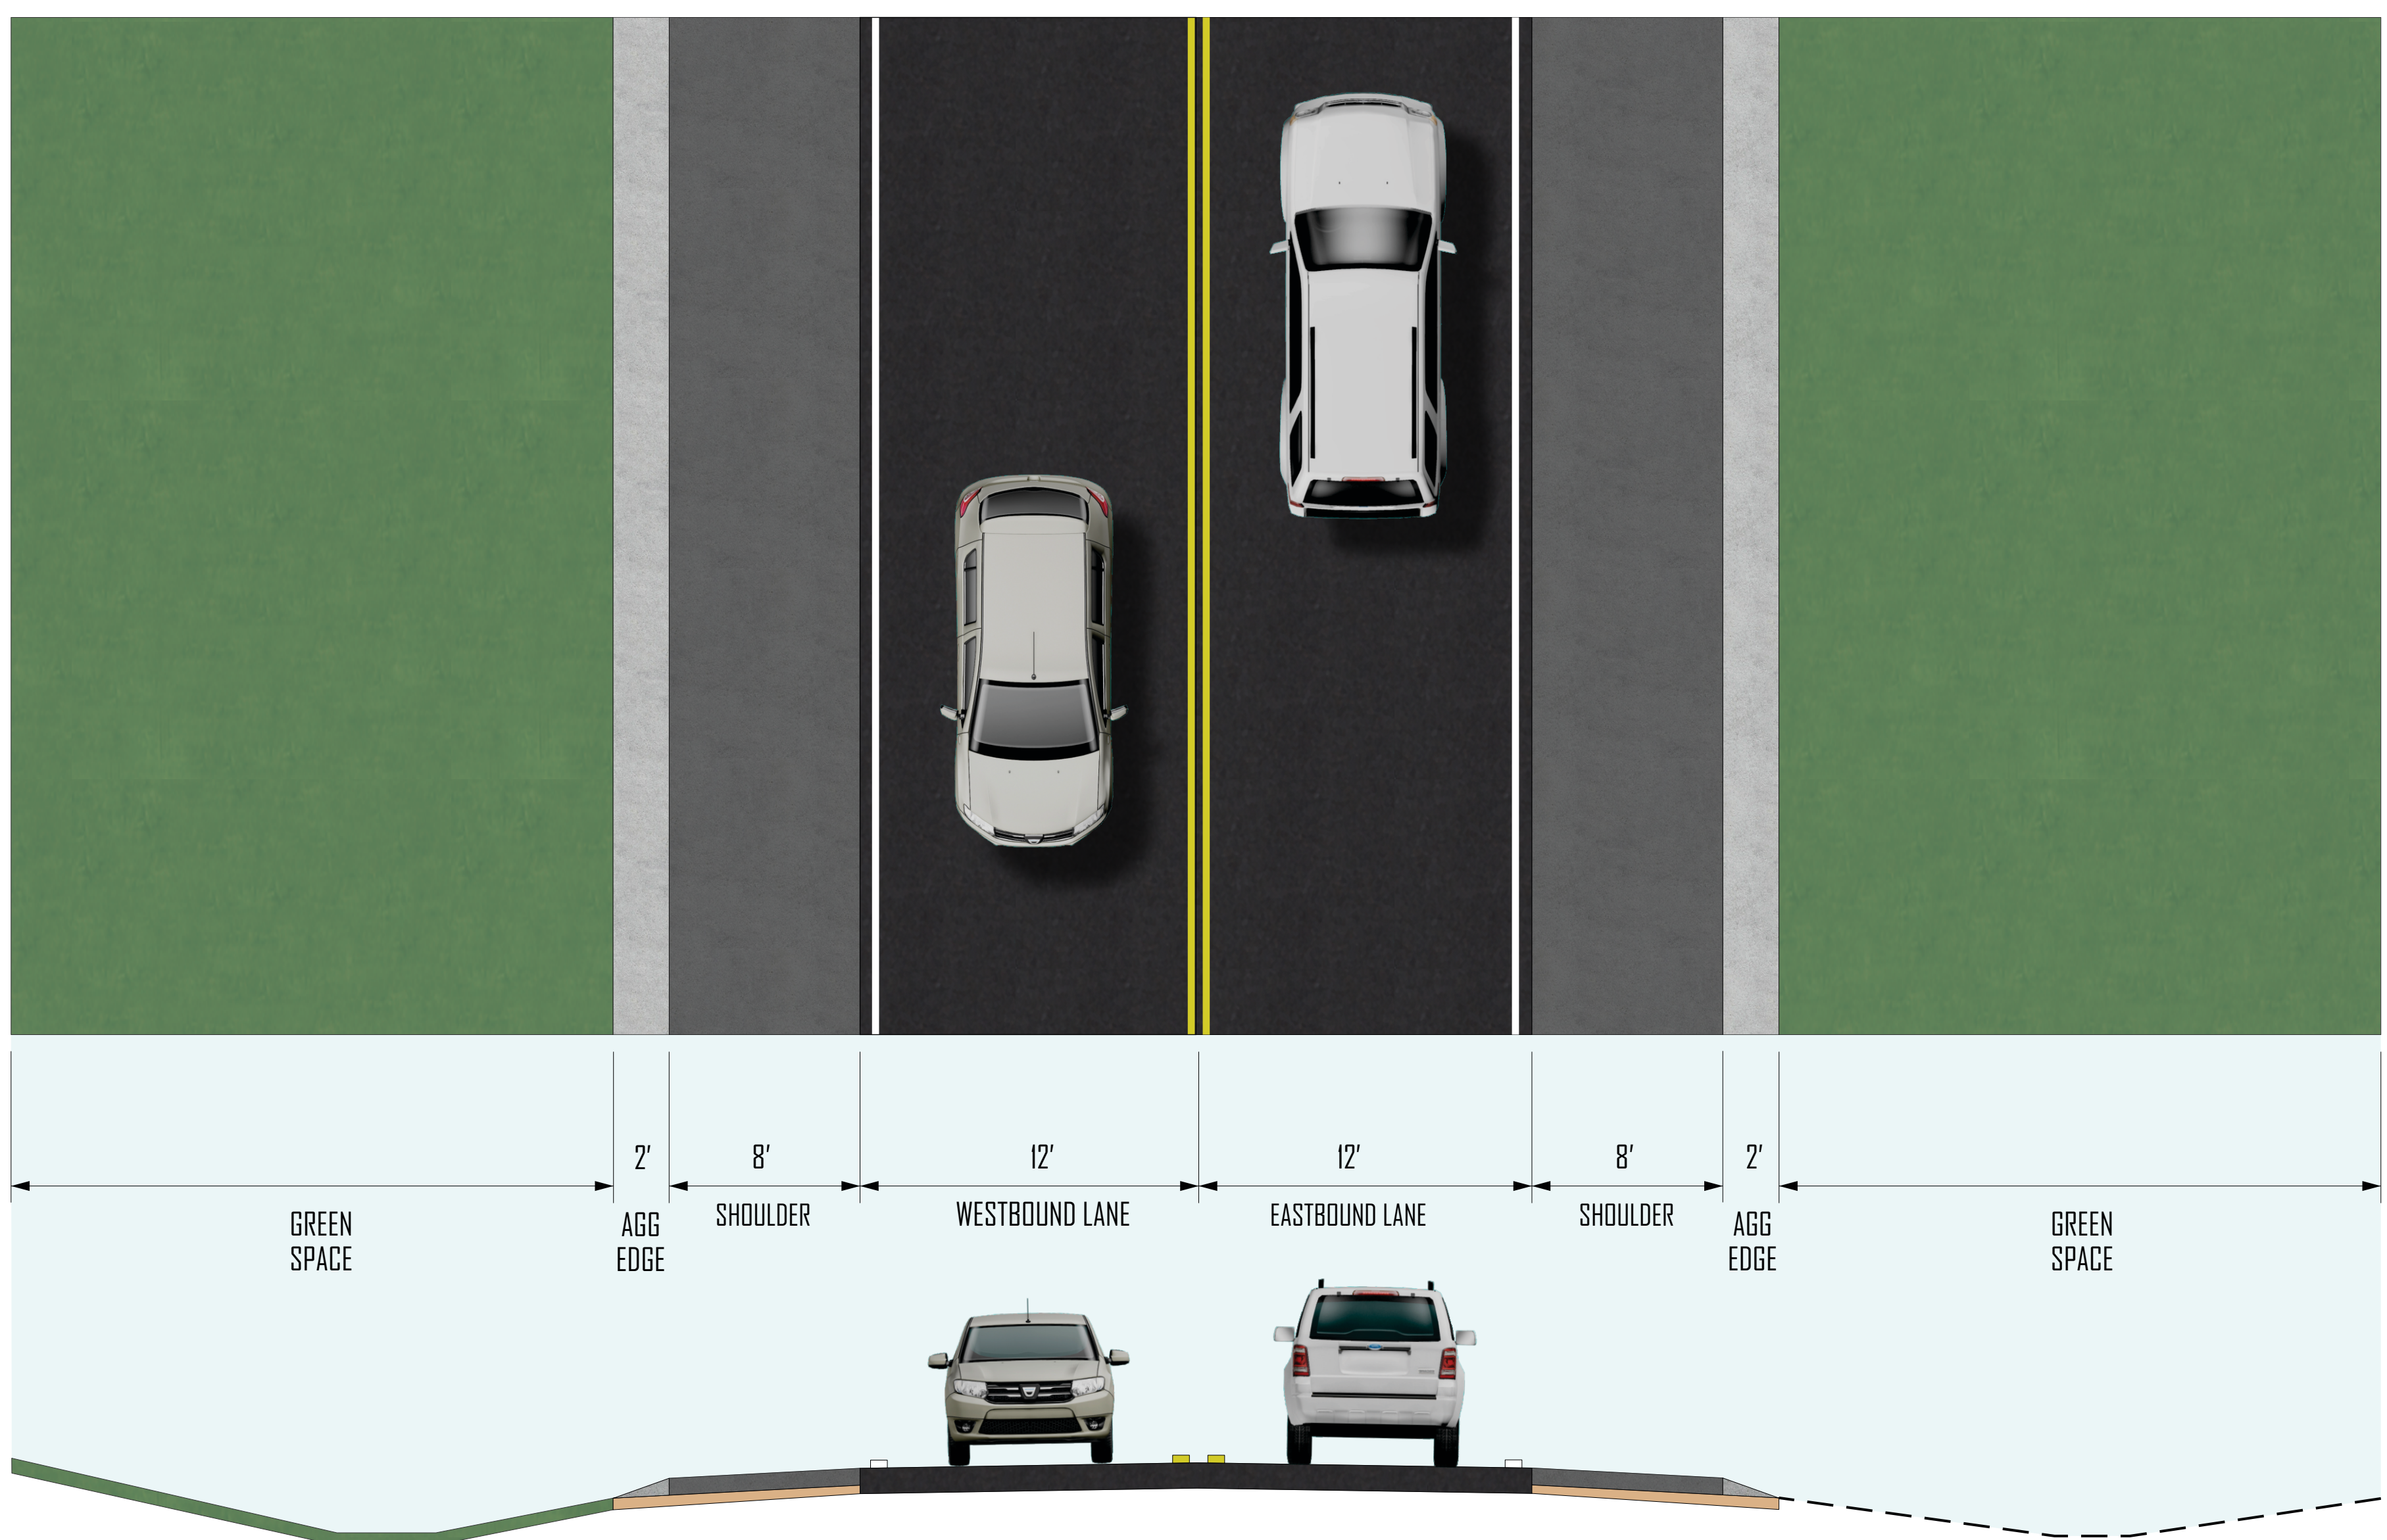

ROUTE 47 - LOOKING EAST ROADWAY IMPROVEMENTS

**TWO LANE SECTION
(ROUTE D TO LINCOLN TRAIL)**

**TWO LANE SECTION
(LINCOLN TRAIL TO BENNINGTON DRIVE)**

**THREE LANE SECTION
(BENNINGTON DRIVE TO ROUTE H)**