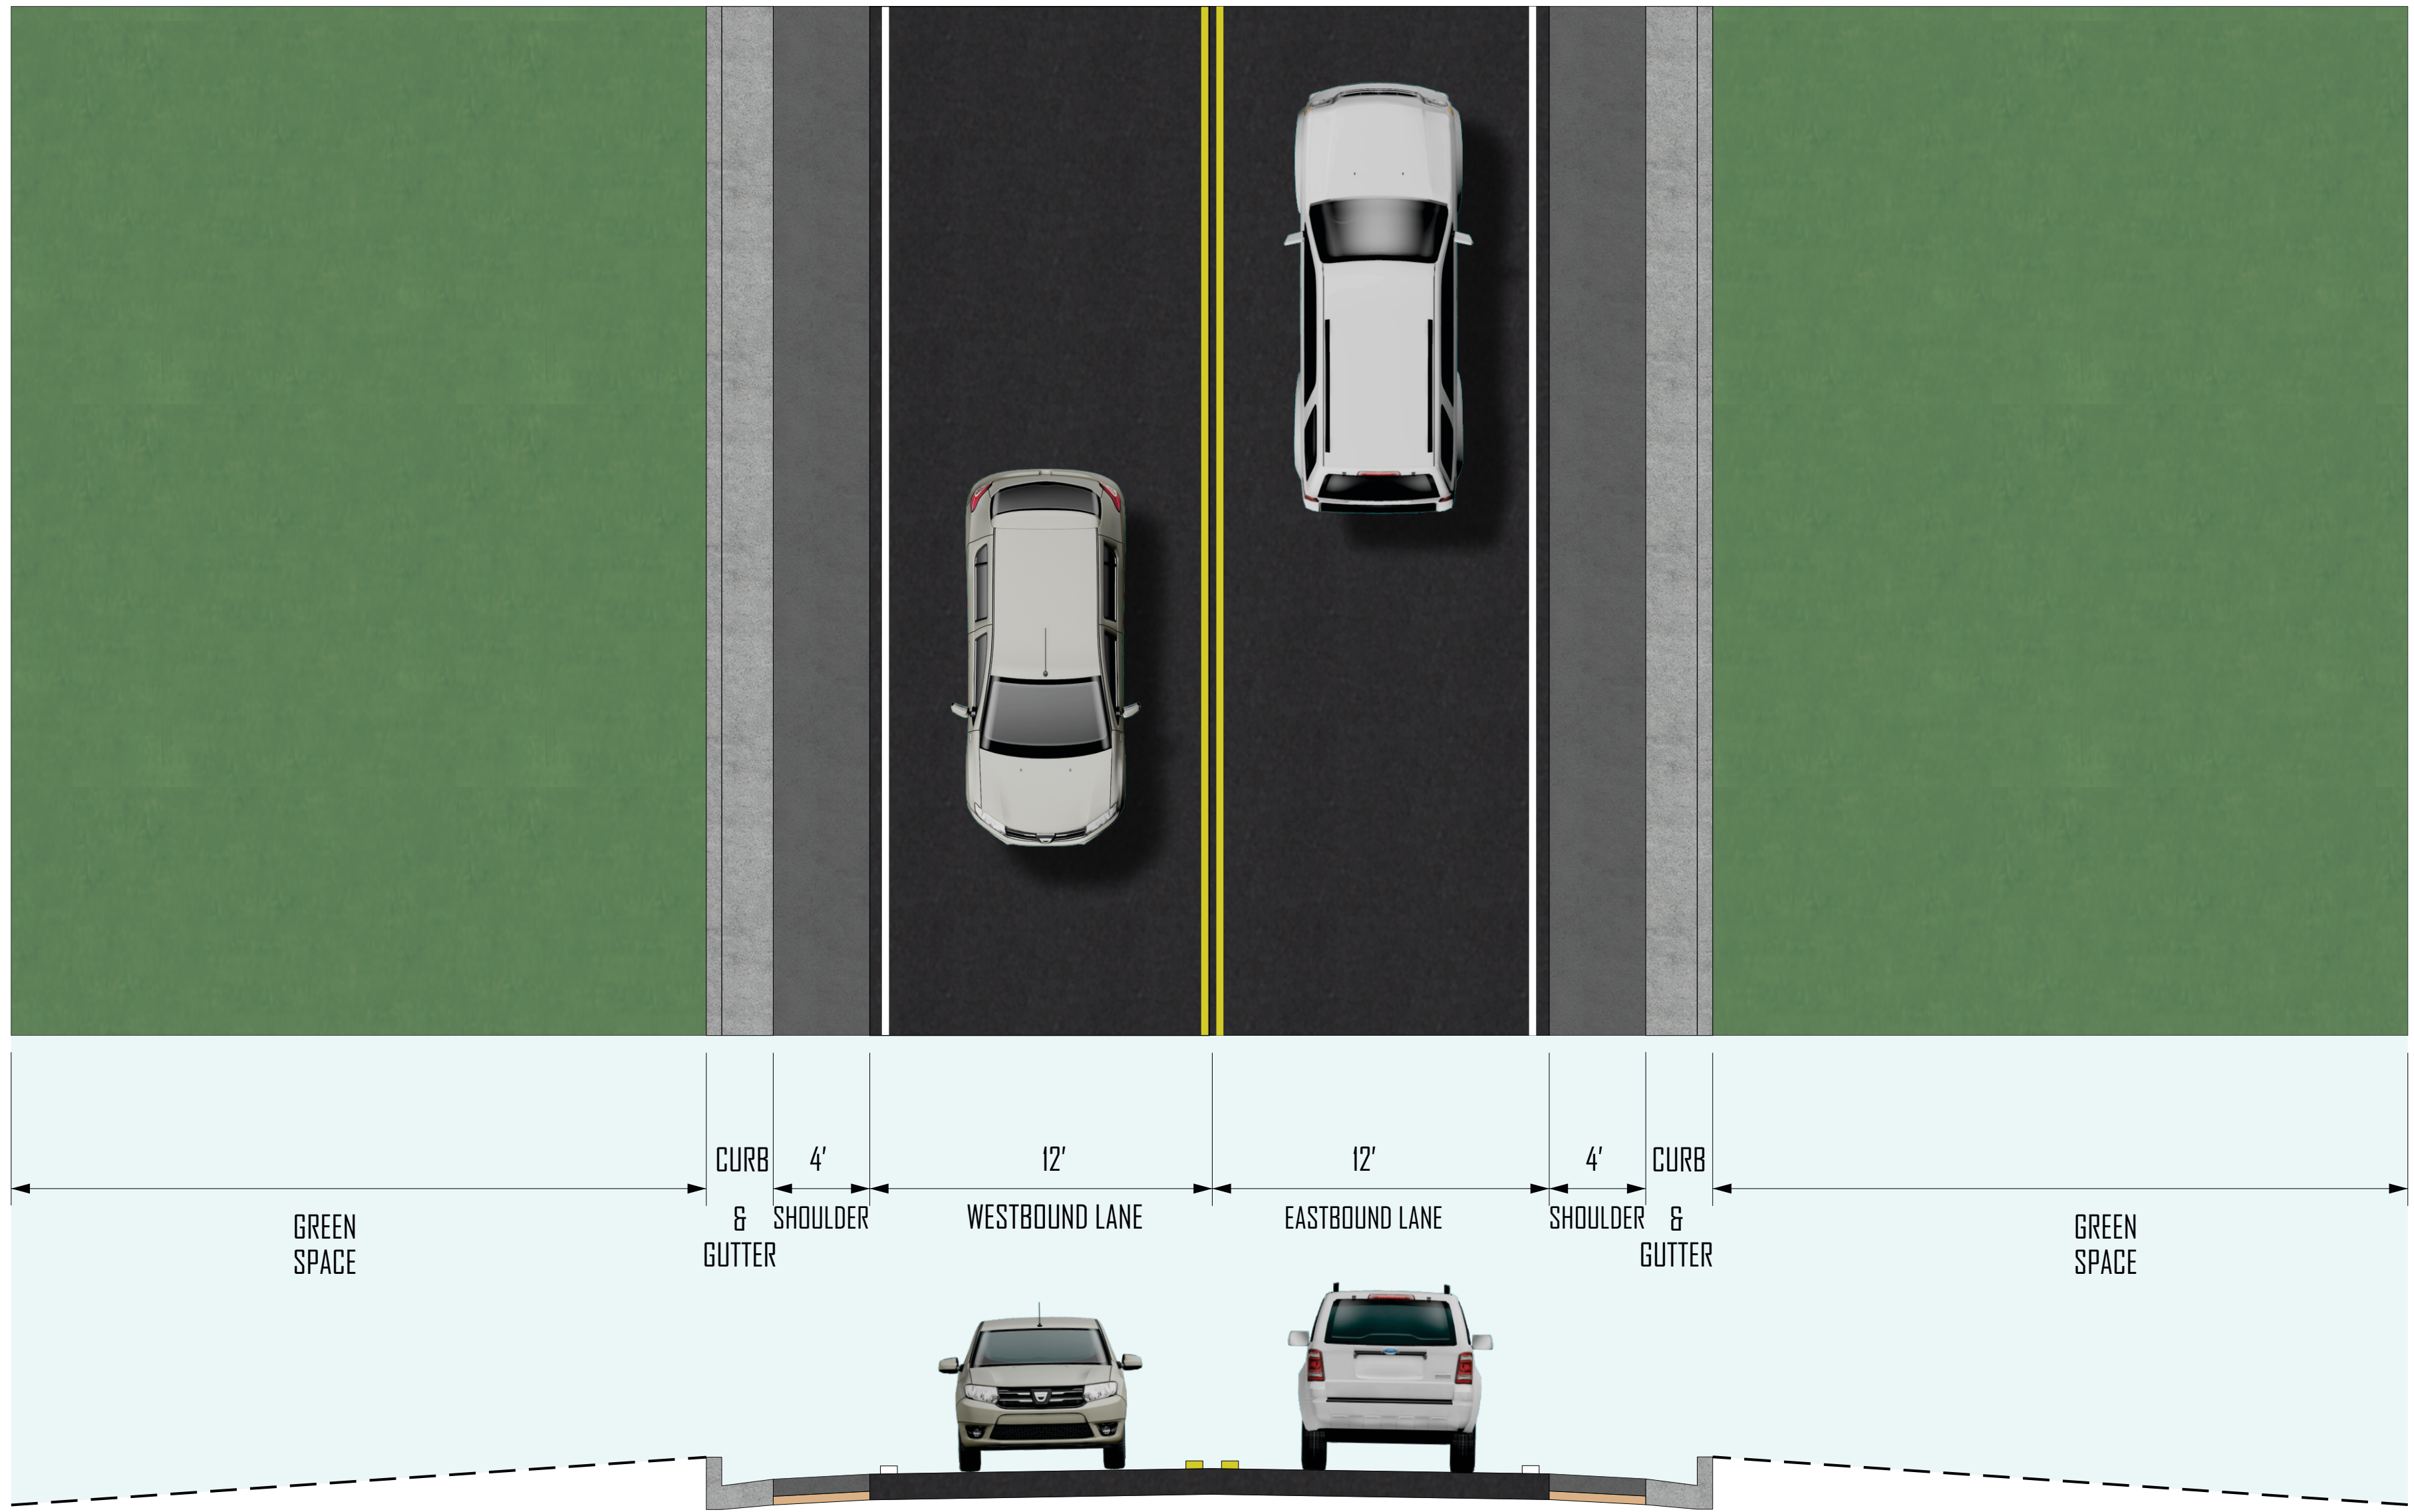

ROUTE 47 - LOOKING EAST ROADWAY IMPROVEMENTS

**TWO LANE SECTION
(ROUTE D TO LINCOLN TRAIL)**

**TWO LANE SECTION
(LINCOLN TRAIL TO BENNINGTON DRIVE)**

**THREE LANE SECTION
(BENNINGTON DRIVE TO ROUTE H)**