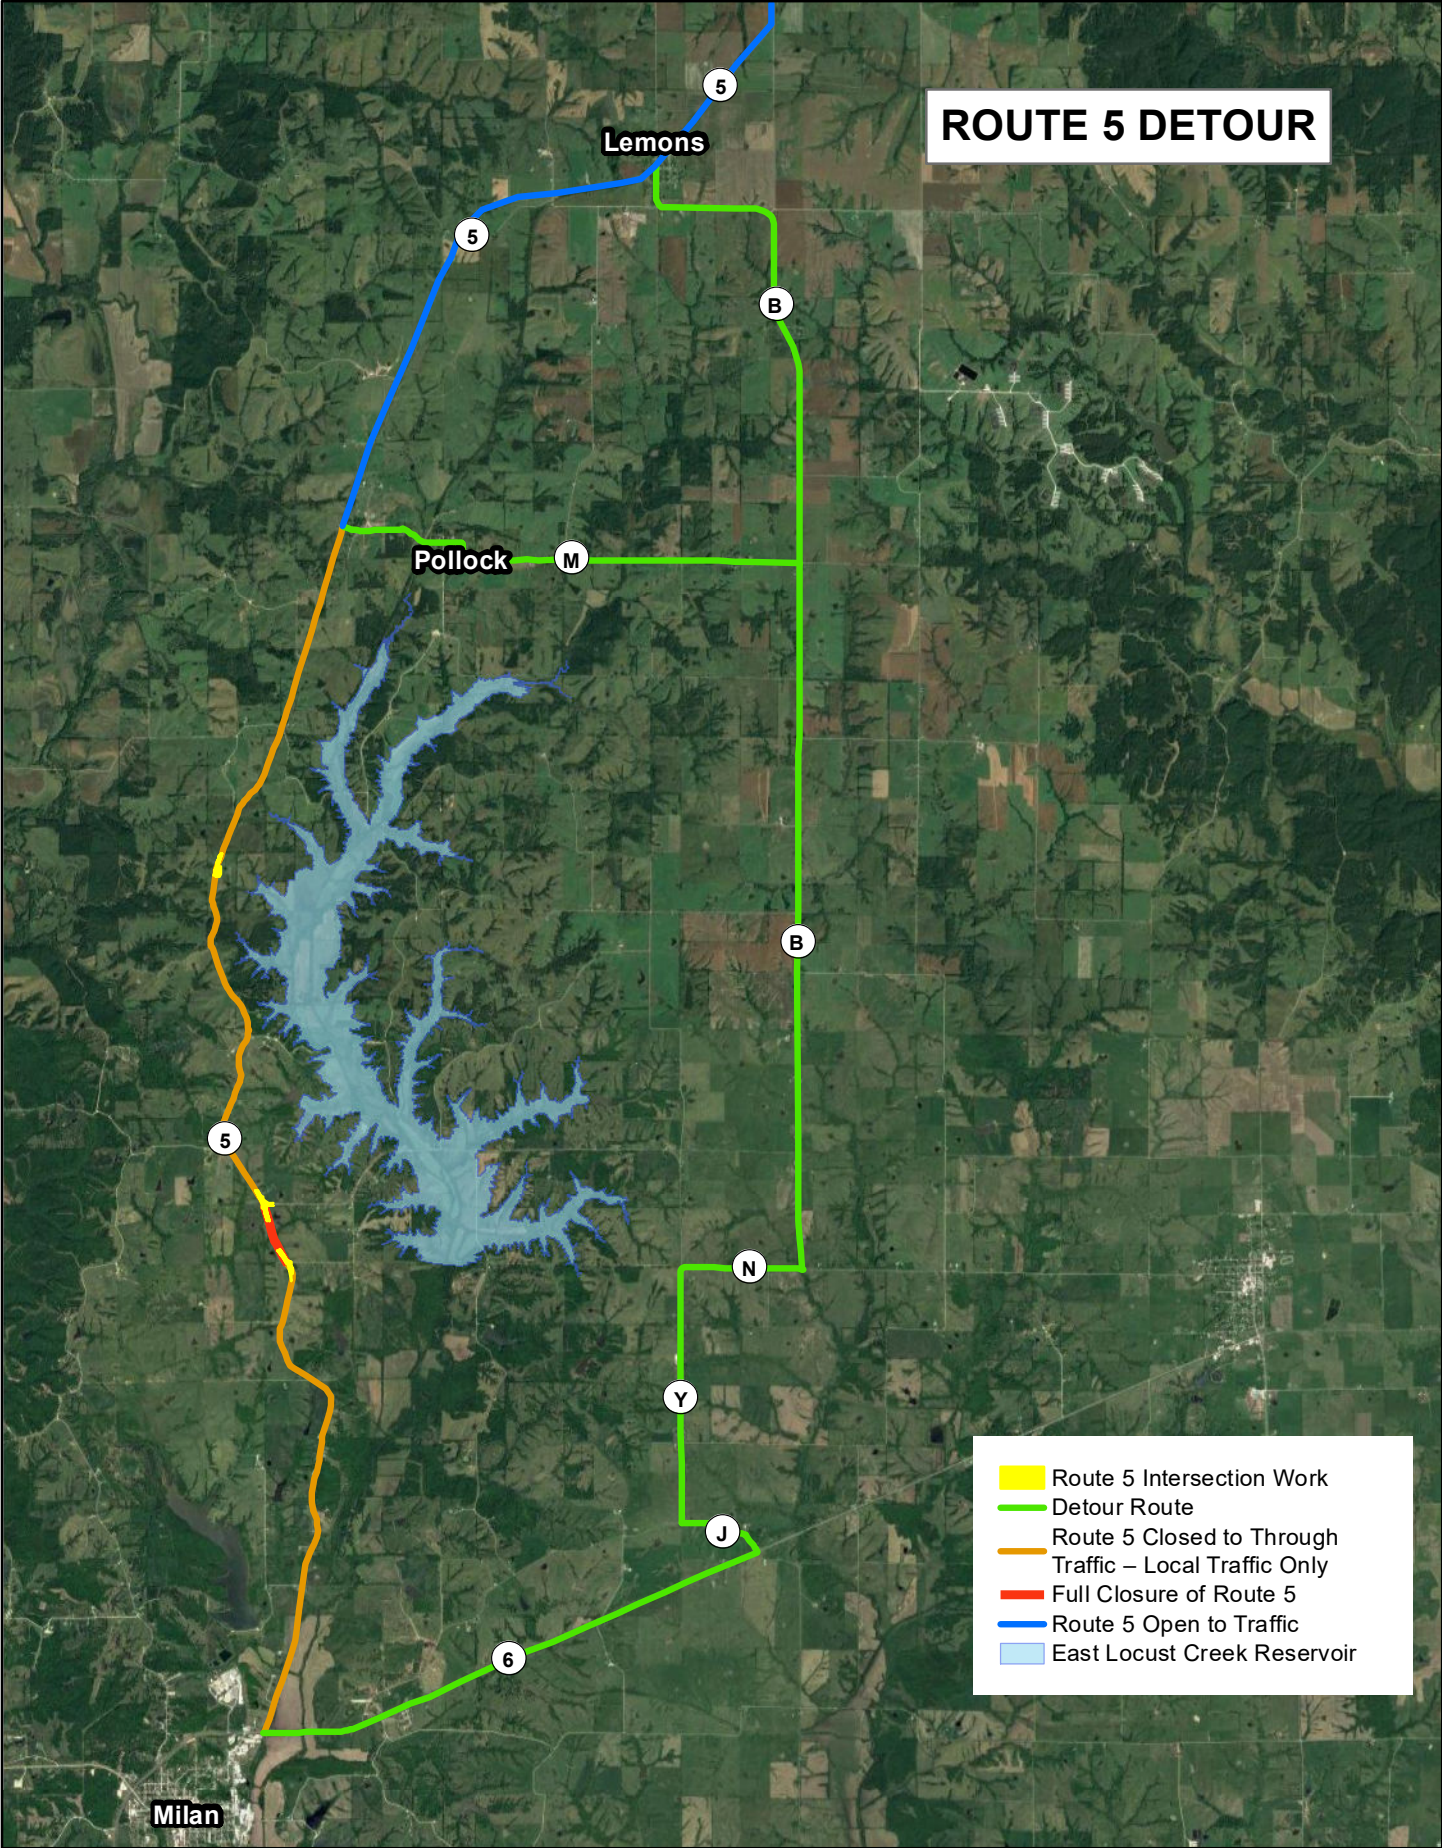

ROUTE 5 DETOUR

- Route 5 Intersection Work
- Detour Route
- Route 5 Closed to Through Traffic – Local Traffic Only
- Full Closure of Route 5
- Route 5 Open to Traffic
- East Locust Creek Reservoir