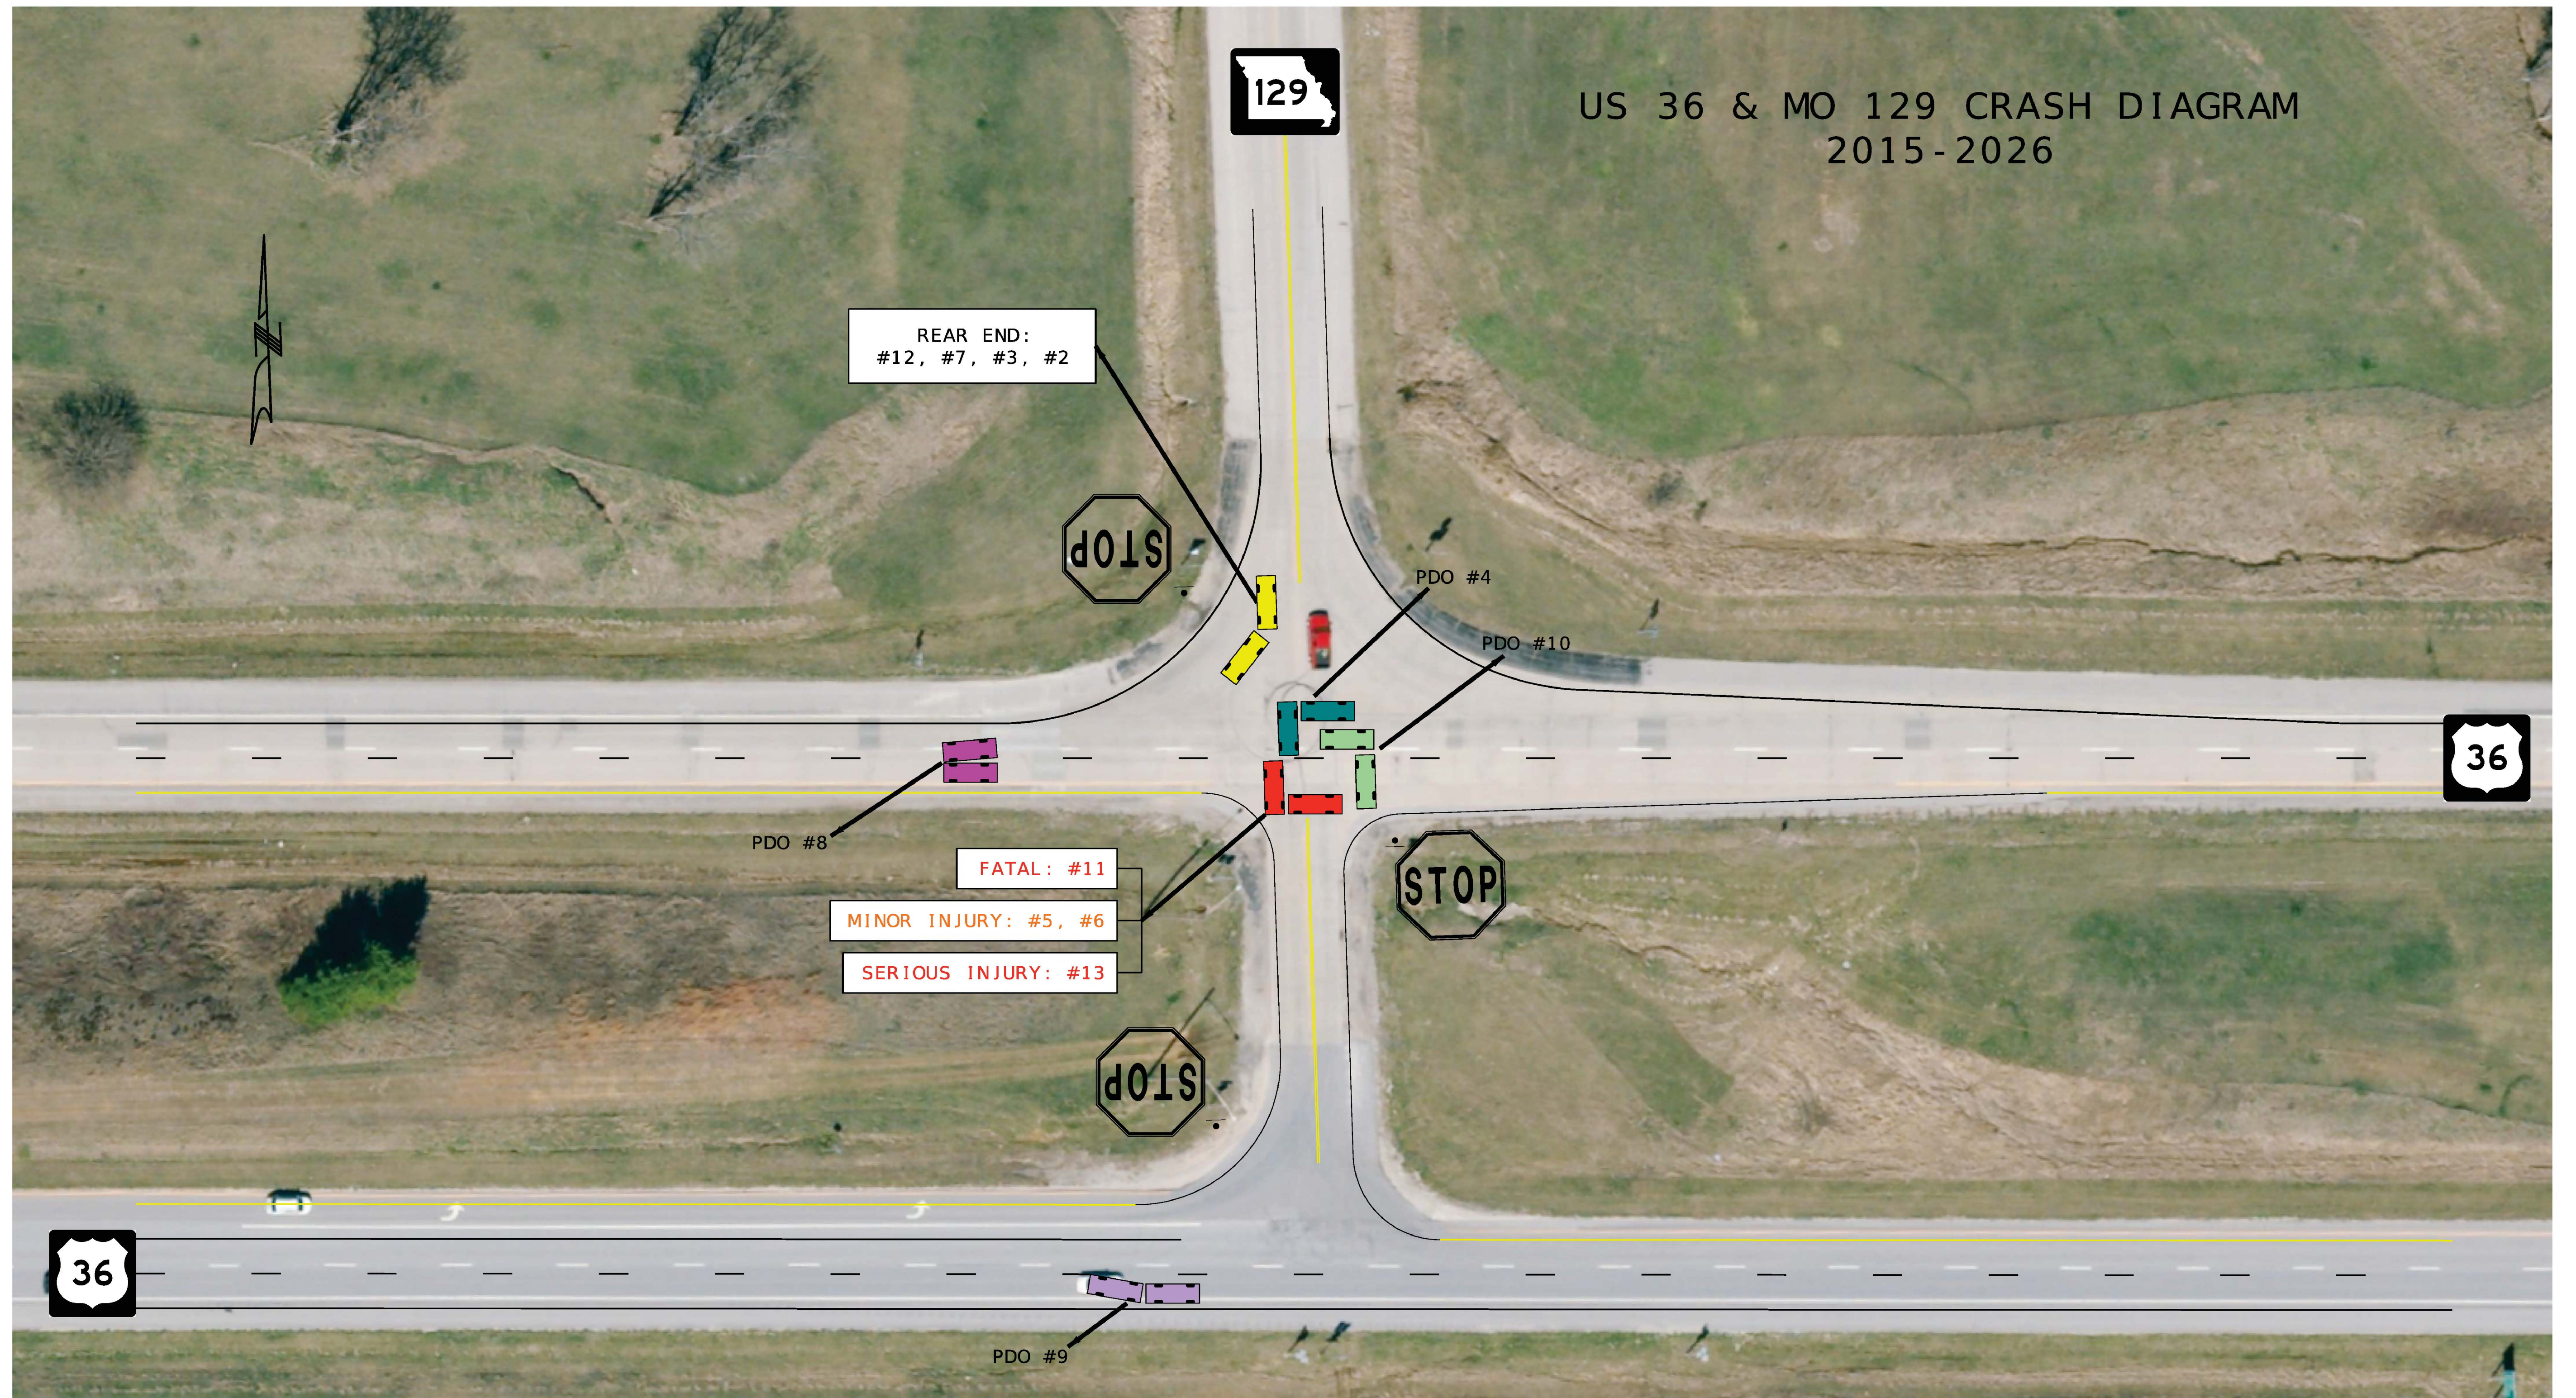

US 36 & MO 129 CRASH DIAGRAM
2015-2026

CRASH SUMMARY

CRASH #	COUNTY	DISTRICT	CRASH CLASS	DATE	TIME	SEVERITY RATING	IMAGE NUM	LIGHT COND.	ROAD SURF COND.	WEATHER COND.	
2	LINN	NW	REAR END	5/12/2017	15:20	PROPERTY DAMAGE ONLY	3170011650	DAYLIGHT	DRY	CLEAR	DISTRACTED DRIVER COLLISION
3	LINN	NW	REAR END	7/1/2016	13:40	PROPERTY DAMAGE ONLY	3160017359	DAYLIGHT	DRY	CLEAR	DISTRACTED DRIVER COLLISION
4	LINN	NW	RIGHT ANGLE	1/28/2016	10:51	PROPERTY DAMAGE ONLY	3160003356	DAYLIGHT	DRY	CLEAR	DISTRACTED DRIVER COLLISION
5	LINN	NW	RIGHT ANGLE	1/19/2016	12:10	MINOR INJURY	3160002524	DAYLIGHT	SNOW	SNOW	FAILURE TO YIELD
6	LINN	NW	RIGHT ANGLE	12/19/2017	18:15	MINOR INJURY	3170034501	DARK W/ STREET LIGHTS ON	DRY	CLOUDY	FAILURE TO YIELD
7	LINN	NW	REAR END	7/14/2017	15:30	PROPERTY DAMAGE ONLY	3170018378	DAYLIGHT	DRY	CLEAR	DISTRACTED DRIVER COLLISION
8	LINN	NW	RIGHT TURN	5/14/2018	15:35	PROPERTY DAMAGE ONLY	3180013207	DAYLIGHT	WET	CLOUDY	DISTRACTED DRIVER COLLISION
9	LINN	NW	PASSING	9/21/2019	18:05	PROPERTY DAMAGE ONLY	3190025819	DAYLIGHT	DRY	CLOUDY	DISTRACTED DRIVER COLLISION
10	LINN	NW	RIGHT ANGLE	11/1/2020	1:05	PROPERTY DAMAGE ONLY	3200028520	DARK W/ STREET LIGHTS ON	DRY	CLEAR	FAILURE TO YIELD
11	LINN	NW	RIGHT ANGLE	6/16/2015	12:45	FATALITY	3150014802	DAYLIGHT	DRY	CLEAR	FAILURE TO YIELD
12	LINN	NW	REAR END	12/3/2015	9:01	PROPERTY DAMAGE ONLY	3150032454	DAYLIGHT	DRY	CLEAR	FAILURE TO YIELD
13	LINN	NW	RIGHT ANGLE	6/8/2026	11:45	SERIOUS INJURY		DAYLIGHT	CLOUDY	CLEAR	RIGHT ANGLE