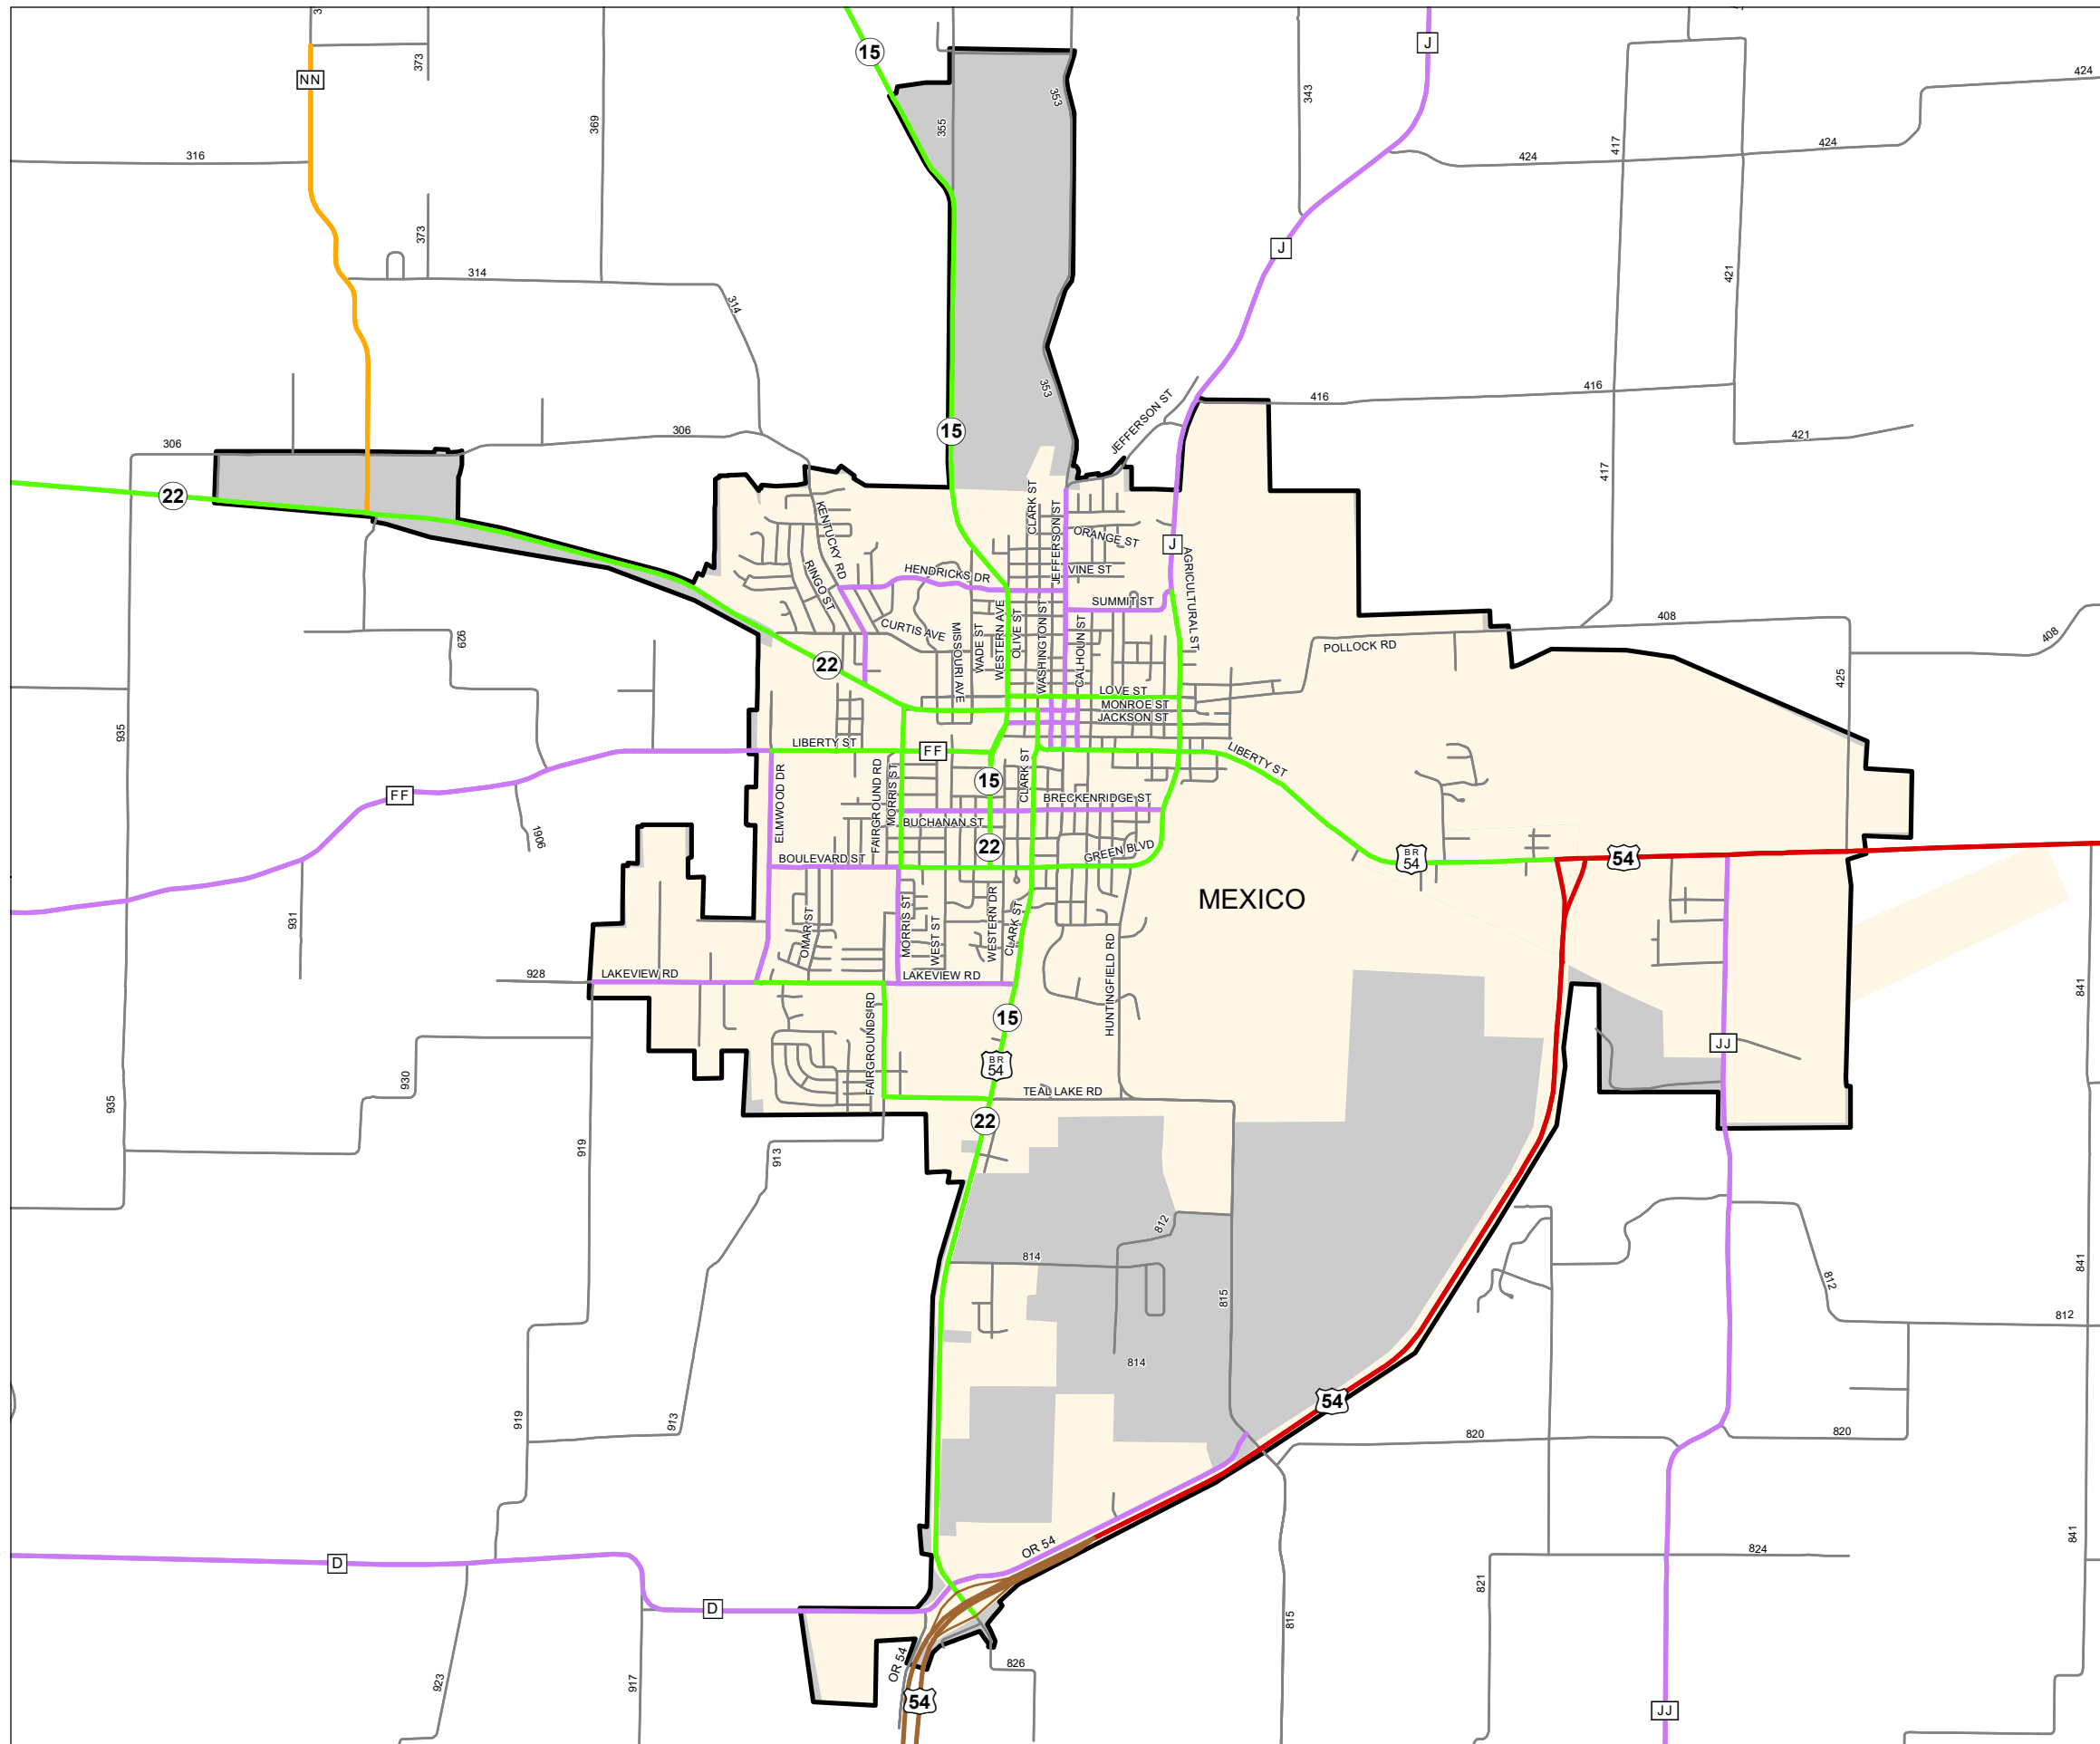

Functional Classification System

MEXICO

Audrain County

Missouri

FUNCTIONAL CLASS	
Interstate	
Other Freeway and Expressway	
Other Principal Arterial	
Minor Arterial	
Major Collector	
Minor Collector	
Local	
CITY	
URBAN AREA	

Federal-Aid highways exclude local roads and rural minor collectors.

Transportation Planning
 105 W. Capitol Ave.
 Jefferson City, MO 65102
 Phone (573) 526-5478
 Fax (573) 526-8052

Approved January 10, 2024