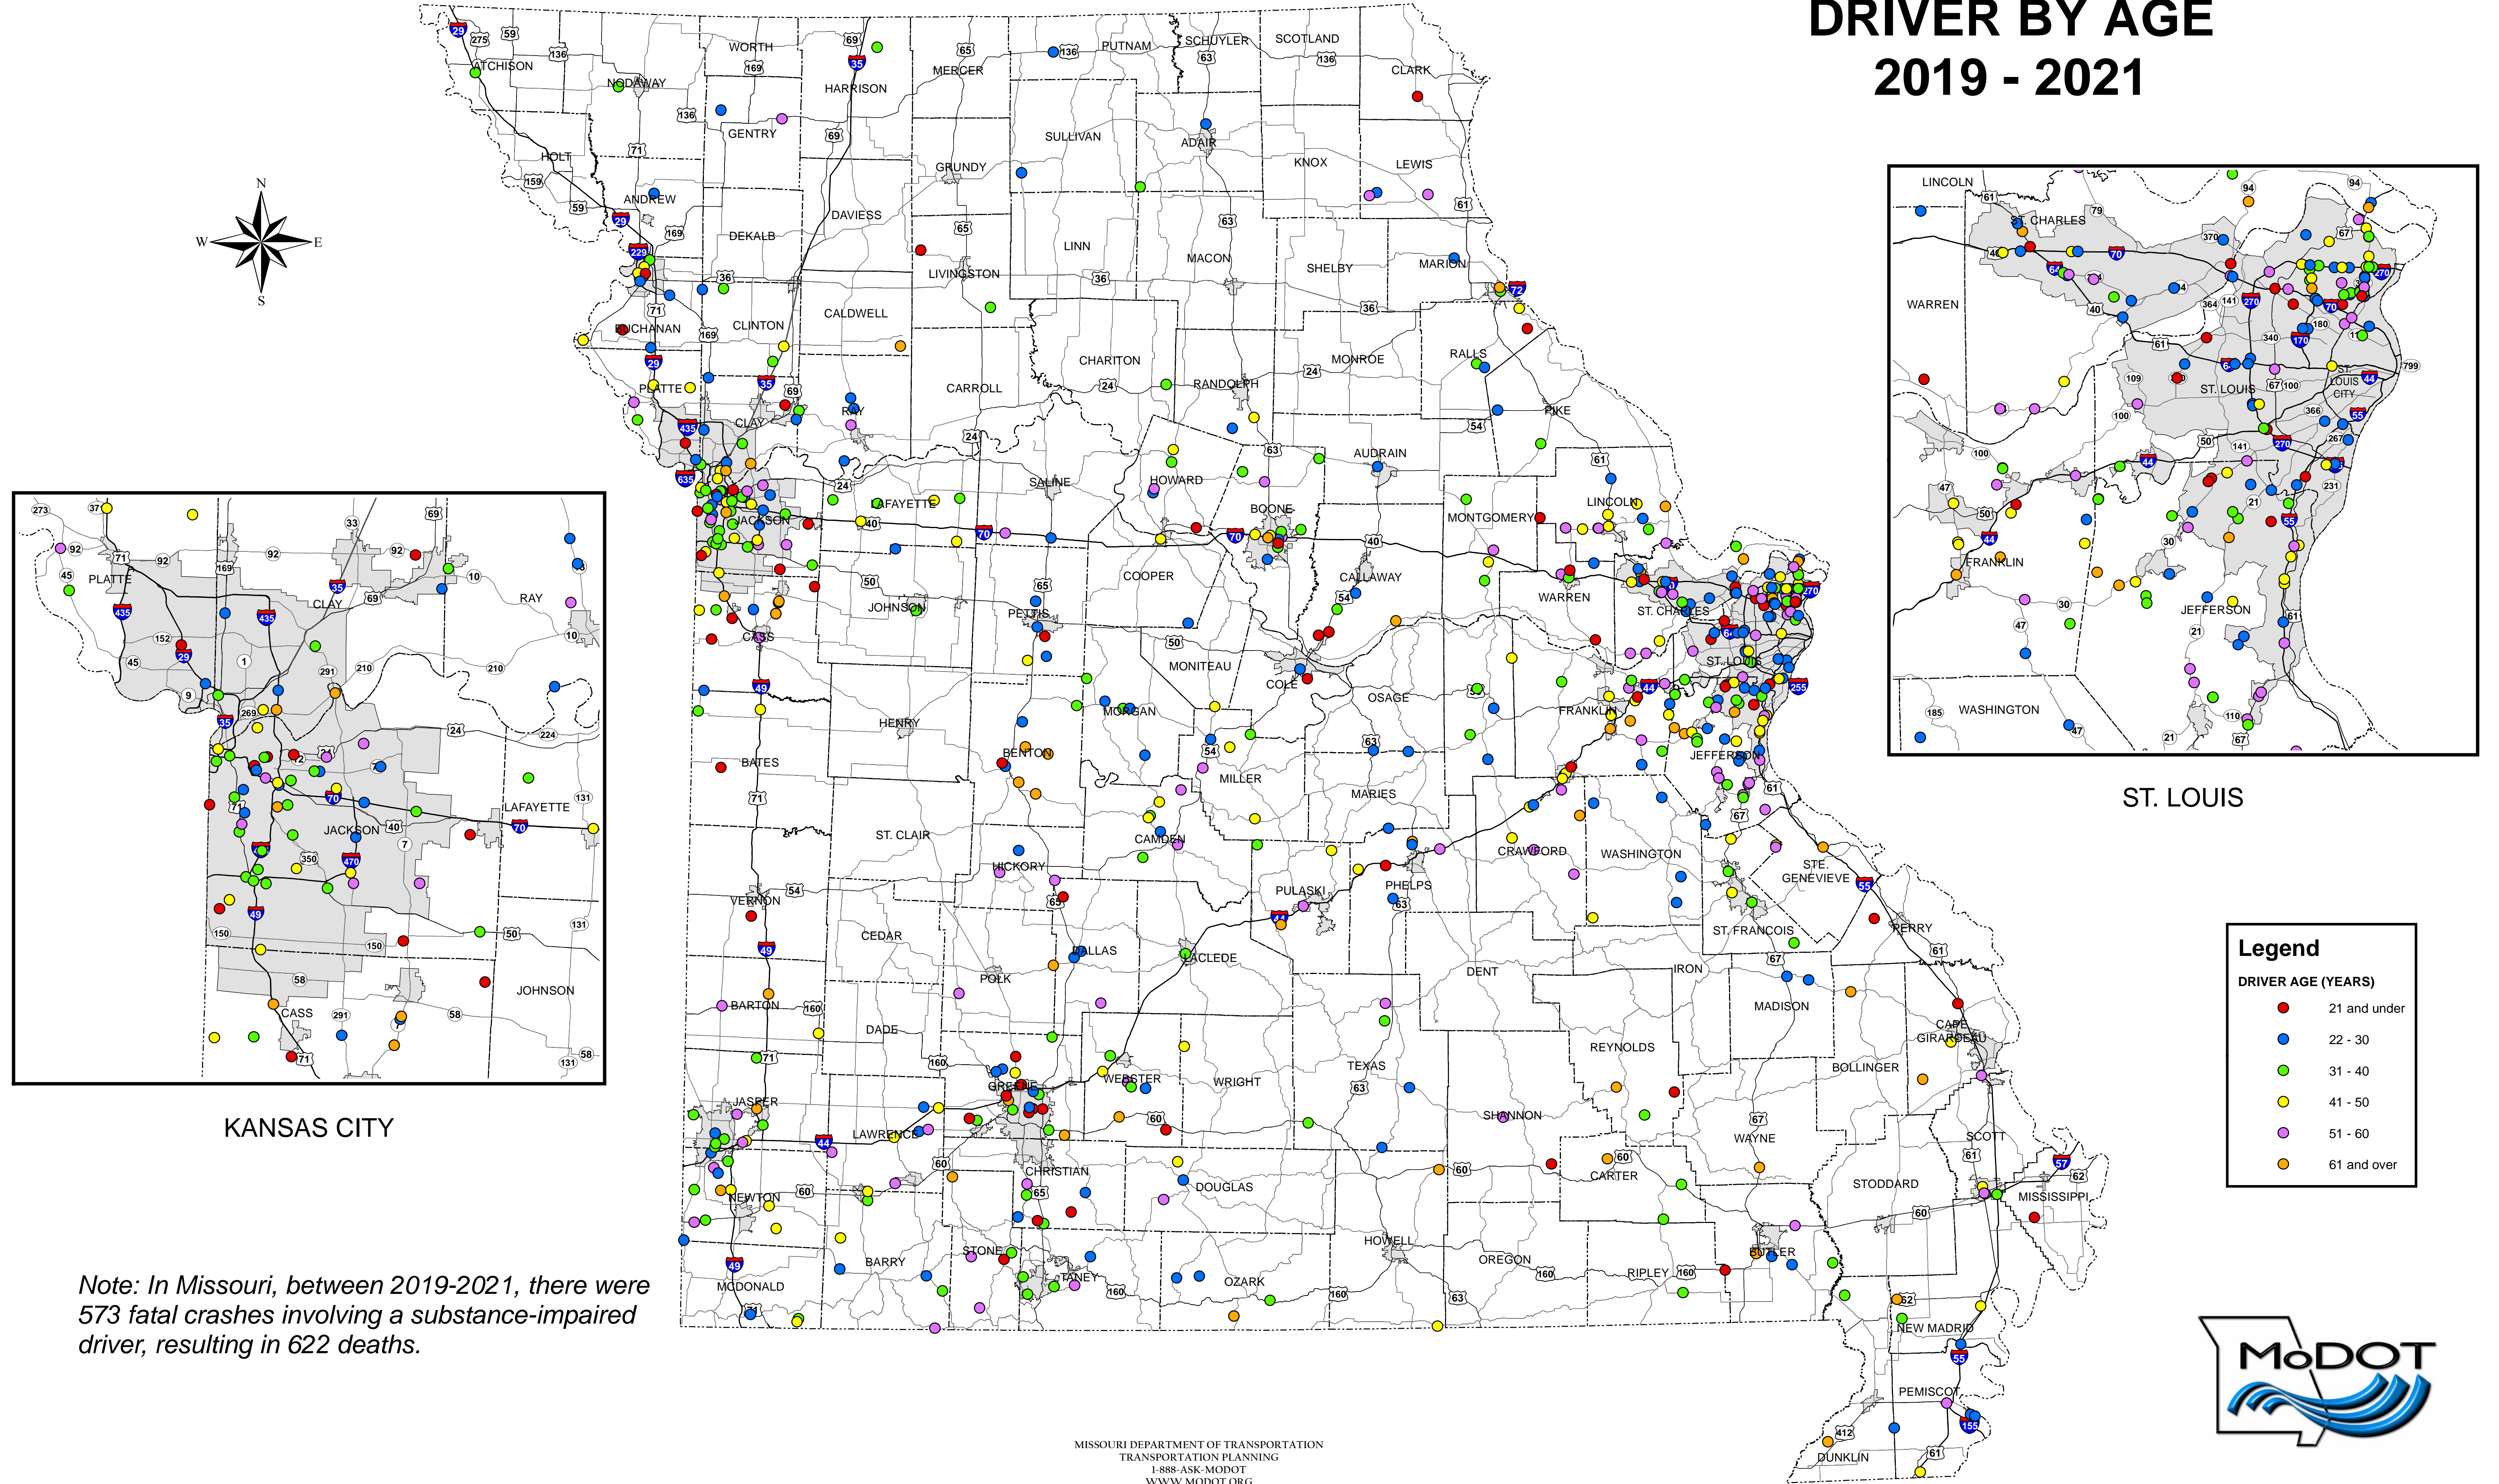

# LOCATION OF FATAL CRASHES INVOLVING A SUBSTANCE-IMPAIRED DRIVER BY AGE 2019 - 2021

Note: In Missouri, between 2019-2021, there were 573 fatal crashes involving a substance-impaired driver, resulting in 622 deaths.