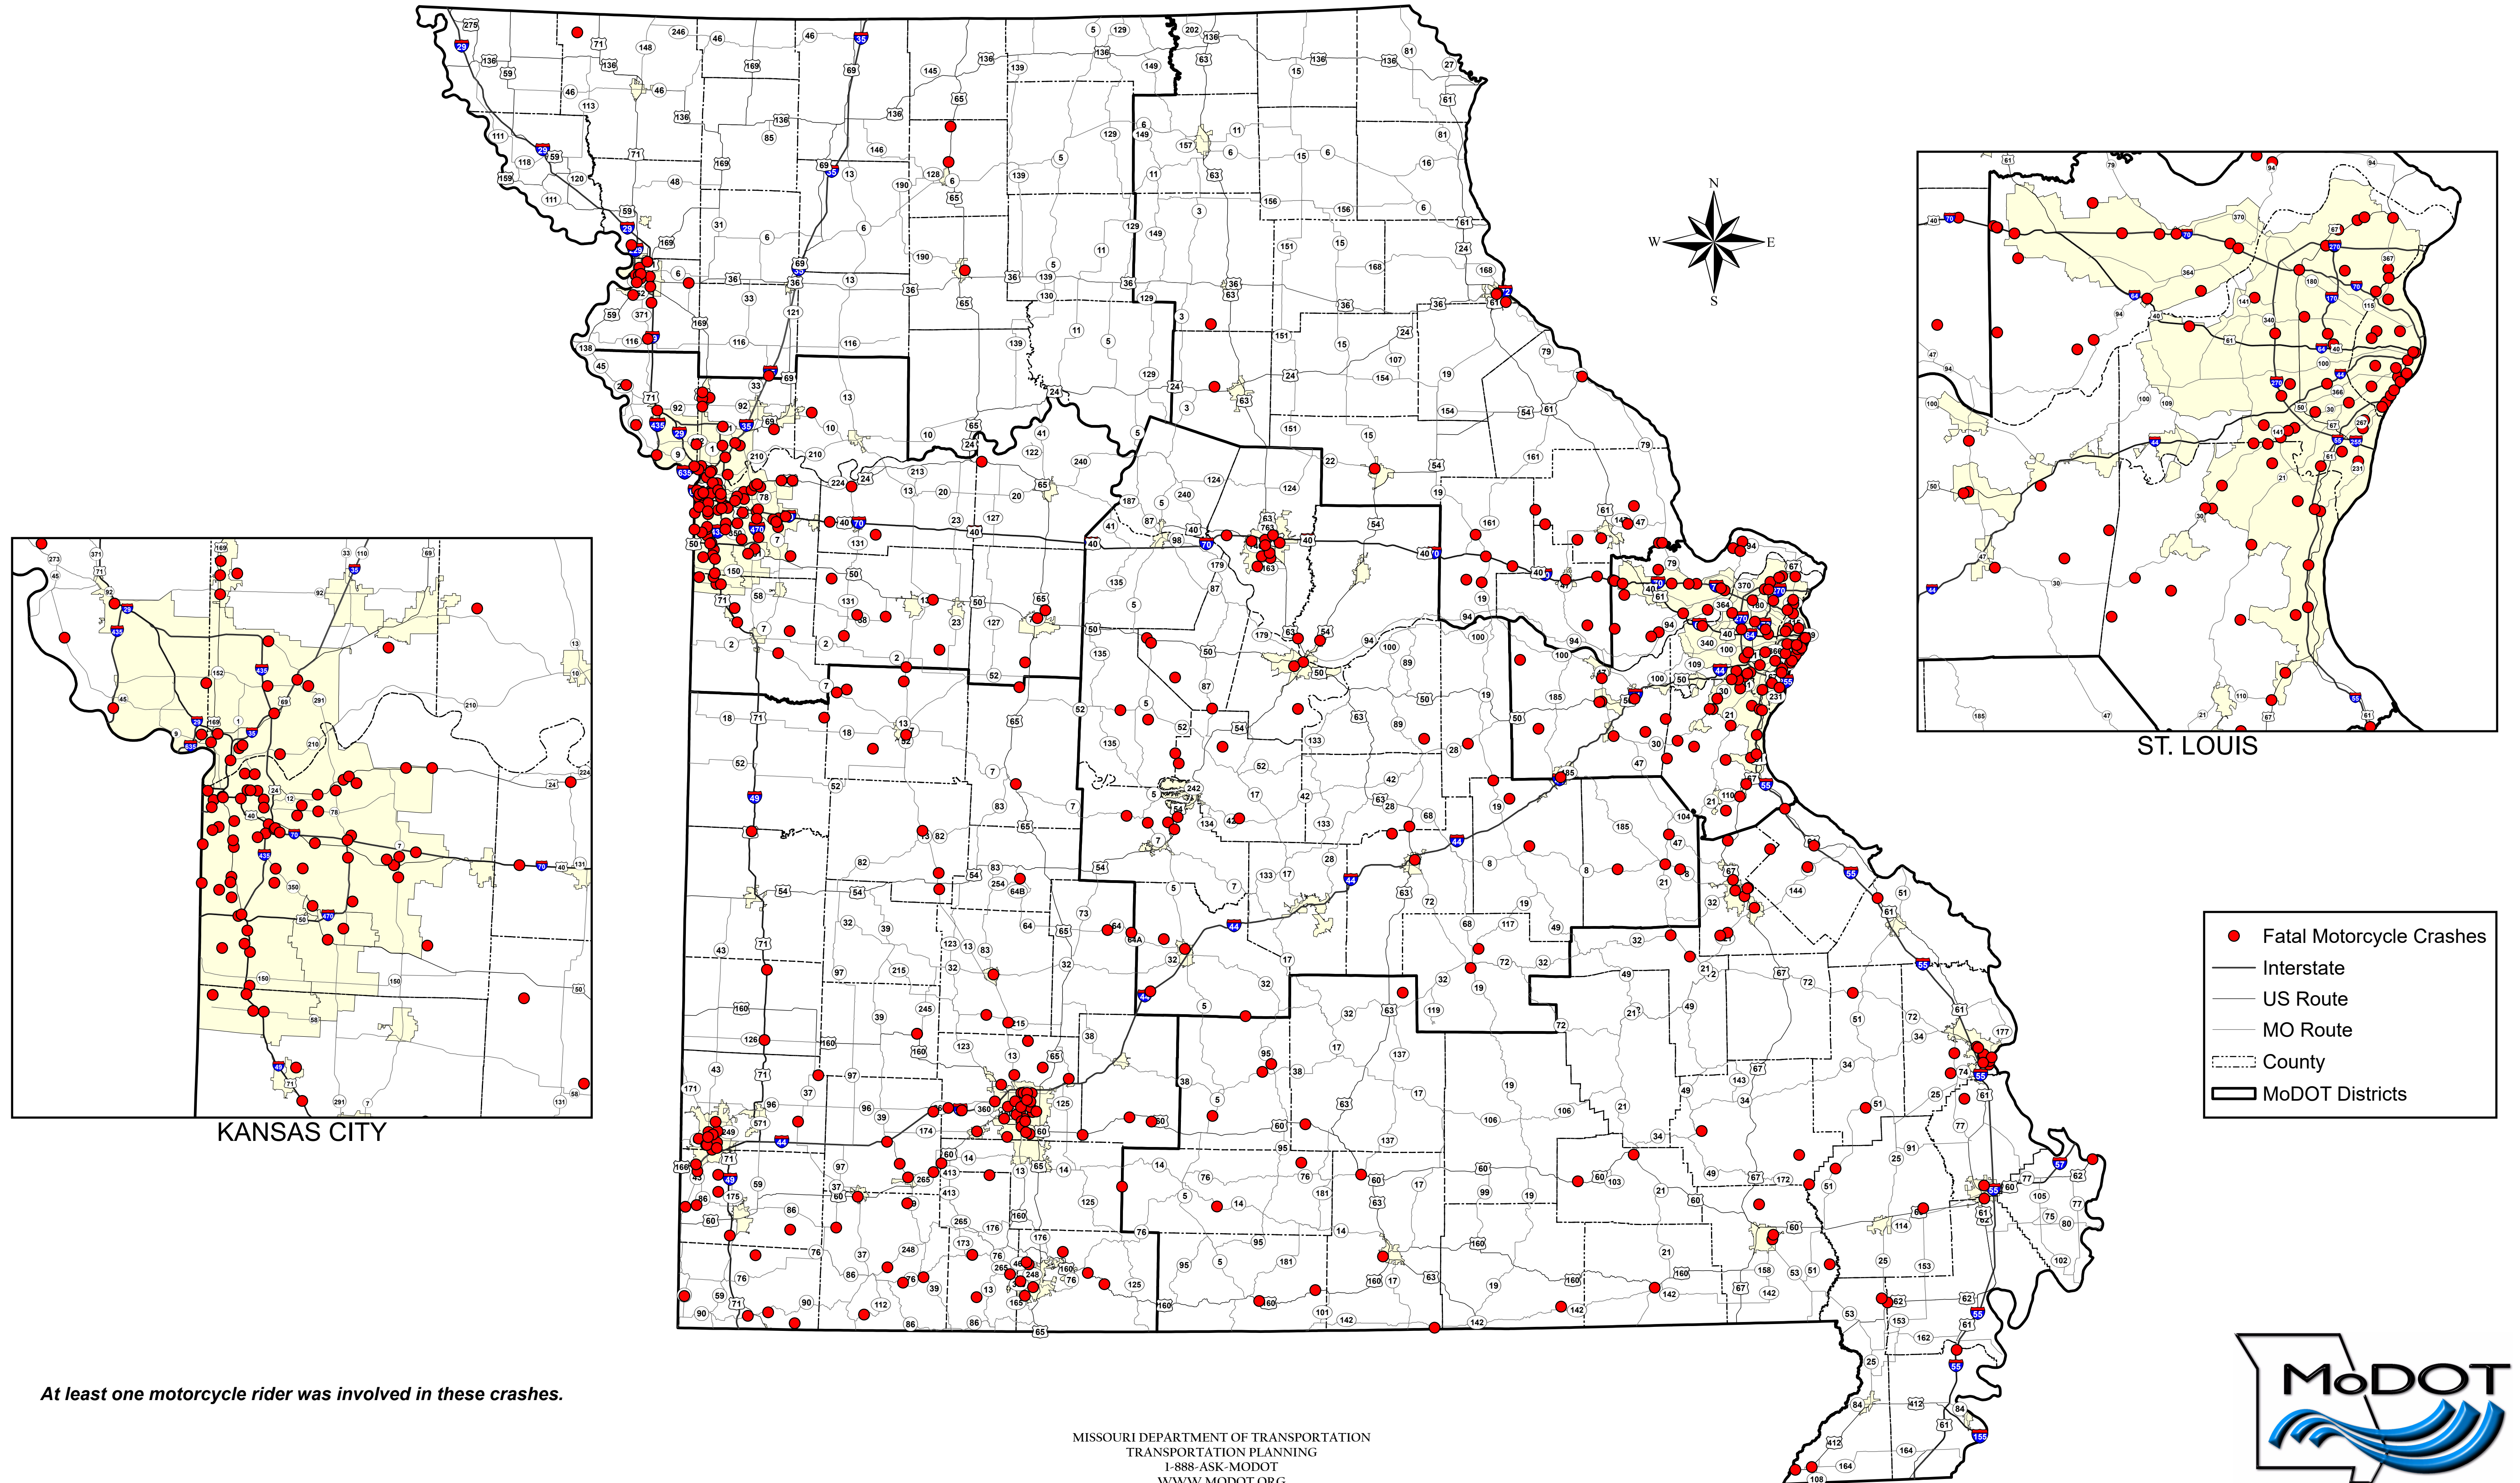

FATAL MOTORCYCLE CRASH LOCATIONS 2021-2023

- Fatal Motorcycle Crashes
- Interstate
- US Route
- MO Route
- - - County
- ▭ MoDOT Districts

At least one motorcycle rider was involved in these crashes.

MISSOURI DEPARTMENT OF TRANSPORTATION
TRANSPORTATION PLANNING
1-888-ASK-MODOT
WWW.MODOT.ORG
07/25/2024