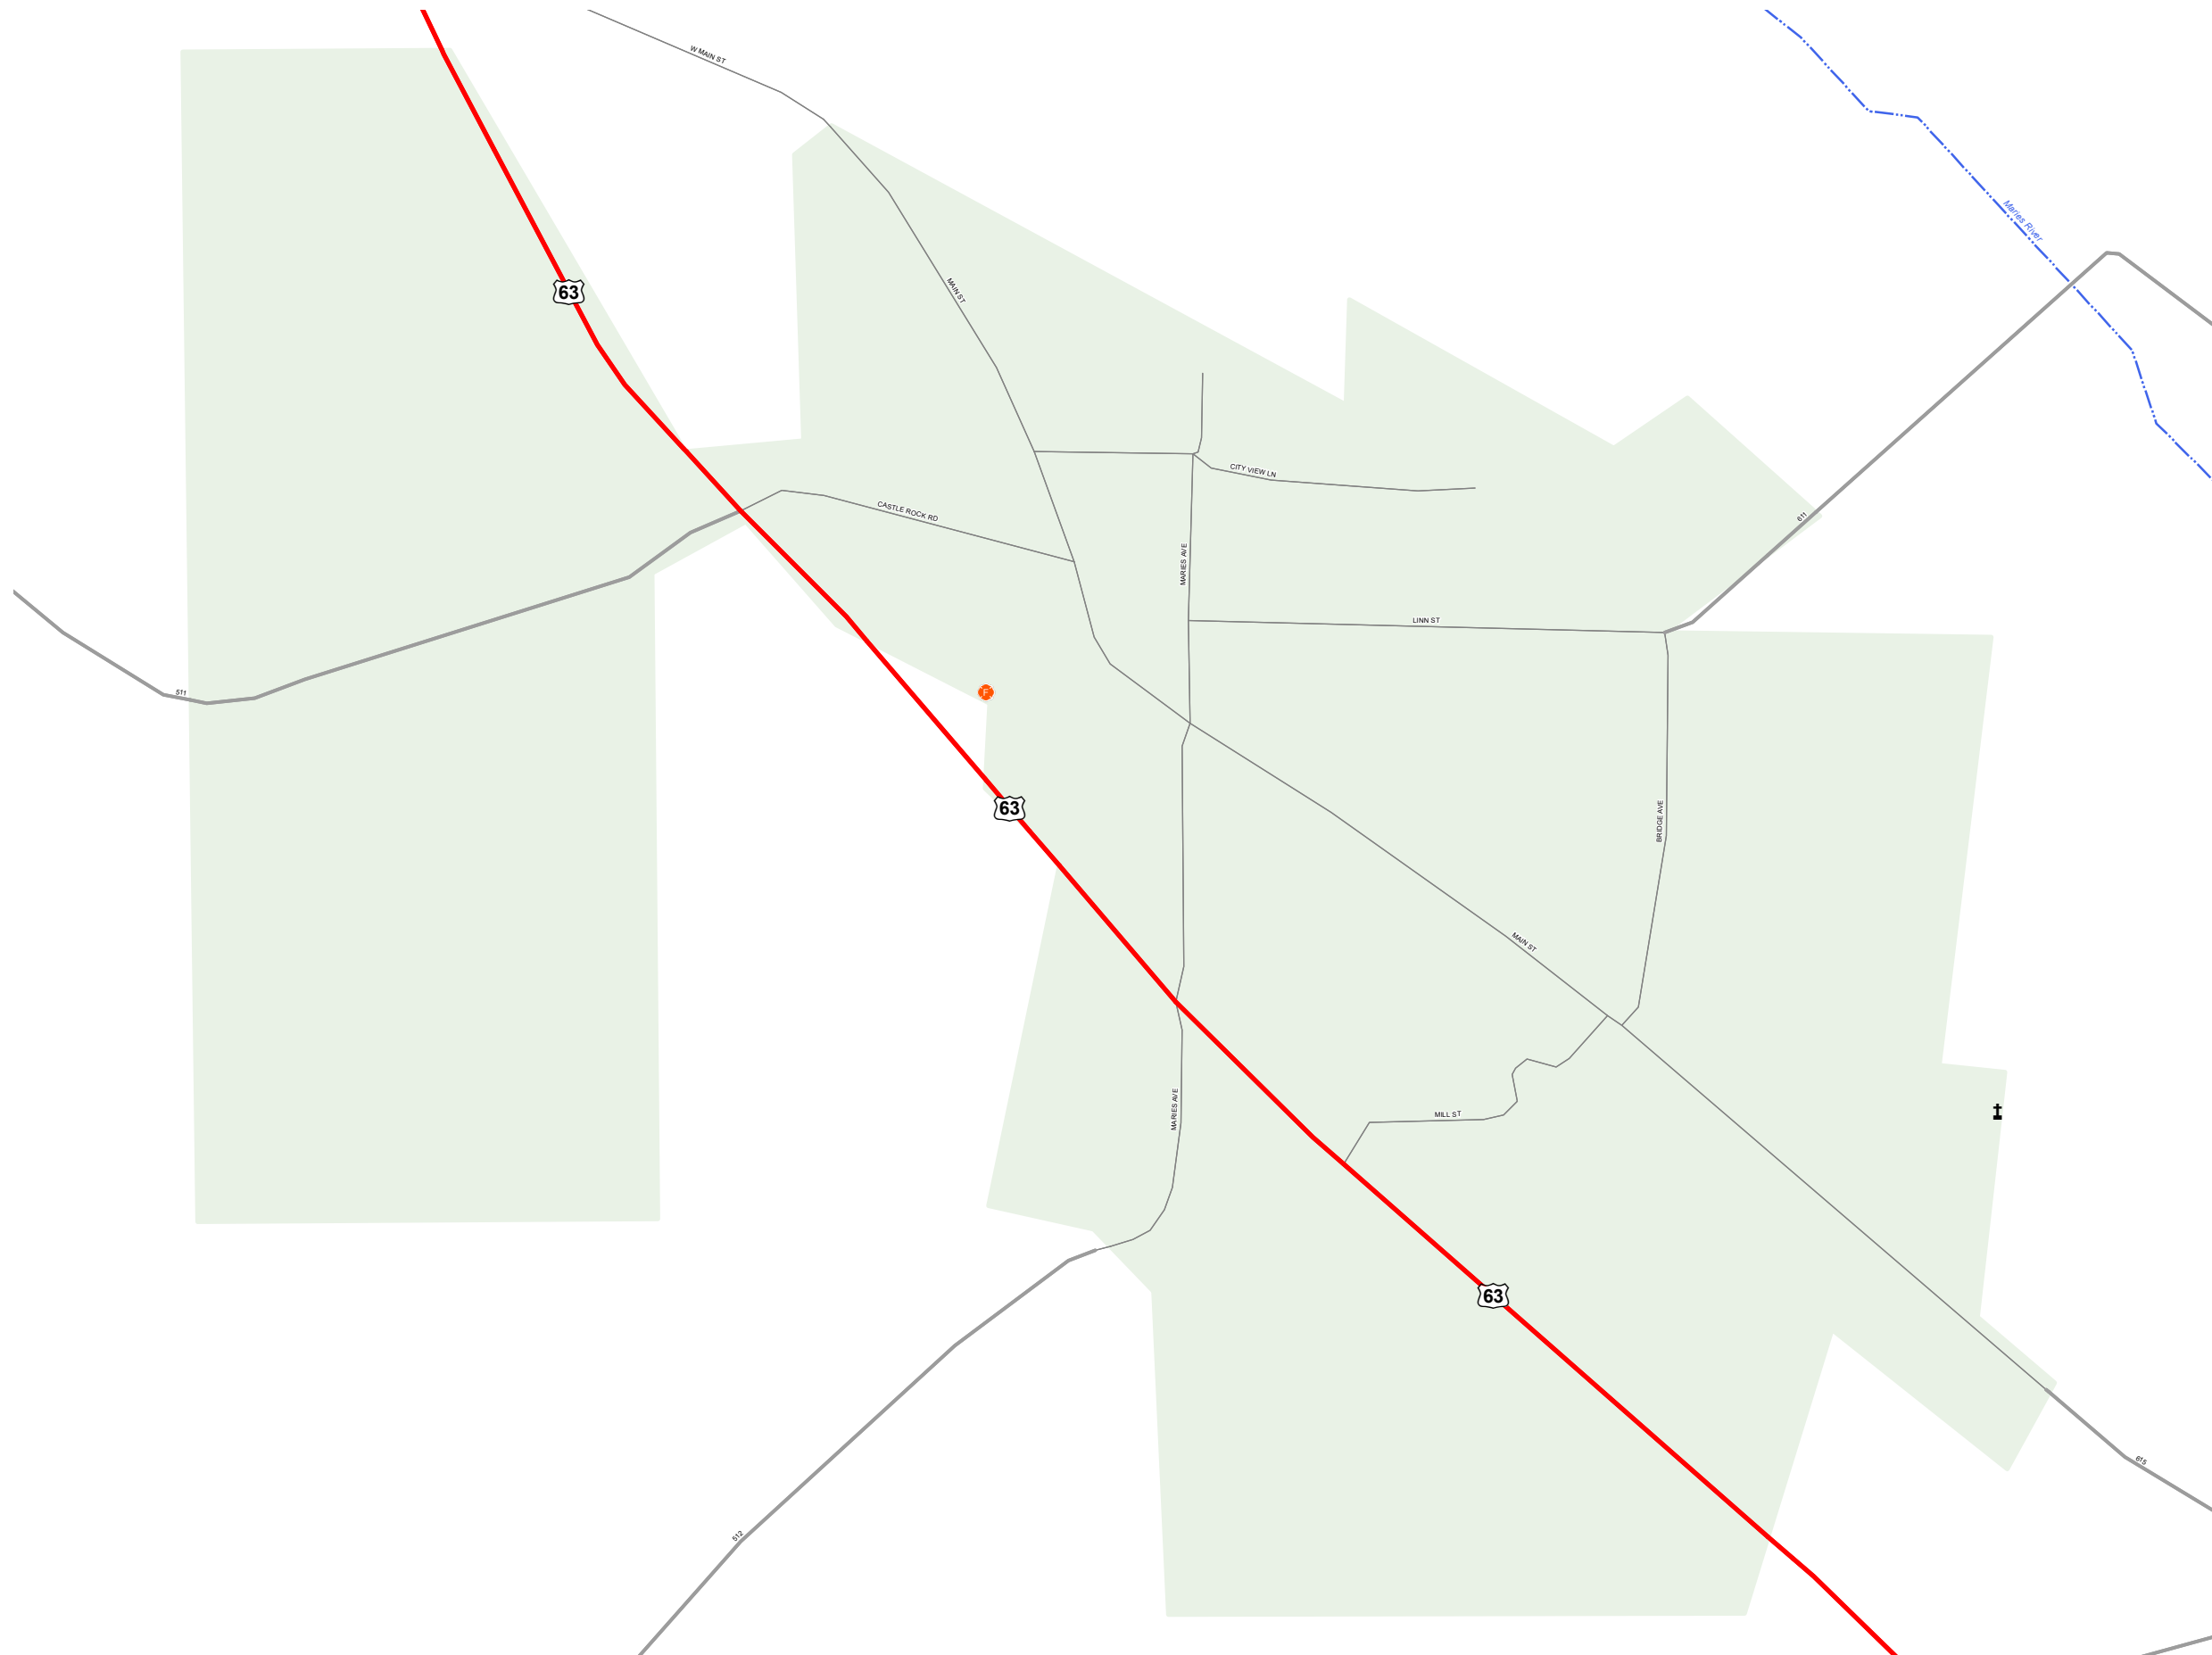

# WESTPHALIA

OSAGE COUNTY

MISSOURI

CENTRAL DISTRICT

2021

## Legend

- |                         |                            |
|-------------------------|----------------------------|
| Interstate              | Fire Department            |
| Interstate Loop         | Local Law Enforcement      |
| US Route                | MSHP Office                |
| Business Route          | Missouri State Capitol     |
| Missouri Route          | County Courthouse          |
| Letter Route            | Hospitals                  |
| County Road             | MoDOT Office               |
| Railroad                | MoDOT Maintenance Building |
| City Street             | Cemeteries                 |
| Other Routes            | Public Airports            |
| River or Stream         | Amtrak Stations            |
| Lake or Large River     | Metrolink Stations         |
| City Limits             |                            |
| Surrounding City Limits |                            |
| County Boundary         |                            |
| Metrolink Lines         |                            |