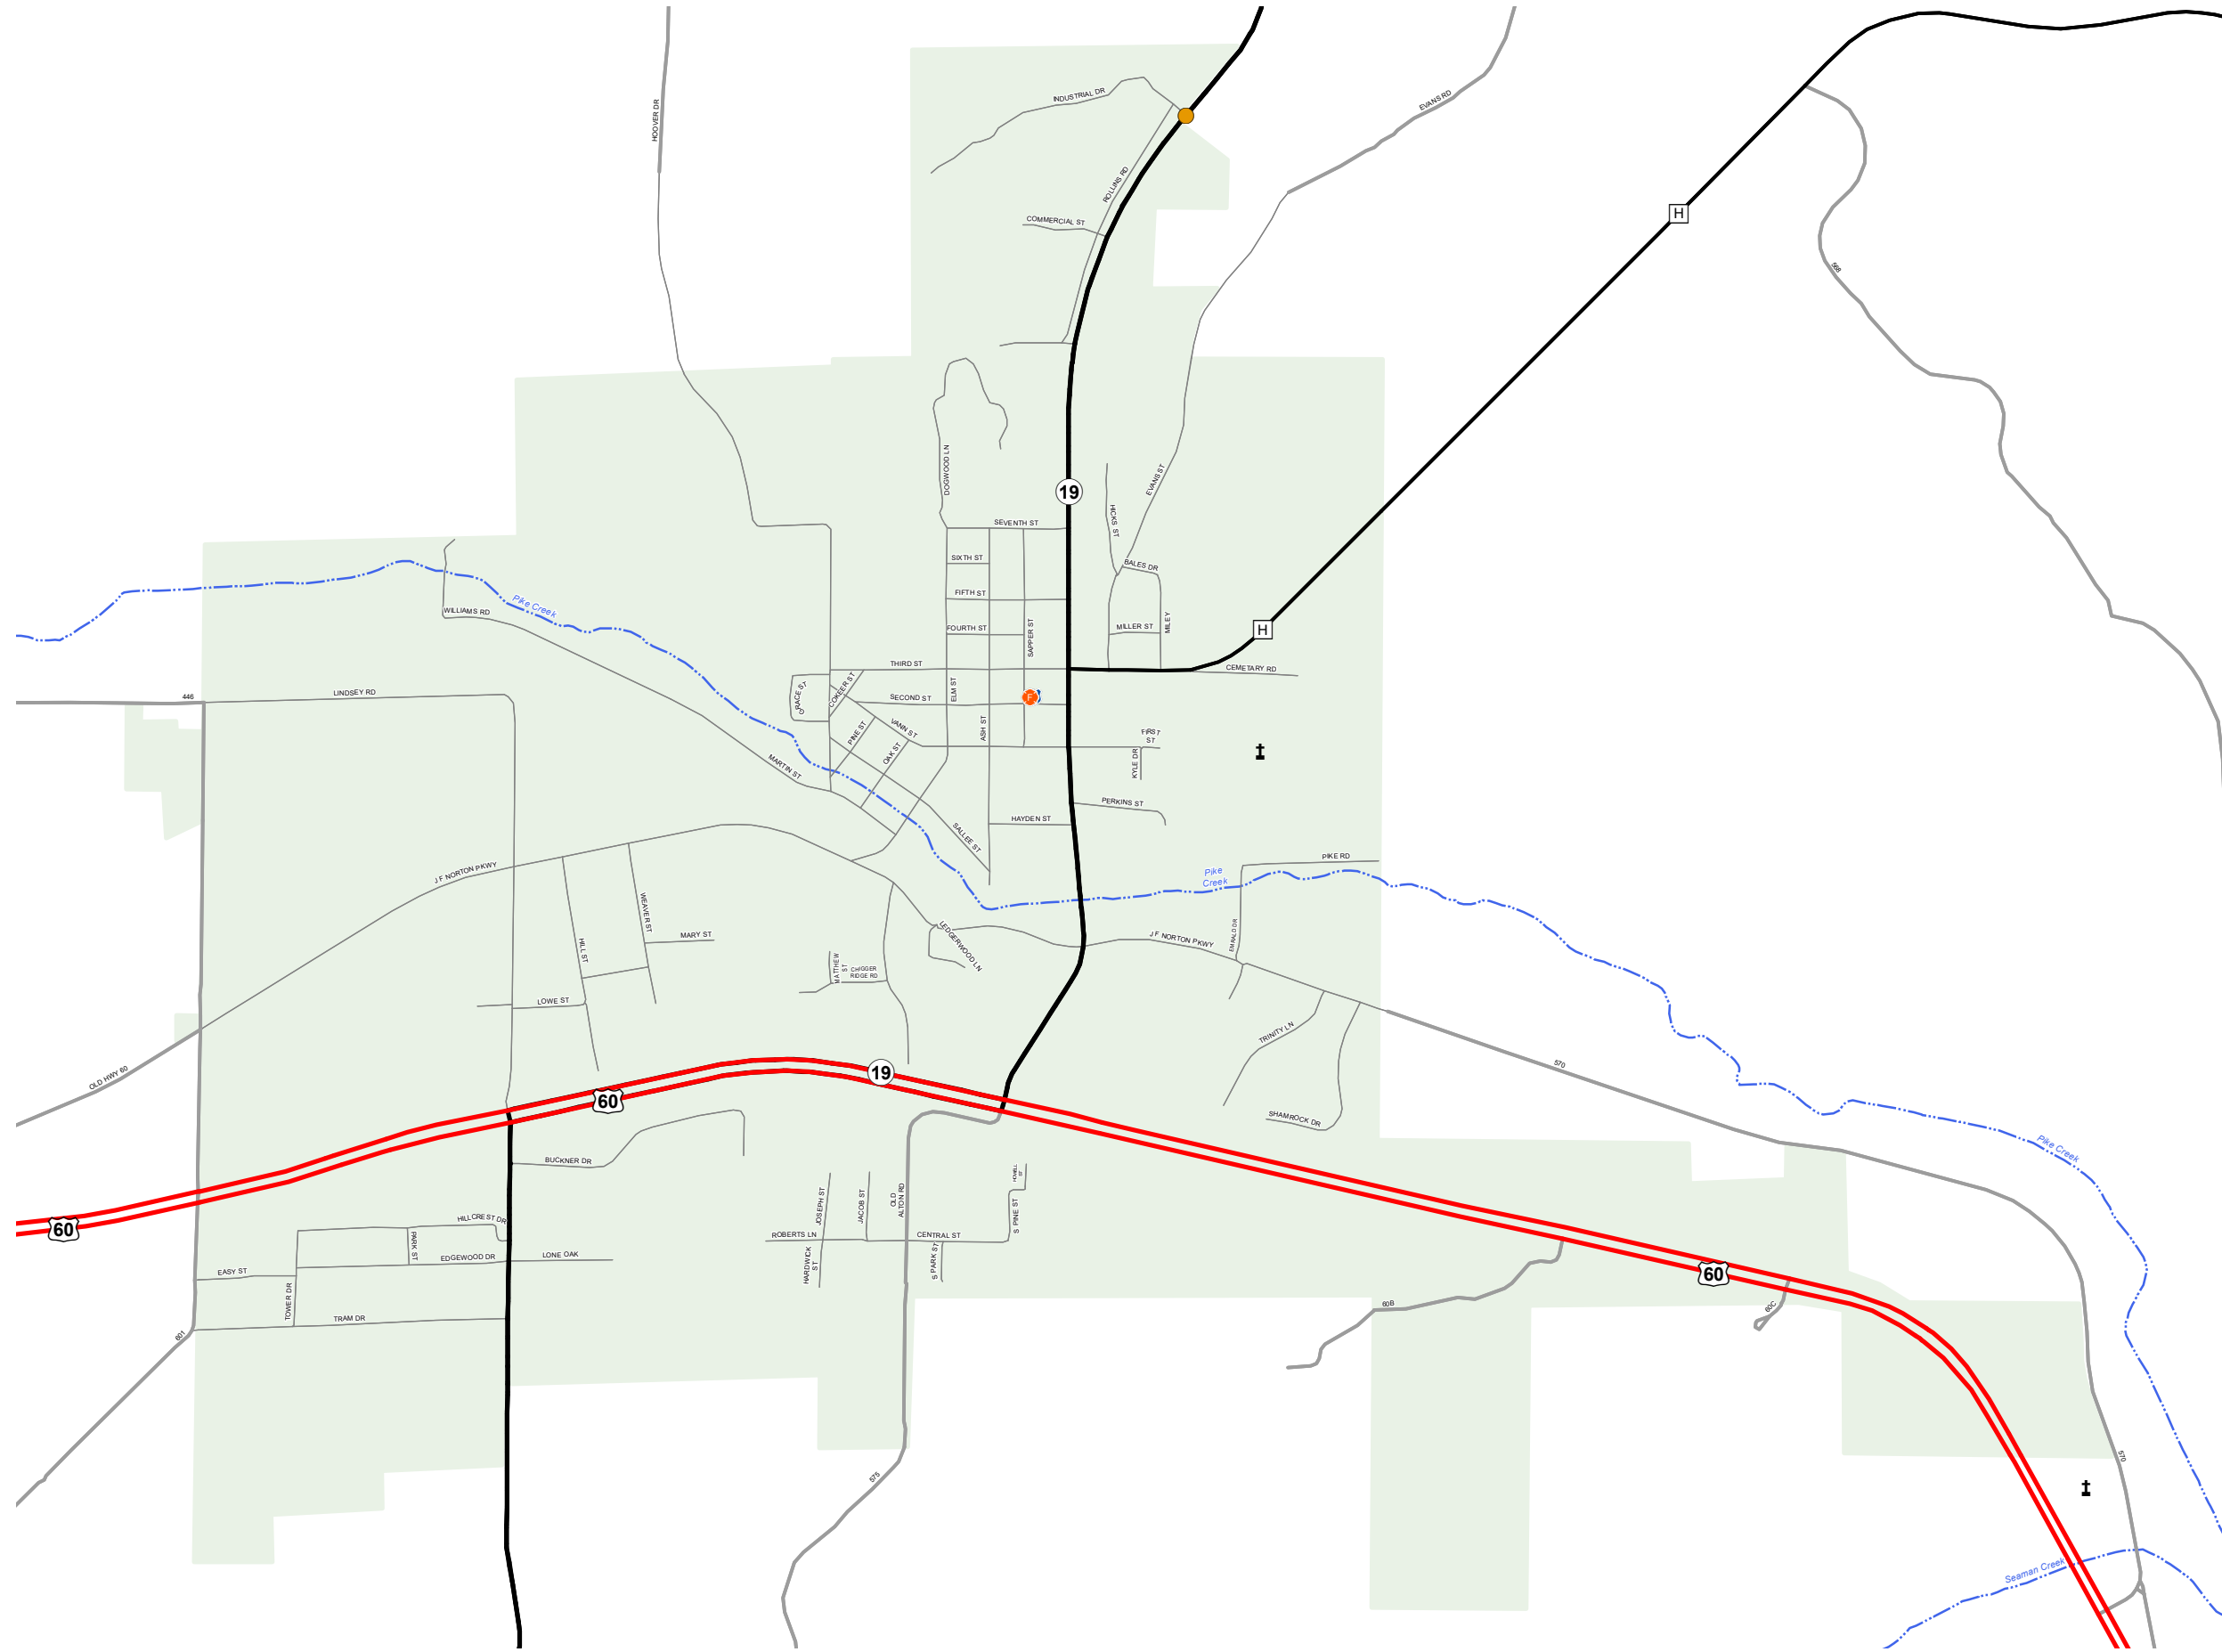

WINONA

SHANNON COUNTY

MISSOURI

SOUTHEAST DISTRICT

2021

Legend

- Interstate
- Interstate Loop
- US Route
- Business Route
- Missouri Route
- Letter Route
- County Road
- Railroad
- City Street
- Other Routes
- River or Stream
- Lake or Large River
- City Limits
- Surrounding City Limits
- County Boundary
- Metrolink Lines
- Fire Department
- Local Law Enforcement
- MSHP Office
- Missouri State Capitol
- County Courthouse
- Hospitals
- MoDOT Office
- MoDOT Maintenance Building
- Cemeteries
- Public Airports
- Amtrak Stations
- Metrolink Stations