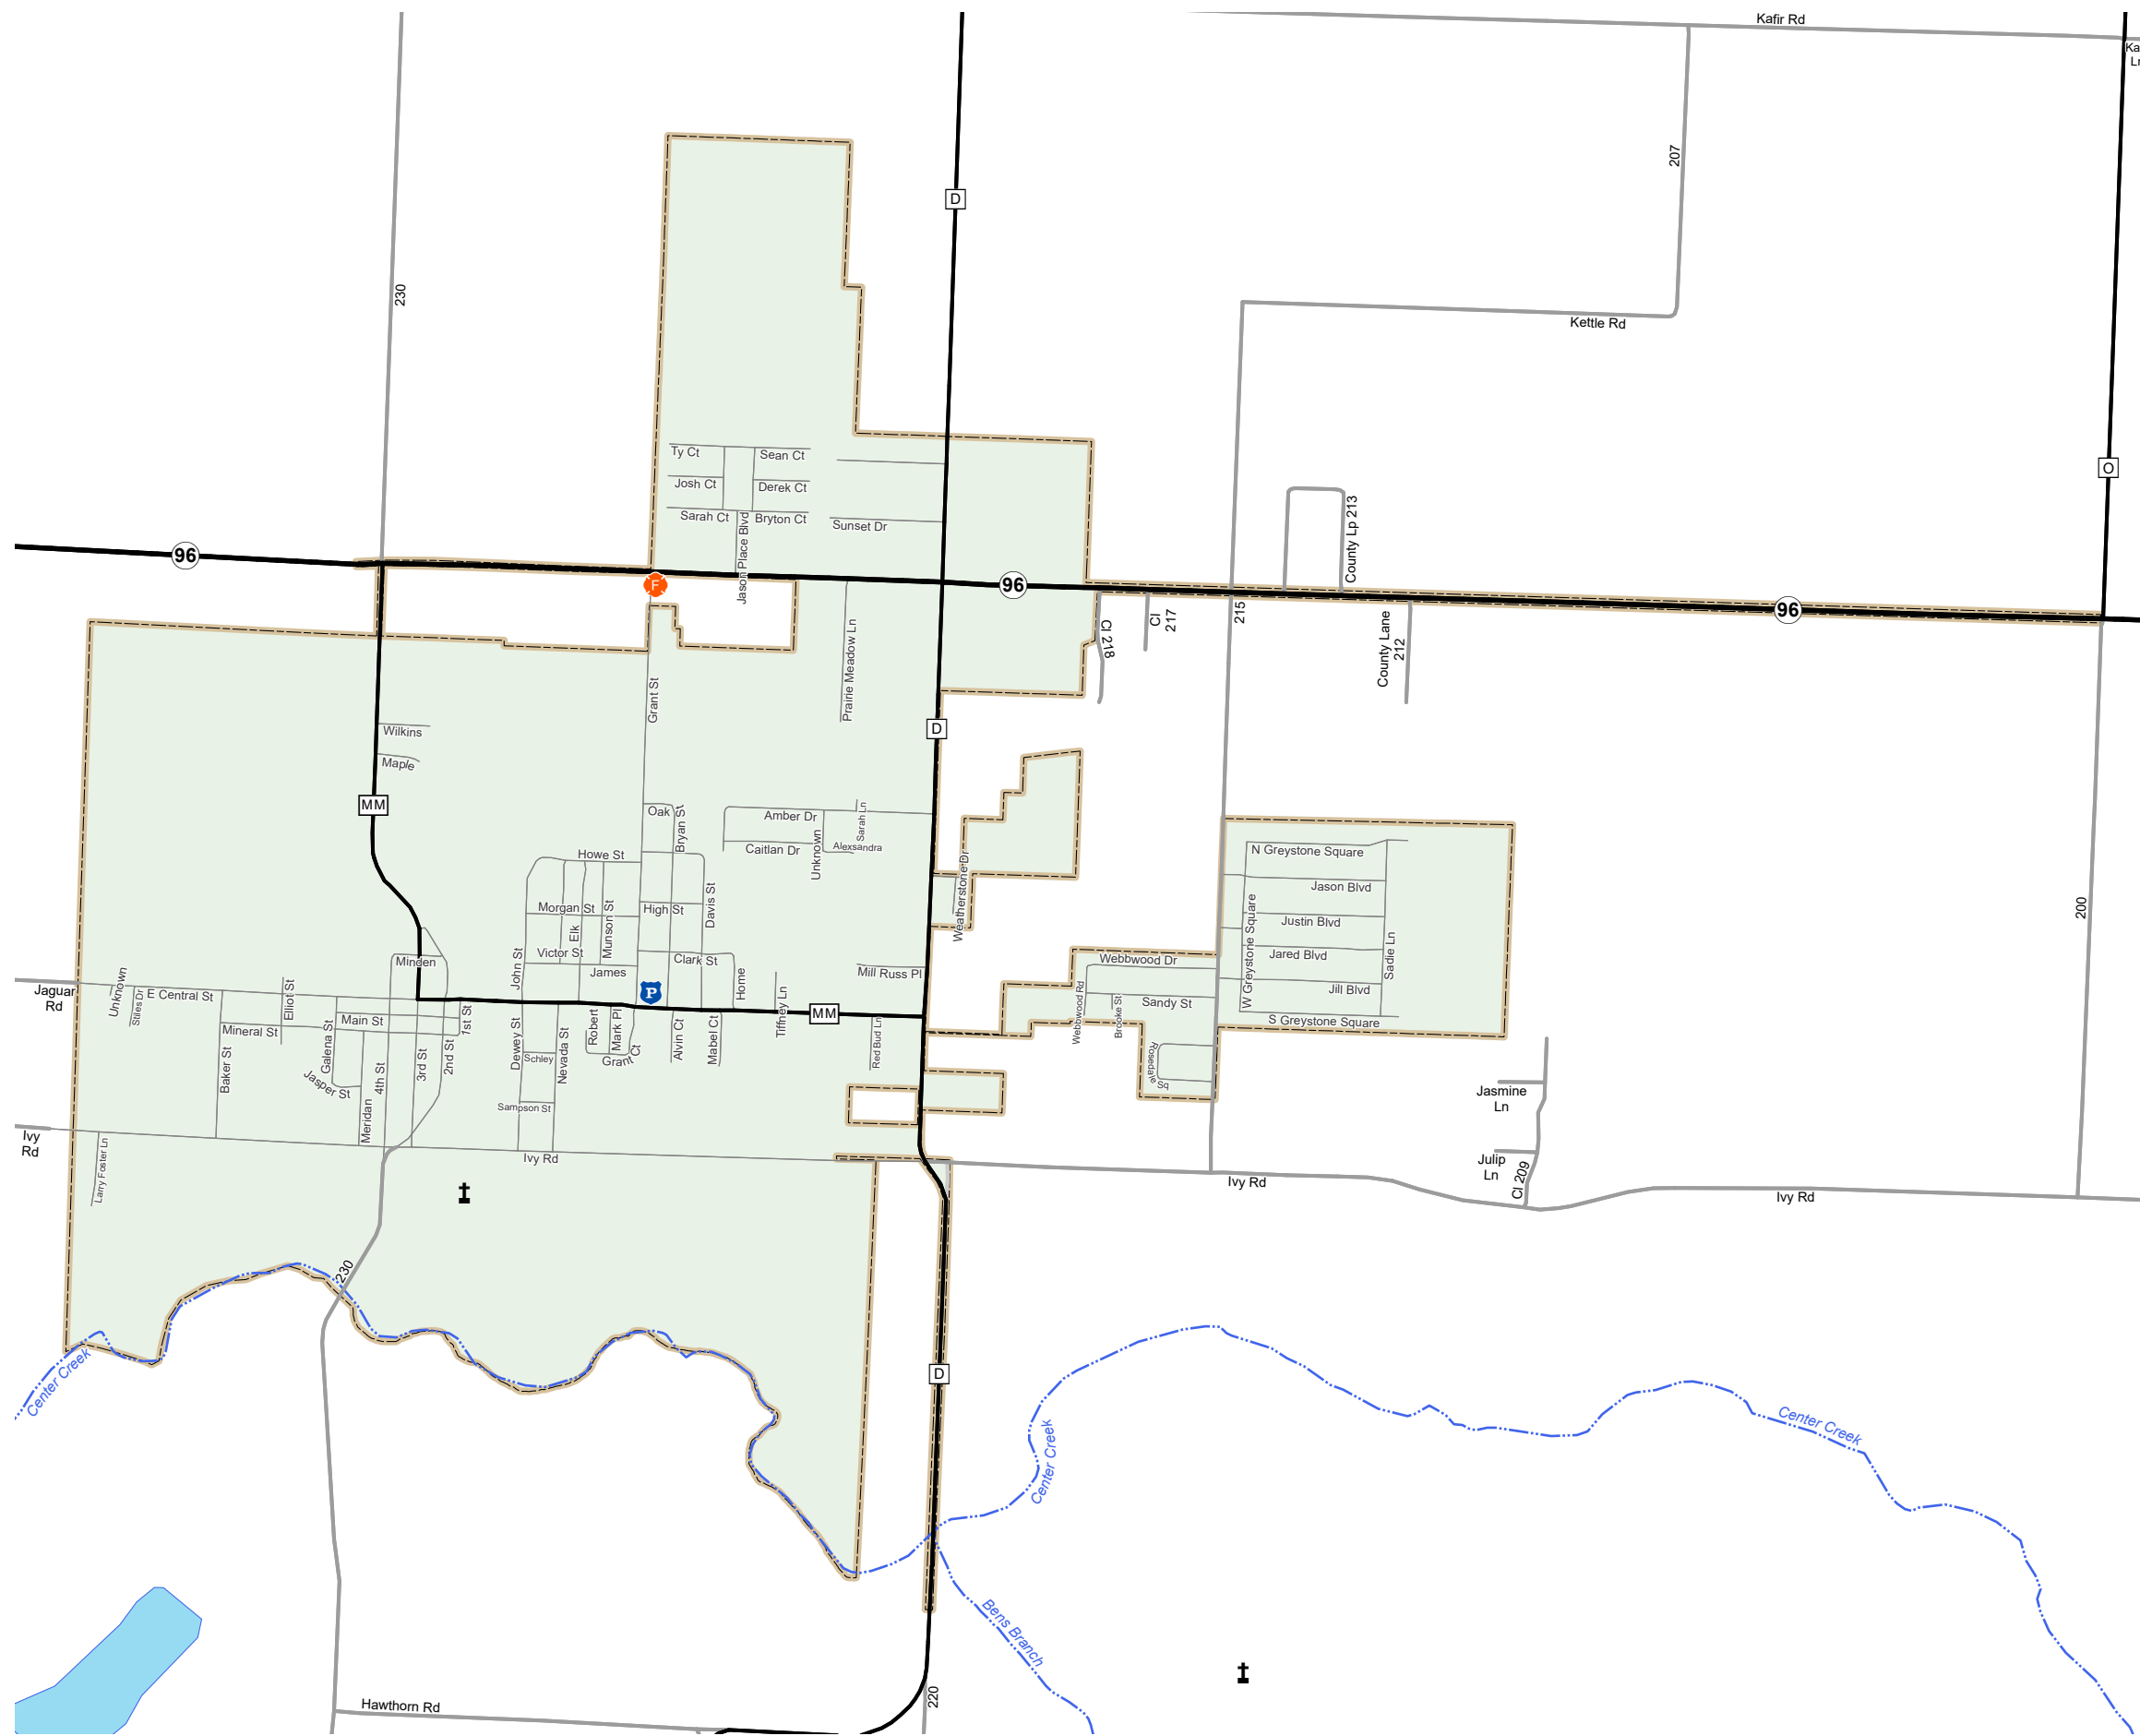

ORONOGO

JASPER COUNTY
MISSOURI

SOUTHWEST DISTRICT

2026

Legend

- | | | | |
|--|--------------------|--|------------------|
| | Fire Station | | Interstate |
| | Police Stations | | Interstate Loop |
| | MSHP Office | | US Route |
| | Hospitals | | Business Route |
| | Airports | | Missouri Route |
| | County Courthouse | | Letter Route |
| | MoDOT Maintenance | | County Road |
| | MoDOT Office | | Railroad |
| | Cemetery | | City Street |
| | Amtrak Stations | | Other Routes |
| | MetroLink Stations | | River/Stream |
| | MetroLink Lines | | Lake/Large River |
| | City Limits | | County |