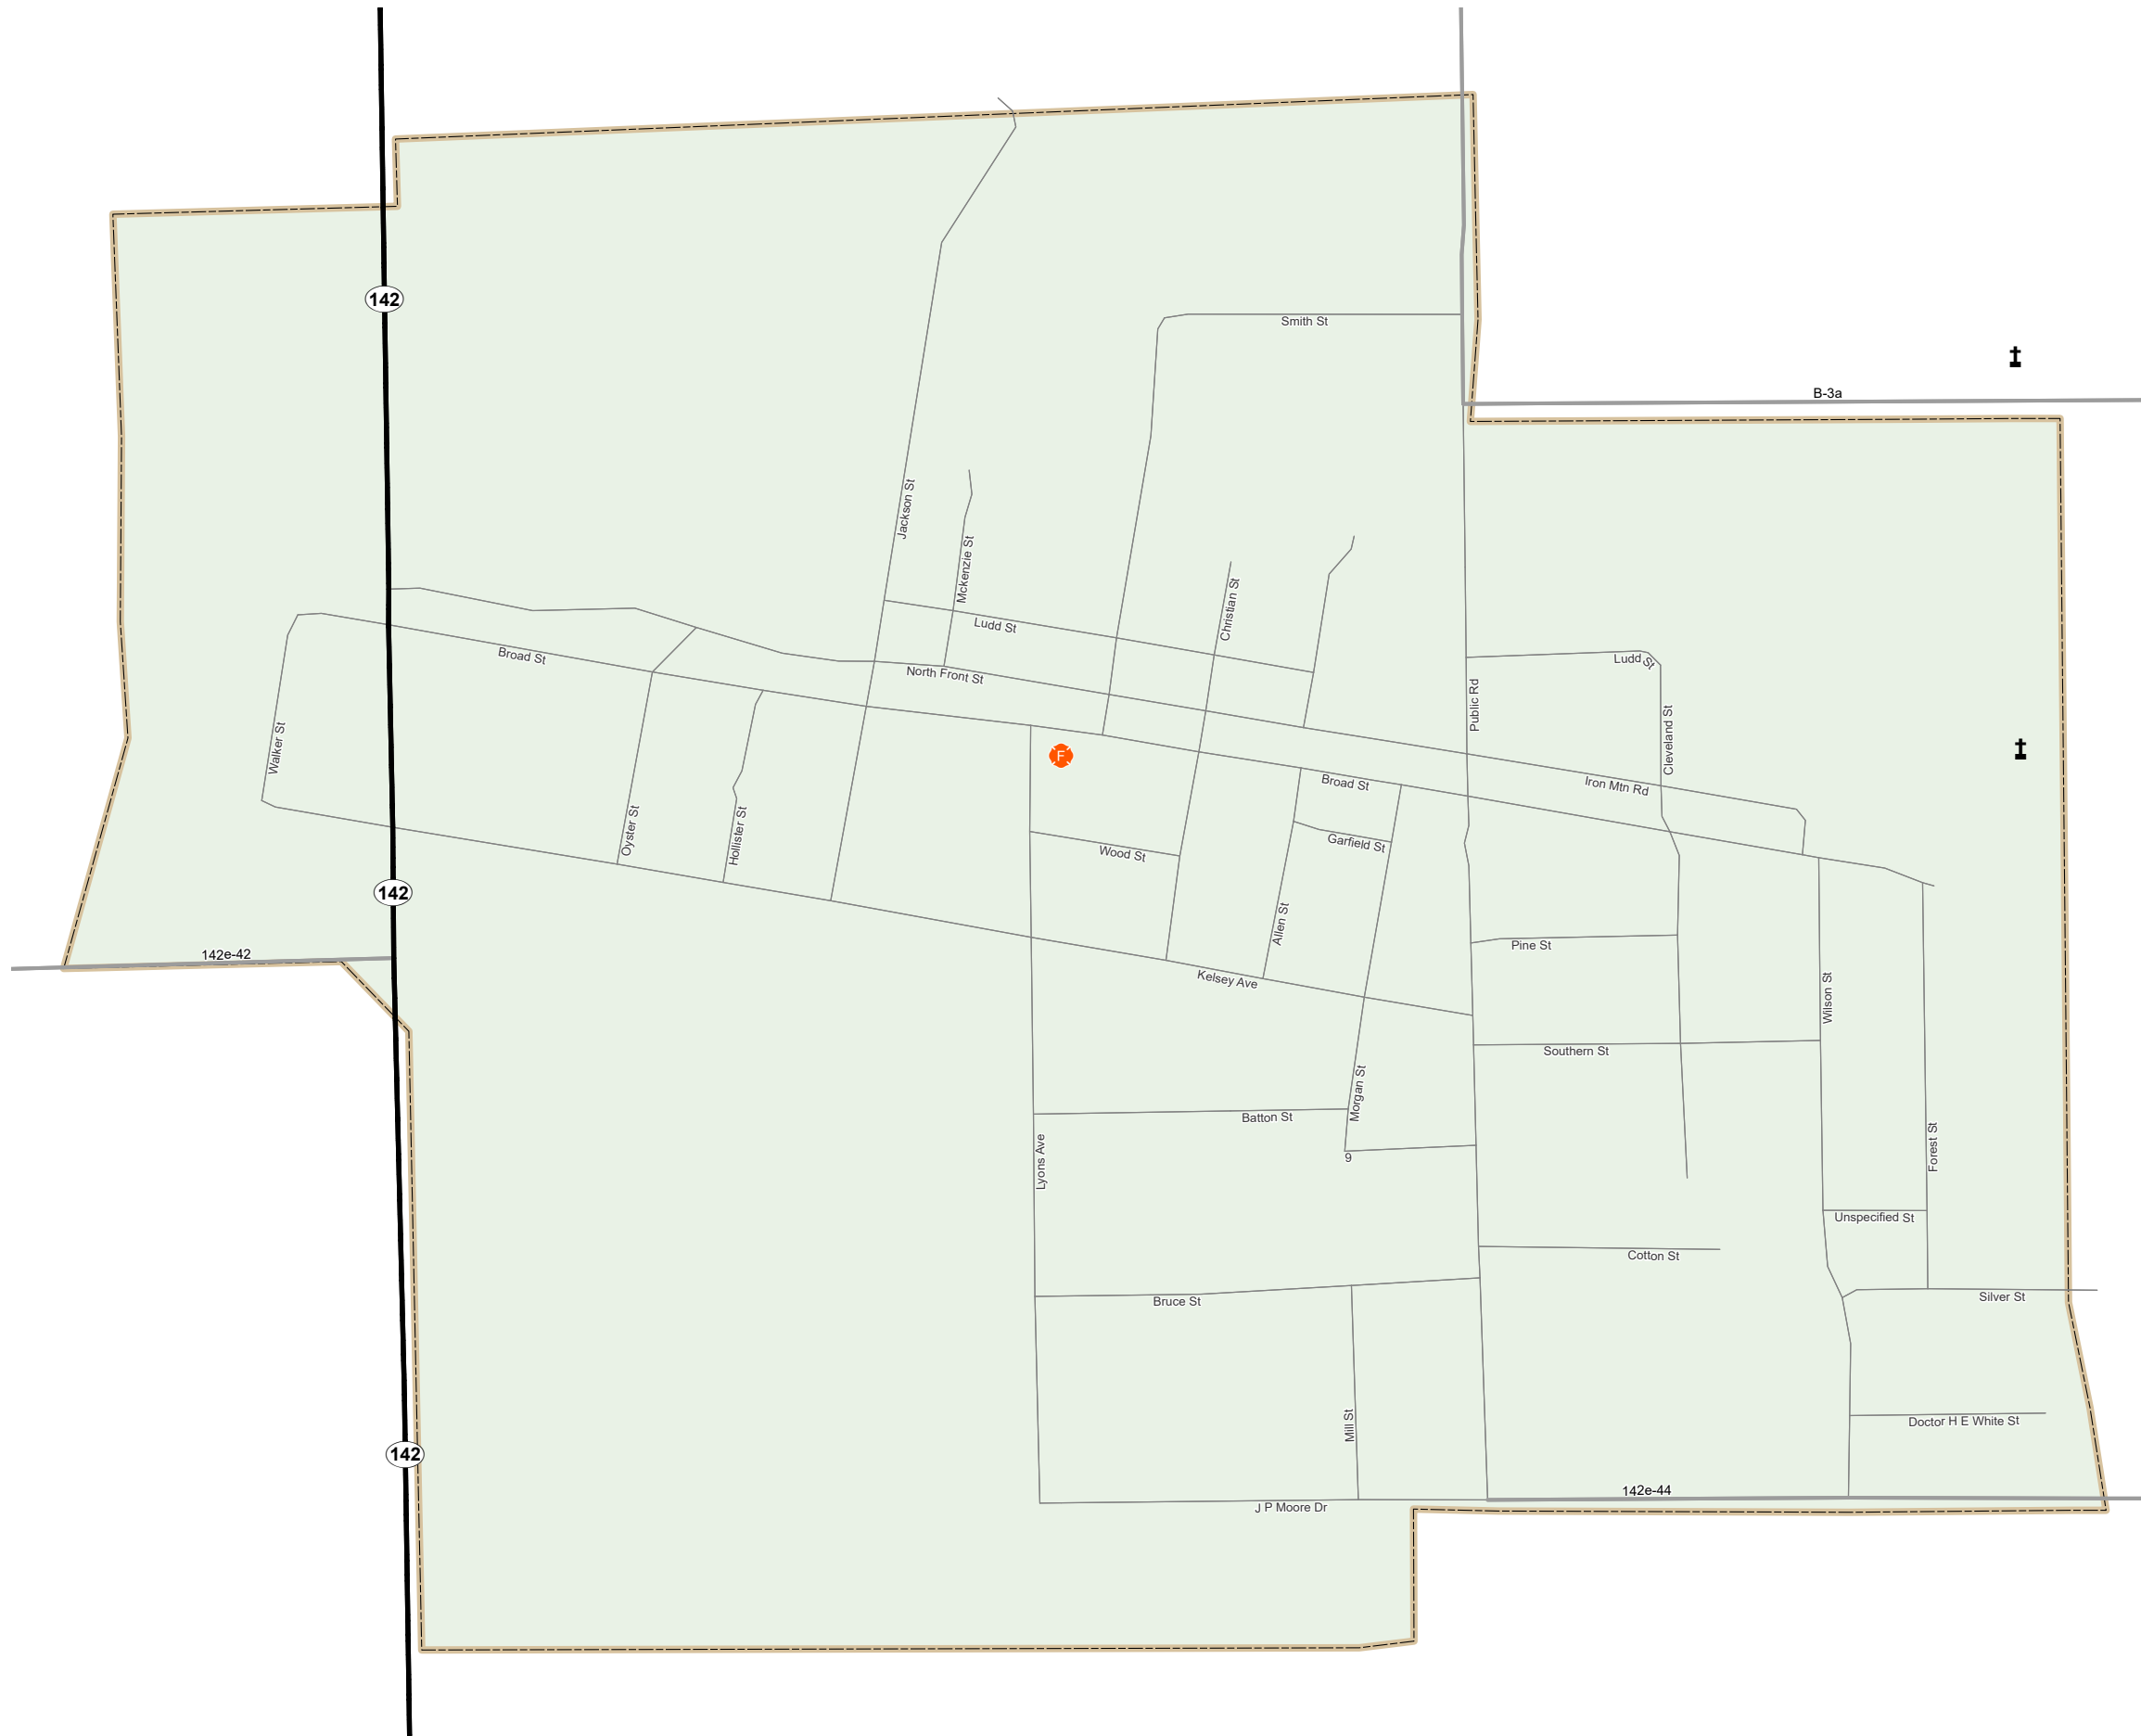

NAYLOR

RIPLEY COUNTY

MISSOURI

SOUTHEAST DISTRICT

2026

Legend

- | | |
|--------------------|------------------|
| Fire Station | Interstate |
| Police Stations | Interstate Loop |
| MSHP Office | US Route |
| Hospitals | Business Route |
| Airports | Missouri Route |
| County Courthouse | Letter Route |
| MoDOT Maintenance | County Road |
| MoDOT Office | Railroad |
| Cemetery | City Street |
| Amtrak Stations | Other Routes |
| MetroLink Stations | River/Stream |
| MetroLink Lines | Lake/Large River |
| City Limits | County |