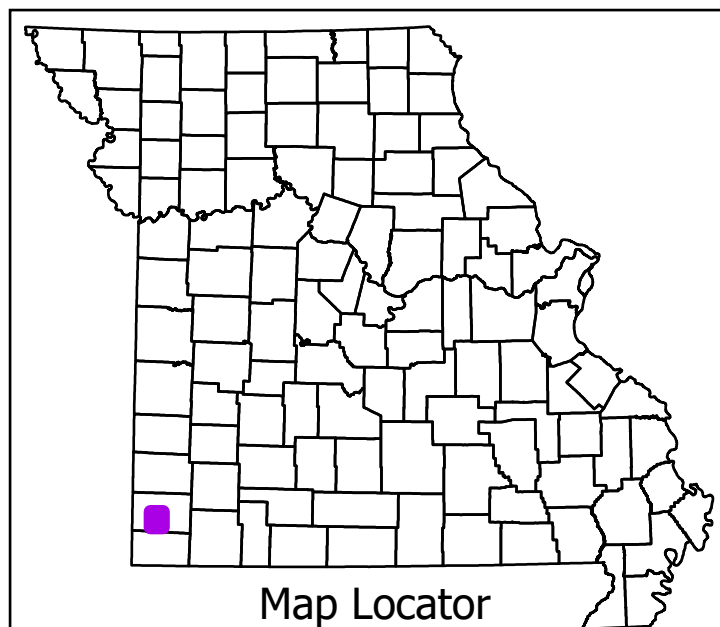

**Legend**

- Fire Station
- Police Stations
- MSHP Office
- Hospitals
- Airports
- County Courthouse
- MoDOT Maintenance
- MoDOT Office
- Cemetery
- Amtrak Stations
- MetroLink Stations
- MetroLink Lines
- City Limits
- Interstate
- Interstate Loop
- US Route
- Business Route
- Missouri Route
- Letter Route
- County Road
- Railroad
- City Street
- Other Routes
- River/Stream
- Lake/Large River
- County

Map Locator

**NEOSHO**

NEWTON COUNTY  
MISSOURI  
SOUTHWEST DISTRICT  
2026

MISSOURI DEPARTMENT OF TRANSPORTATION  
TRANSPORTATION PLANNING  
1-888-ASK-MODOT  
WWW.MODOT.ORG  
January 2026