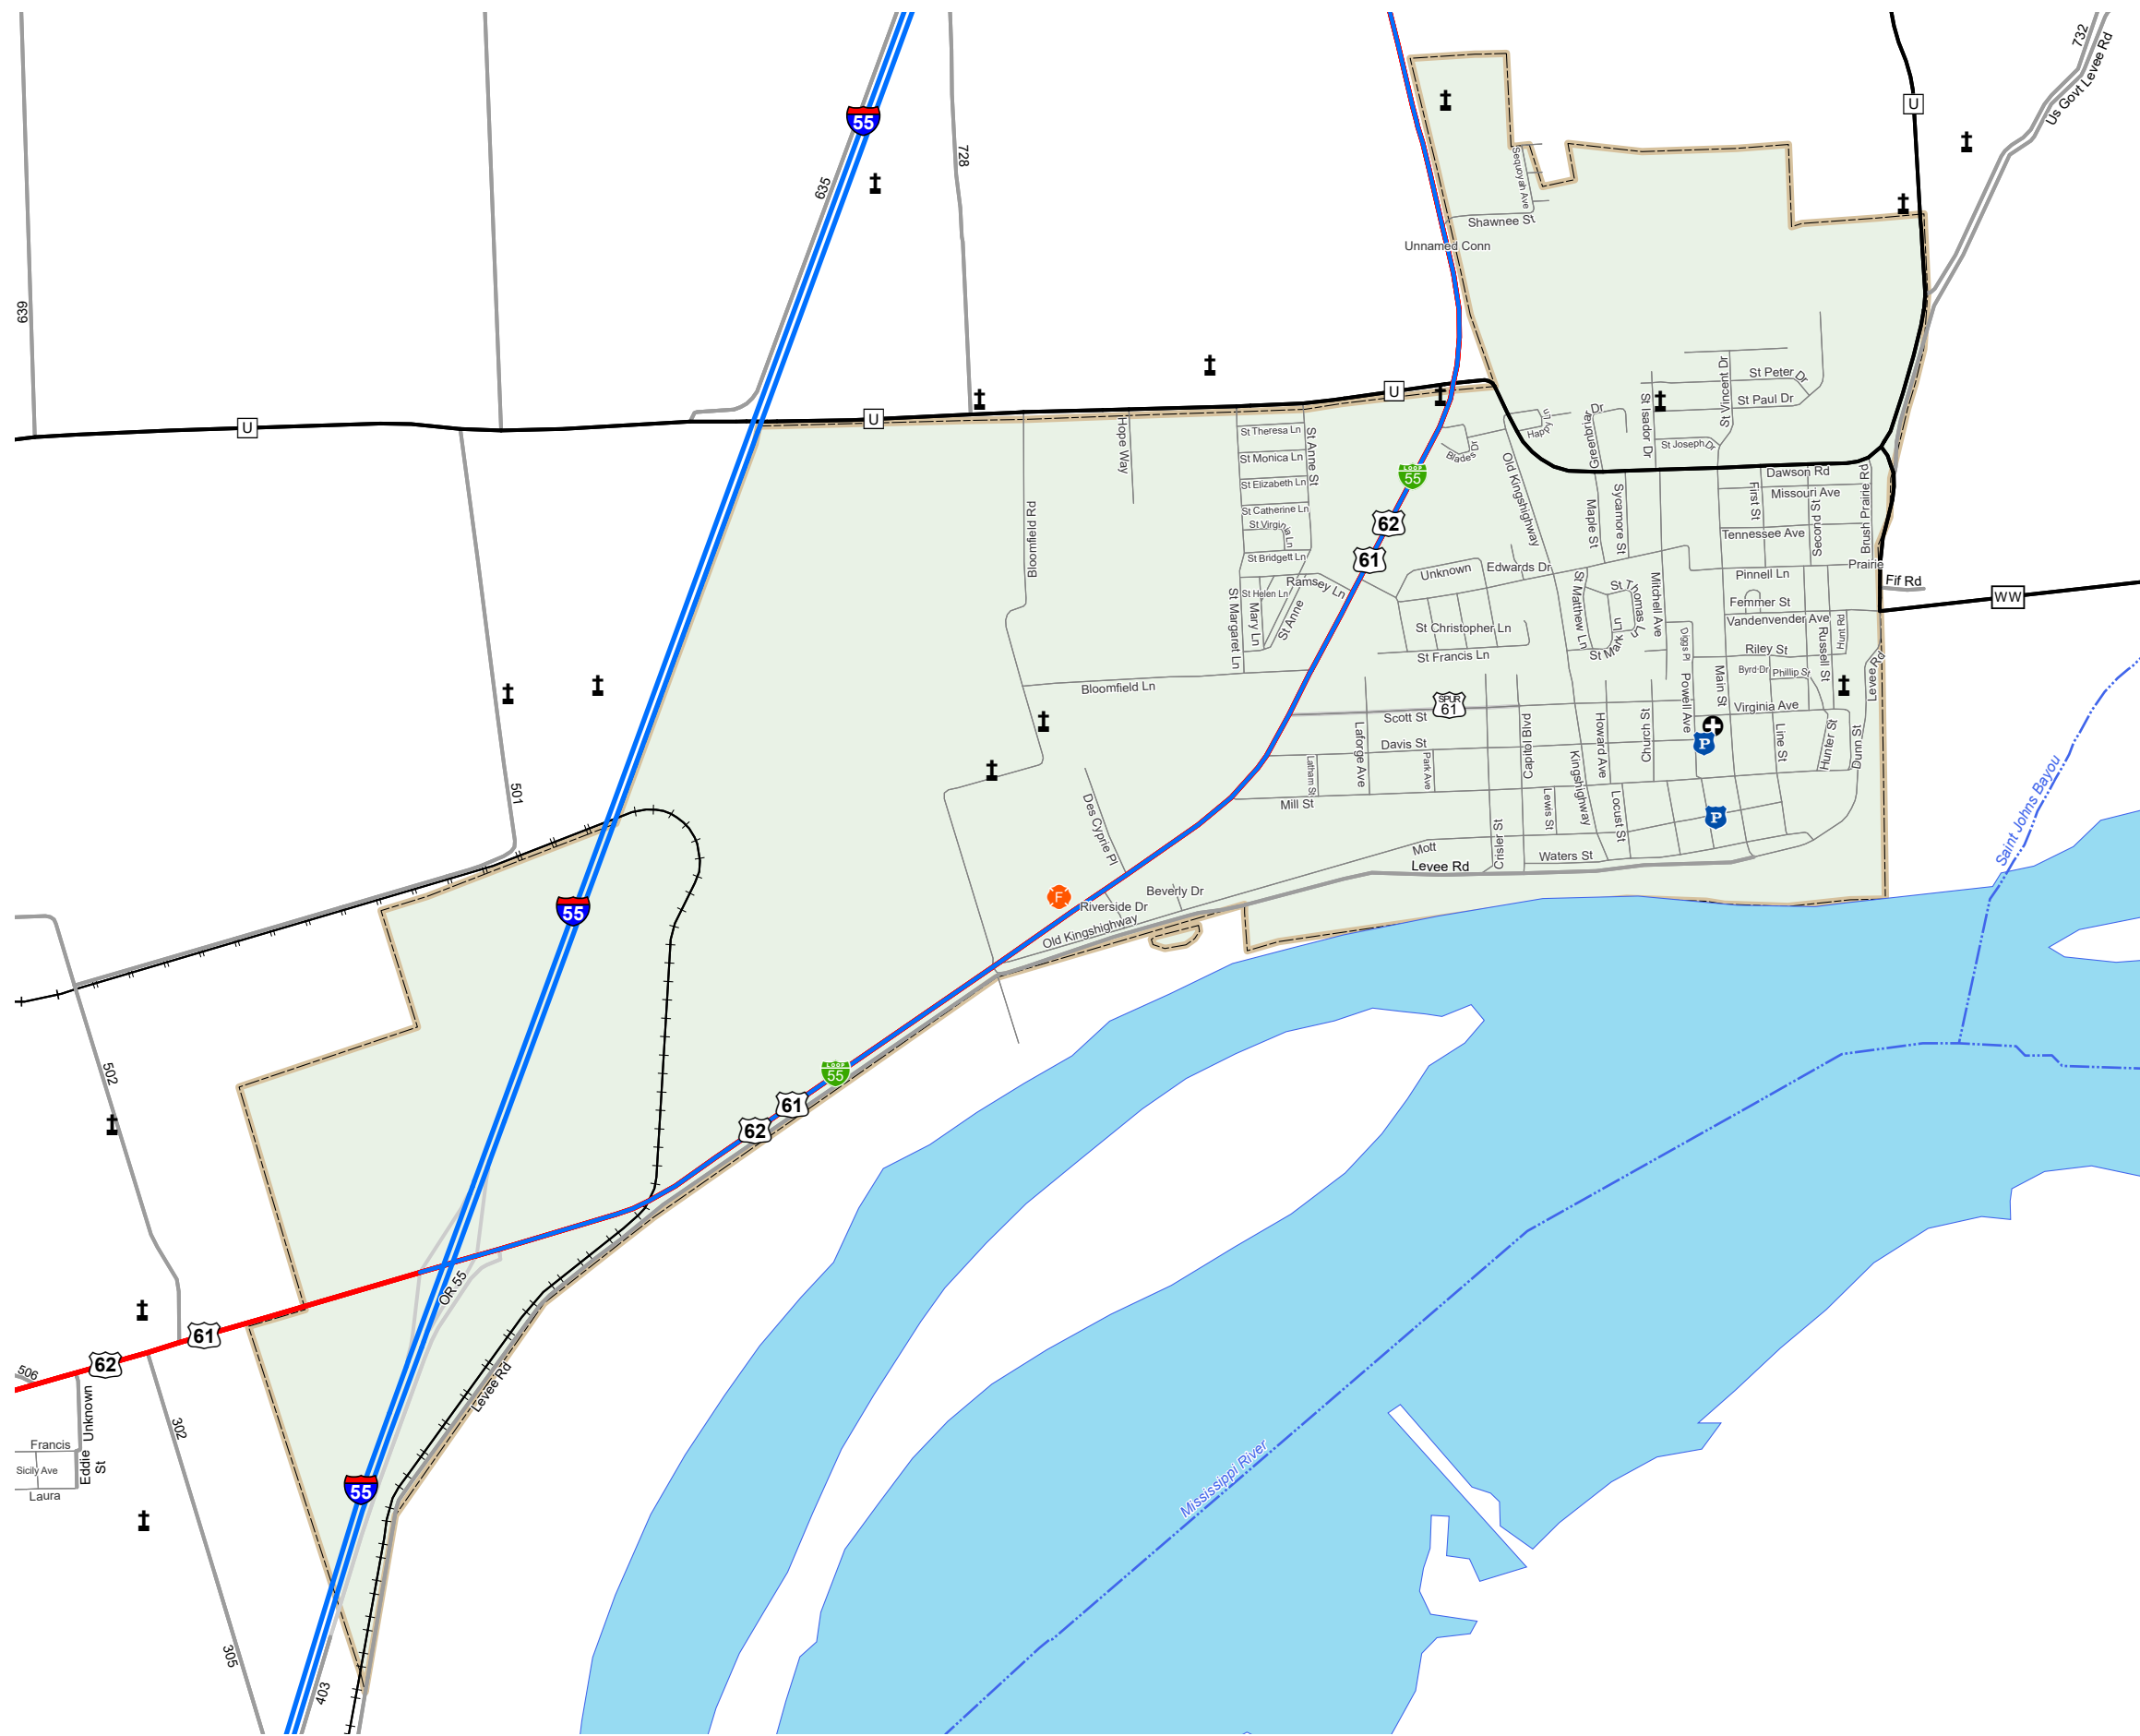

# NEW MADRID

NEW MADRID COUNTY  
MISSOURI  
SOUTHEAST DISTRICT

2026

## Legend

- |  |                    |  |                  |
|--|--------------------|--|------------------|
|  | Fire Station       |  | Interstate       |
|  | Police Stations    |  | Interstate Loop  |
|  | MSHP Office        |  | US Route         |
|  | Hospitals          |  | Business Route   |
|  | Airports           |  | Missouri Route   |
|  | County Courthouse  |  | Letter Route     |
|  | MoDOT Maintenance  |  | County Road      |
|  | MoDOT Office       |  | Railroad         |
|  | Cemetery           |  | City Street      |
|  | Amtrak Stations    |  | Other Routes     |
|  | MetroLink Stations |  | River/Stream     |
|  | MetroLink Lines    |  | Lake/Large River |
|  | City Limits        |  | County           |