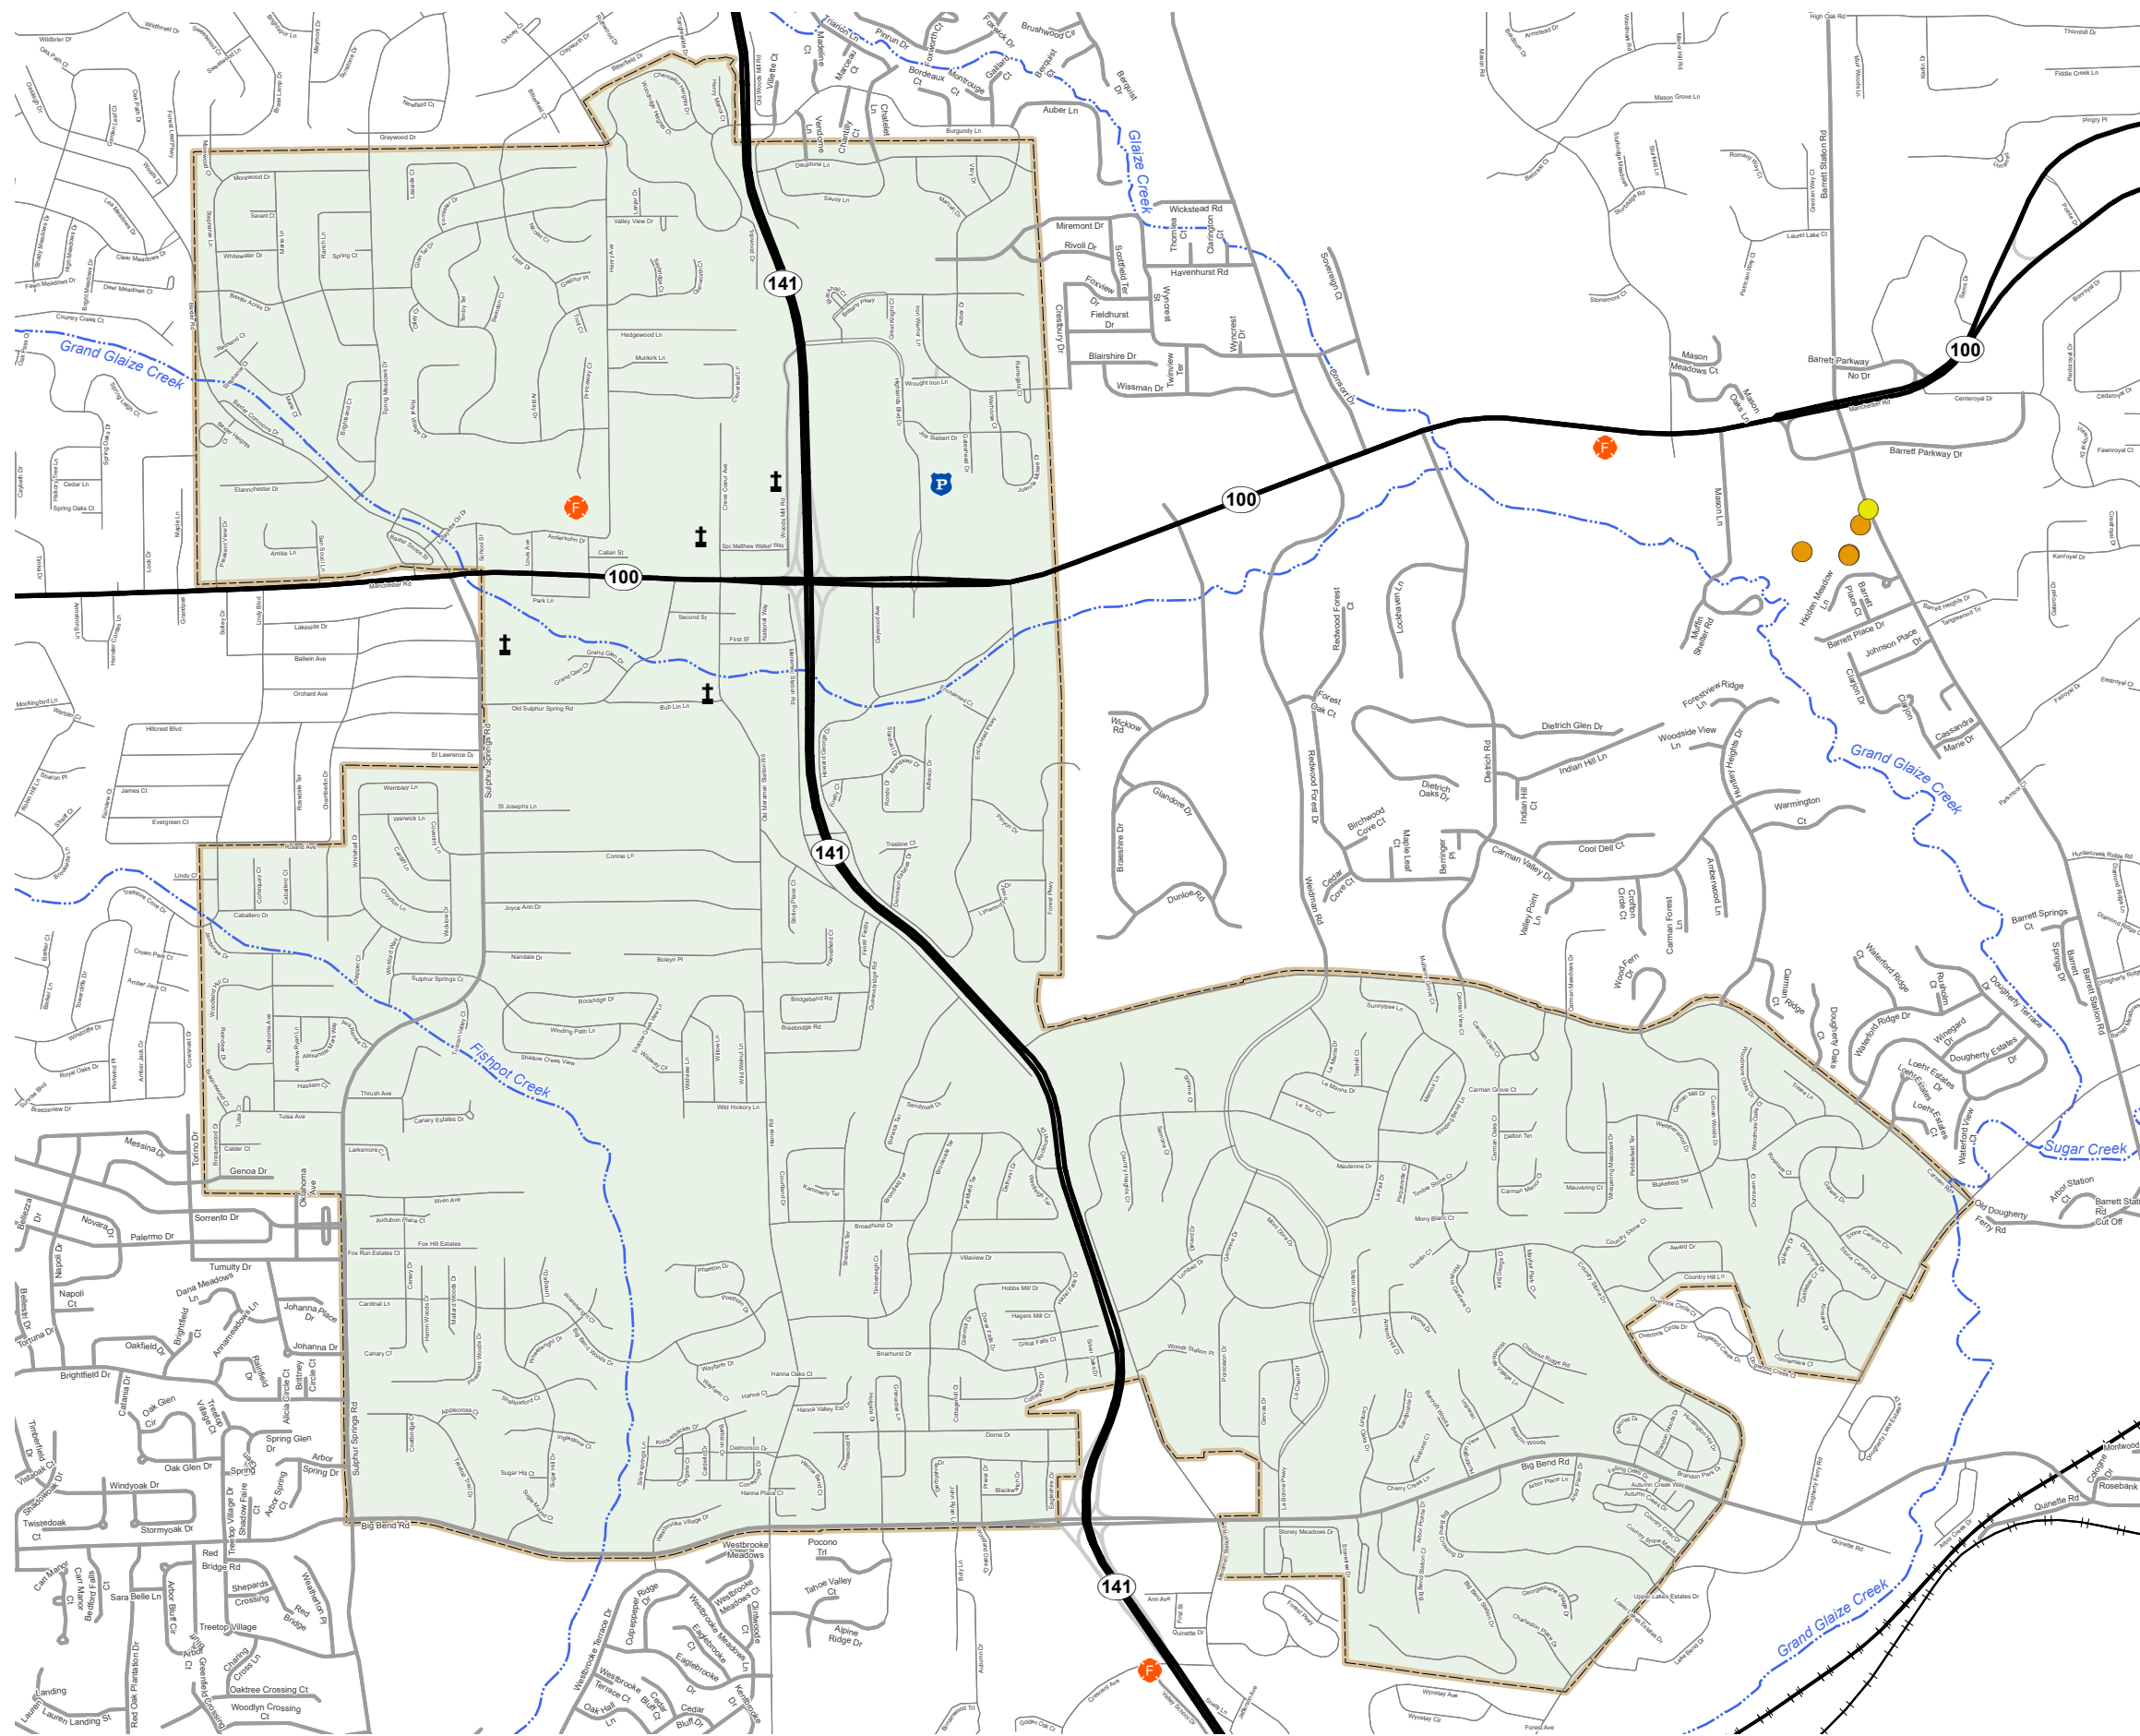

MANCHESTER

ST. LOUIS COUNTY

MISSOURI

ST. LOUIS DISTRICT

2026

Legend

- Fire Station
- Police Stations
- MSHP Office
- Hospitals
- Airports
- County Courthouse
- MoDOT Maintenance
- MoDOT Office
- Cemetery
- Amtrak Stations
- MetroLink Stations
- MetroLink Lines
- City Limits
- Interstate
- Interstate Loop
- US Route
- Business Route
- Missouri Route
- Letter Route
- County Road
- Railroad
- City Street
- Other Routes
- River/Stream
- Lake/Large River
- County

Map Locator

MISSOURI DEPARTMENT OF TRANSPORTATION
TRANSPORTATION PLANNING
1-888-ASK-MODOT
WWW.MODOT.ORG
January 2026