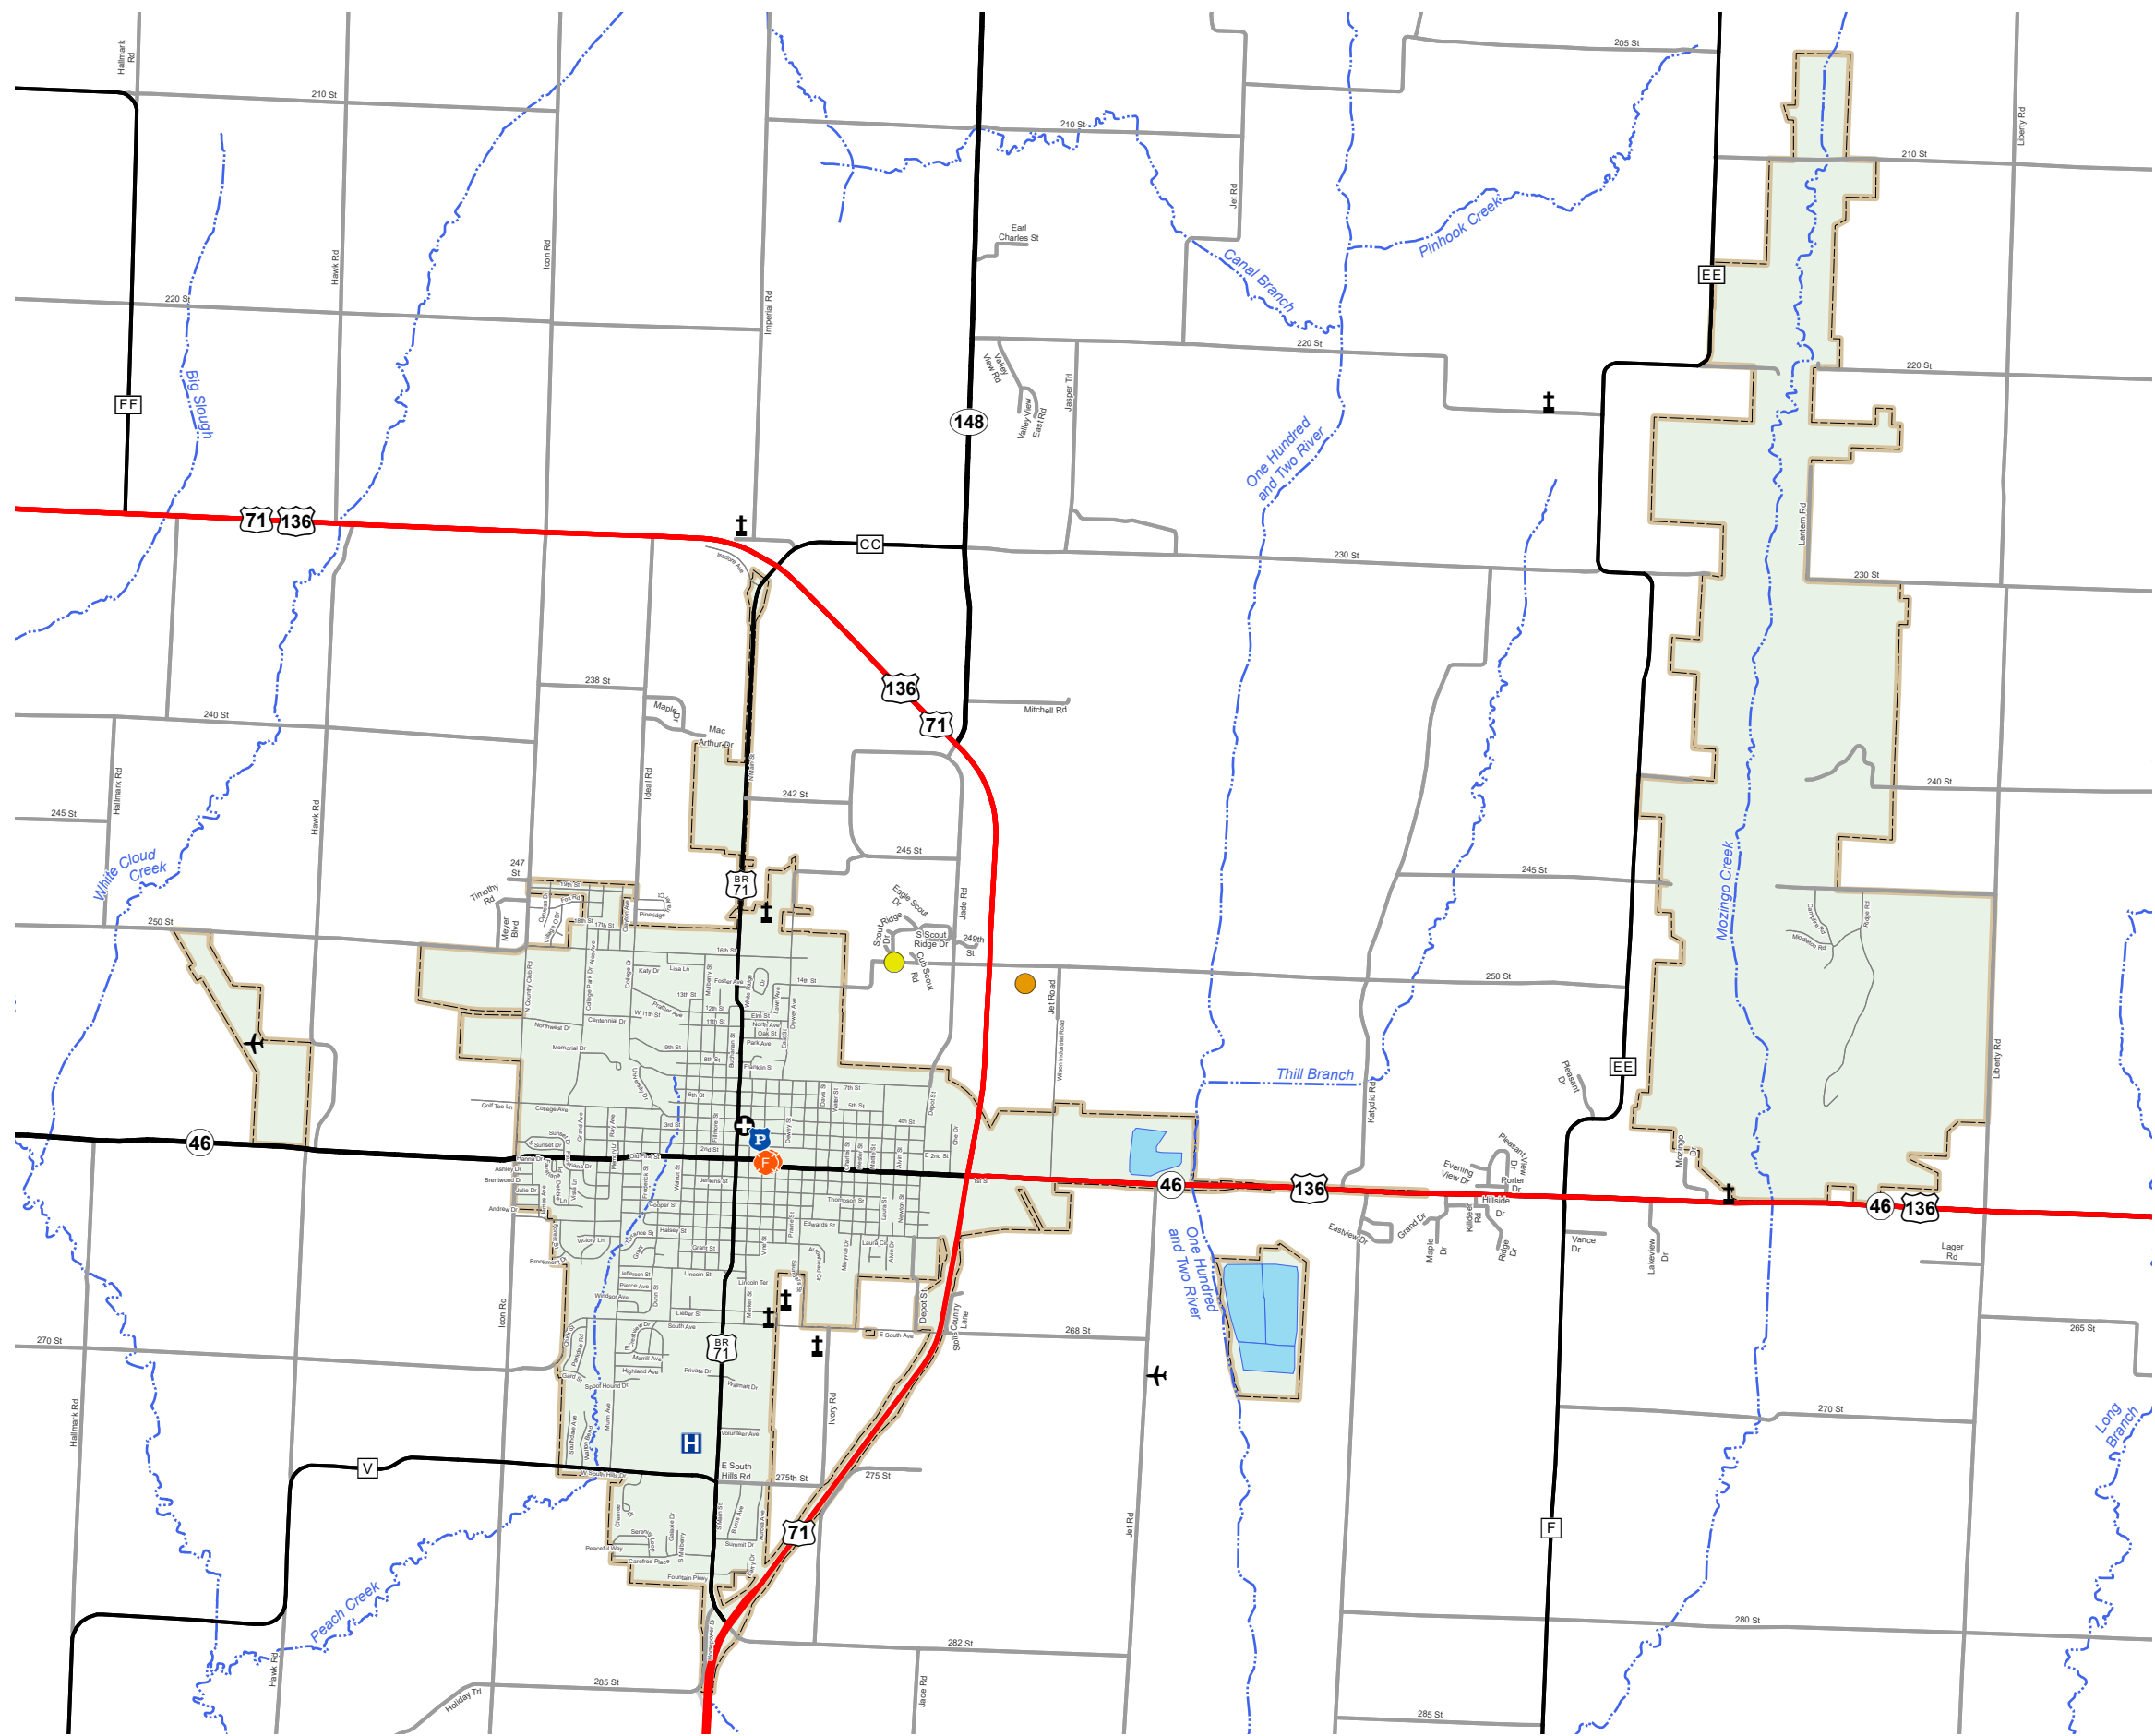

MARYVILLE

NODAWAY COUNTY

MISSOURI

NORTHWEST DISTRICT

2026

Legend

- Fire Station
- Police Stations
- MSHP Office
- Hospitals
- Airports
- County Courthouse
- MoDOT Maintenance
- MoDOT Office
- Cemetery
- Amtrak Stations
- MetroLink Stations
- MetroLink Lines
- City Limits
- Interstate
- Interstate Loop
- US Route
- Business Route
- Missouri Route
- Letter Route
- County Road
- Railroad
- City Street
- Other Routes
- River/Stream
- Lake/Large River
- County

MISSOURI DEPARTMENT OF TRANSPORTATION
TRANSPORTATION PLANNING
1-888-ASK-MODOT
WWW.MODOT.ORG
January 2026