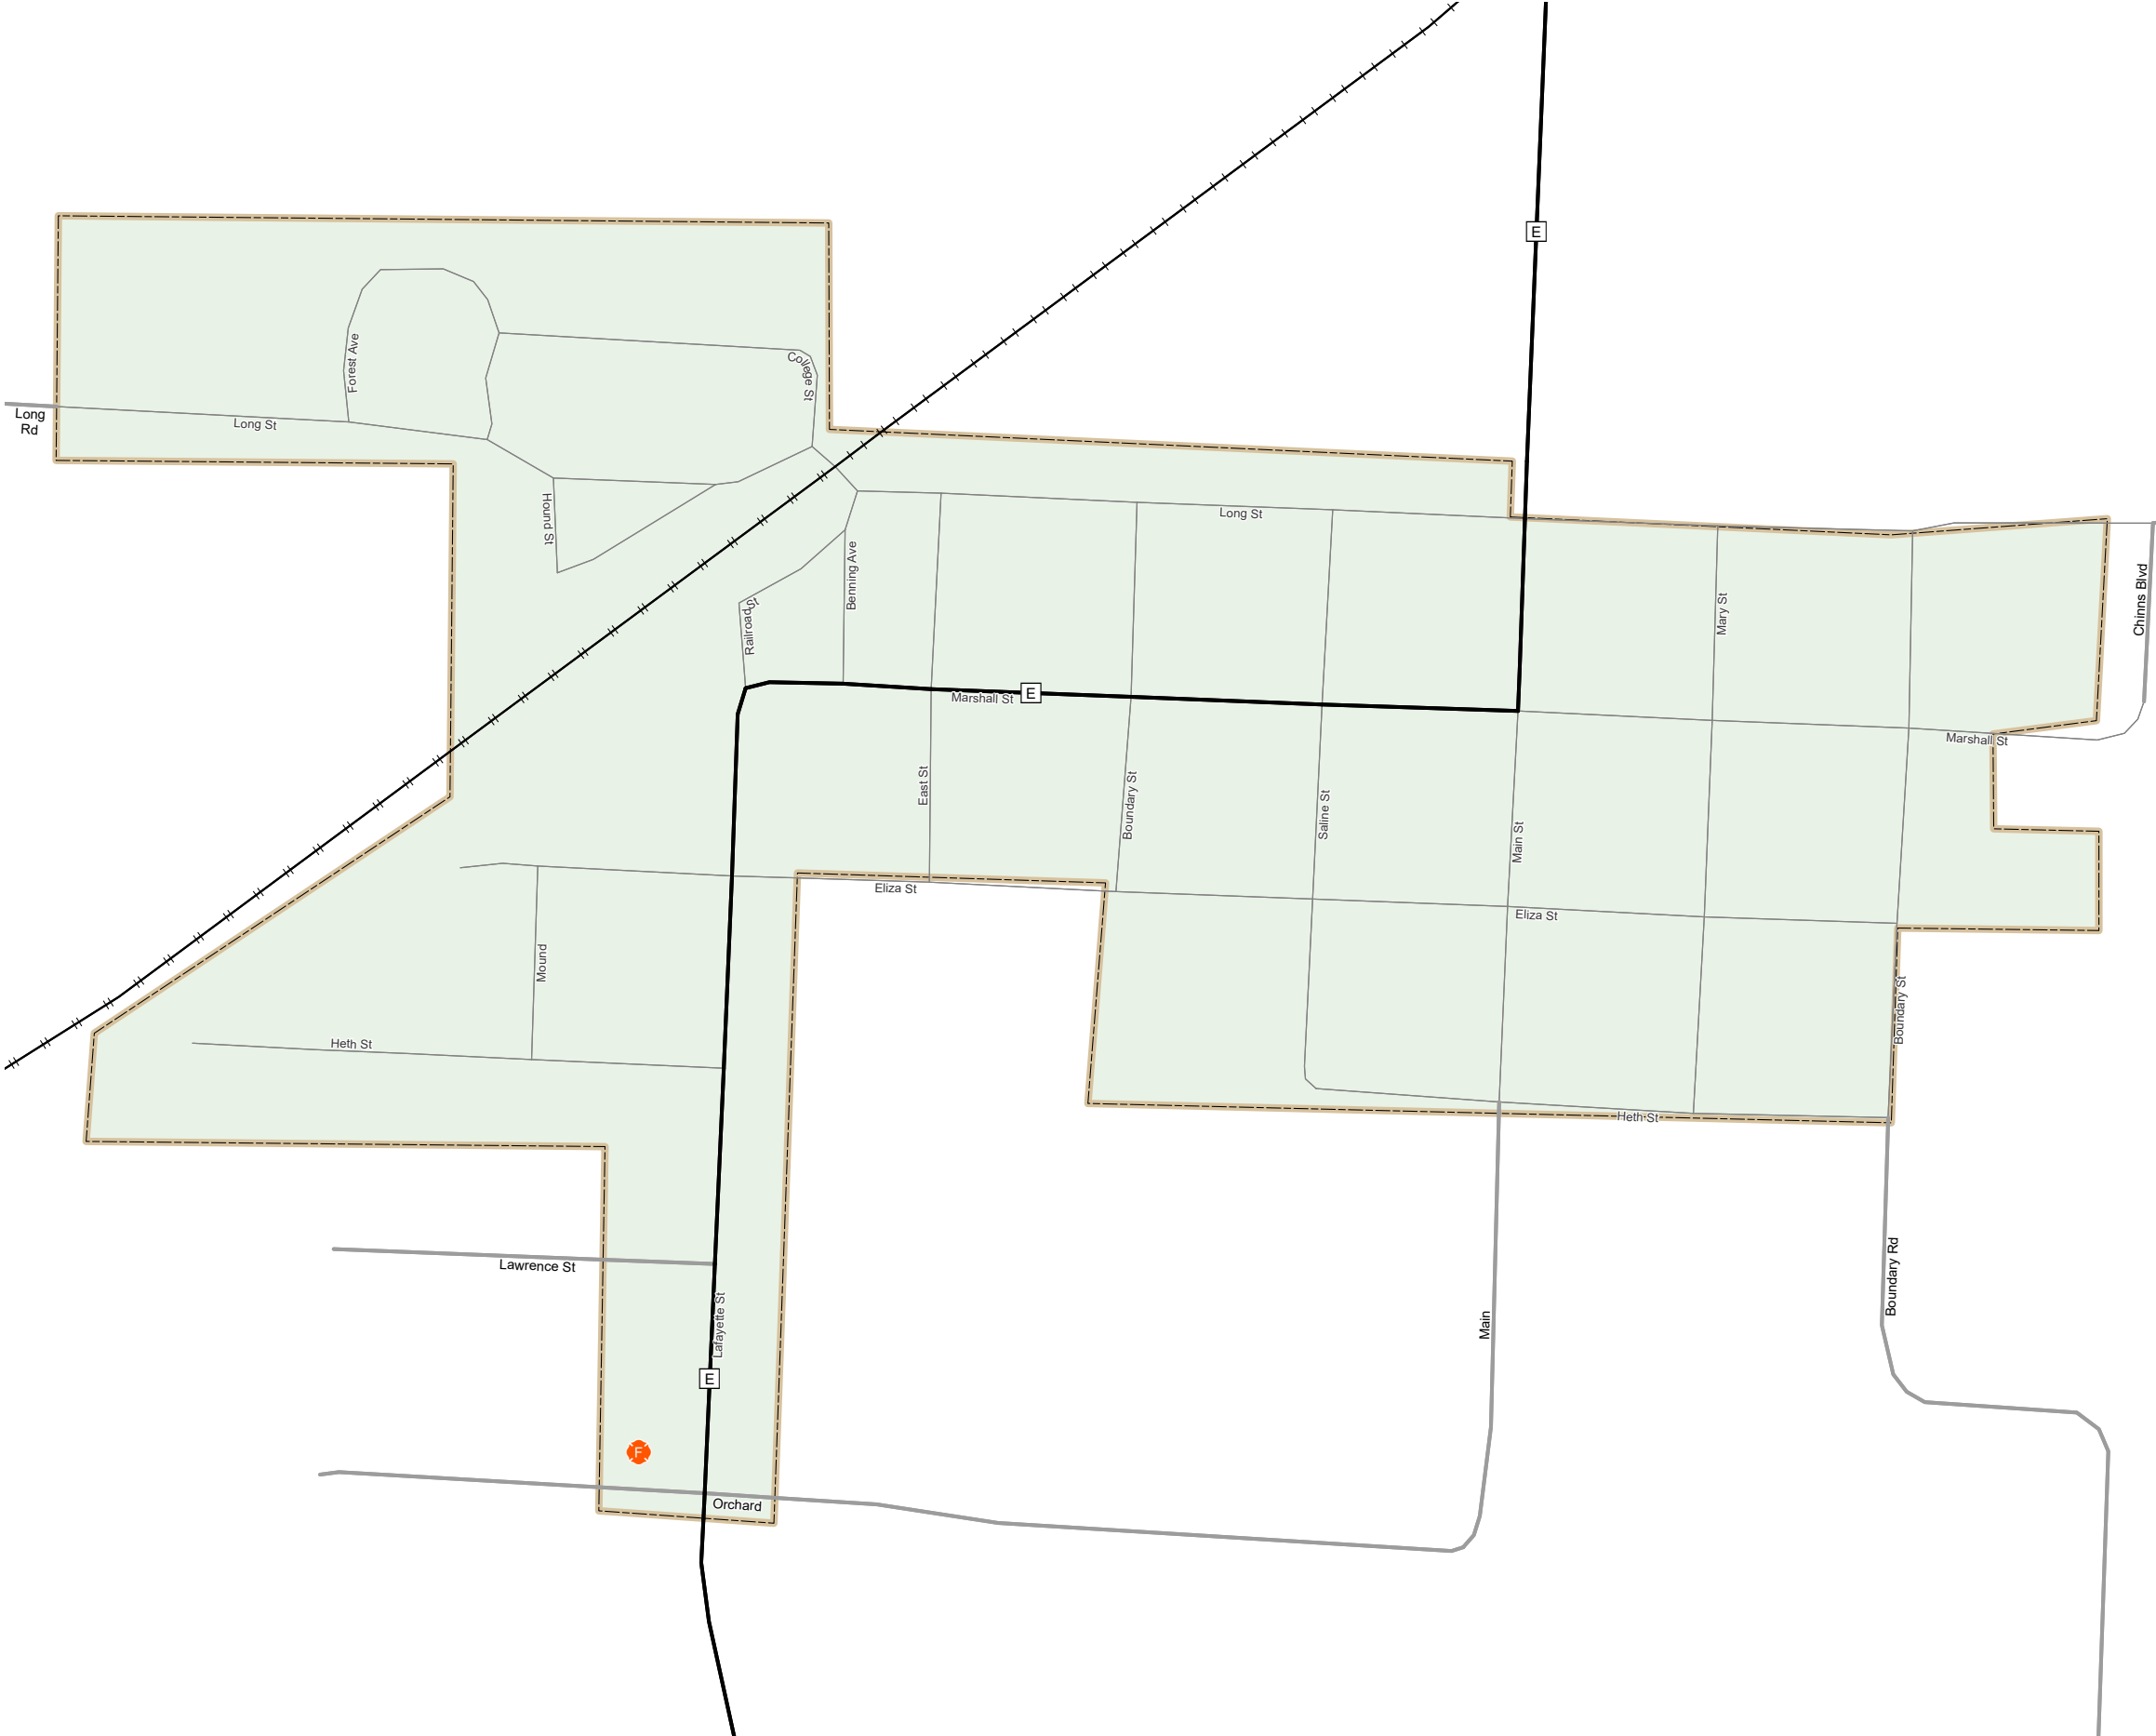

MAYVIEW

LAFAYETTE COUNTY
 MISSOURI
 KANSAS CITY DISTRICT

2026

Legend

-  Fire Station
-  Police Stations
-  MSHP Office
-  Hospitals
-  Airports
-  County Courthouse
-  MoDOT Maintenance
-  MoDOT Office
-  Cemetery
-  Amtrak Stations
-  MetroLink Stations
-  MetroLink Lines
-  City Limits
-  Interstate
-  Interstate Loop
-  US Route
-  Business Route
-  Missouri Route
-  Letter Route
-  County Road
-  Railroad
-  City Street
-  Other Routes
-  River/Stream
-  Lake/Large River
-  County