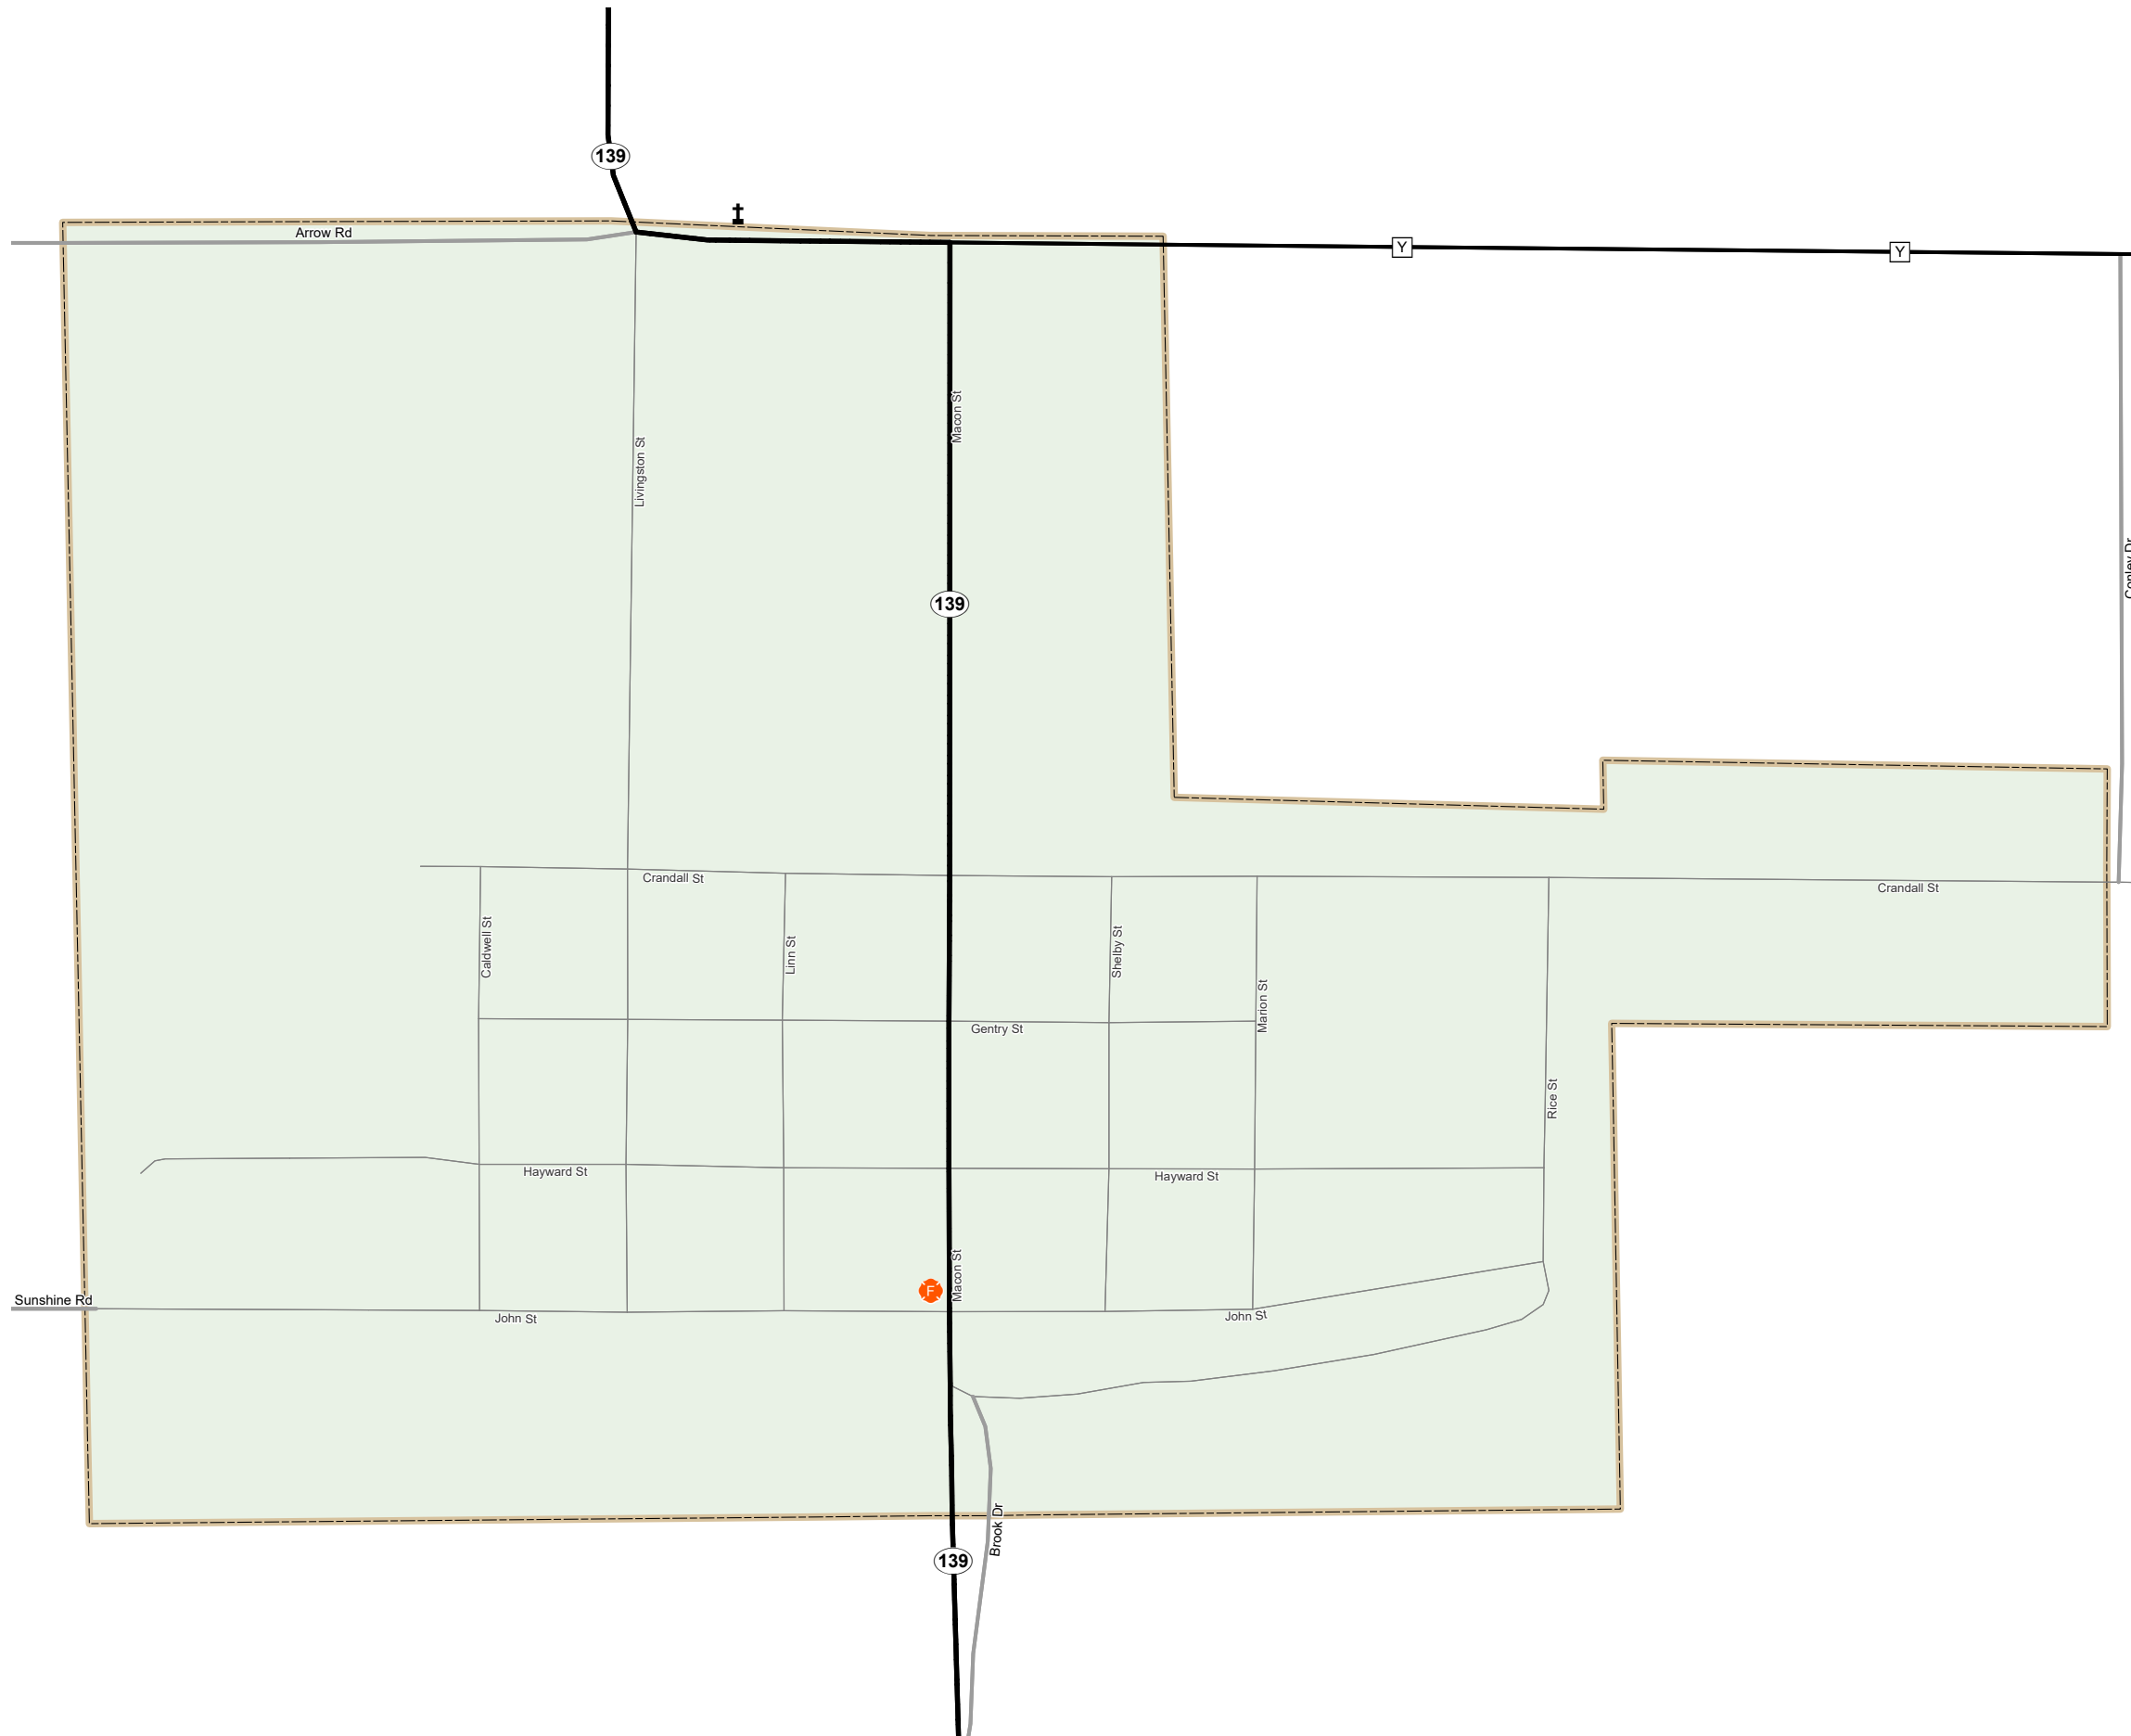

# MEADVILLE

LINN COUNTY

MISSOURI

NORTHWEST DISTRICT

2026

## Legend

- |  |                    |  |                  |
|--|--------------------|--|------------------|
|  | Fire Station       |  | Interstate       |
|  | Police Stations    |  | Interstate Loop  |
|  | MSHP Office        |  | US Route         |
|  | Hospitals          |  | Business Route   |
|  | Airports           |  | Missouri Route   |
|  | County Courthouse  |  | Letter Route     |
|  | MoDOT Maintenance  |  | County Road      |
|  | MoDOT Office       |  | Railroad         |
|  | Cemetery           |  | City Street      |
|  | Amtrak Stations    |  | Other Routes     |
|  | MetroLink Stations |  | River/Stream     |
|  | MetroLink Lines    |  | Lake/Large River |
|  | City Limits        |  | County           |