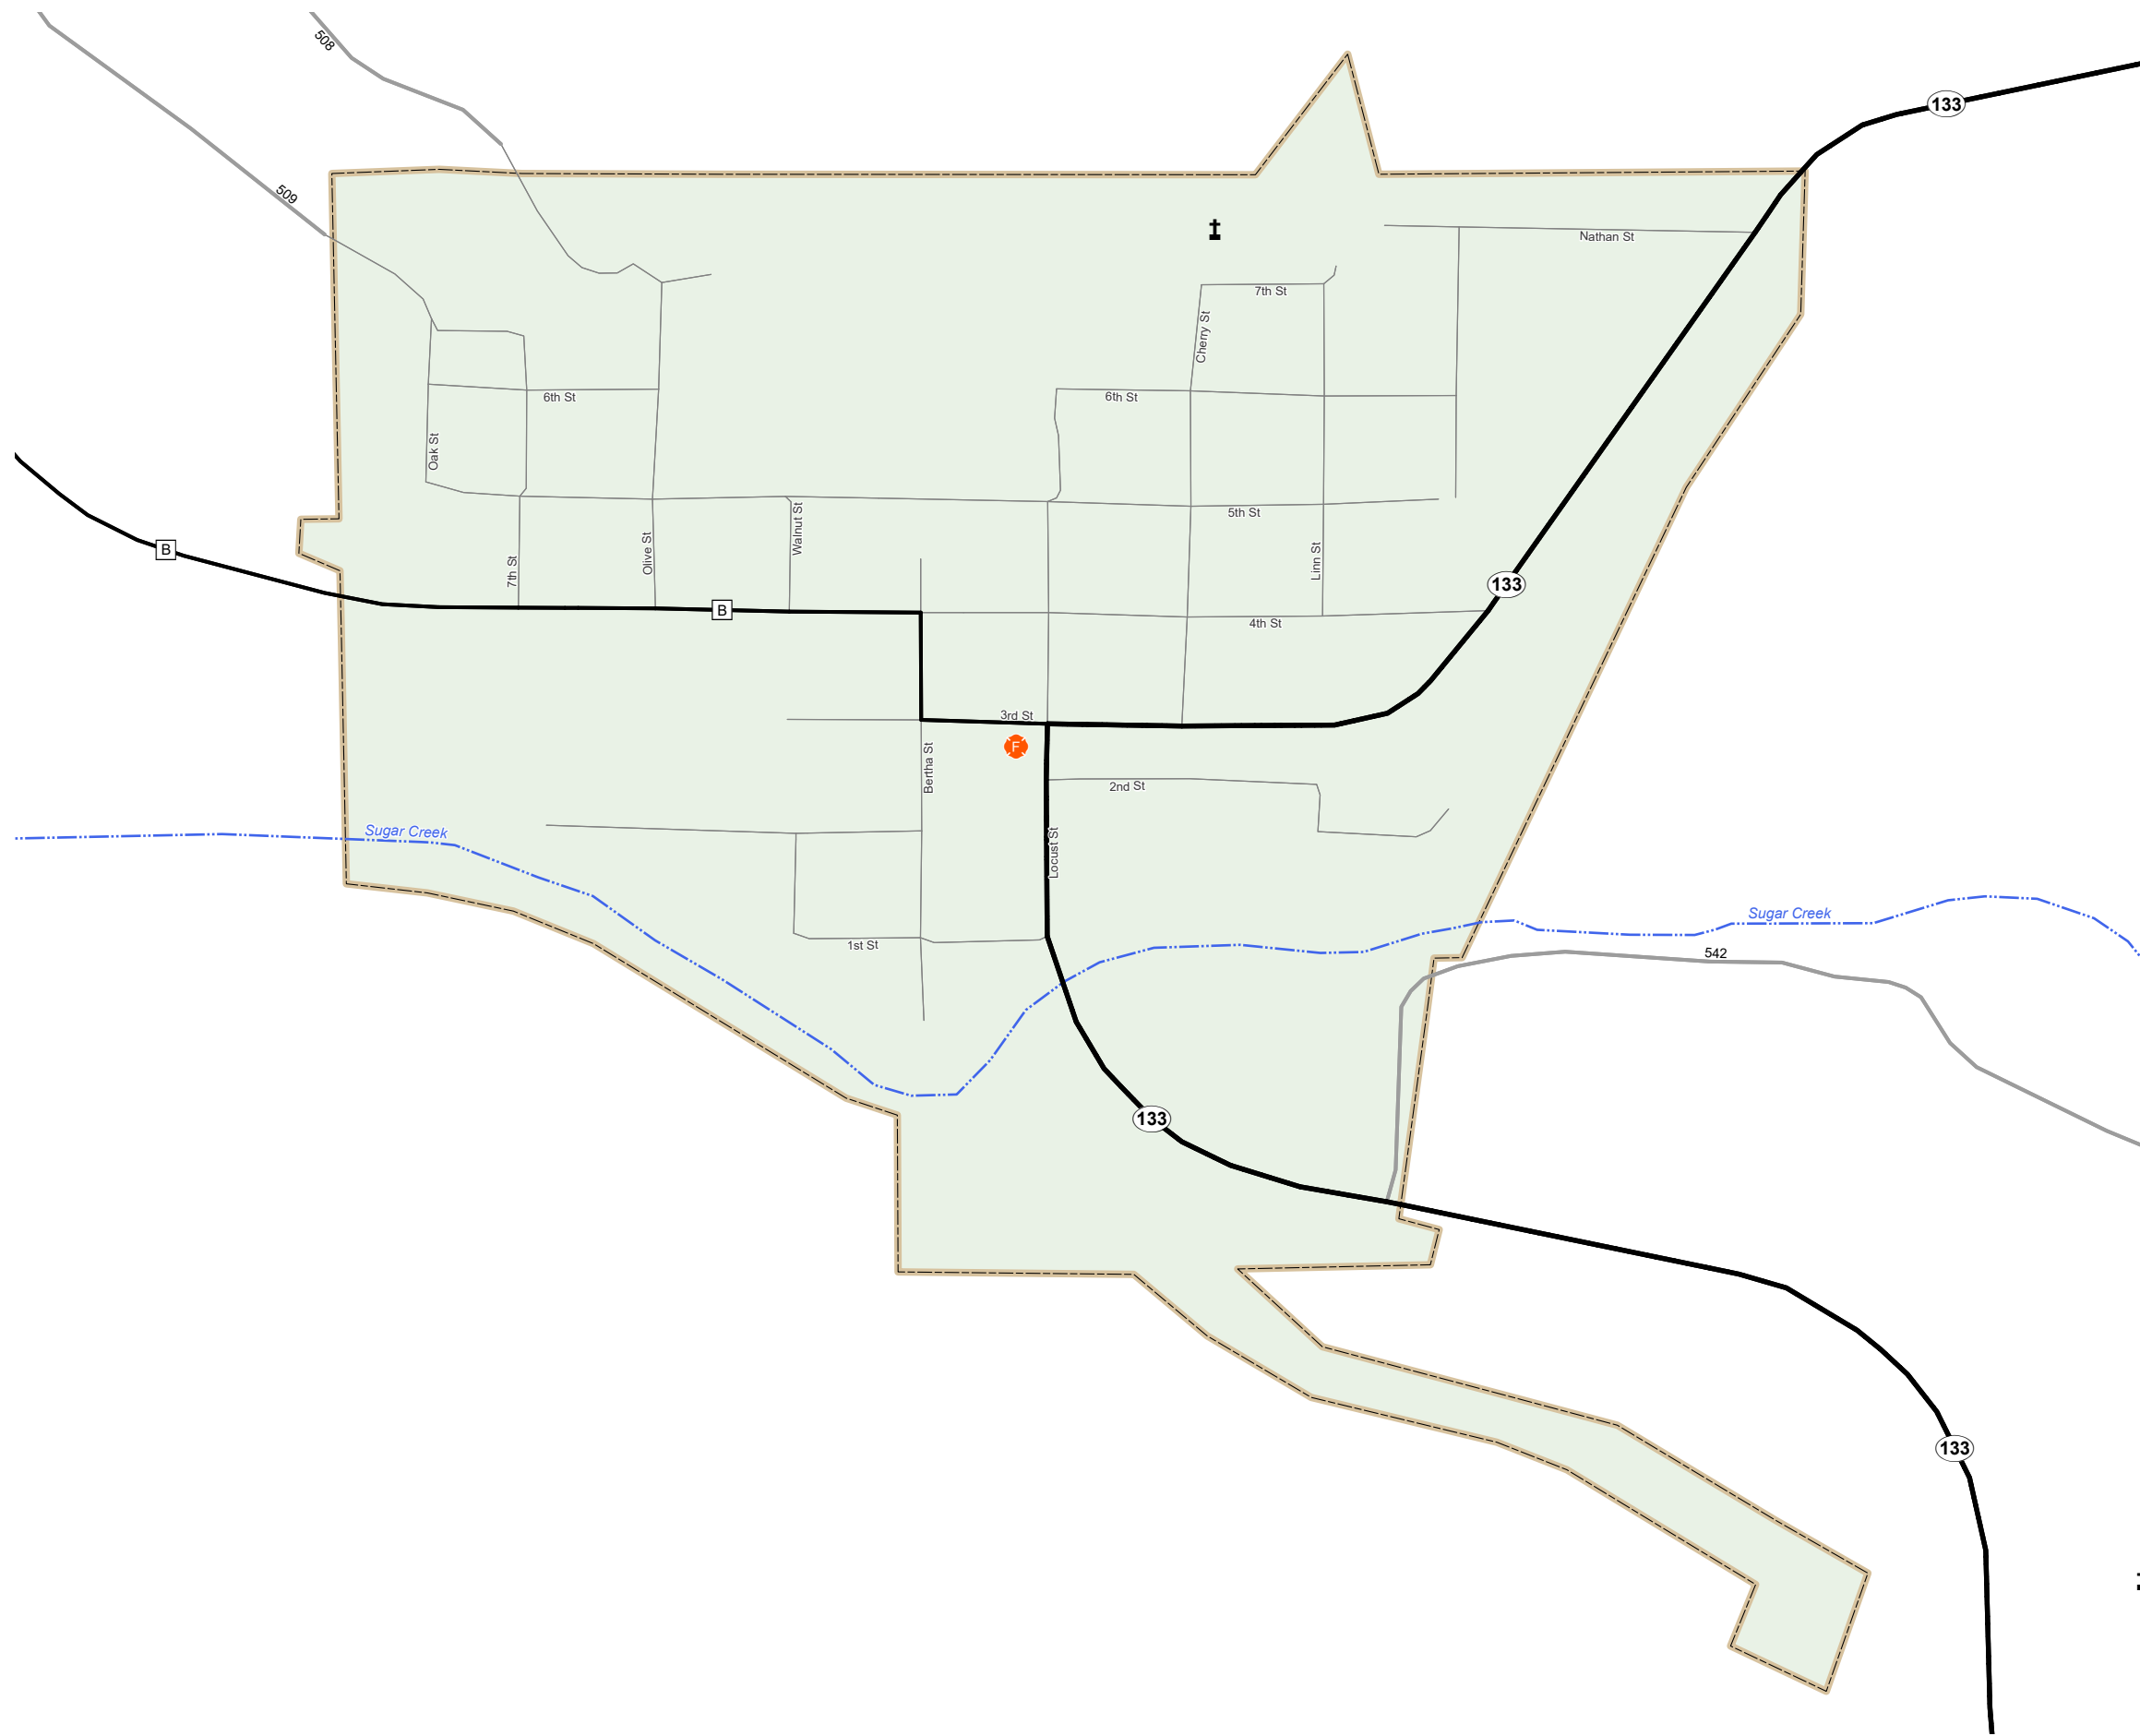

# META

## OSAGE COUNTY MISSOURI CENTRAL DISTRICT

2026

### Legend

- |  |  |
|--|--|
|  Fire Station       |  Interstate       |
|  Police Stations    |  Interstate Loop  |
|  MSHP Office        |  US Route         |
|  Hospitals          |  Business Route   |
|  Airports           |  Missouri Route   |
|  County Courthouse  |  Letter Route     |
|  MoDOT Maintenance  |  County Road      |
|  MoDOT Office       |  Railroad         |
|  Cemetery           |  City Street      |
|  Amtrak Stations    |  River/Stream     |
|  MetroLink Stations |  Lake/Large River |
|  MetroLink Lines    |  City Limits      |
|  City Limits       |  County          |