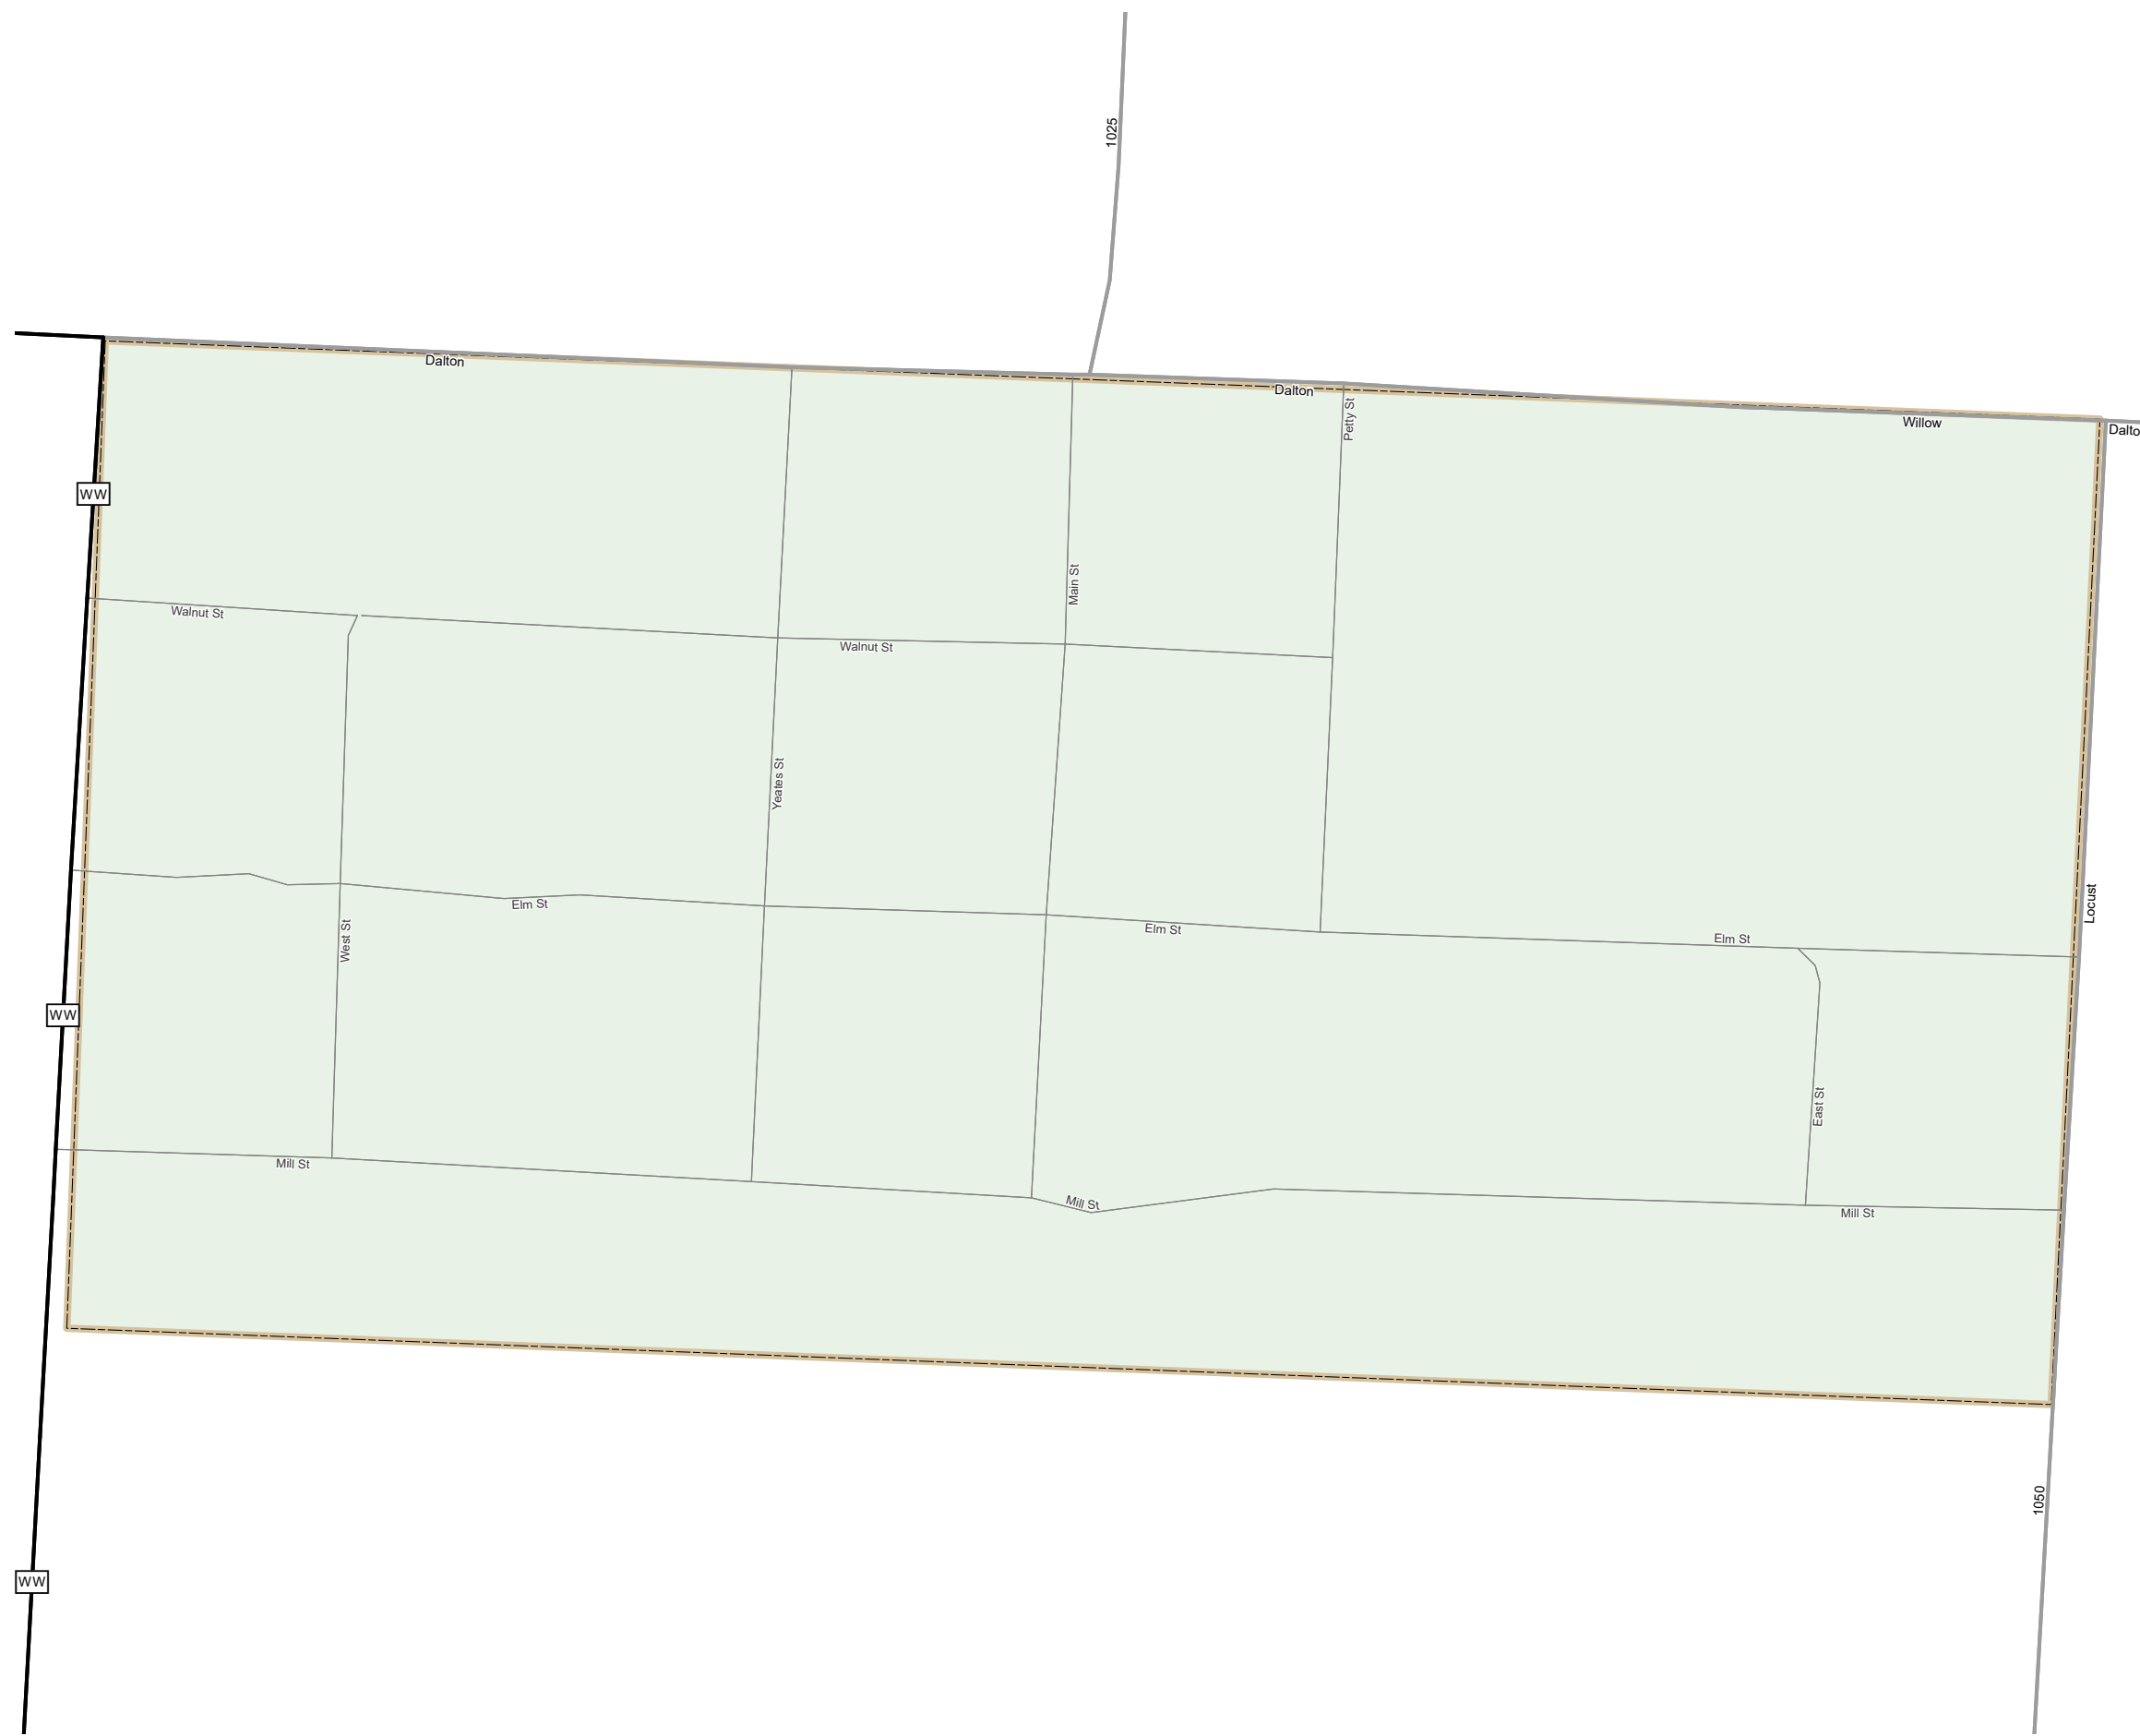

# METZ

VERNON COUNTY

MISSOURI

SOUTHWEST DISTRICT

2026

## Legend

- |                    |                  |
|--------------------|------------------|
| Fire Station       | Interstate       |
| Police Stations    | Interstate Loop  |
| MSHP Office        | US Route         |
| Hospitals          | Business Route   |
| Airports           | Missouri Route   |
| County Courthouse  | Letter Route     |
| MoDOT Maintenance  | County Road      |
| MoDOT Office       | Railroad         |
| Cemetery           | City Street      |
| Amtrak Stations    | Other Routes     |
| MetroLink Stations | River/Stream     |
| MetroLink Lines    | Lake/Large River |
| City Limits        | County           |