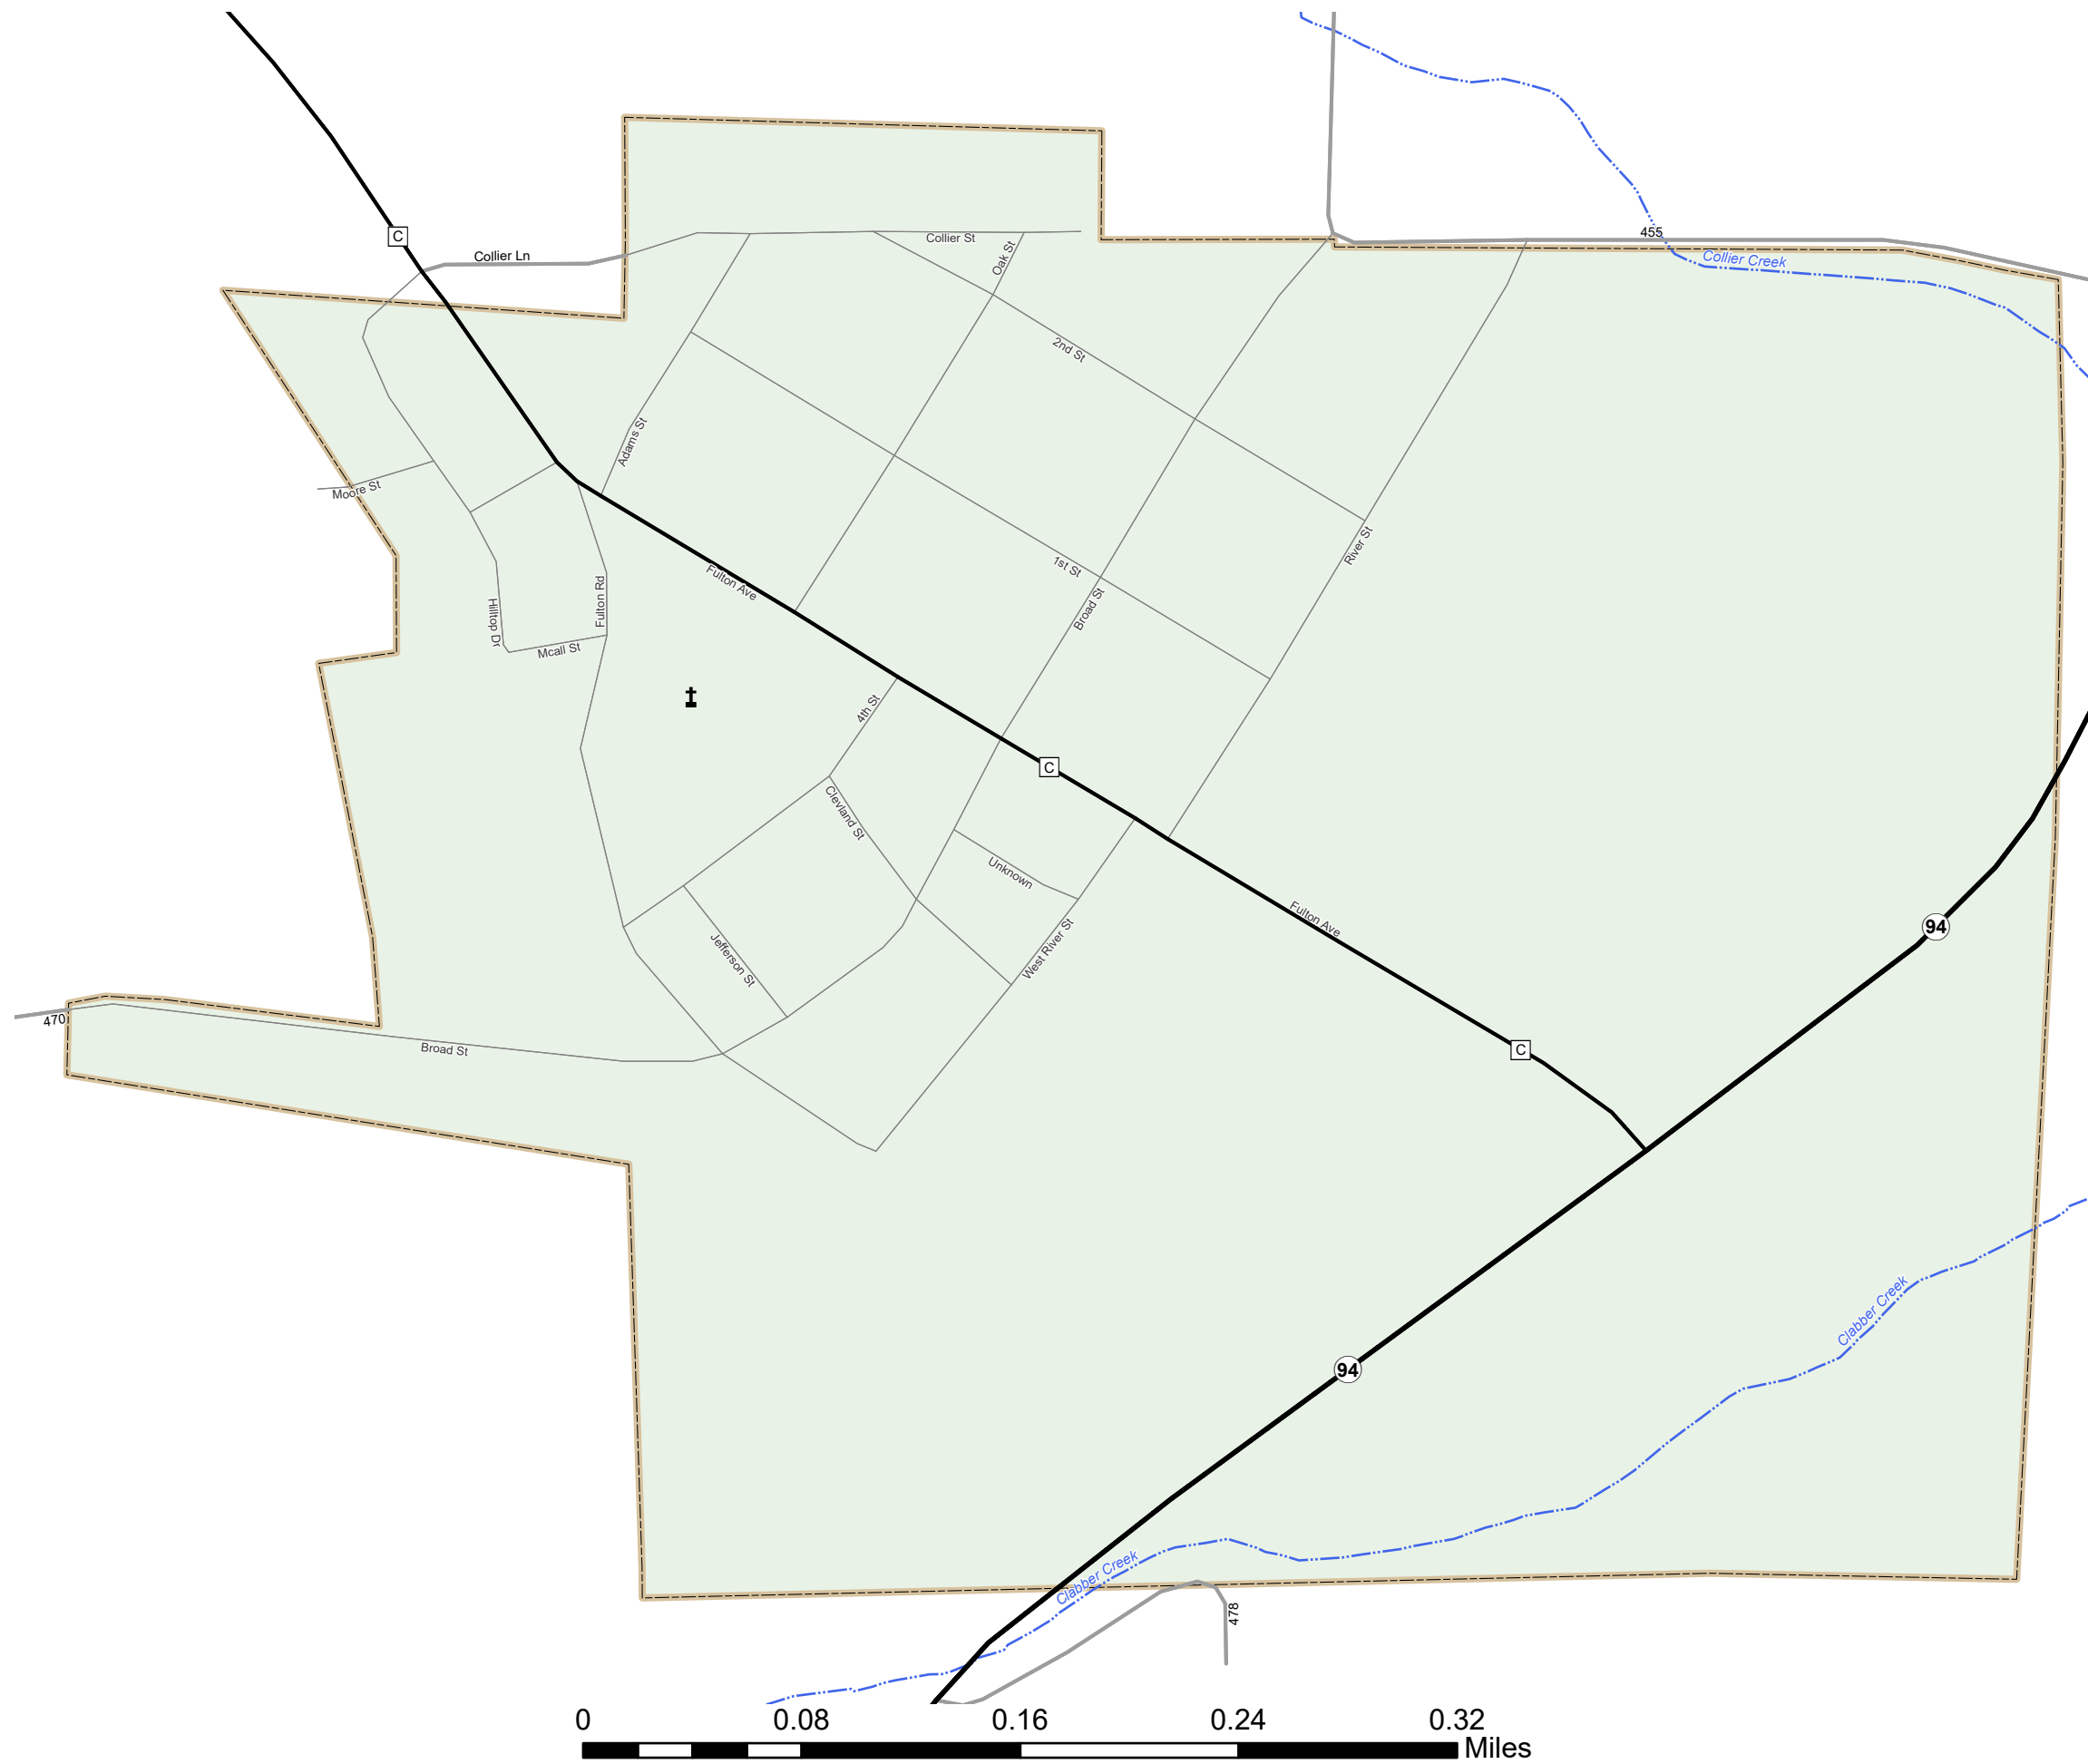

MOKANE

CALLAWAY COUNTY

MISSOURI

CENTRAL DISTRICT

2026

Legend

- | | |
|--|--|
|  Fire Station |  Interstate |
|  Police Stations |  Interstate Loop |
|  MSHP Office |  US Route |
|  Hospitals |  Business Route |
|  Airports |  Missouri Route |
|  County Courthouse |  Letter Route |
|  MoDOT Maintenance |  County Road |
|  MoDOT Office |  Railroad |
|  Cemetery |  City Street |
|  Amtrak Stations |  River/Stream |
|  MetroLink Stations |  Lake/Large River |
|  MetroLink Lines |  City Limits |
|  City Limits |  County |