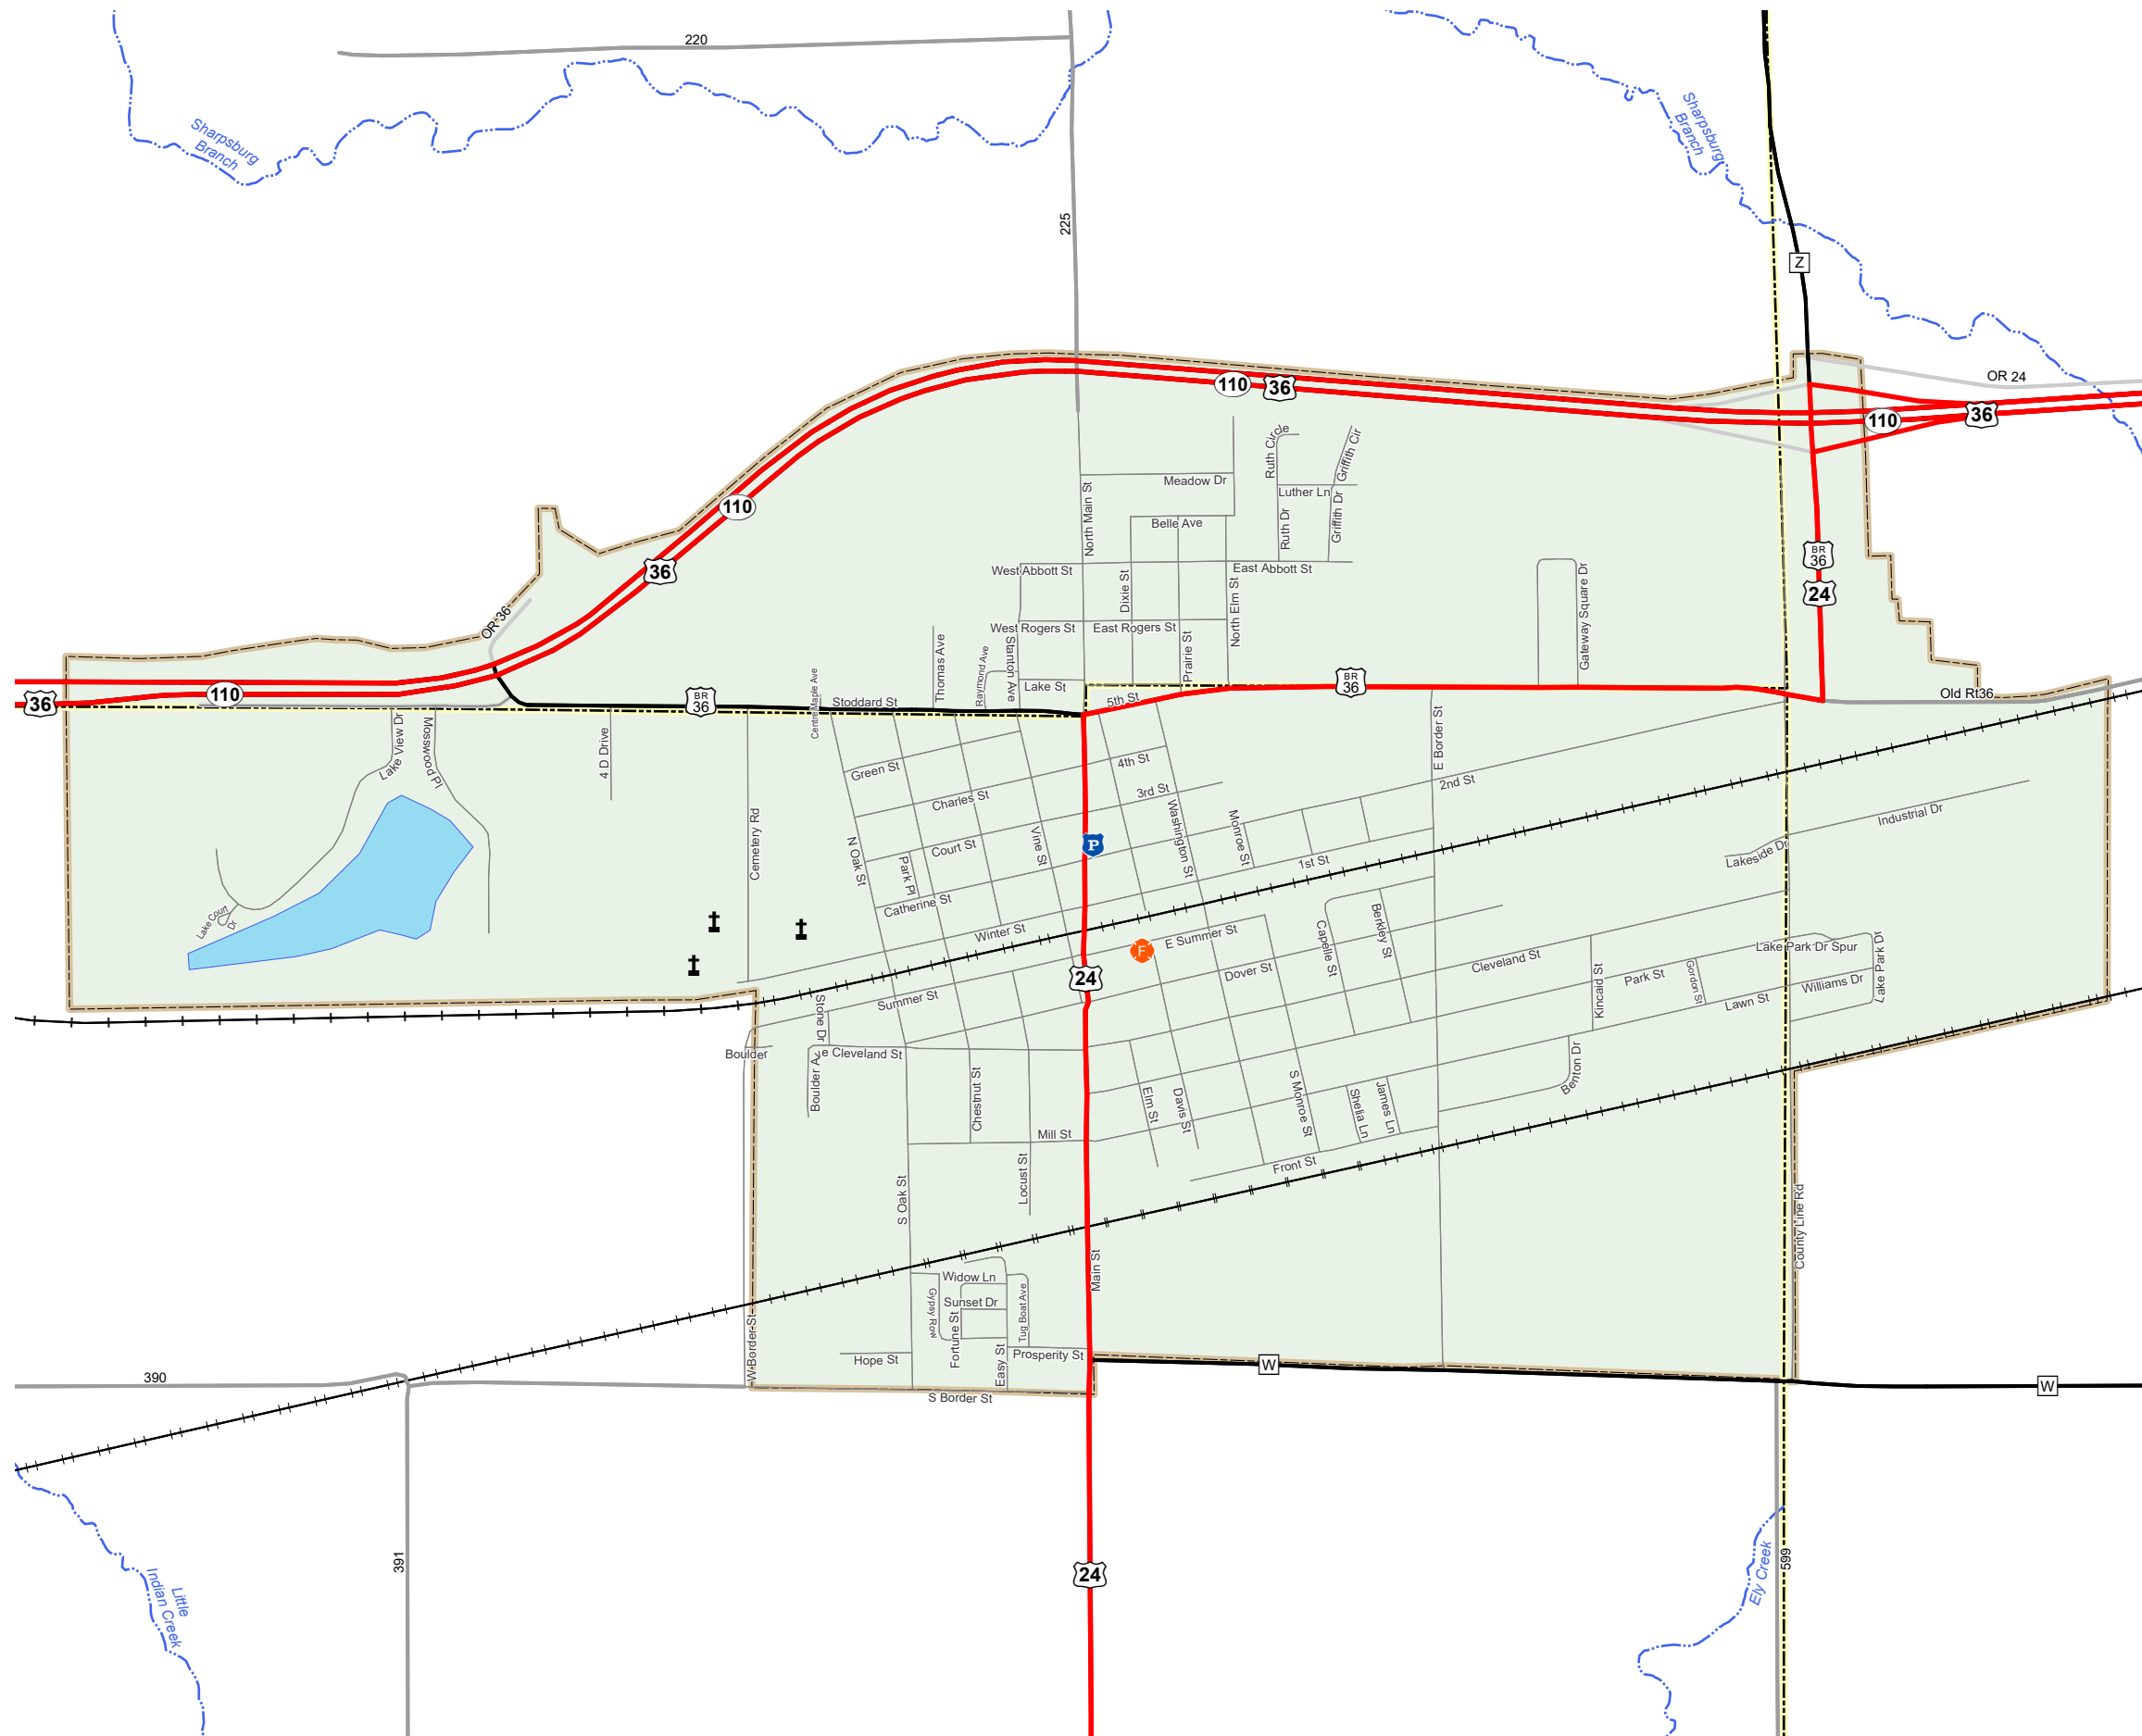

MONROE CITY

MONROE COUNTY

MISSOURI

NORTHEAST DISTRICT

2026

Legend

- | | | | |
|--|--------------------|--|------------------|
| | Fire Station | | Interstate |
| | Police Stations | | Interstate Loop |
| | MSHP Office | | US Route |
| | Hospitals | | Business Route |
| | Airports | | Missouri Route |
| | County Courthouse | | Letter Route |
| | MoDOT Maintenance | | County Road |
| | MoDOT Office | | Railroad |
| | Cemetery | | City Street |
| | Amtrak Stations | | Other Routes |
| | MetroLink Stations | | River/Stream |
| | MetroLink Lines | | Lake/Large River |
| | City Limits | | County |

MISSOURI DEPARTMENT OF TRANSPORTATION
TRANSPORTATION PLANNING
1-888-ASK-MODOT
WWW.MODOT.ORG
January 2026