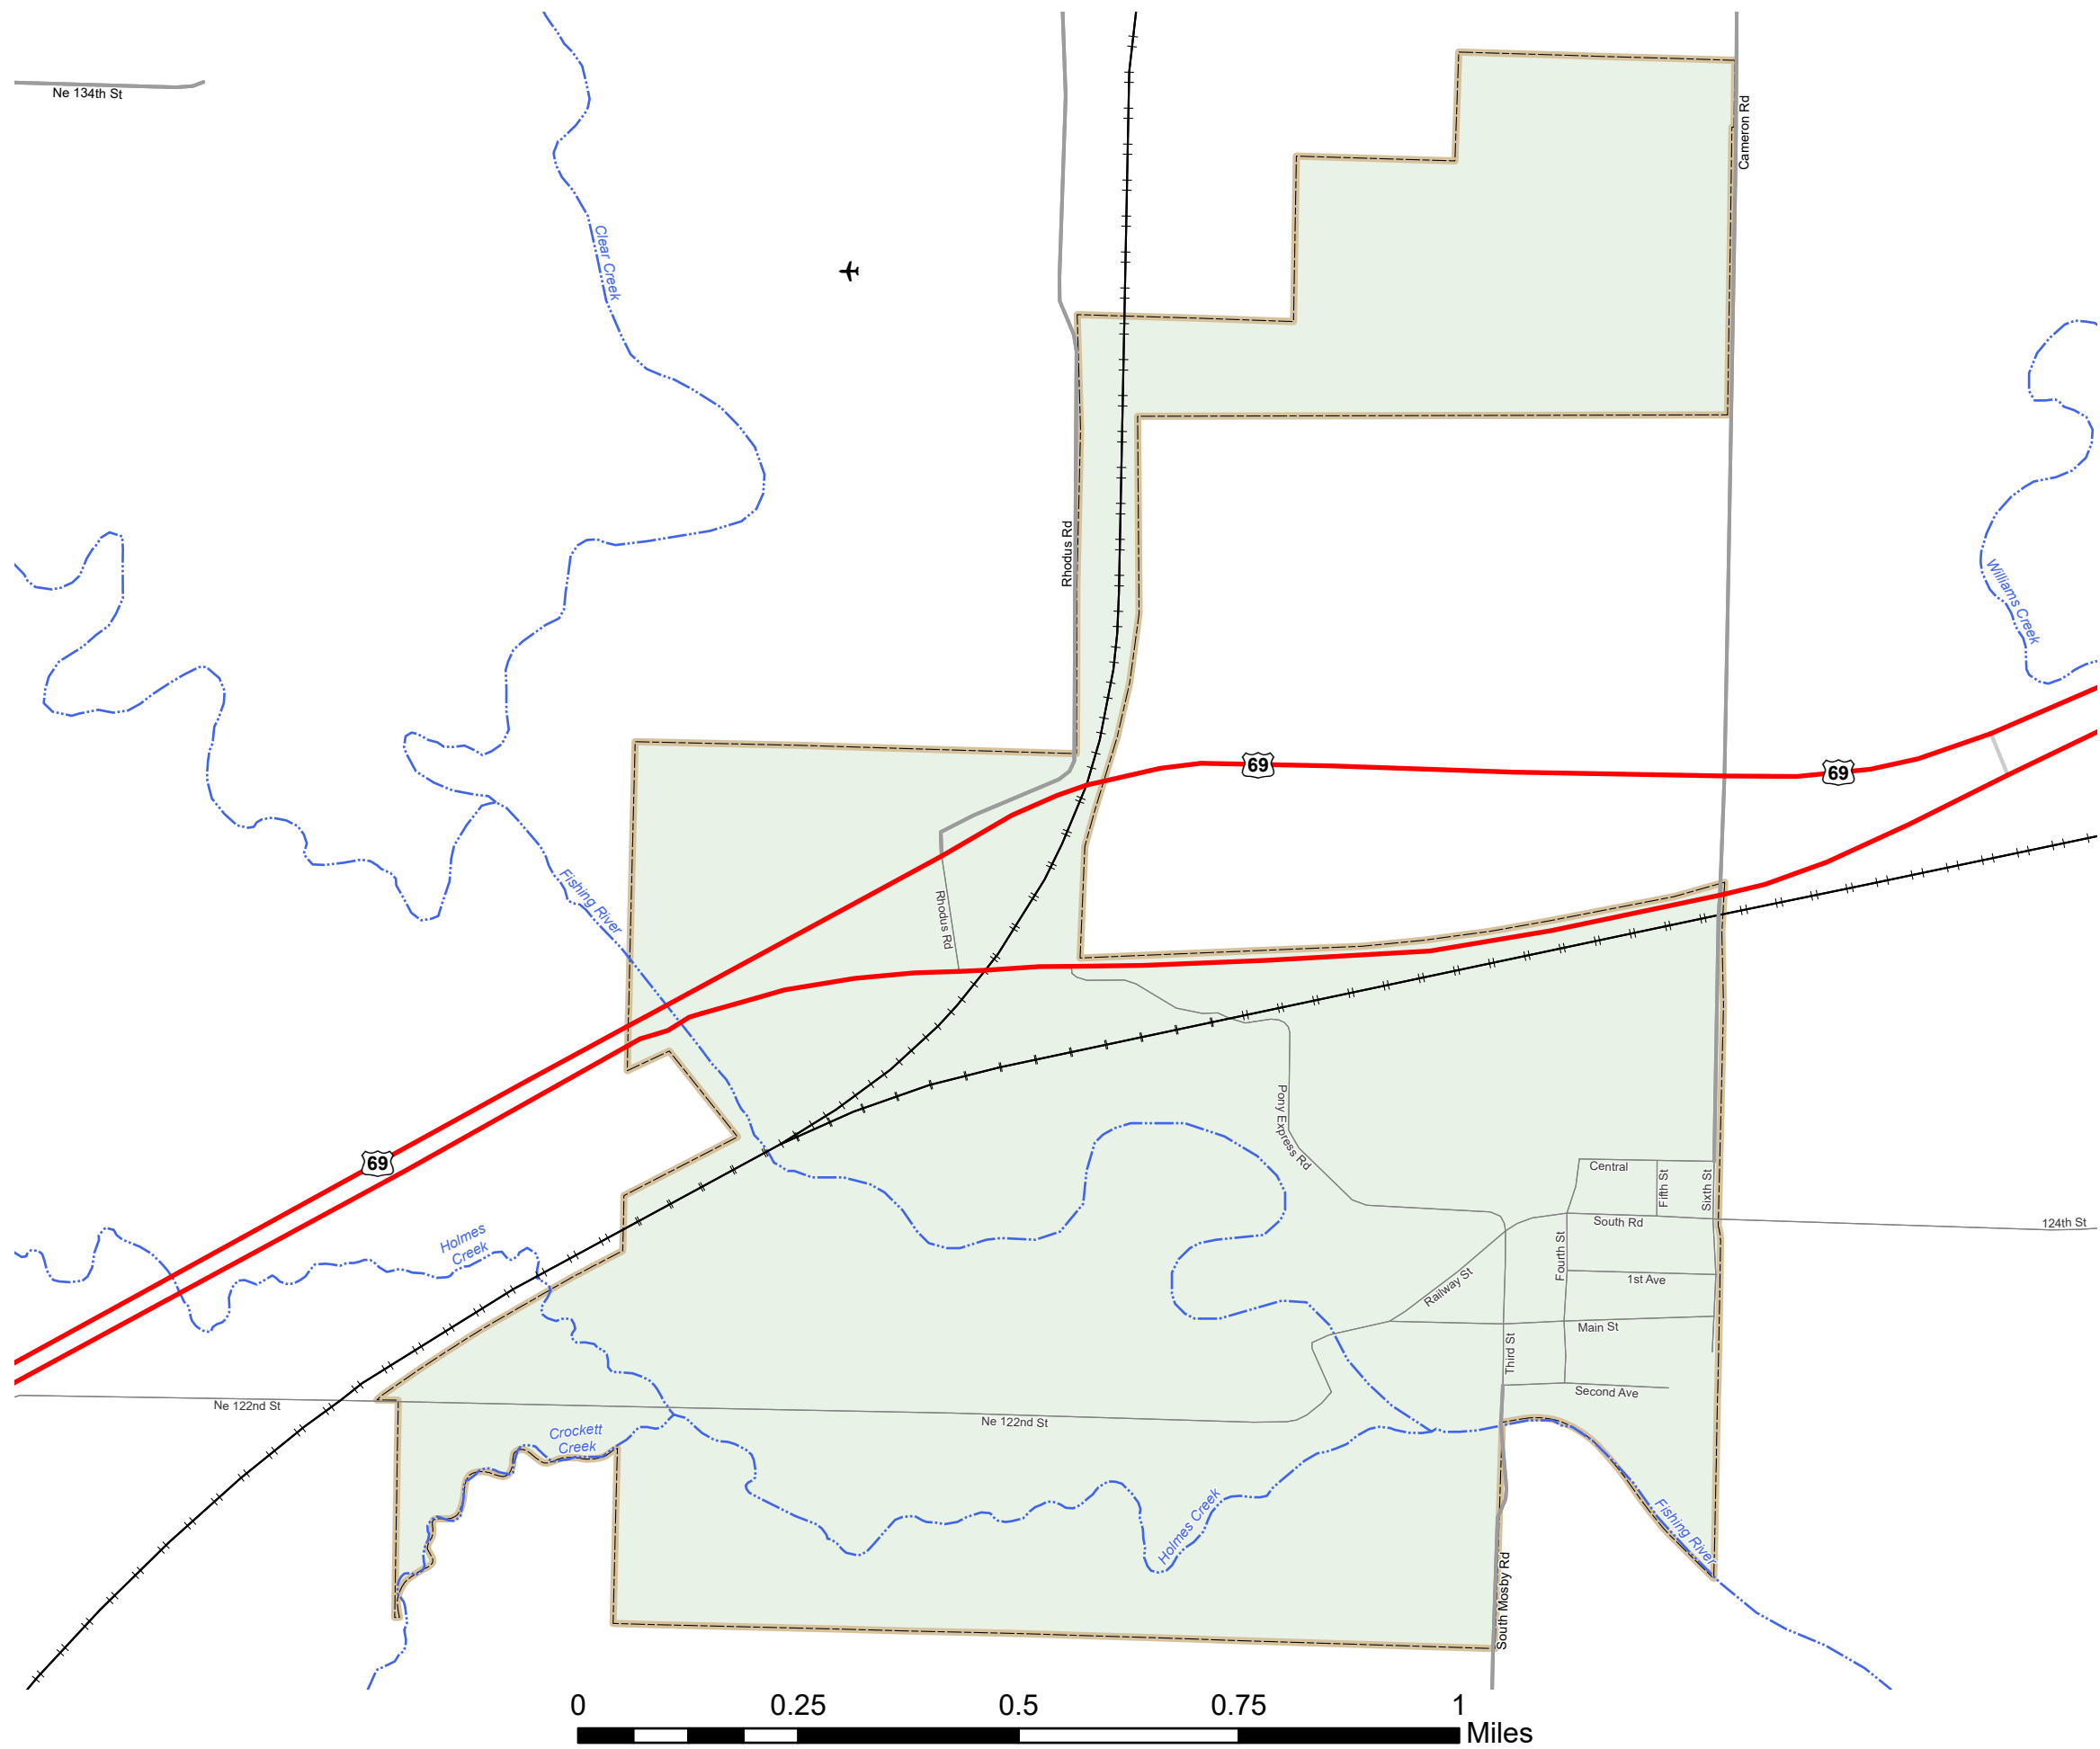

# MOSBY

CLAY COUNTY

MISSOURI

KANSAS CITY DISTRICT

2026

## Legend

- |                    |                  |
|--------------------|------------------|
| Fire Station       | Interstate       |
| Police Stations    | Interstate Loop  |
| MSHP Office        | US Route         |
| Hospitals          | Business Route   |
| Airports           | Missouri Route   |
| County Courthouse  | Letter Road      |
| MoDOT Maintenance  | County Road      |
| MoDOT Office       | Railroad         |
| Cemetery           | City Street      |
| Amtrak Stations    | Other Routes     |
| MetroLink Stations | River/Stream     |
| MetroLink Lines    | Lake/Large River |
| City Limits        | County           |