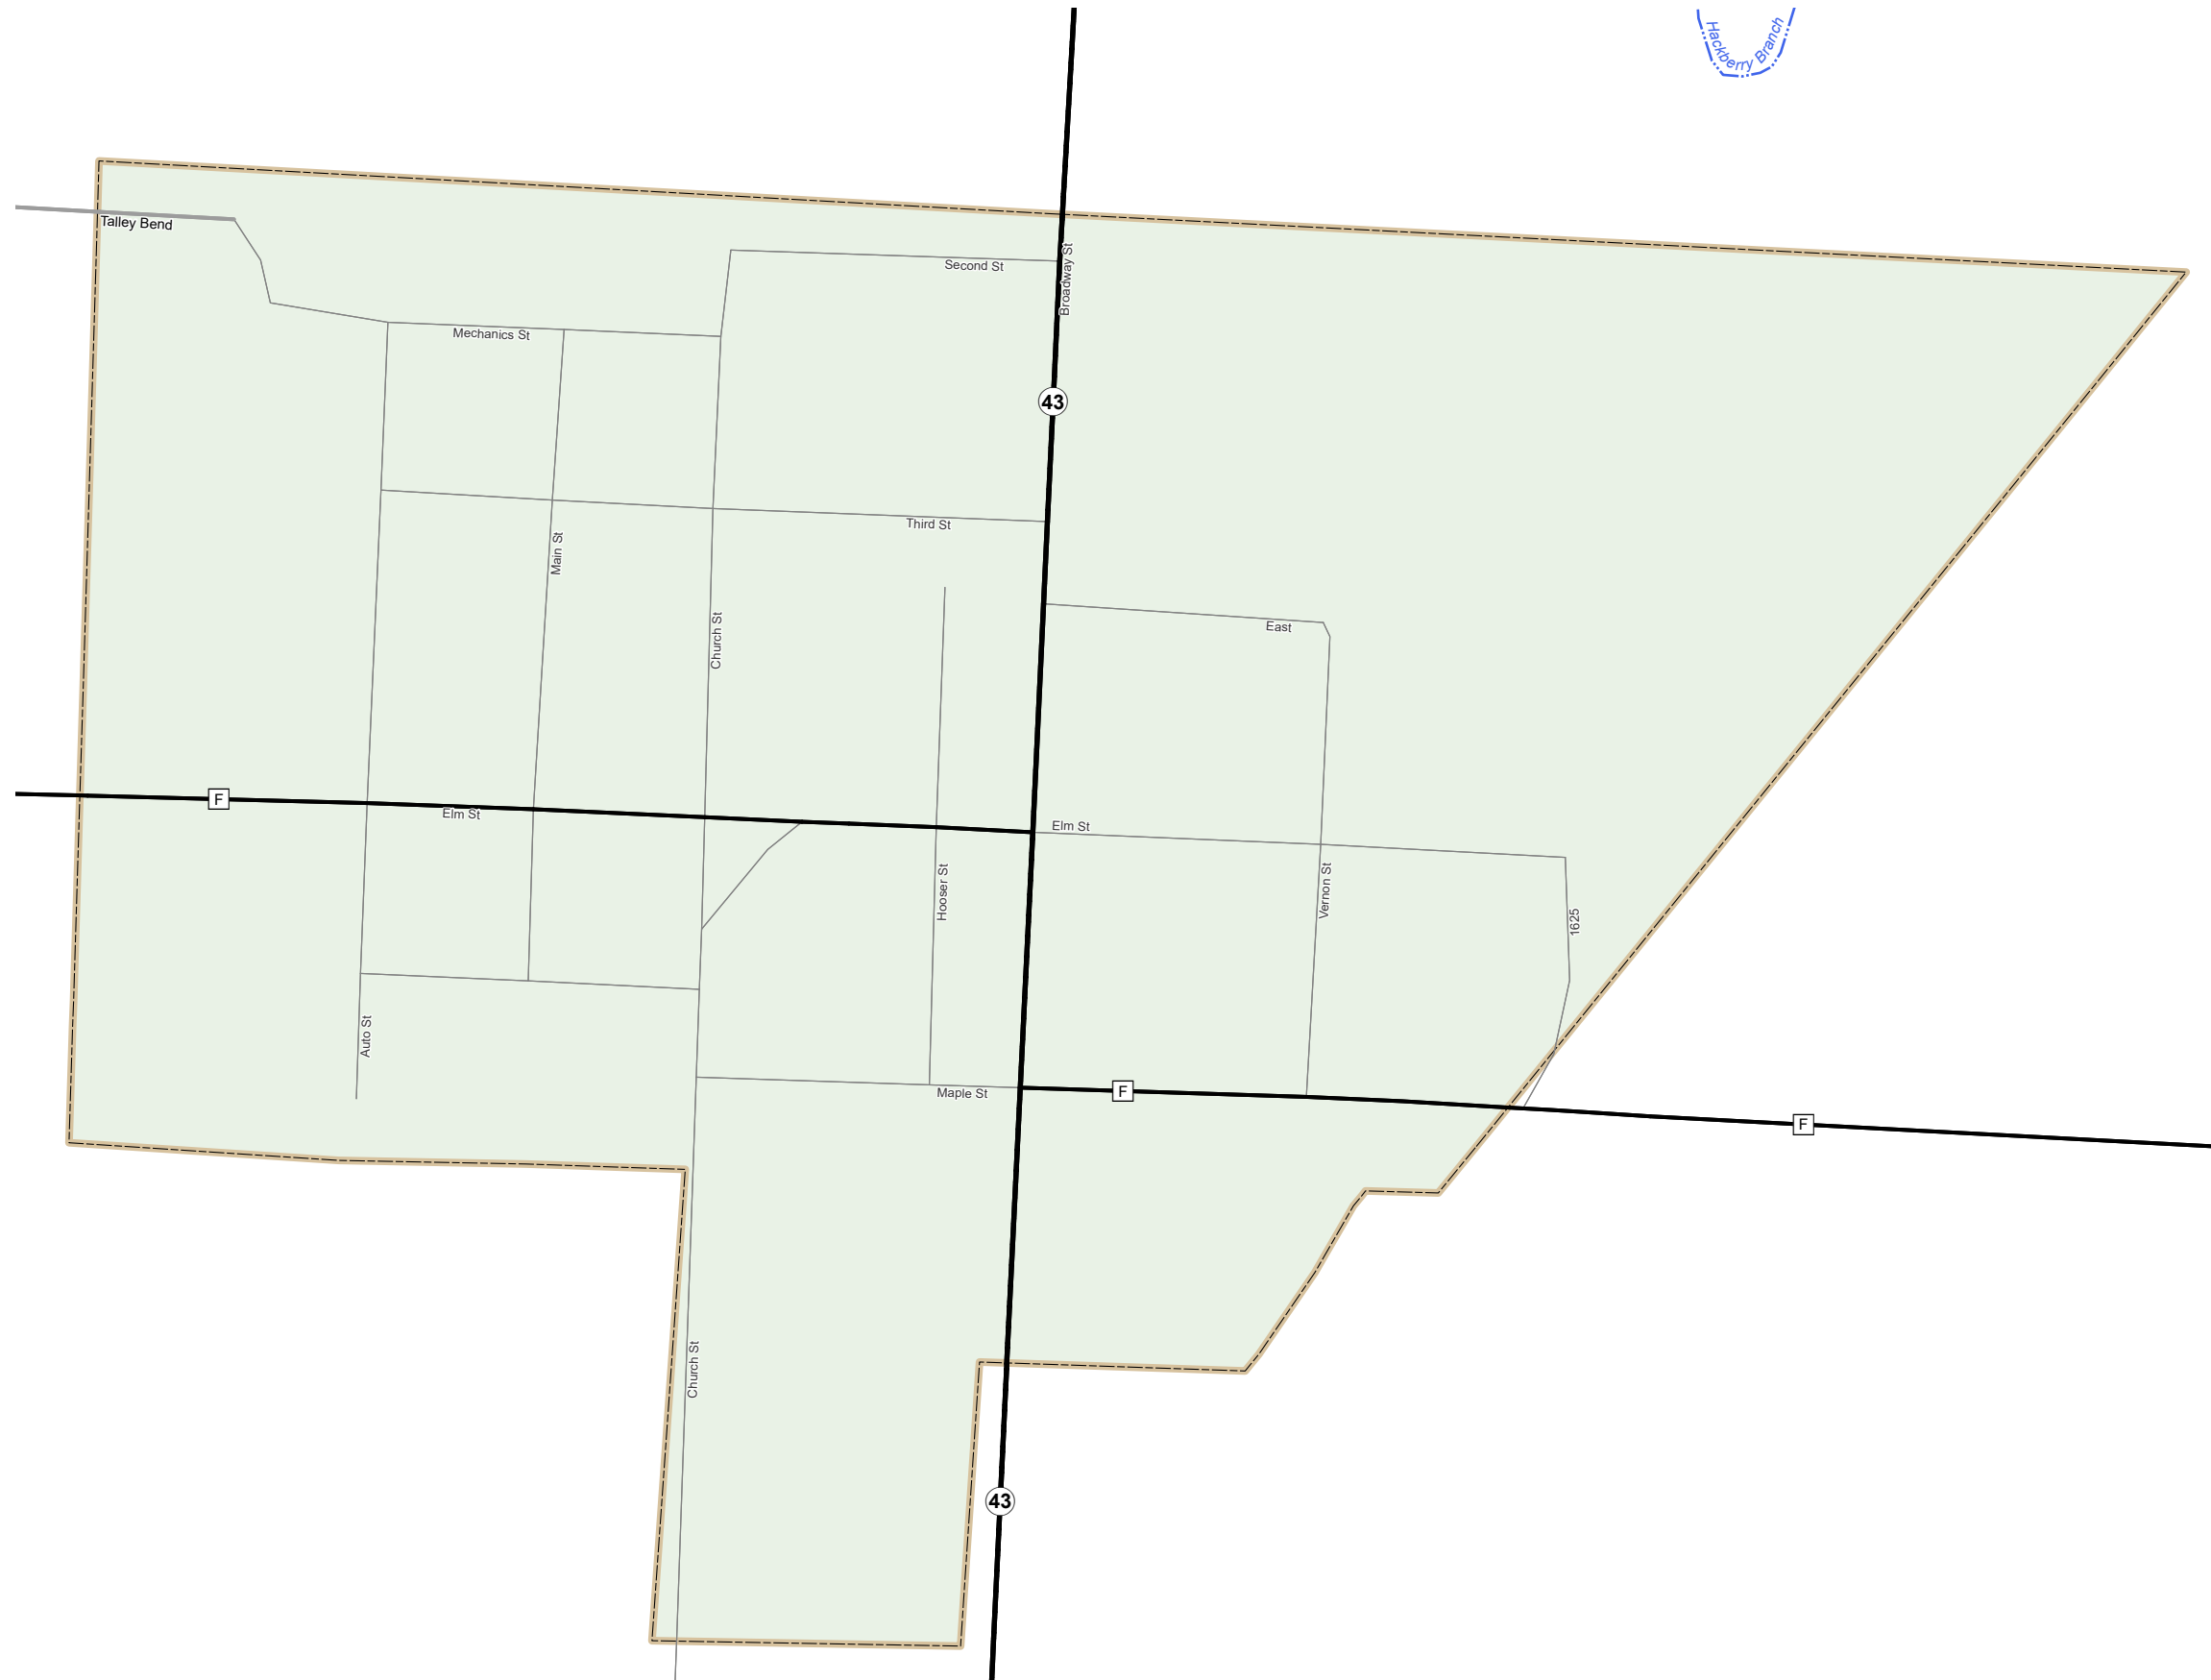

MOUNDVILLE

VERNON COUNTY

MISSOURI

SOUTHWEST DISTRICT

2026

Legend

- Fire Station
- Police Stations
- MSHP Office
- Hospitals
- Airports
- County Courthouse
- MoDOT Maintenance
- MoDOT Office
- Cemetery
- Amtrak Stations
- MetroLink Stations
- MetroLink Lines
- City Limits
- Interstate
- Interstate Loop
- US Route
- Business Route
- Missouri Route
- Letter Route
- County Road
- Railroad
- City Street
- Other Routes
- River/Stream
- Lake/Large River
- County