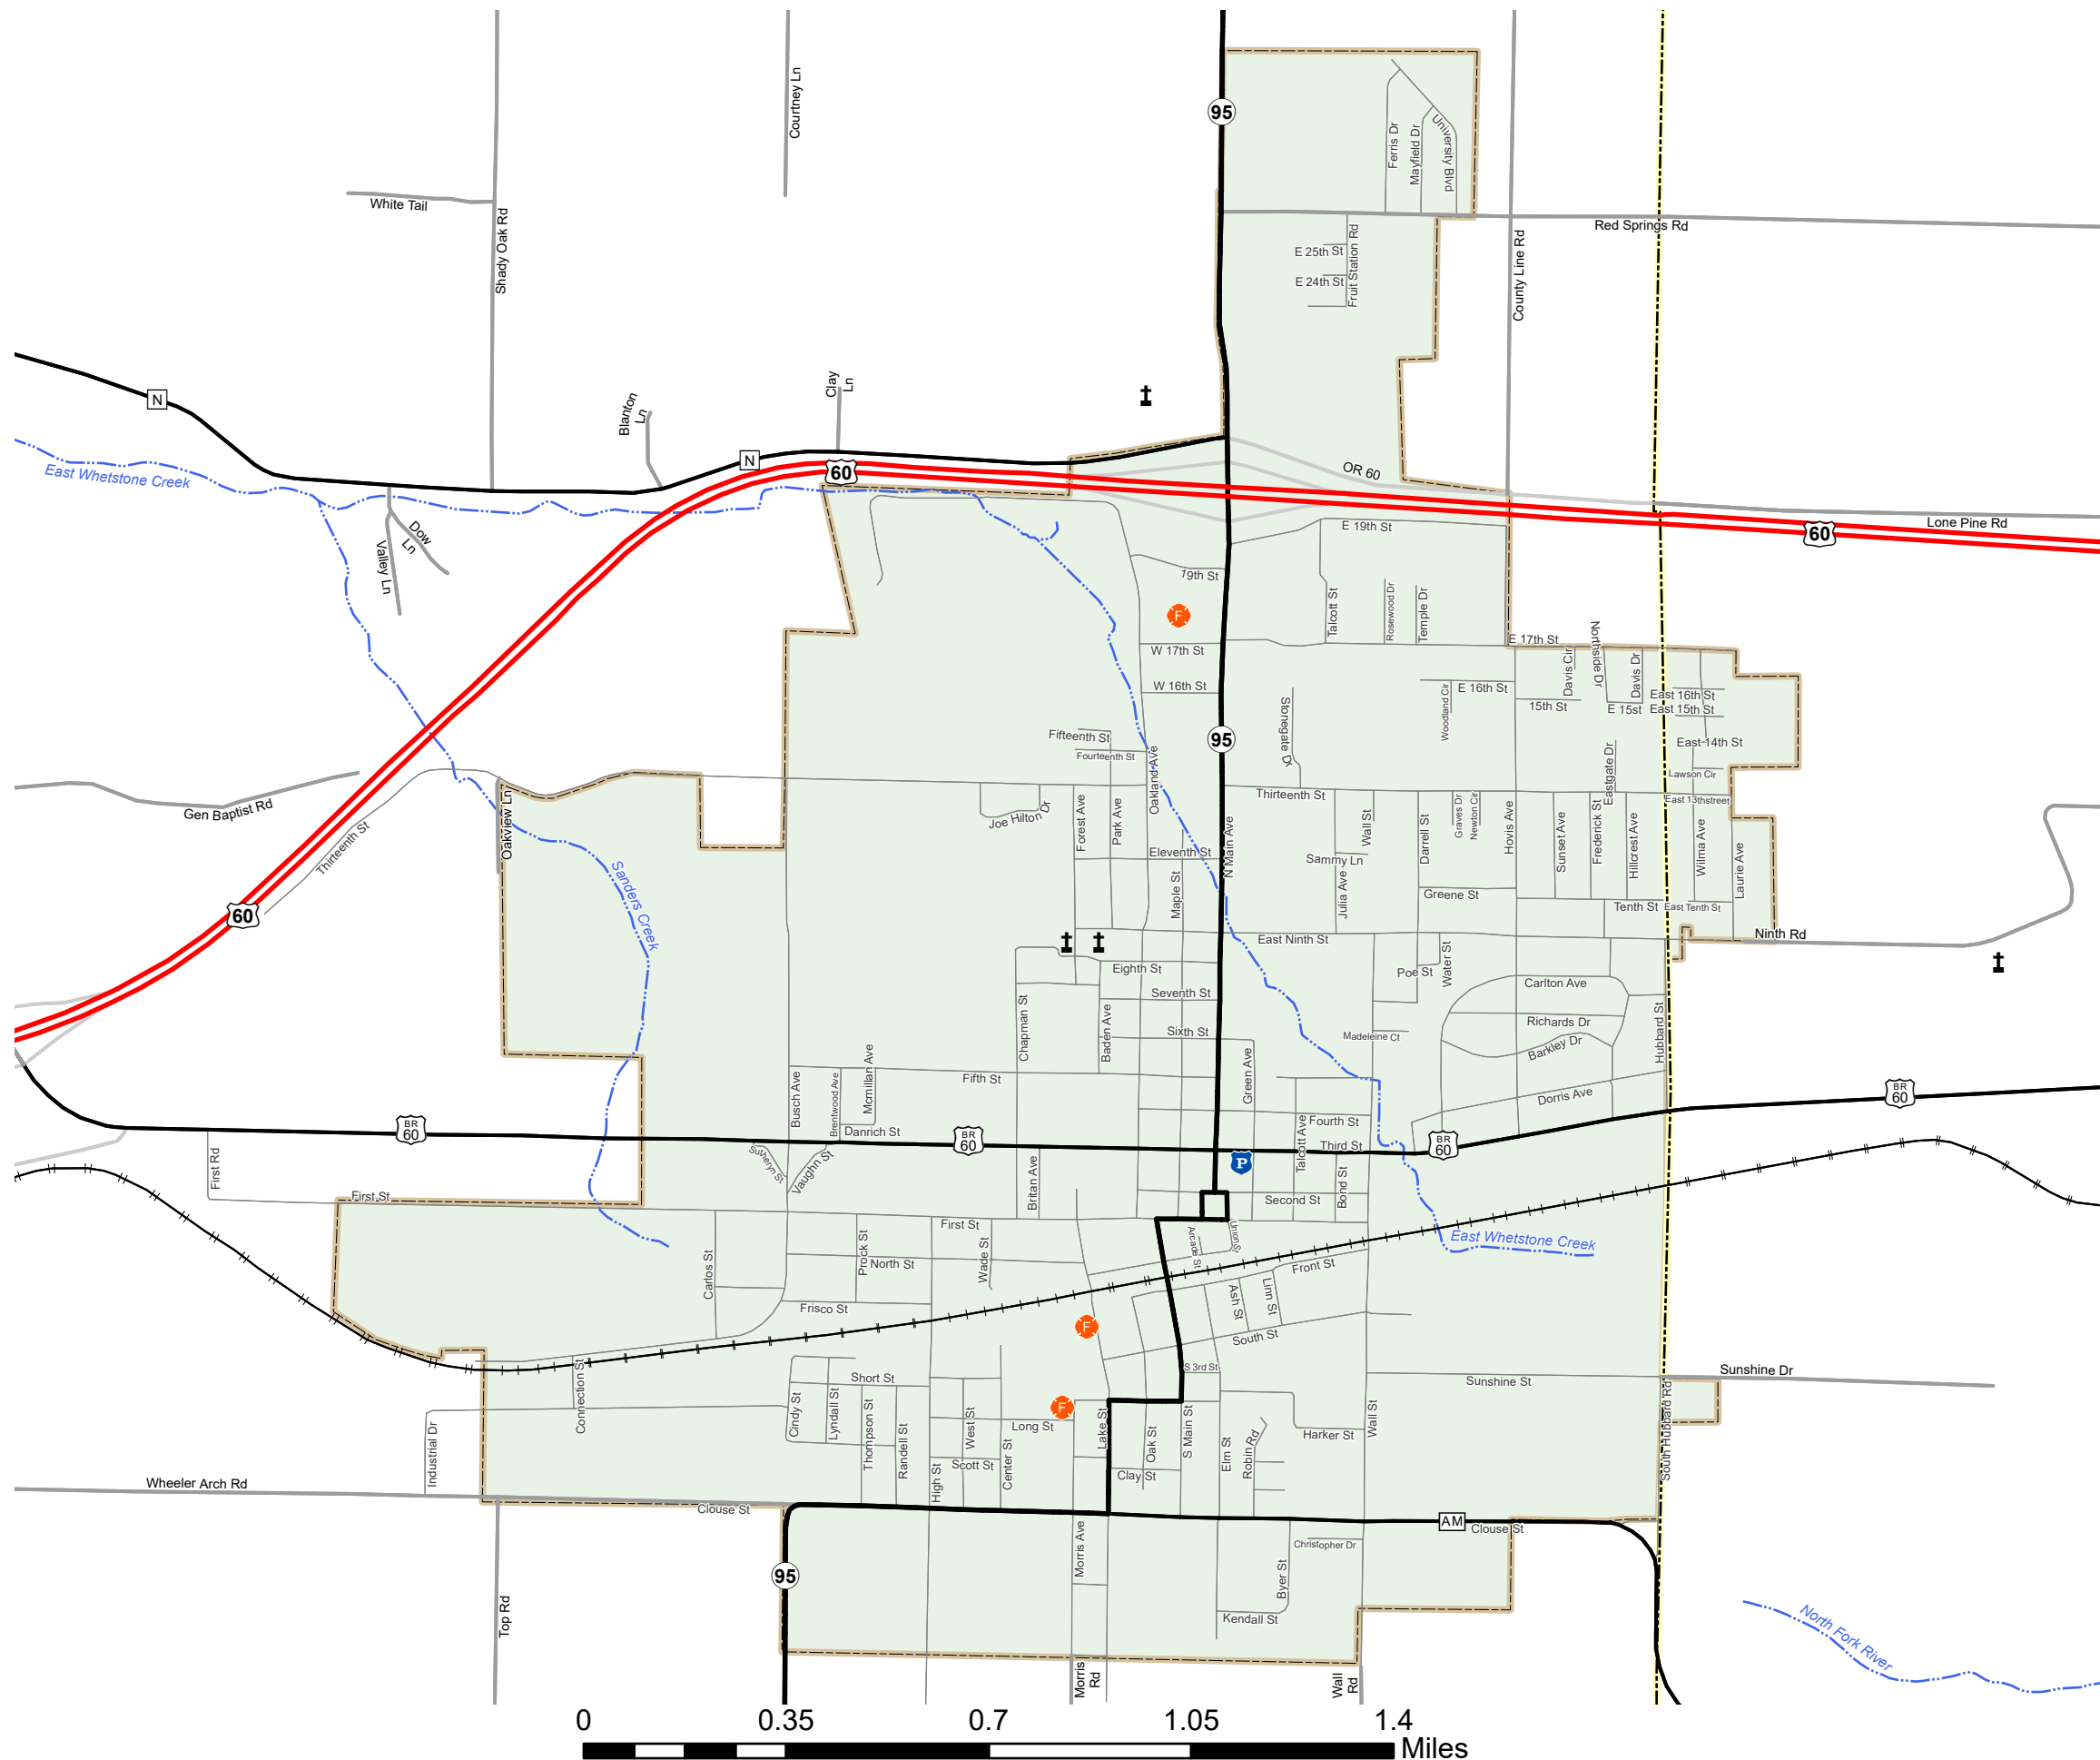

MOUNTAIN GROVE

WRIGHT COUNTY
MISSOURI
SOUTHEAST DISTRICT

2026

Legend

- | | | | |
|--|--------------------|--|------------------|
| | Fire Station | | Interstate |
| | Police Stations | | Interstate Loop |
| | MSHP Office | | US Route |
| | Hospitals | | Business Route |
| | Airports | | Missouri Route |
| | County Courthouse | | Letter Road |
| | MoDOT Maintenance | | County Road |
| | MoDOT Office | | Railroad |
| | Cemetery | | City Street |
| | Amtrak Stations | | Other Routes |
| | MetroLink Stations | | River/Stream |
| | MetroLink Lines | | Lake/Large River |
| | City Limits | | County |

MISSOURI DEPARTMENT OF TRANSPORTATION
TRANSPORTATION PLANNING
1-888-ASK-MODOT
WWW.MODOT.ORG
January 2026