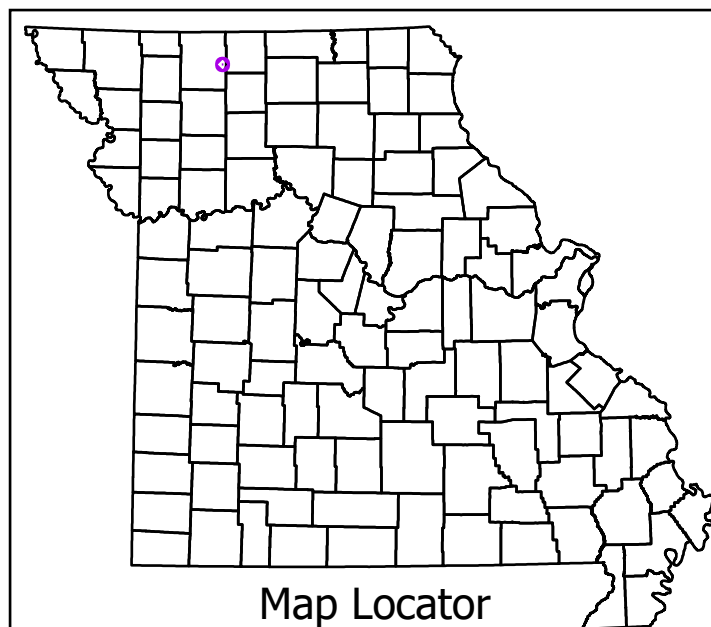

Legend

- | | |
|--------------------|------------------|
| Fire Station | Interstate |
| Police Stations | Interstate Loop |
| MSHP Office | US Route |
| Hospitals | Business Route |
| Airports | Missouri Route |
| County Courthouse | Letter Route |
| MoDOT Maintenance | County Road |
| MoDOT Office | Railroad |
| Cemetery | City Street |
| Amtrak Stations | Other Routes |
| MetroLink Stations | River/Stream |
| MetroLink Lines | Lake/Large River |
| City Limits | County |

MOUNT MORIAH

HARRISON COUNTY
 MISSOURI
 NORTHWEST DISTRICT
 2026

MISSOURI DEPARTMENT OF TRANSPORTATION
 TRANSPORTATION PLANNING
 1-888-ASK-MODOT
 WWW.MODOT.ORG
 January 2026