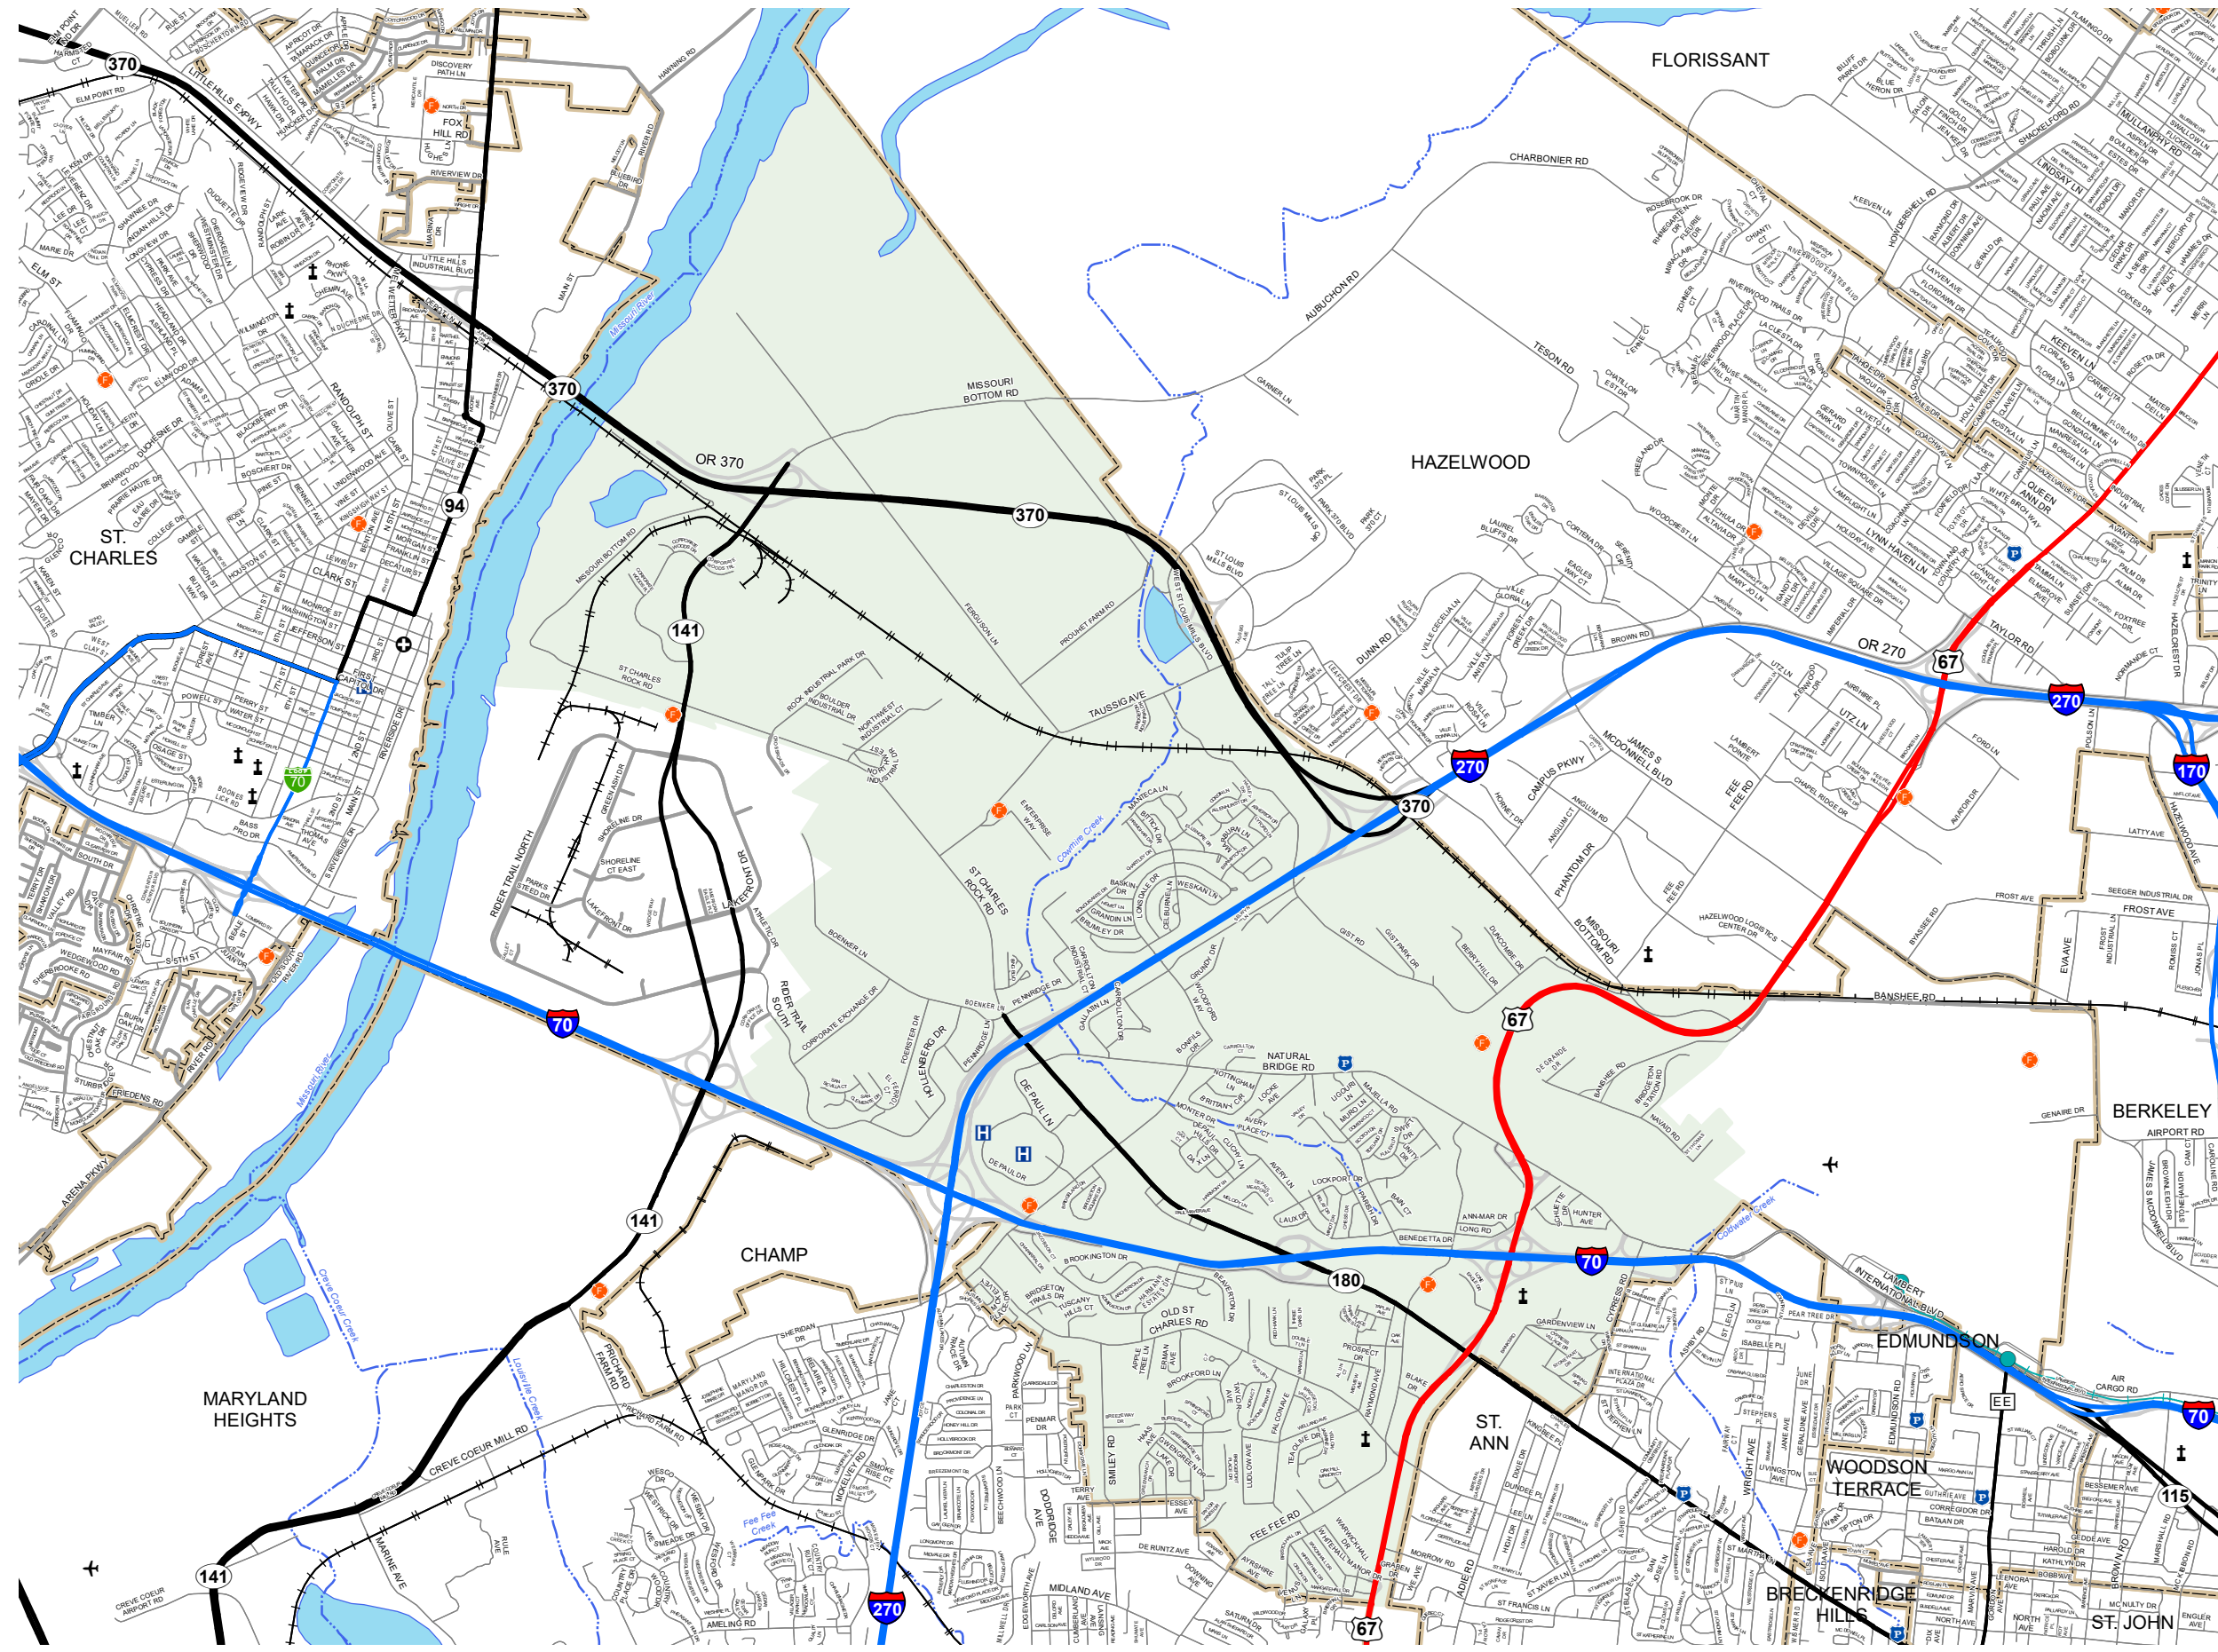

BRIDGETON

ST. LOUIS COUNTY
MISSOURI
ST. LOUIS DISTRICT

2021

- Legend**
- Interstate
 - Interstate Loop
 - US Route
 - Business Route
 - Missouri Route
 - Letter Route
 - County Road
 - Railroad
 - City Street
 - Other Routes
 - River or Stream
 - Lake or Large River
 - City Limits
 - Surrounding City Limits
 - County Boundary
 - Metrolink Lines
 - Fire Department
 - Local Law Enforcement
 - MSHP Office
 - Missouri State Capitol
 - County Courthouse
 - Hospitals
 - MoDOT Office
 - MoDOT Maintenance Building
 - Cemeteries
 - Public Airports
 - Amtrak Stations
 - Metrolink Stations