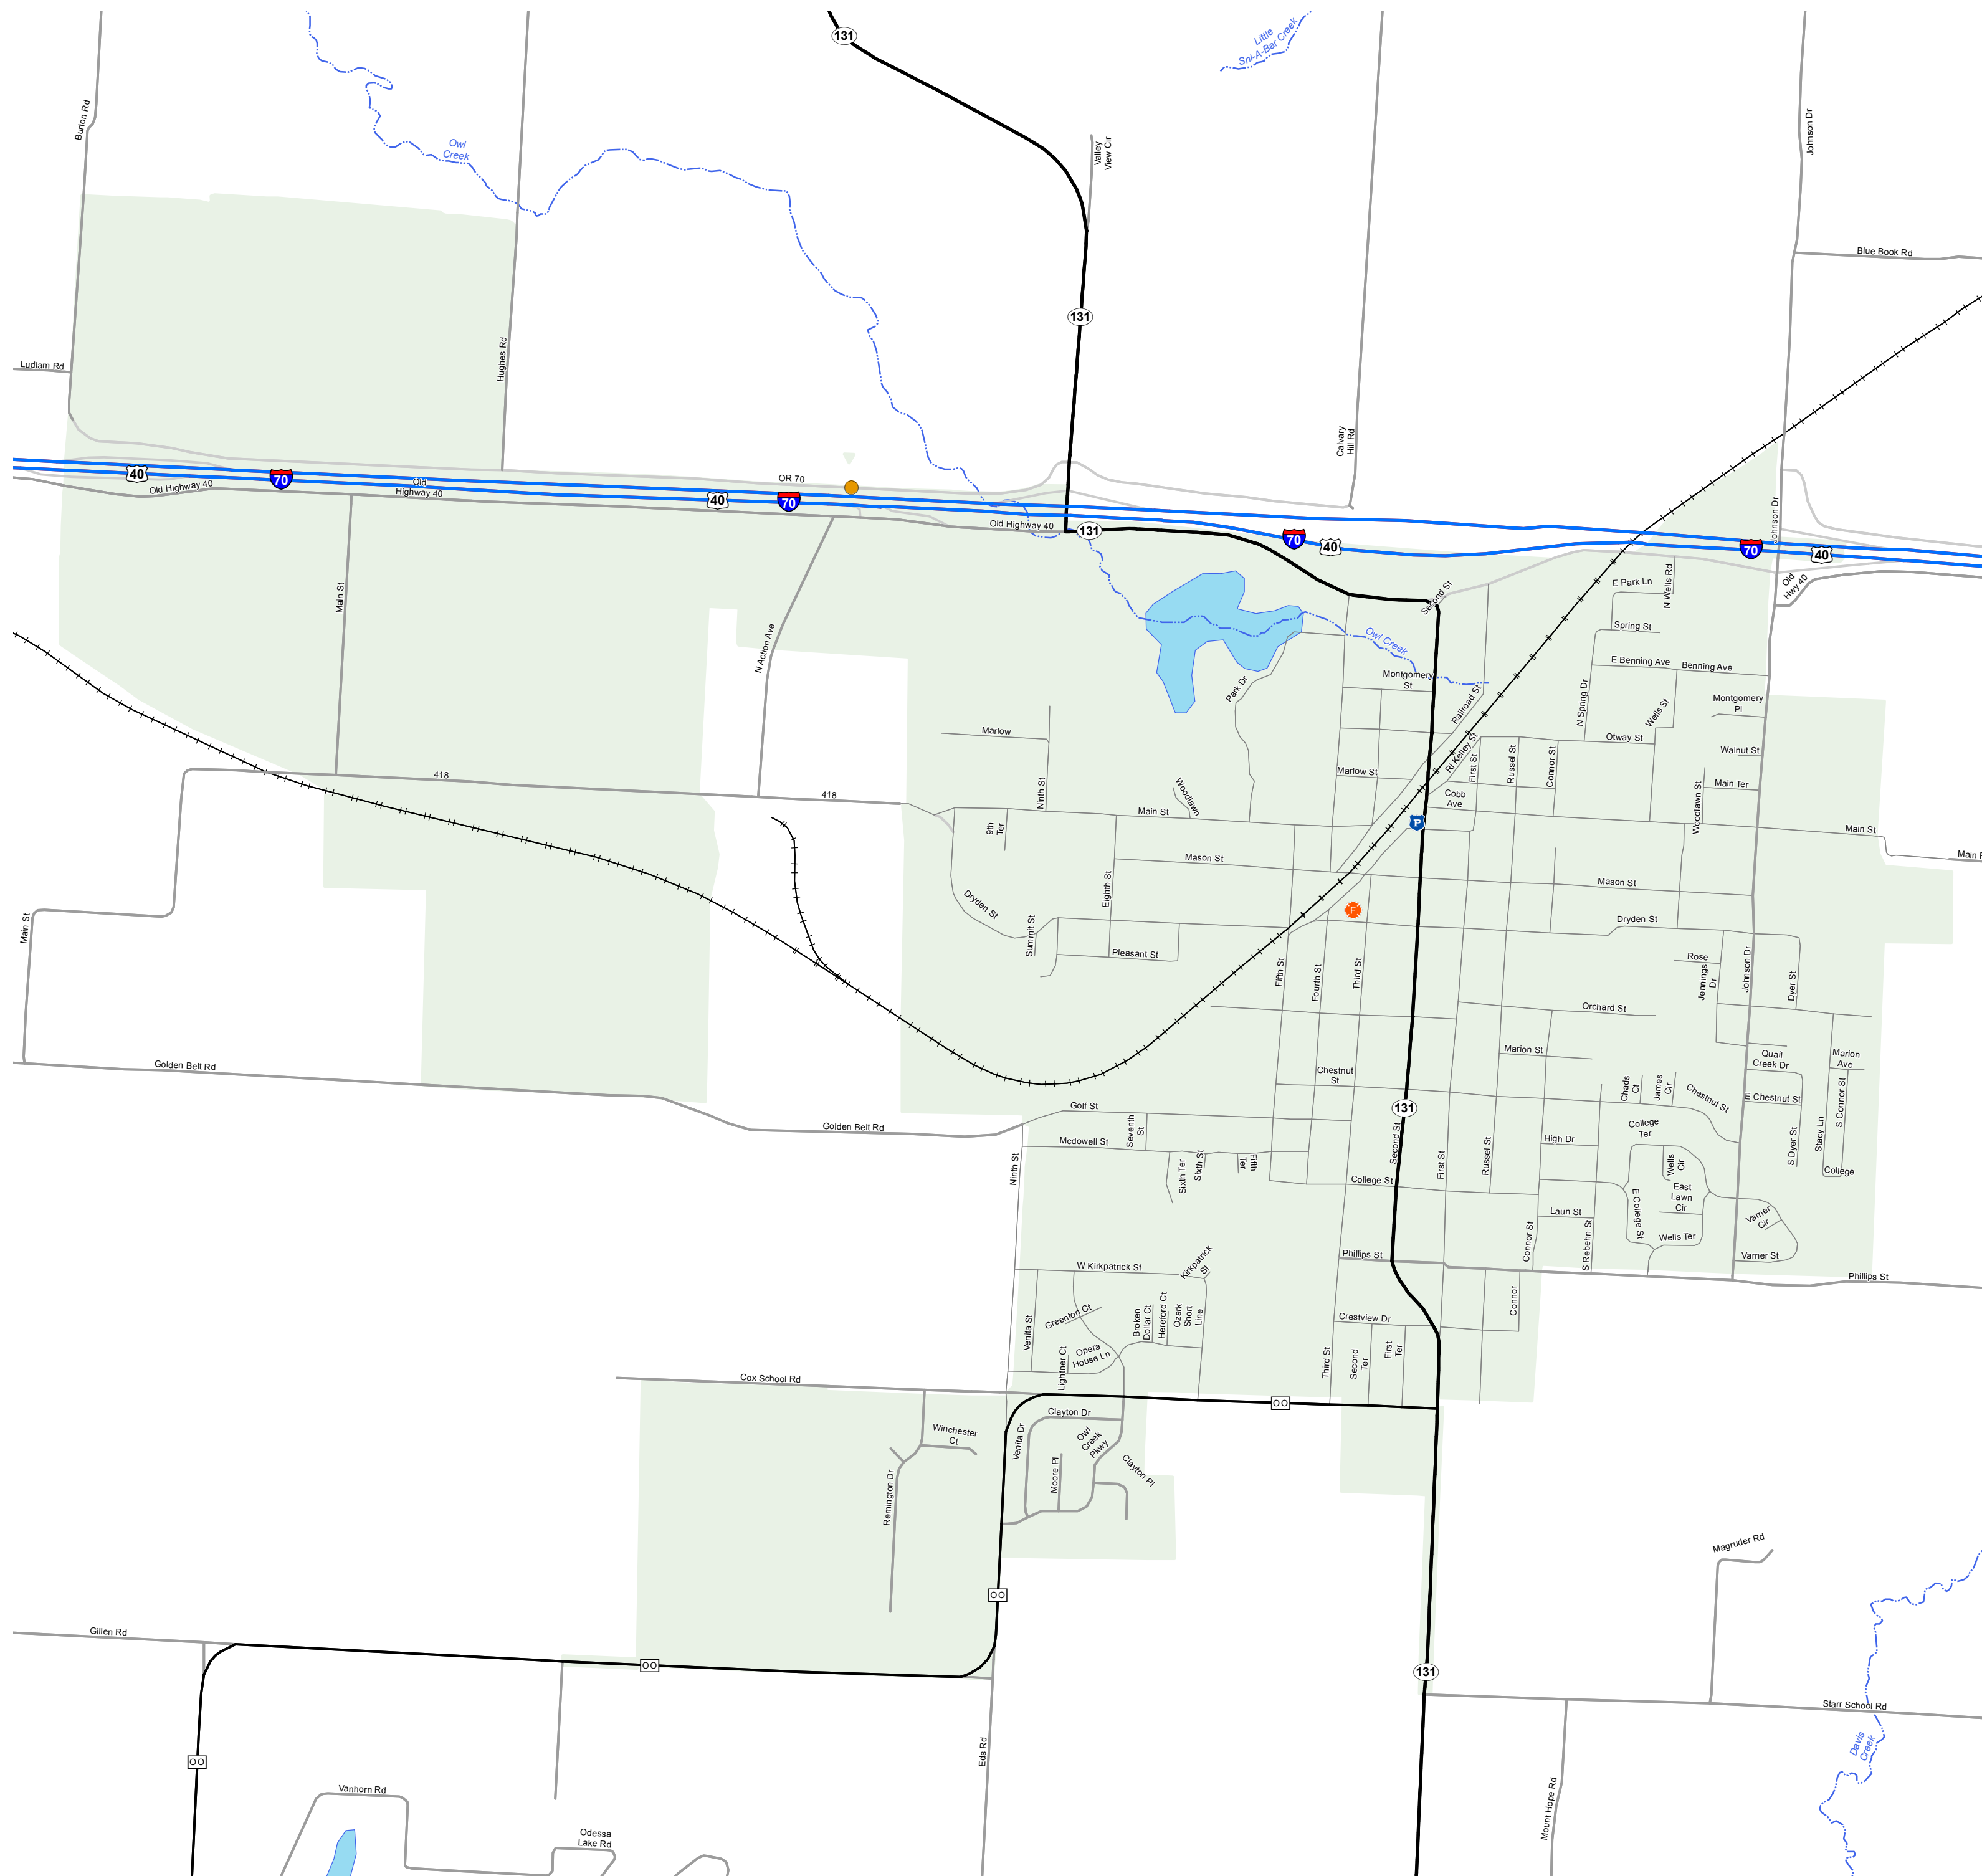

# ODESSA

LAFAYETTE COUNTY

MISSOURI

KANSAS CITY DISTRICT

2015

### Legend

- Interstate
- Interstate Loop
- US Route
- Business Route
- Missouri Route
- Letter Route
- County Road
- Railroad
- City Street
- Other Routes
- River or Stream
- Lake or Large River
- City Limits
- County Boundary
- Surrounding City Limits
- Fire Department
- Law Enforcement
- MSHP Office
- County Courthouse
- Hospital
- MoDOT Office
- MoDot Maintenance Building
- ⚡ Cemeteries
- ✈ Airport
- Amtrak Stations