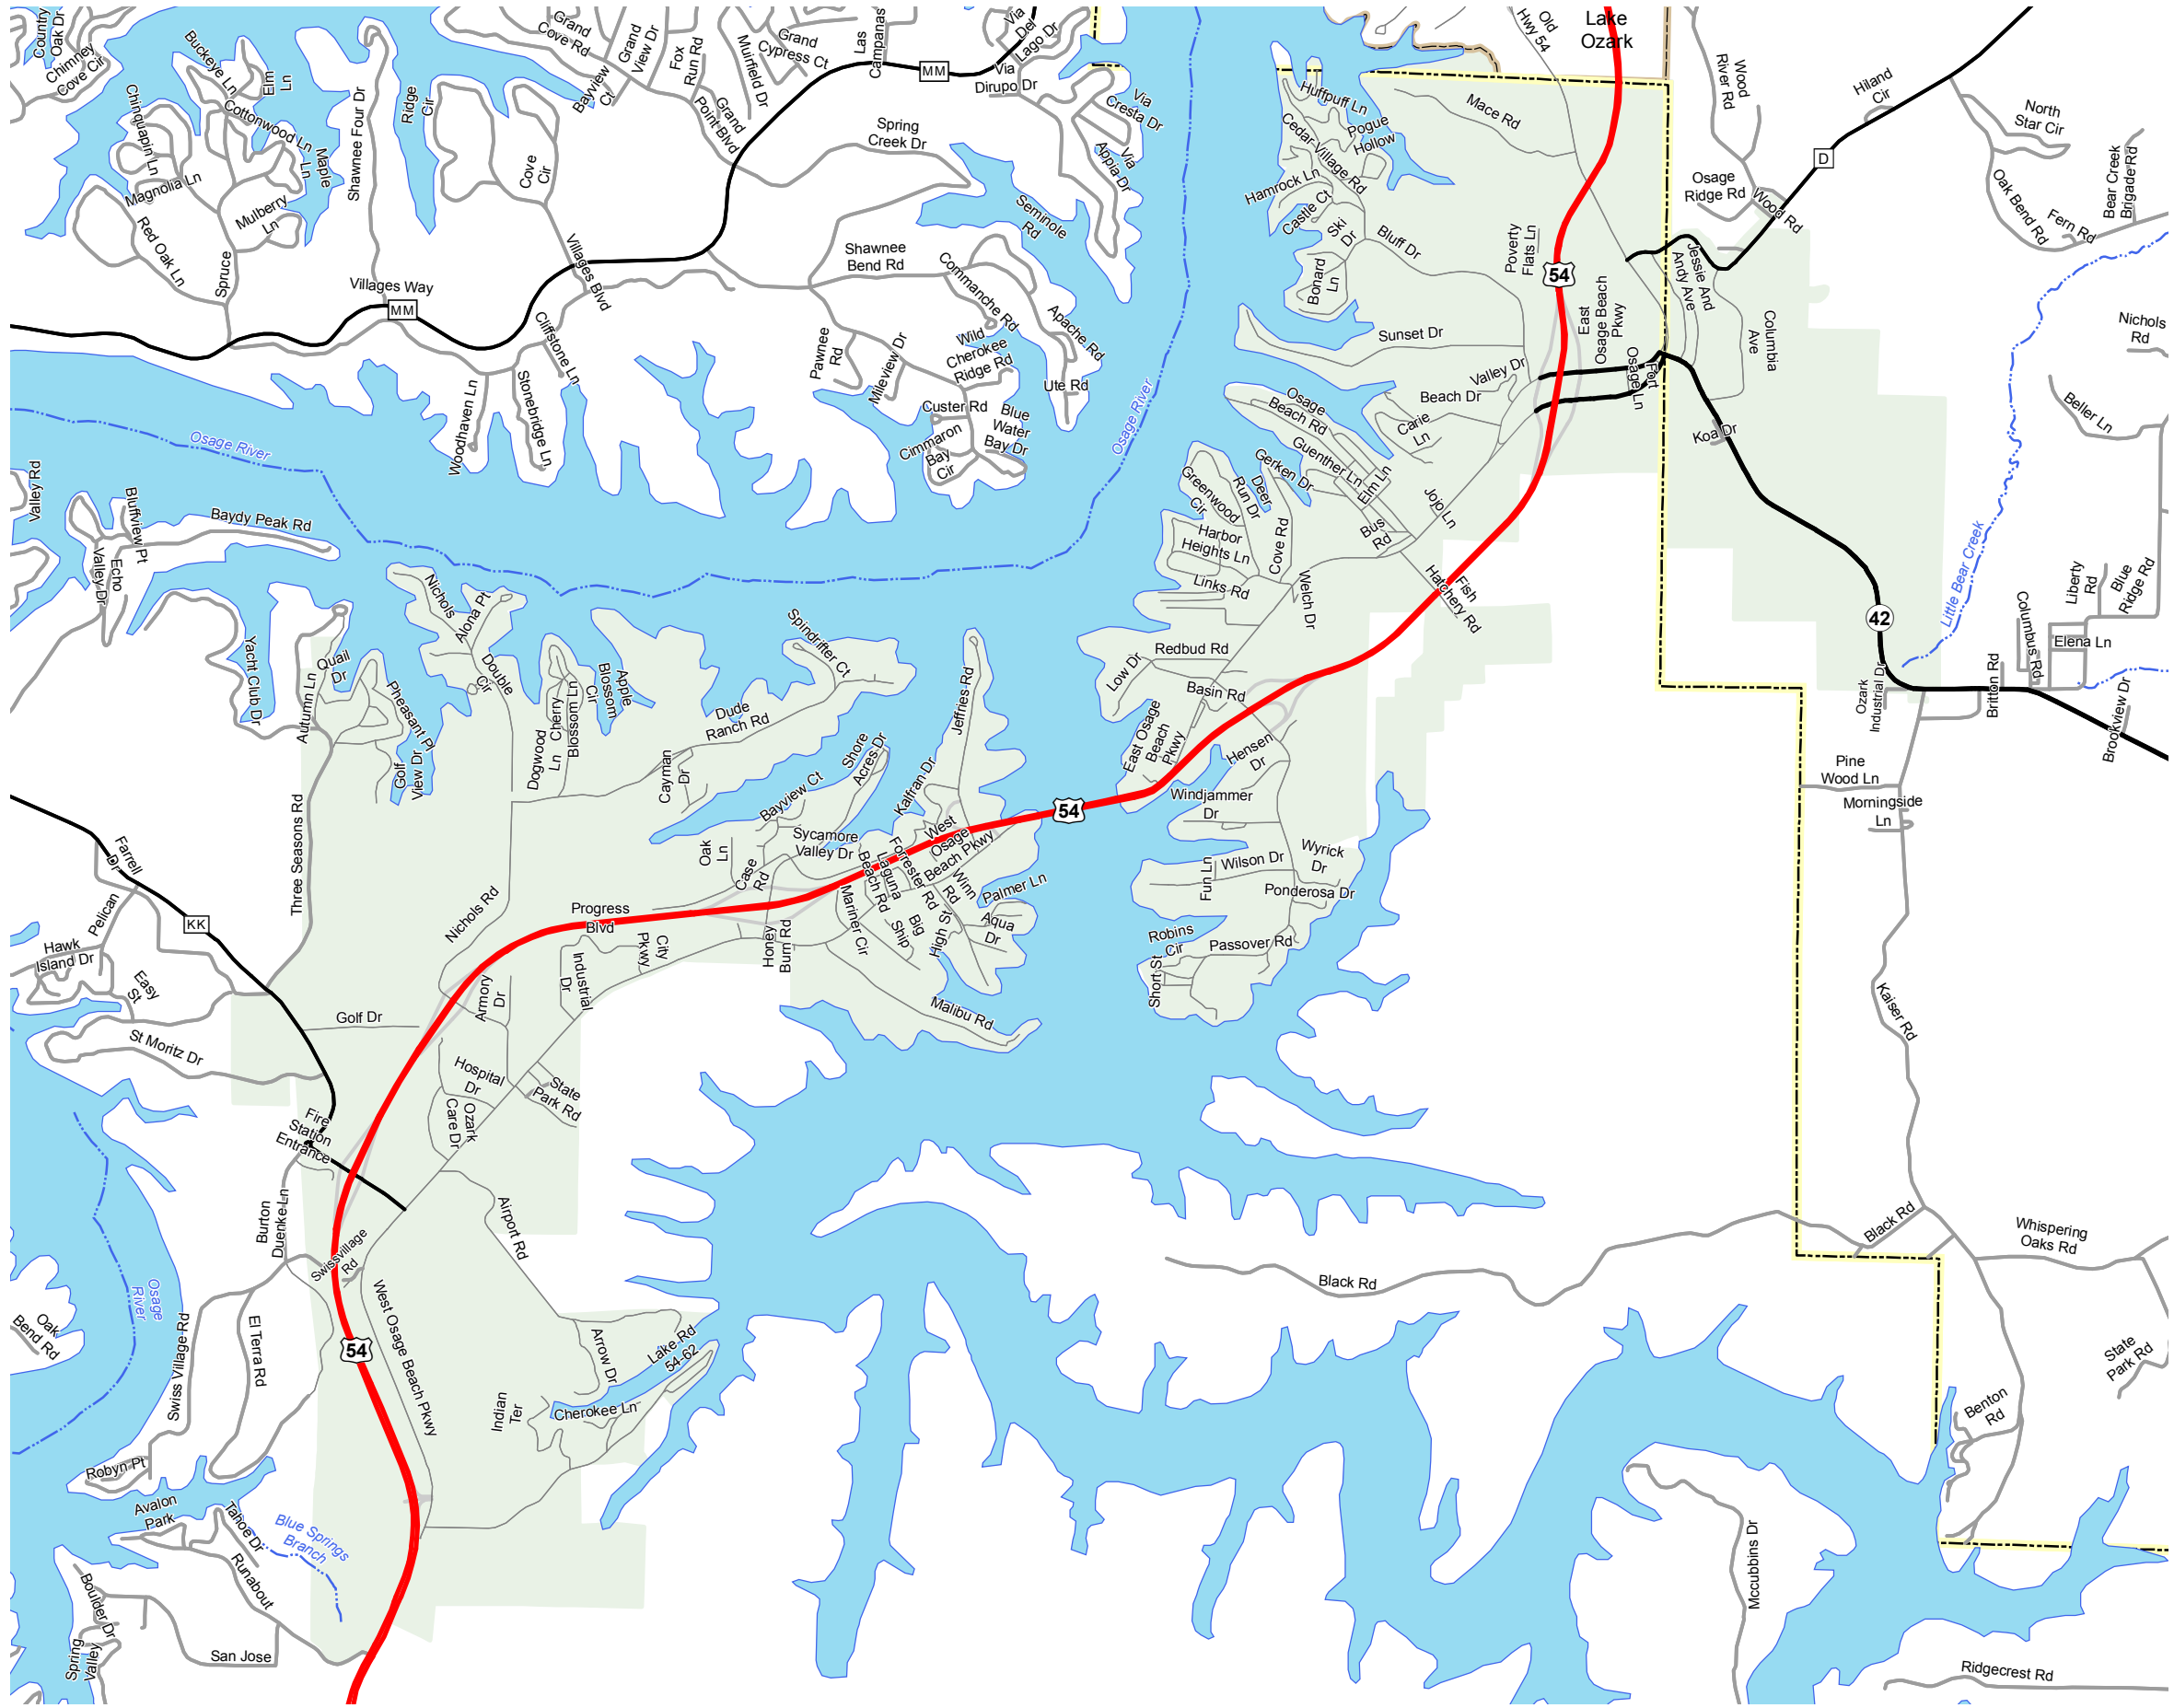

OSAGE BEACH

CAMDEN COUNTY
MISSOURI
CENTRAL DISTRICT

2015

- Legend**
- Interstate
 - Interstate Loop
 - US Route
 - Business Route
 - Missouri Route
 - Letter Route
 - County Road
 - Railroad
 - City Street
 - Other Routes
 - River or Stream
 - Lake or Large River
 - City Limits
 - County Boundary
 - Surrounding City Limits