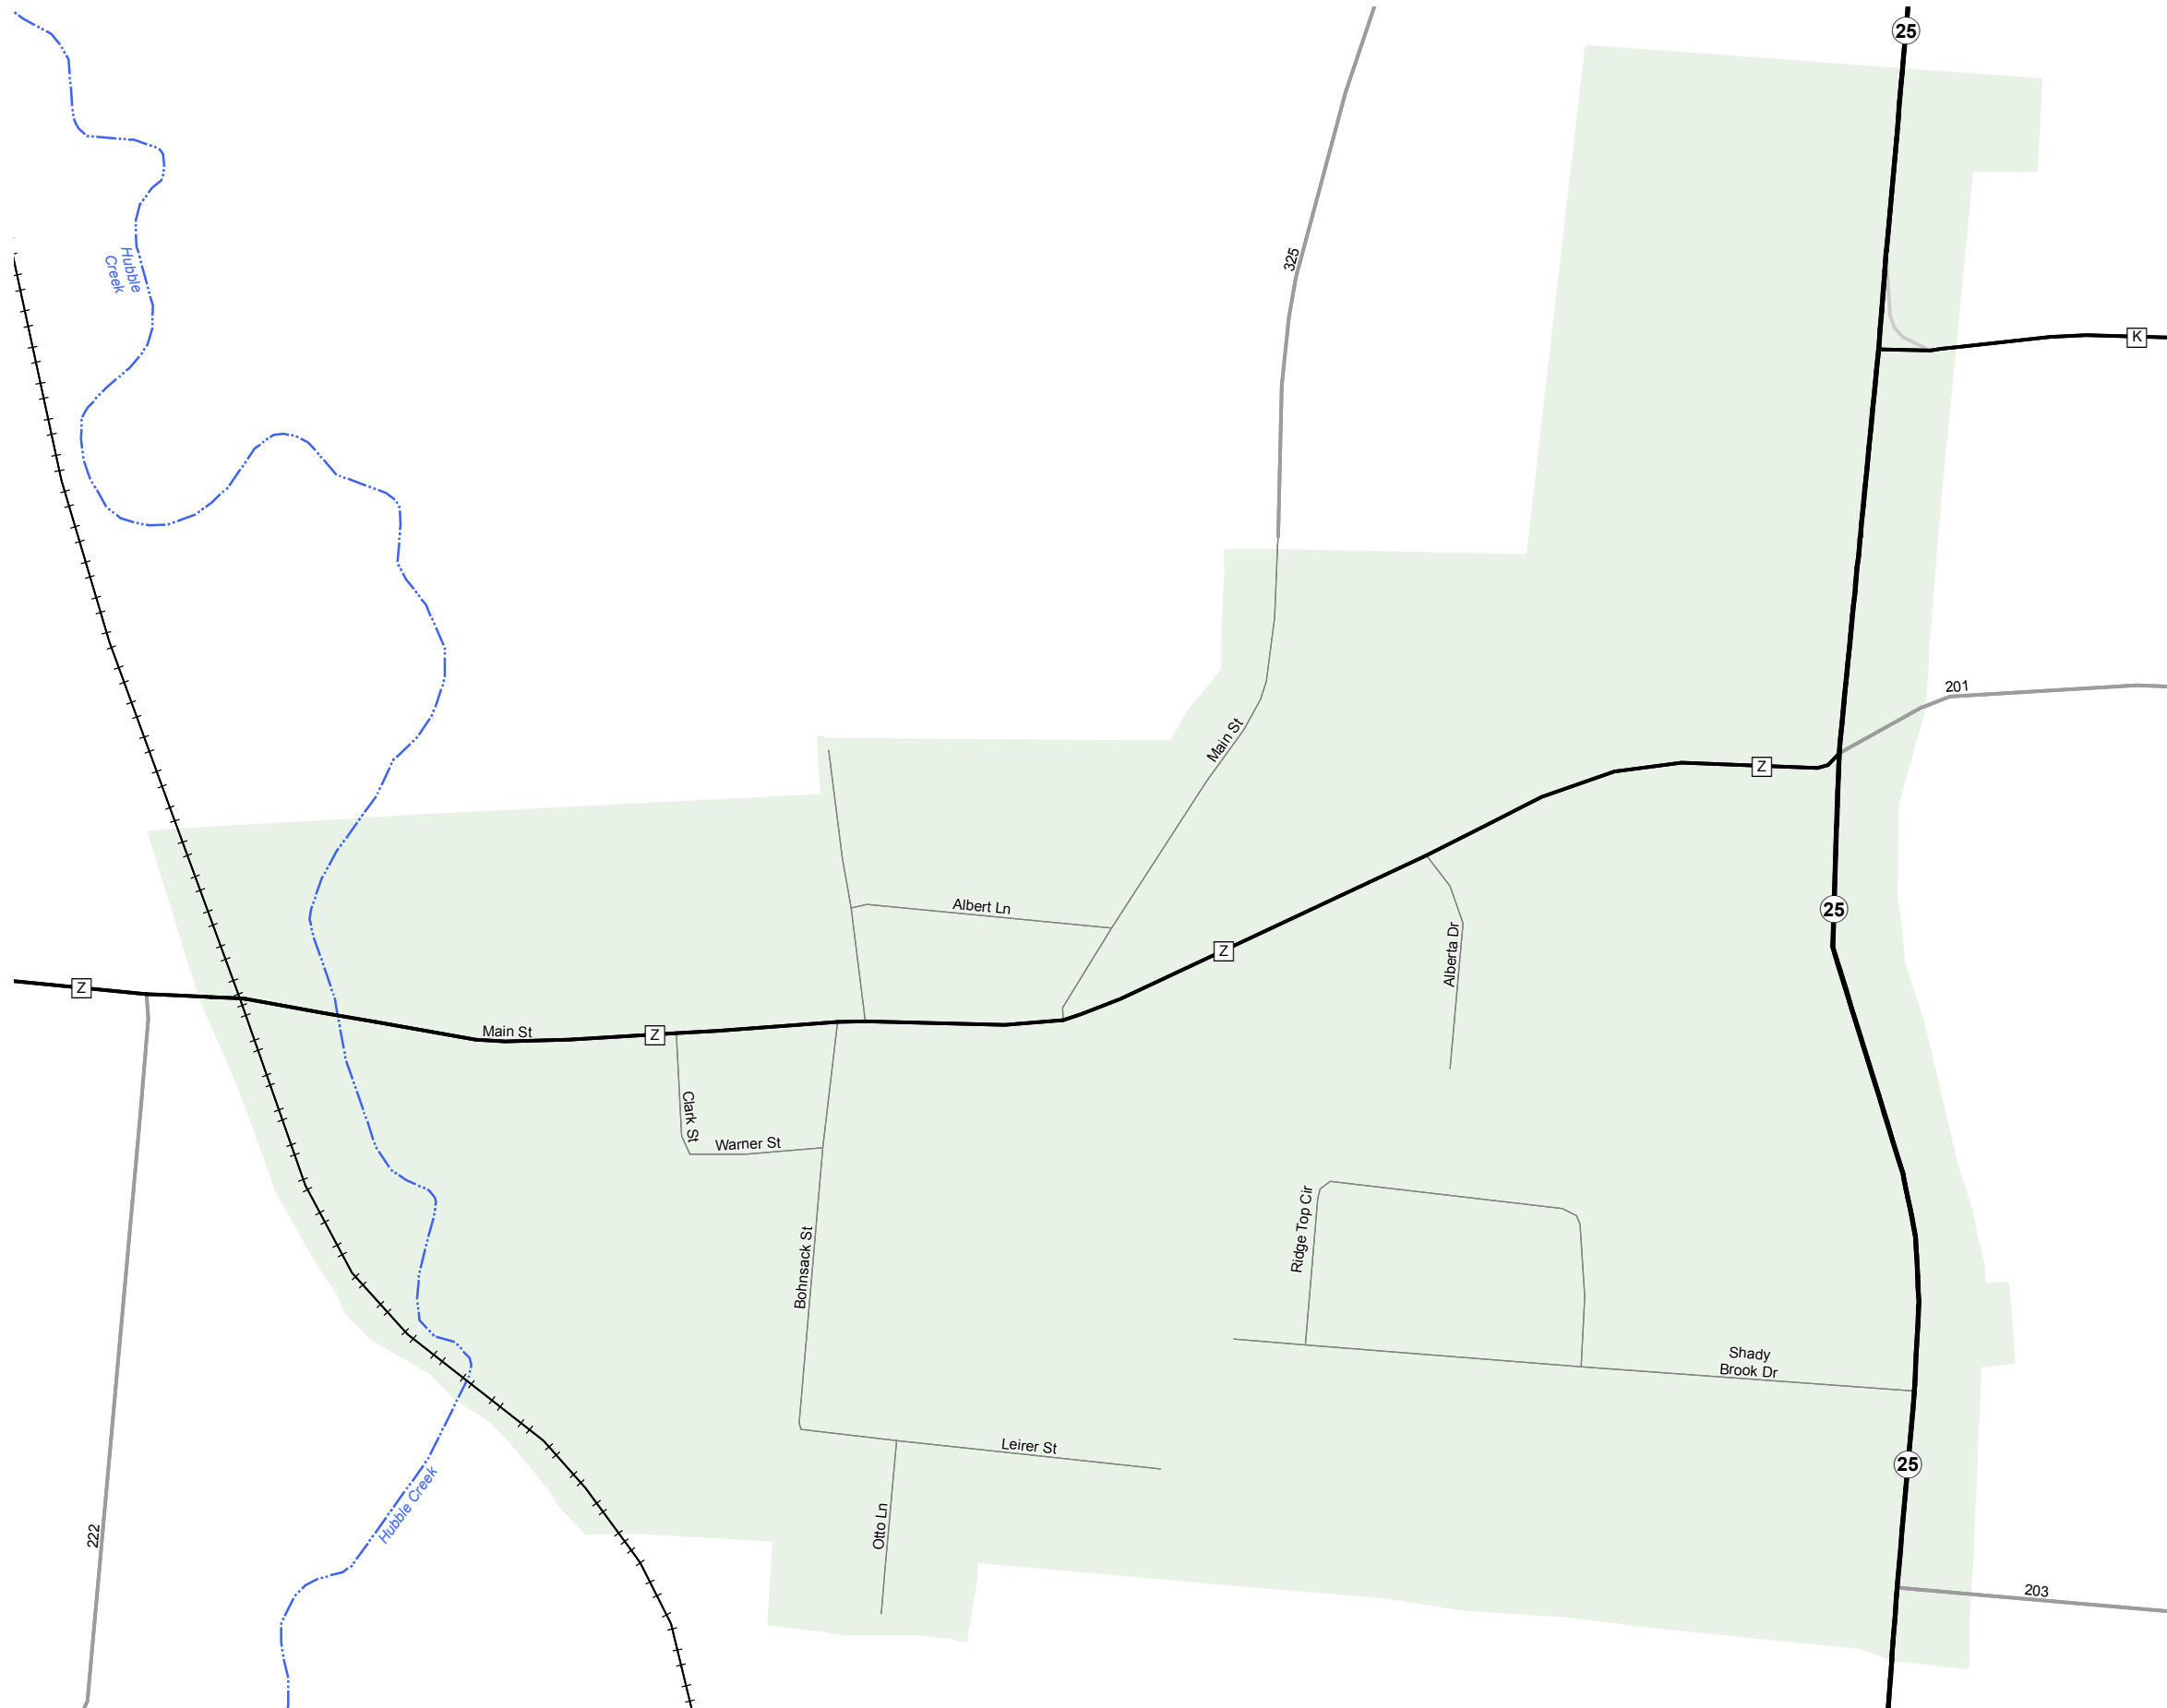

GORDONVILLE

CAPE GIRARDEAU COUNTY

MISSOURI

SOUTHEAST DISTRICT

2015

Legend

- Interstate
- Interstate Loop
- US Route
- Business Route
- Missouri Route
- Letter Route
- County Road
- Railroad
- City Street
- Other Routes
- River or Stream
- Lake or Large River
- City Limits
- County Boundary
- Surrounding City Limits