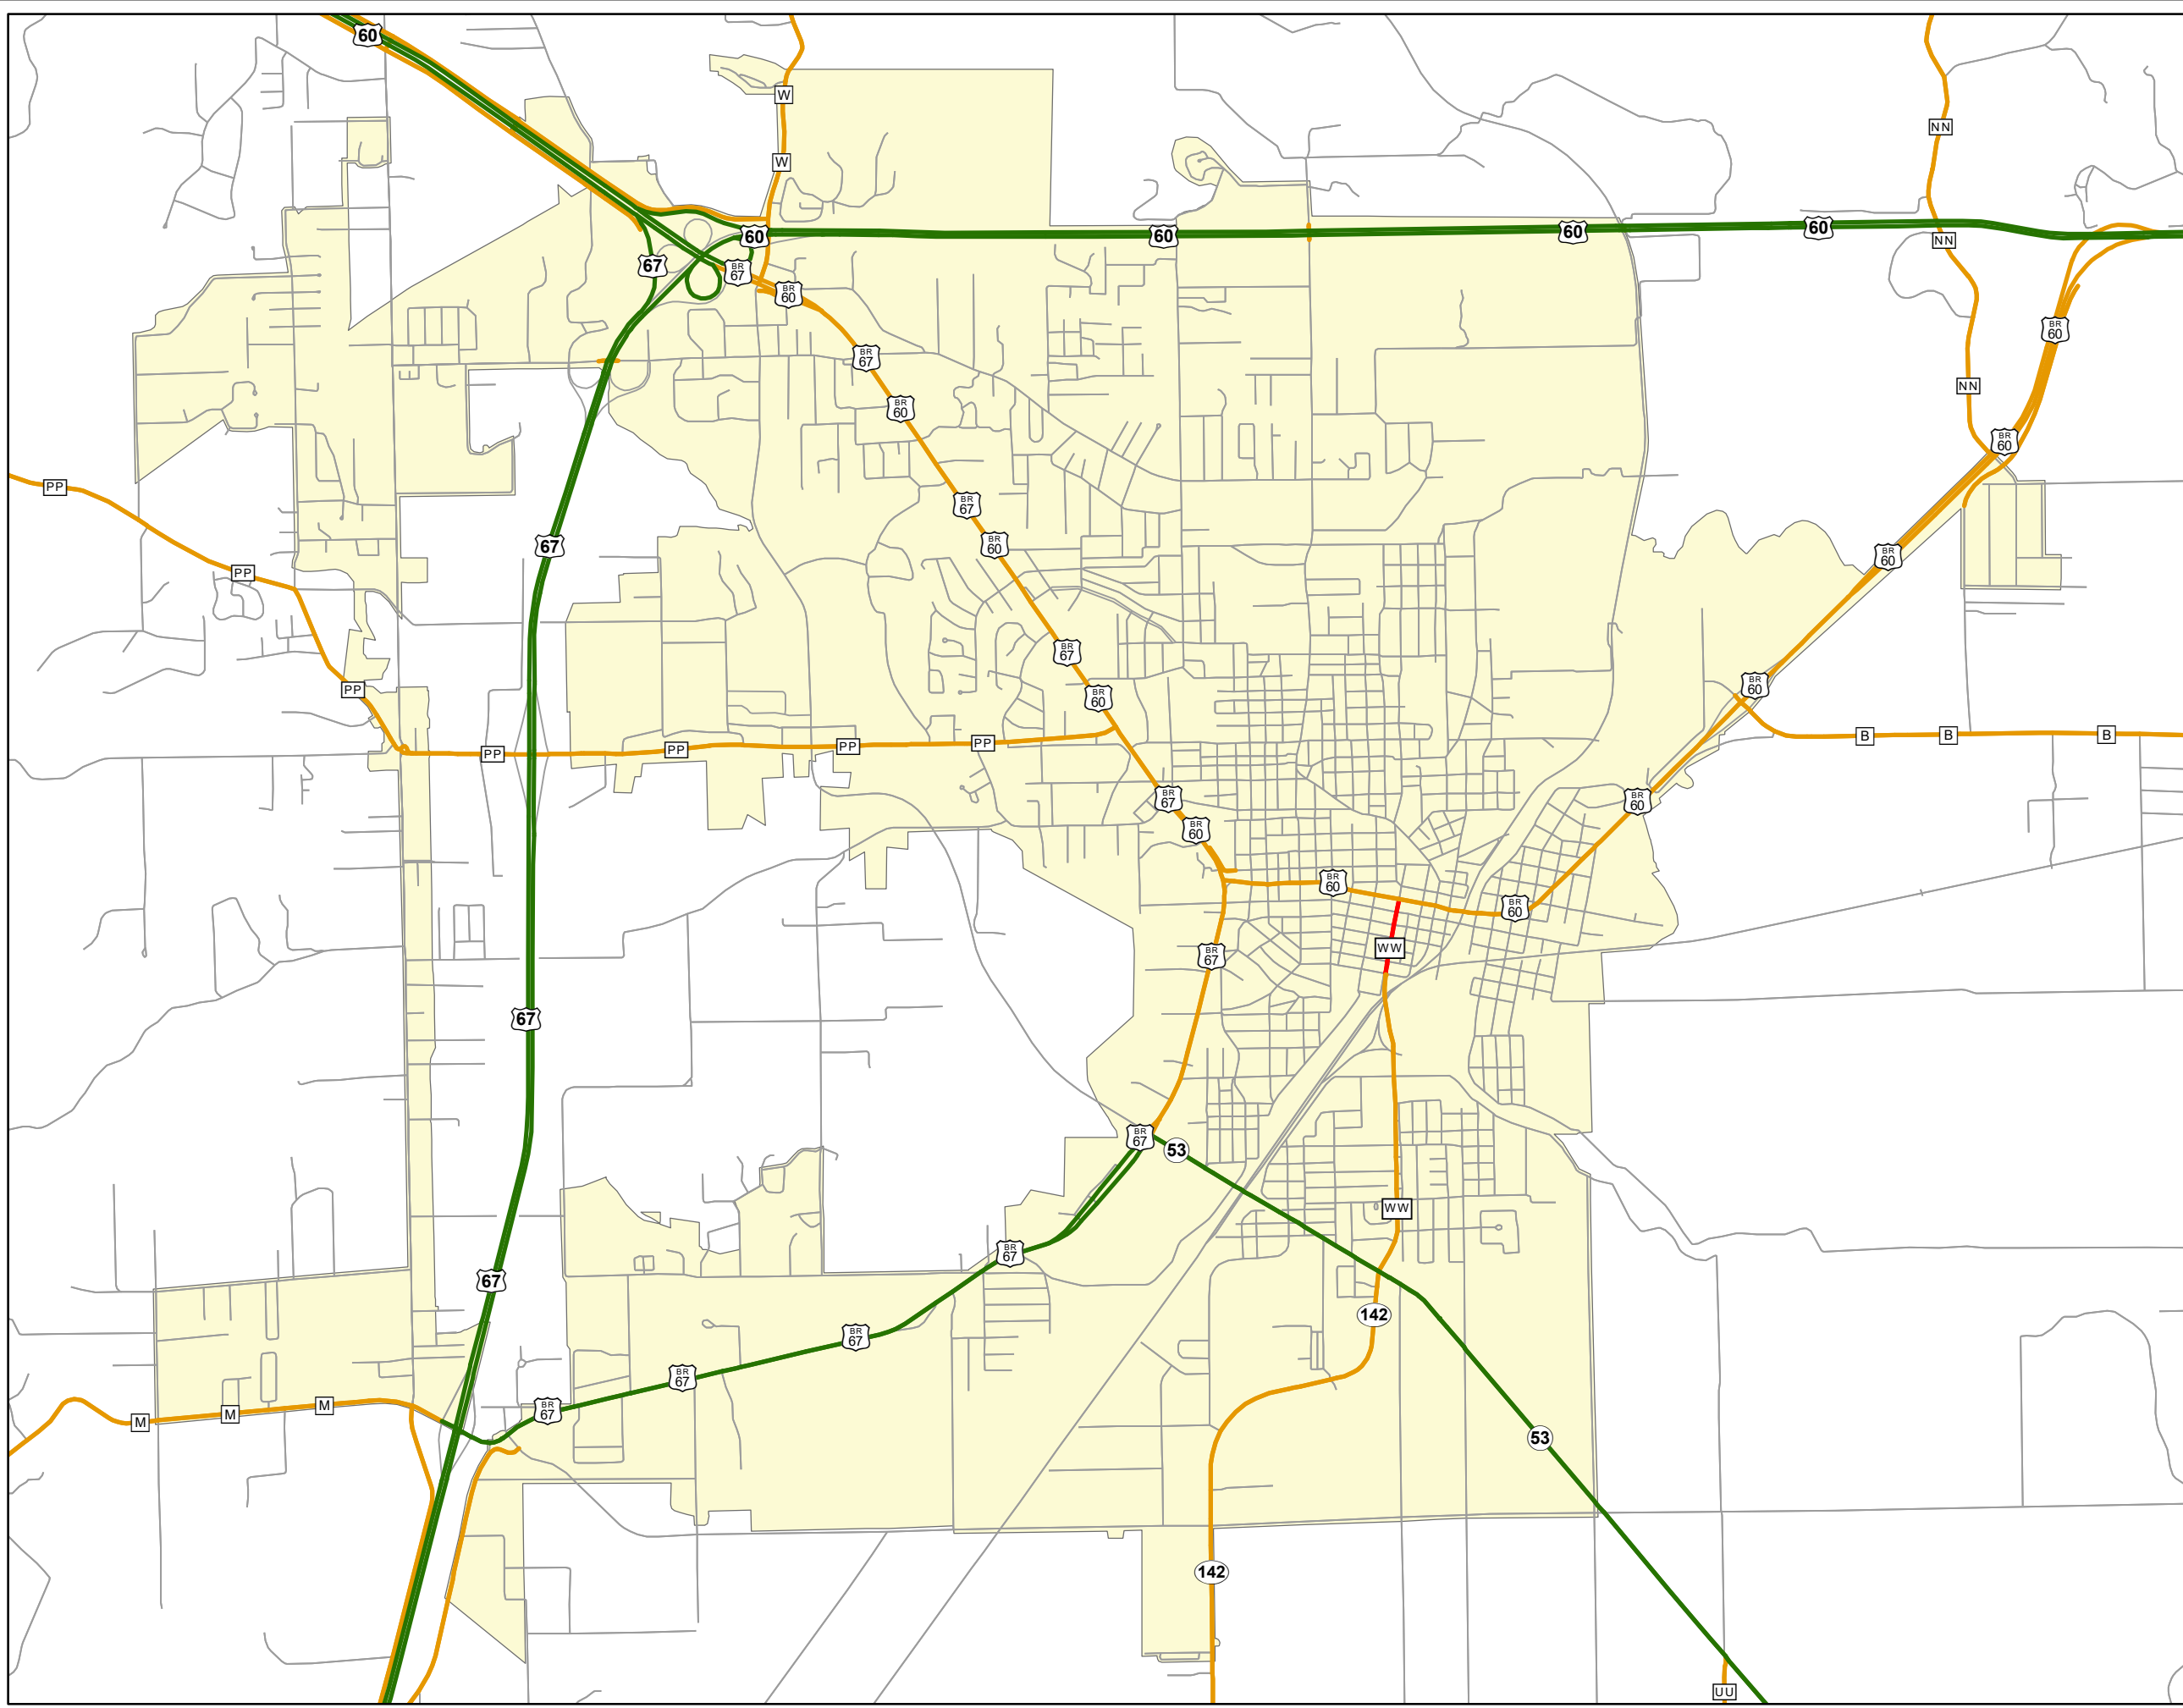

# State System Urban Area POPLAR BLUFF MISSOURI

State System Class	Miles
Interstate	0
Primary	11.406
Supplementary	18.654
State Marked - NOS	
Other Roads	
Urban Area	

105 W. Capitol Ave.  
 Jefferson City, MO 65102  
 Phone (573) 526-5478  
 Fax (573) 526-8052  
 October 2023