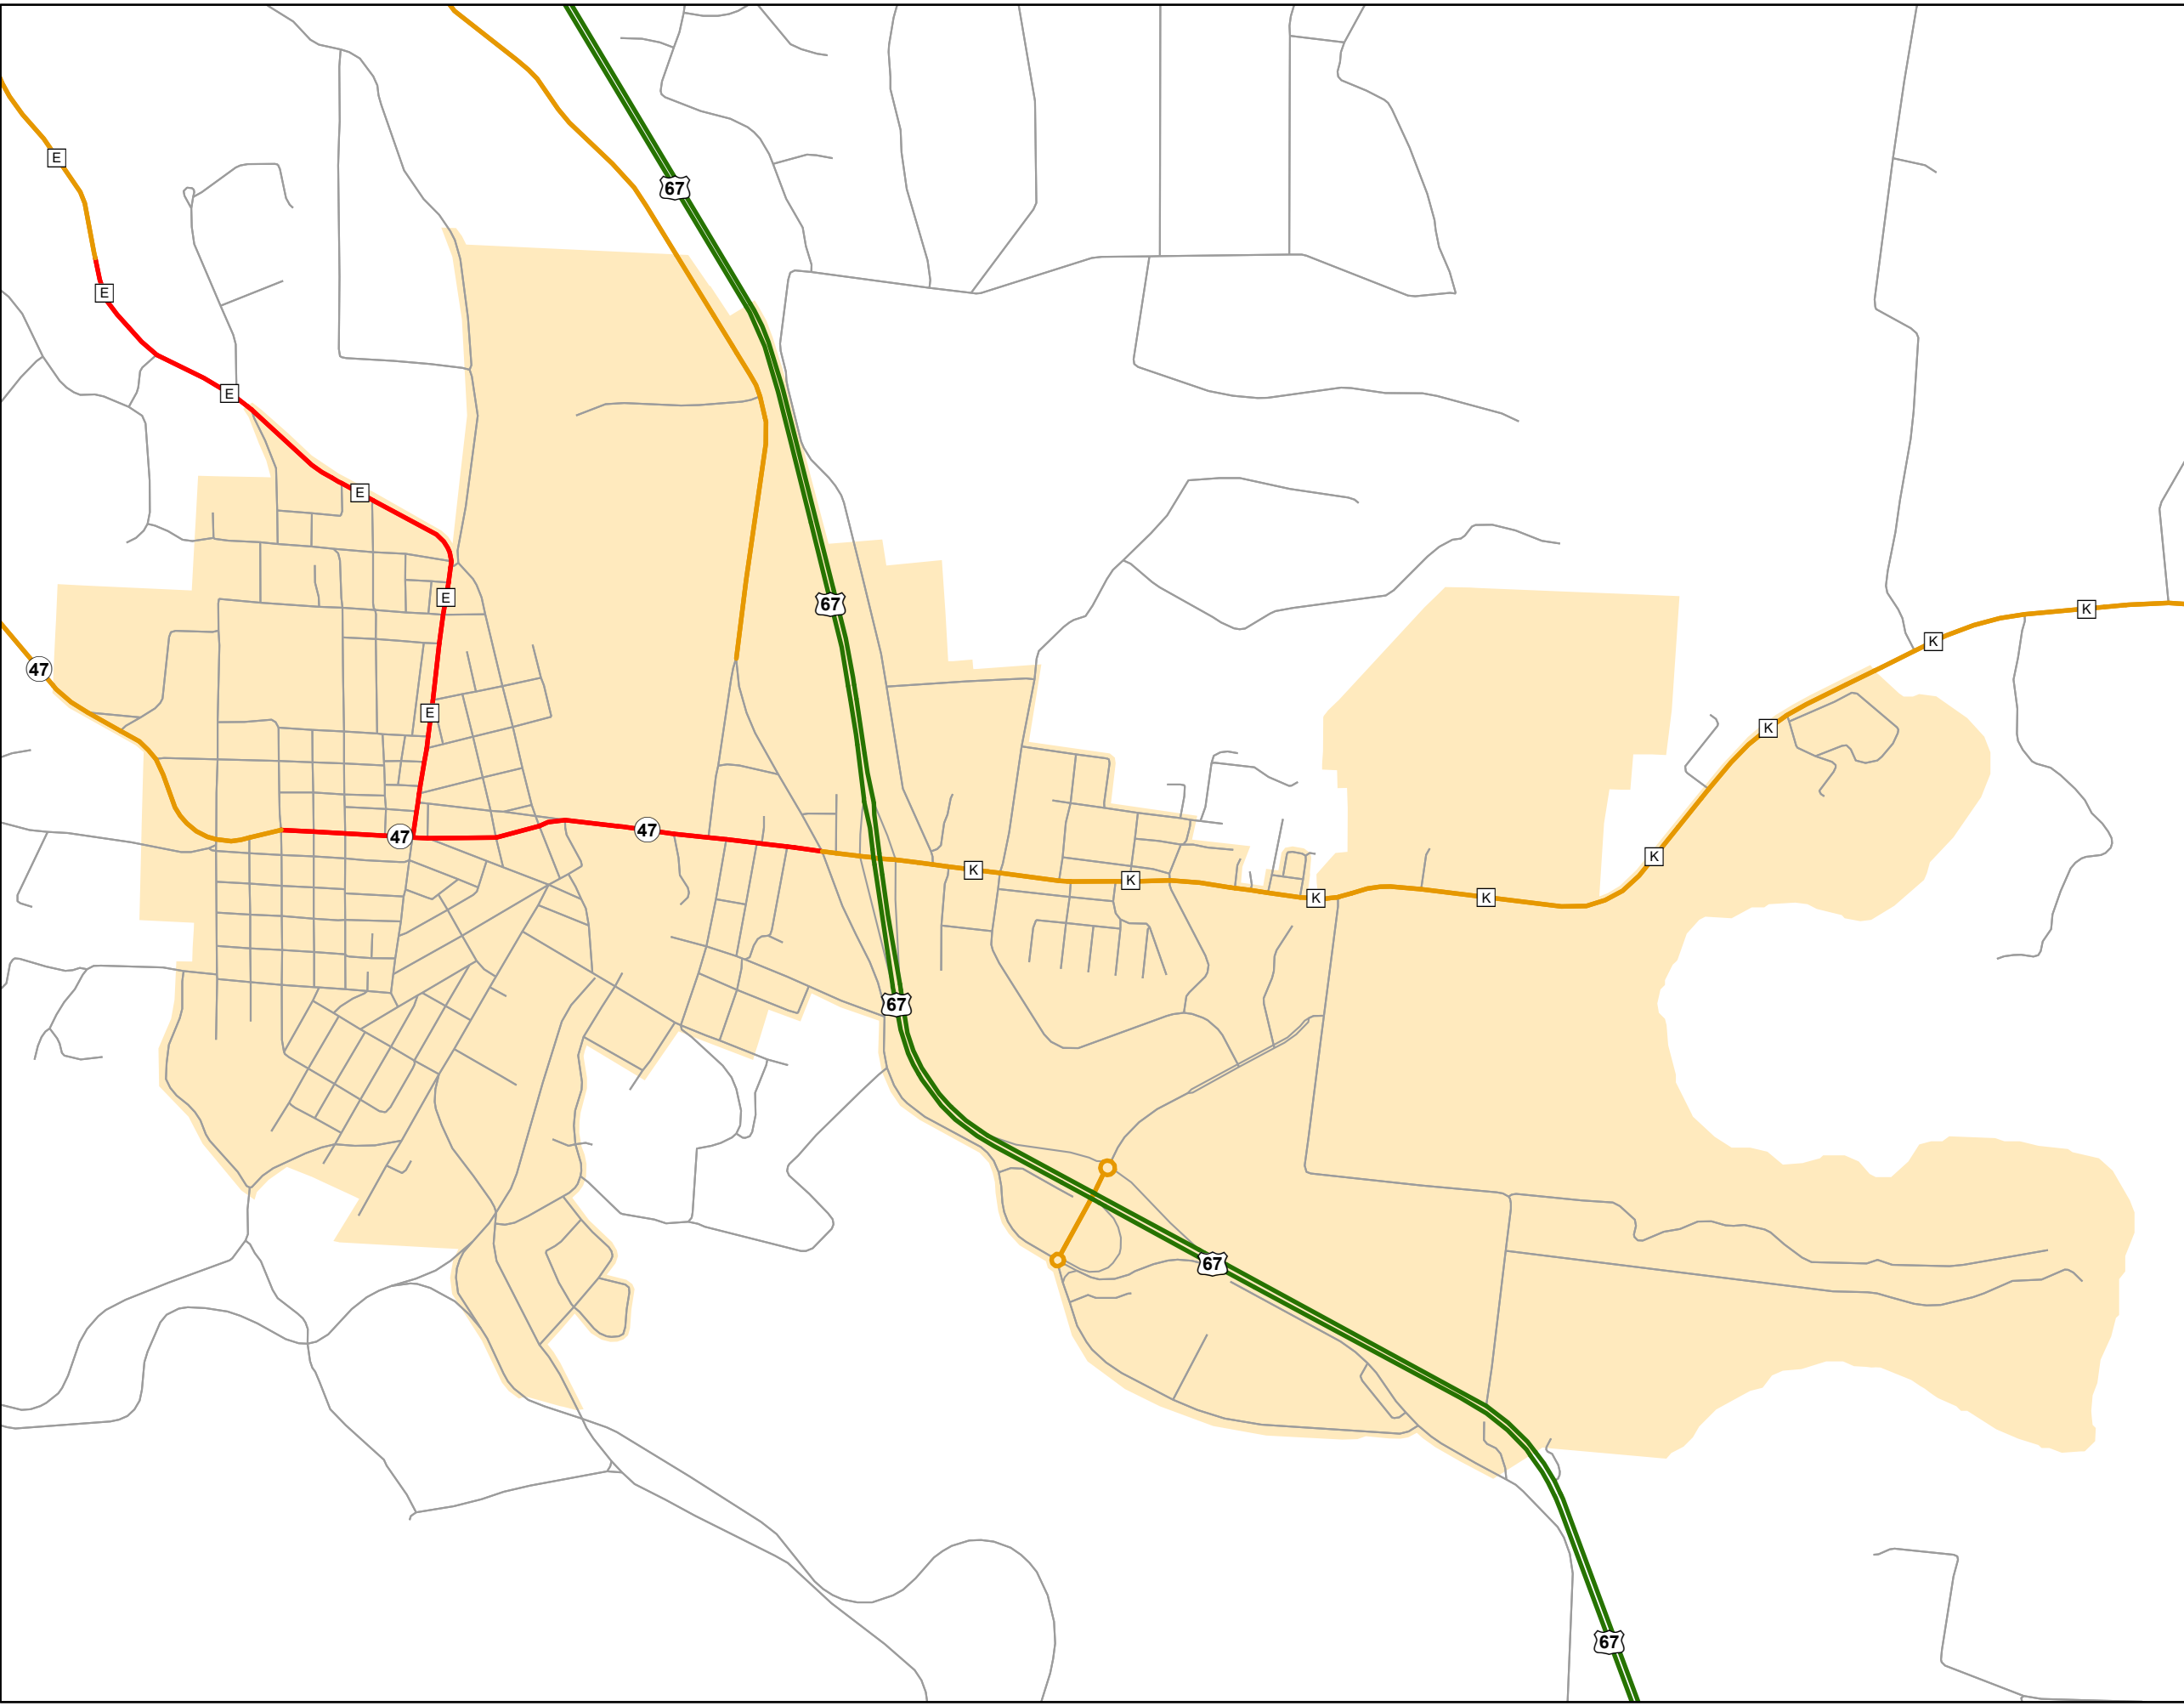

# State System Urban Area

**BONNE TERRE  
MISSOURI**

State System Class	Miles
Interstate	0
Primary	3.042
Supplementary	4.038
State Marked - NOS	
Other Roads	
Urban Area	

105 W. Capitol Ave.  
Jefferson City, MO 65102  
Phone (573) 526-5478  
Fax (573) 526-8052