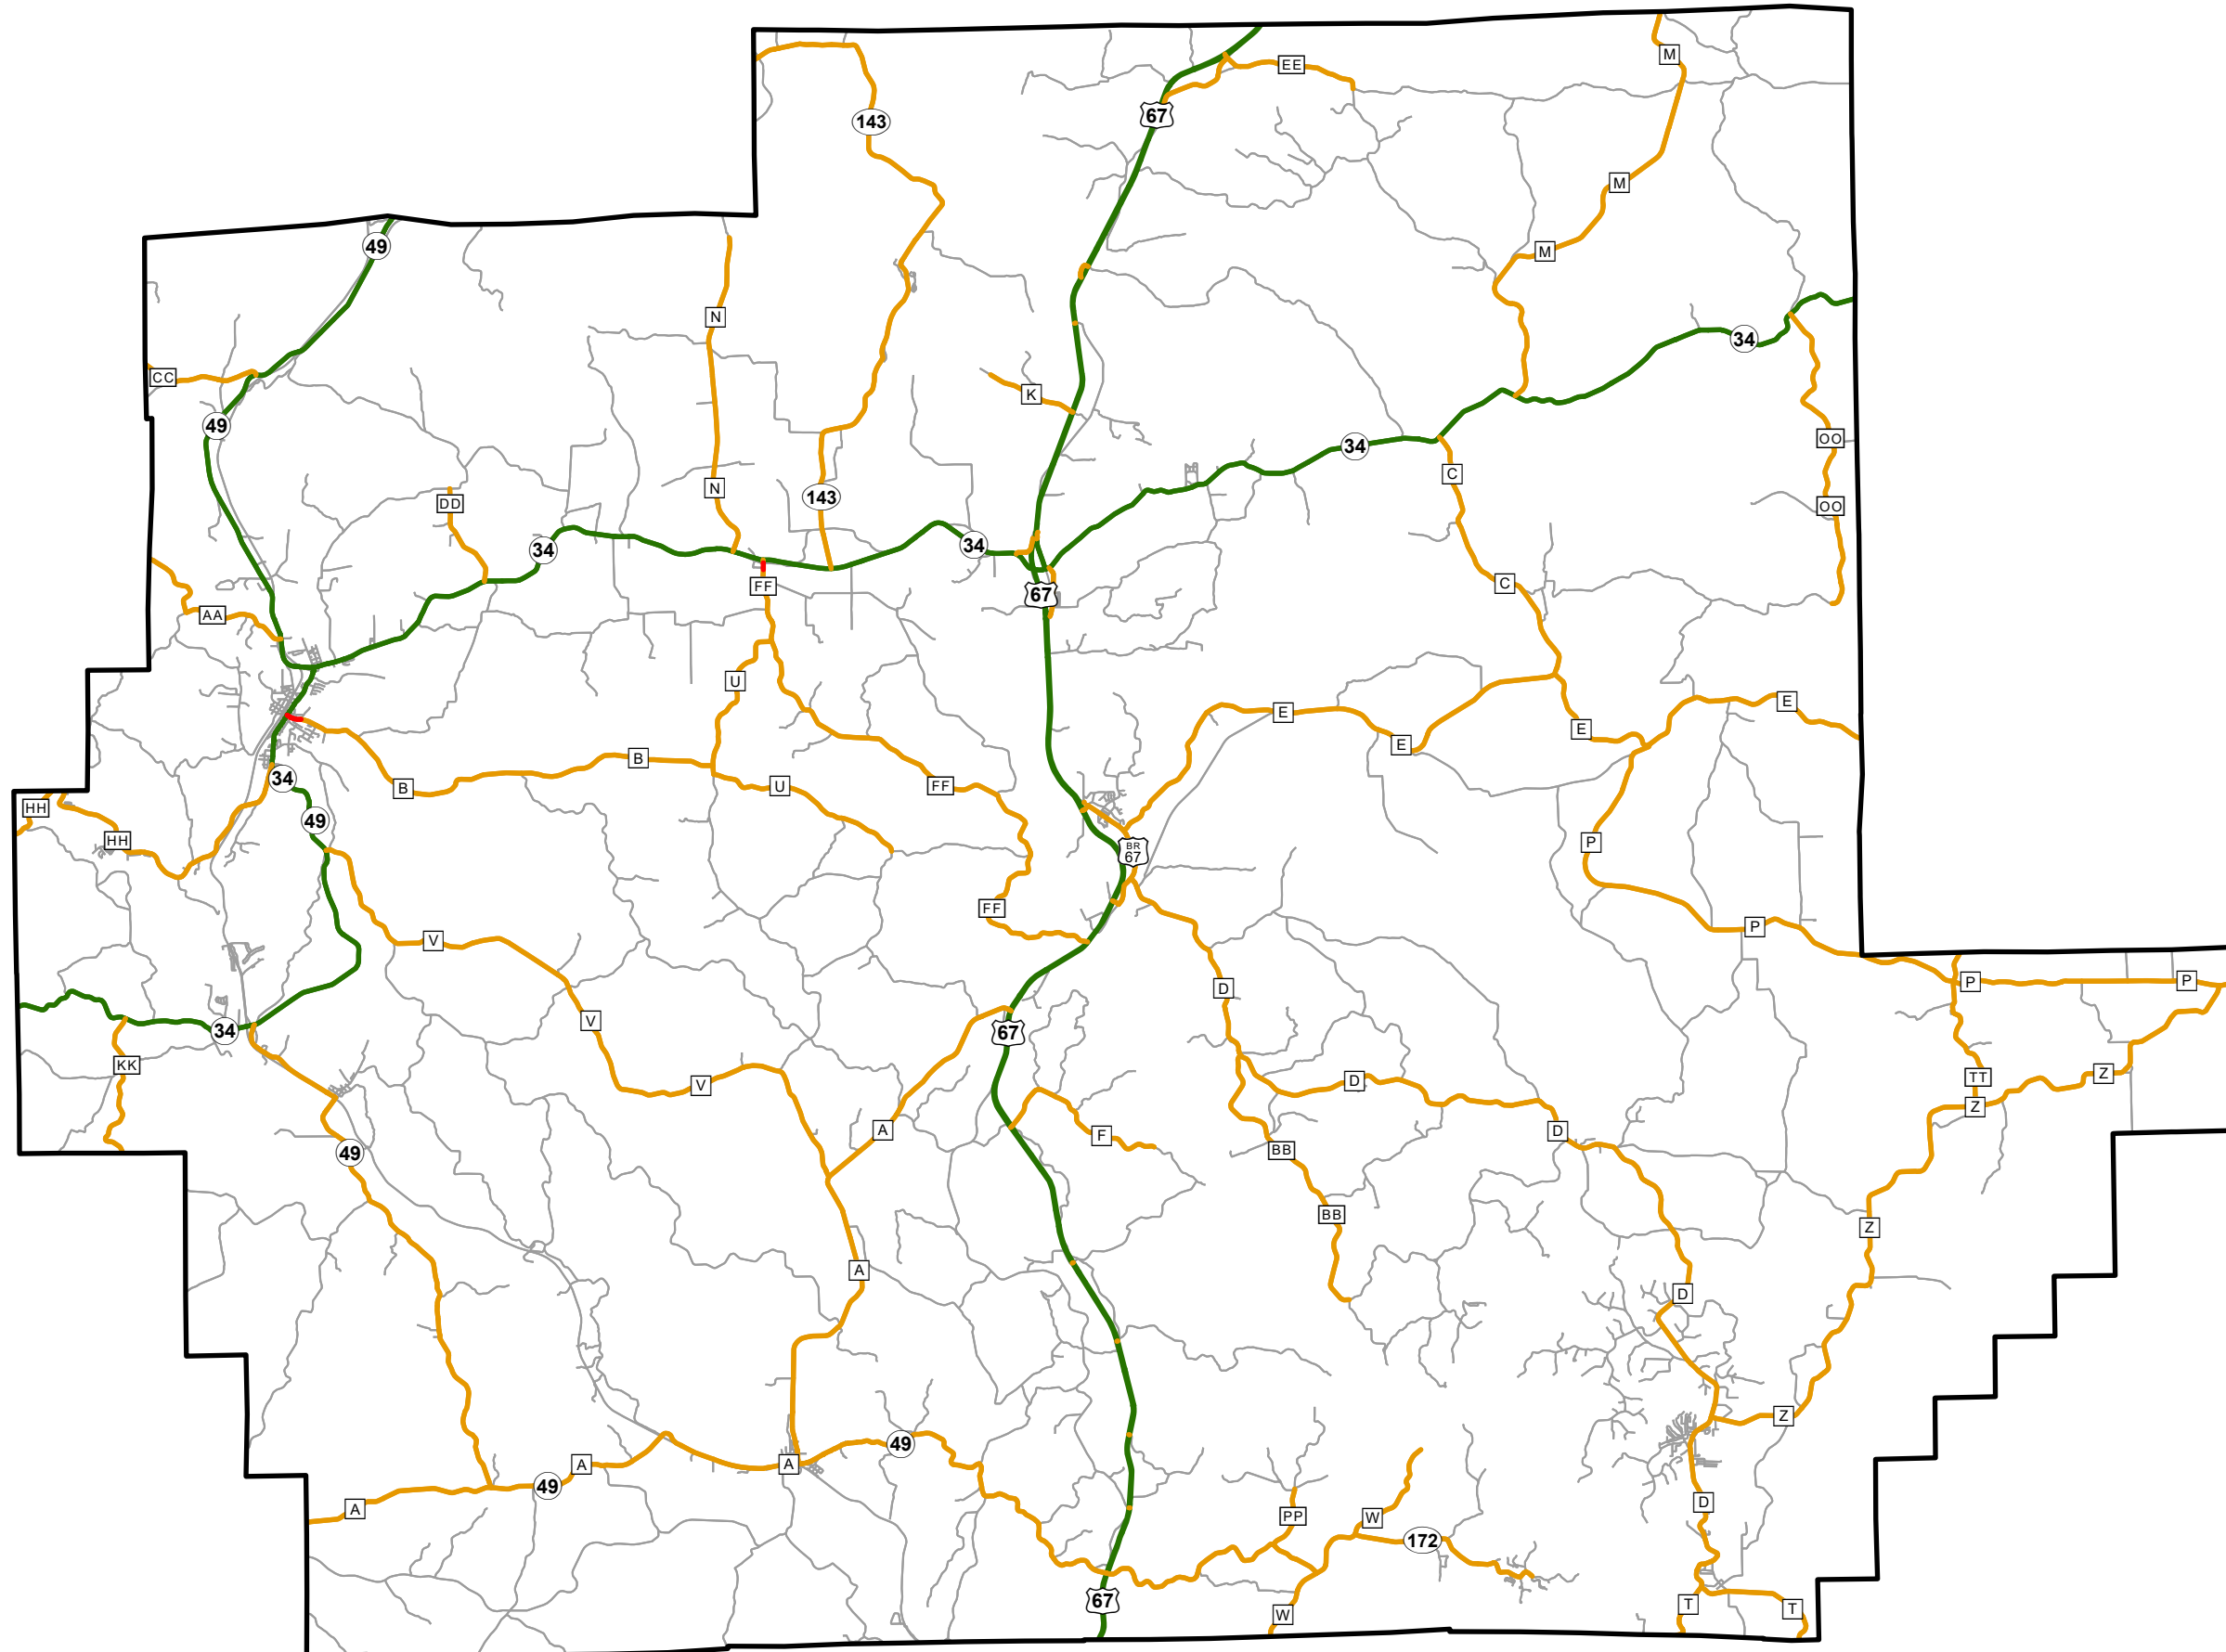

State System Classification

WAYNE COUNTY MISSOURI

State System Class	Miles
Interstate	0
Primary	81.755
Supplementary	226.299
State Marked - NOS	
Other Roads	
Urban Area	

105 W. Capitol Ave.
Jefferson City, MO 65102
Phone (573) 526-5478
Fax (573) 526-8052