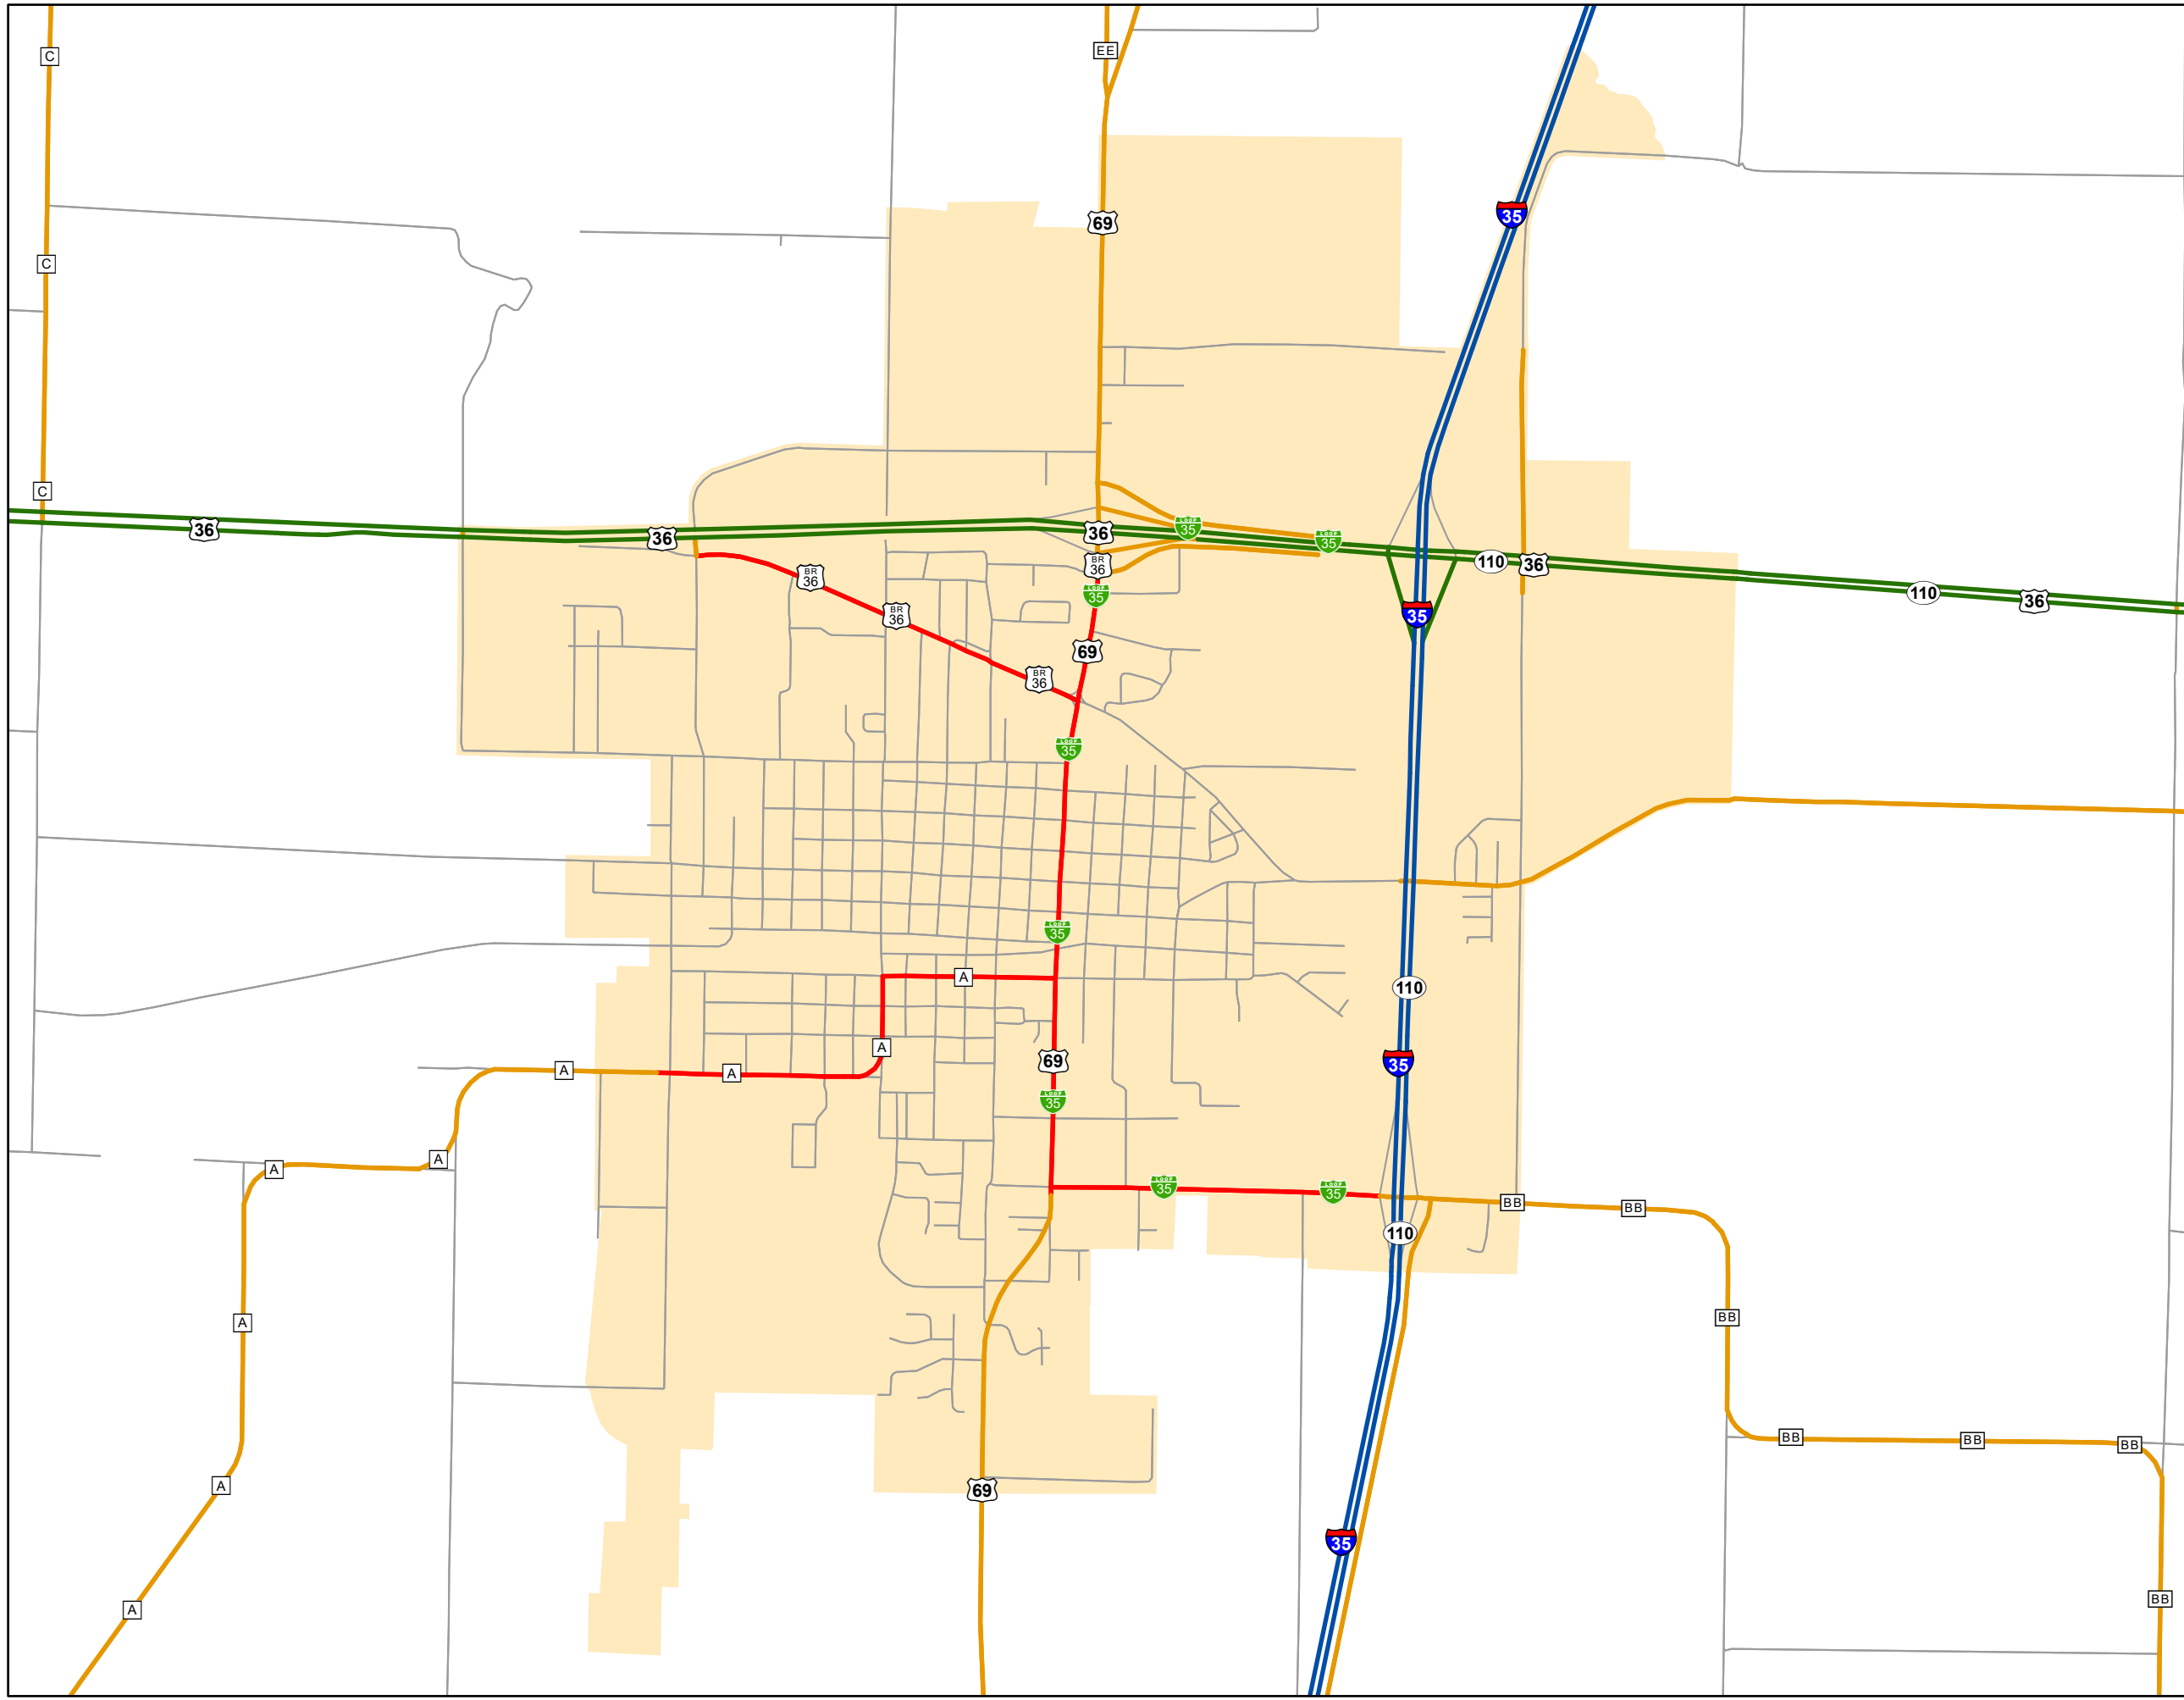

State System Urban Area

**CAMERON
MISSOURI**

State System Class	Miles
Interstate	2.966
Primary	3.22
Supplementary	5.283
State Marked - NOS	
Other Roads	
Urban Area	

105 W. Capitol Ave.
Jefferson City, MO 65102
Phone (573) 526-5478
Fax (573) 526-8052