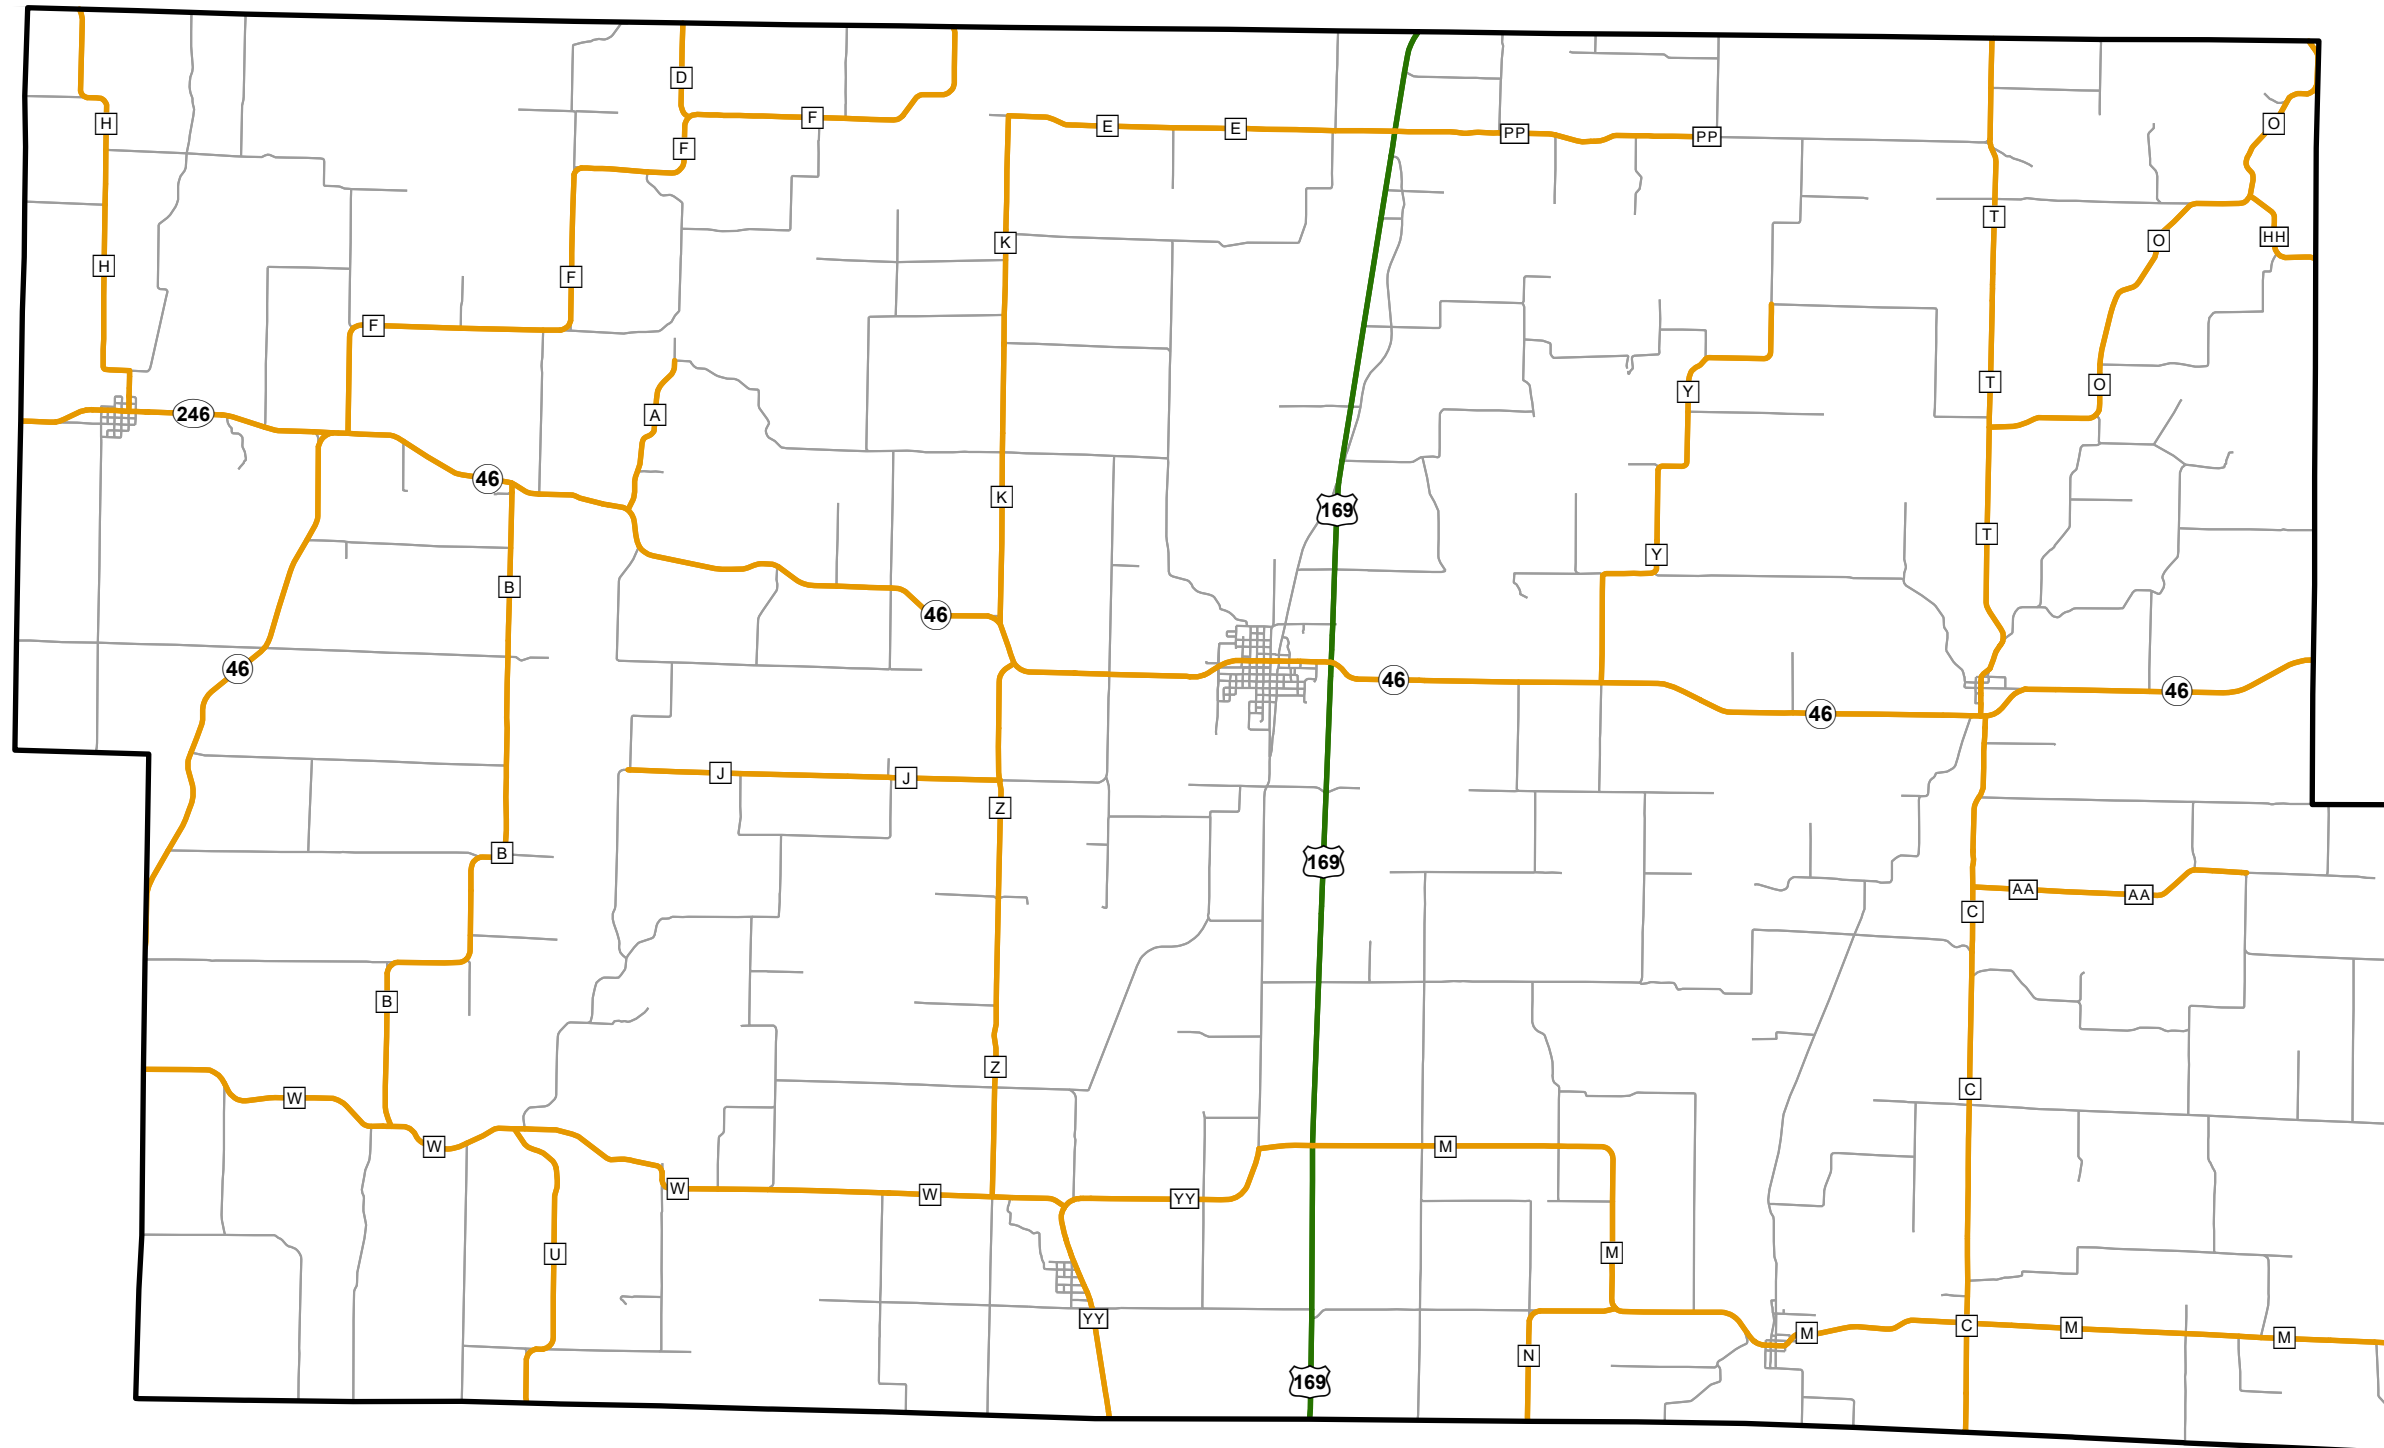

# State System Classification

## WORTH COUNTY MISSOURI

State System Class	Miles
Interstate	0
Primary	12.814
Supplementary	126.346
State Marked - NOS	
Other Roads	
Urban Area	

105 W. Capitol Ave.  
Jefferson City, MO 65102  
Phone (573) 526-5478  
Fax (573) 526-8052