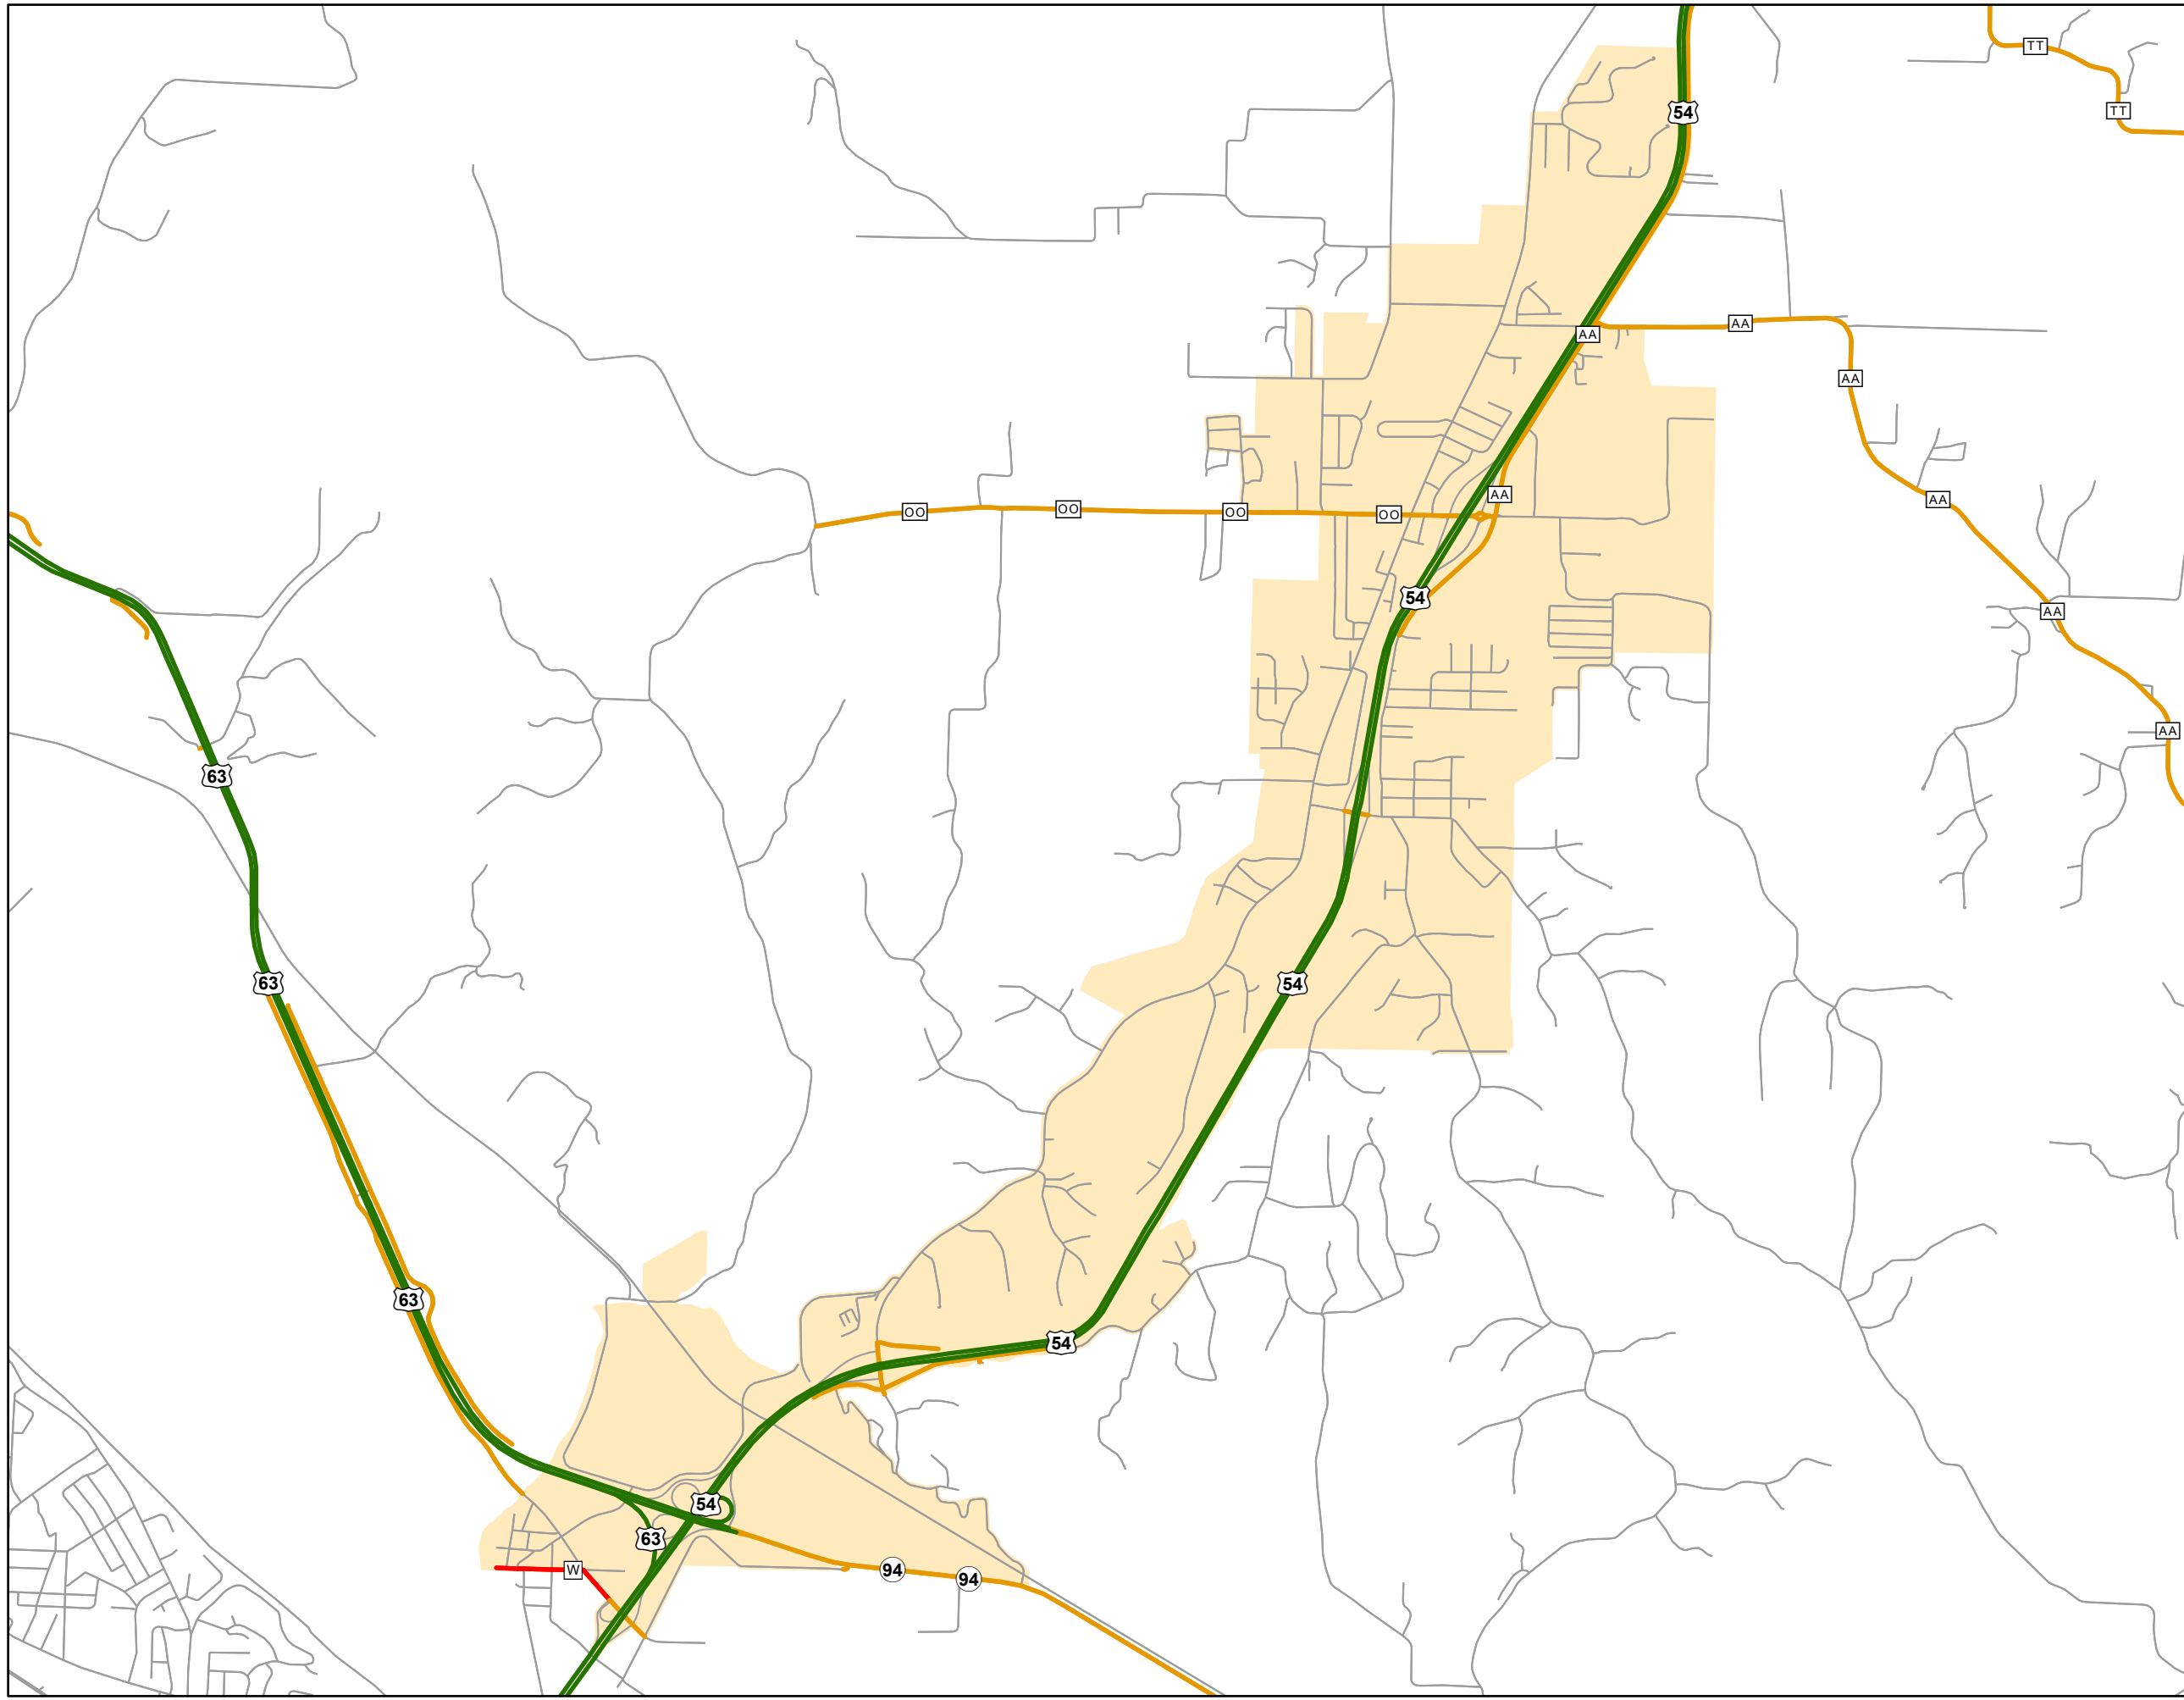

# State System Urban Area

## HOLTS SUMMIT MISSOURI

State System Class	Miles
Interstate	0
Primary	8.954
Supplementary	6.59
State Marked - NOS	
Other Roads	
Urban Area	

105 W. Capitol Ave.  
Jefferson City, MO 65102  
Phone (573) 526-5478  
Fax (573) 526-8052