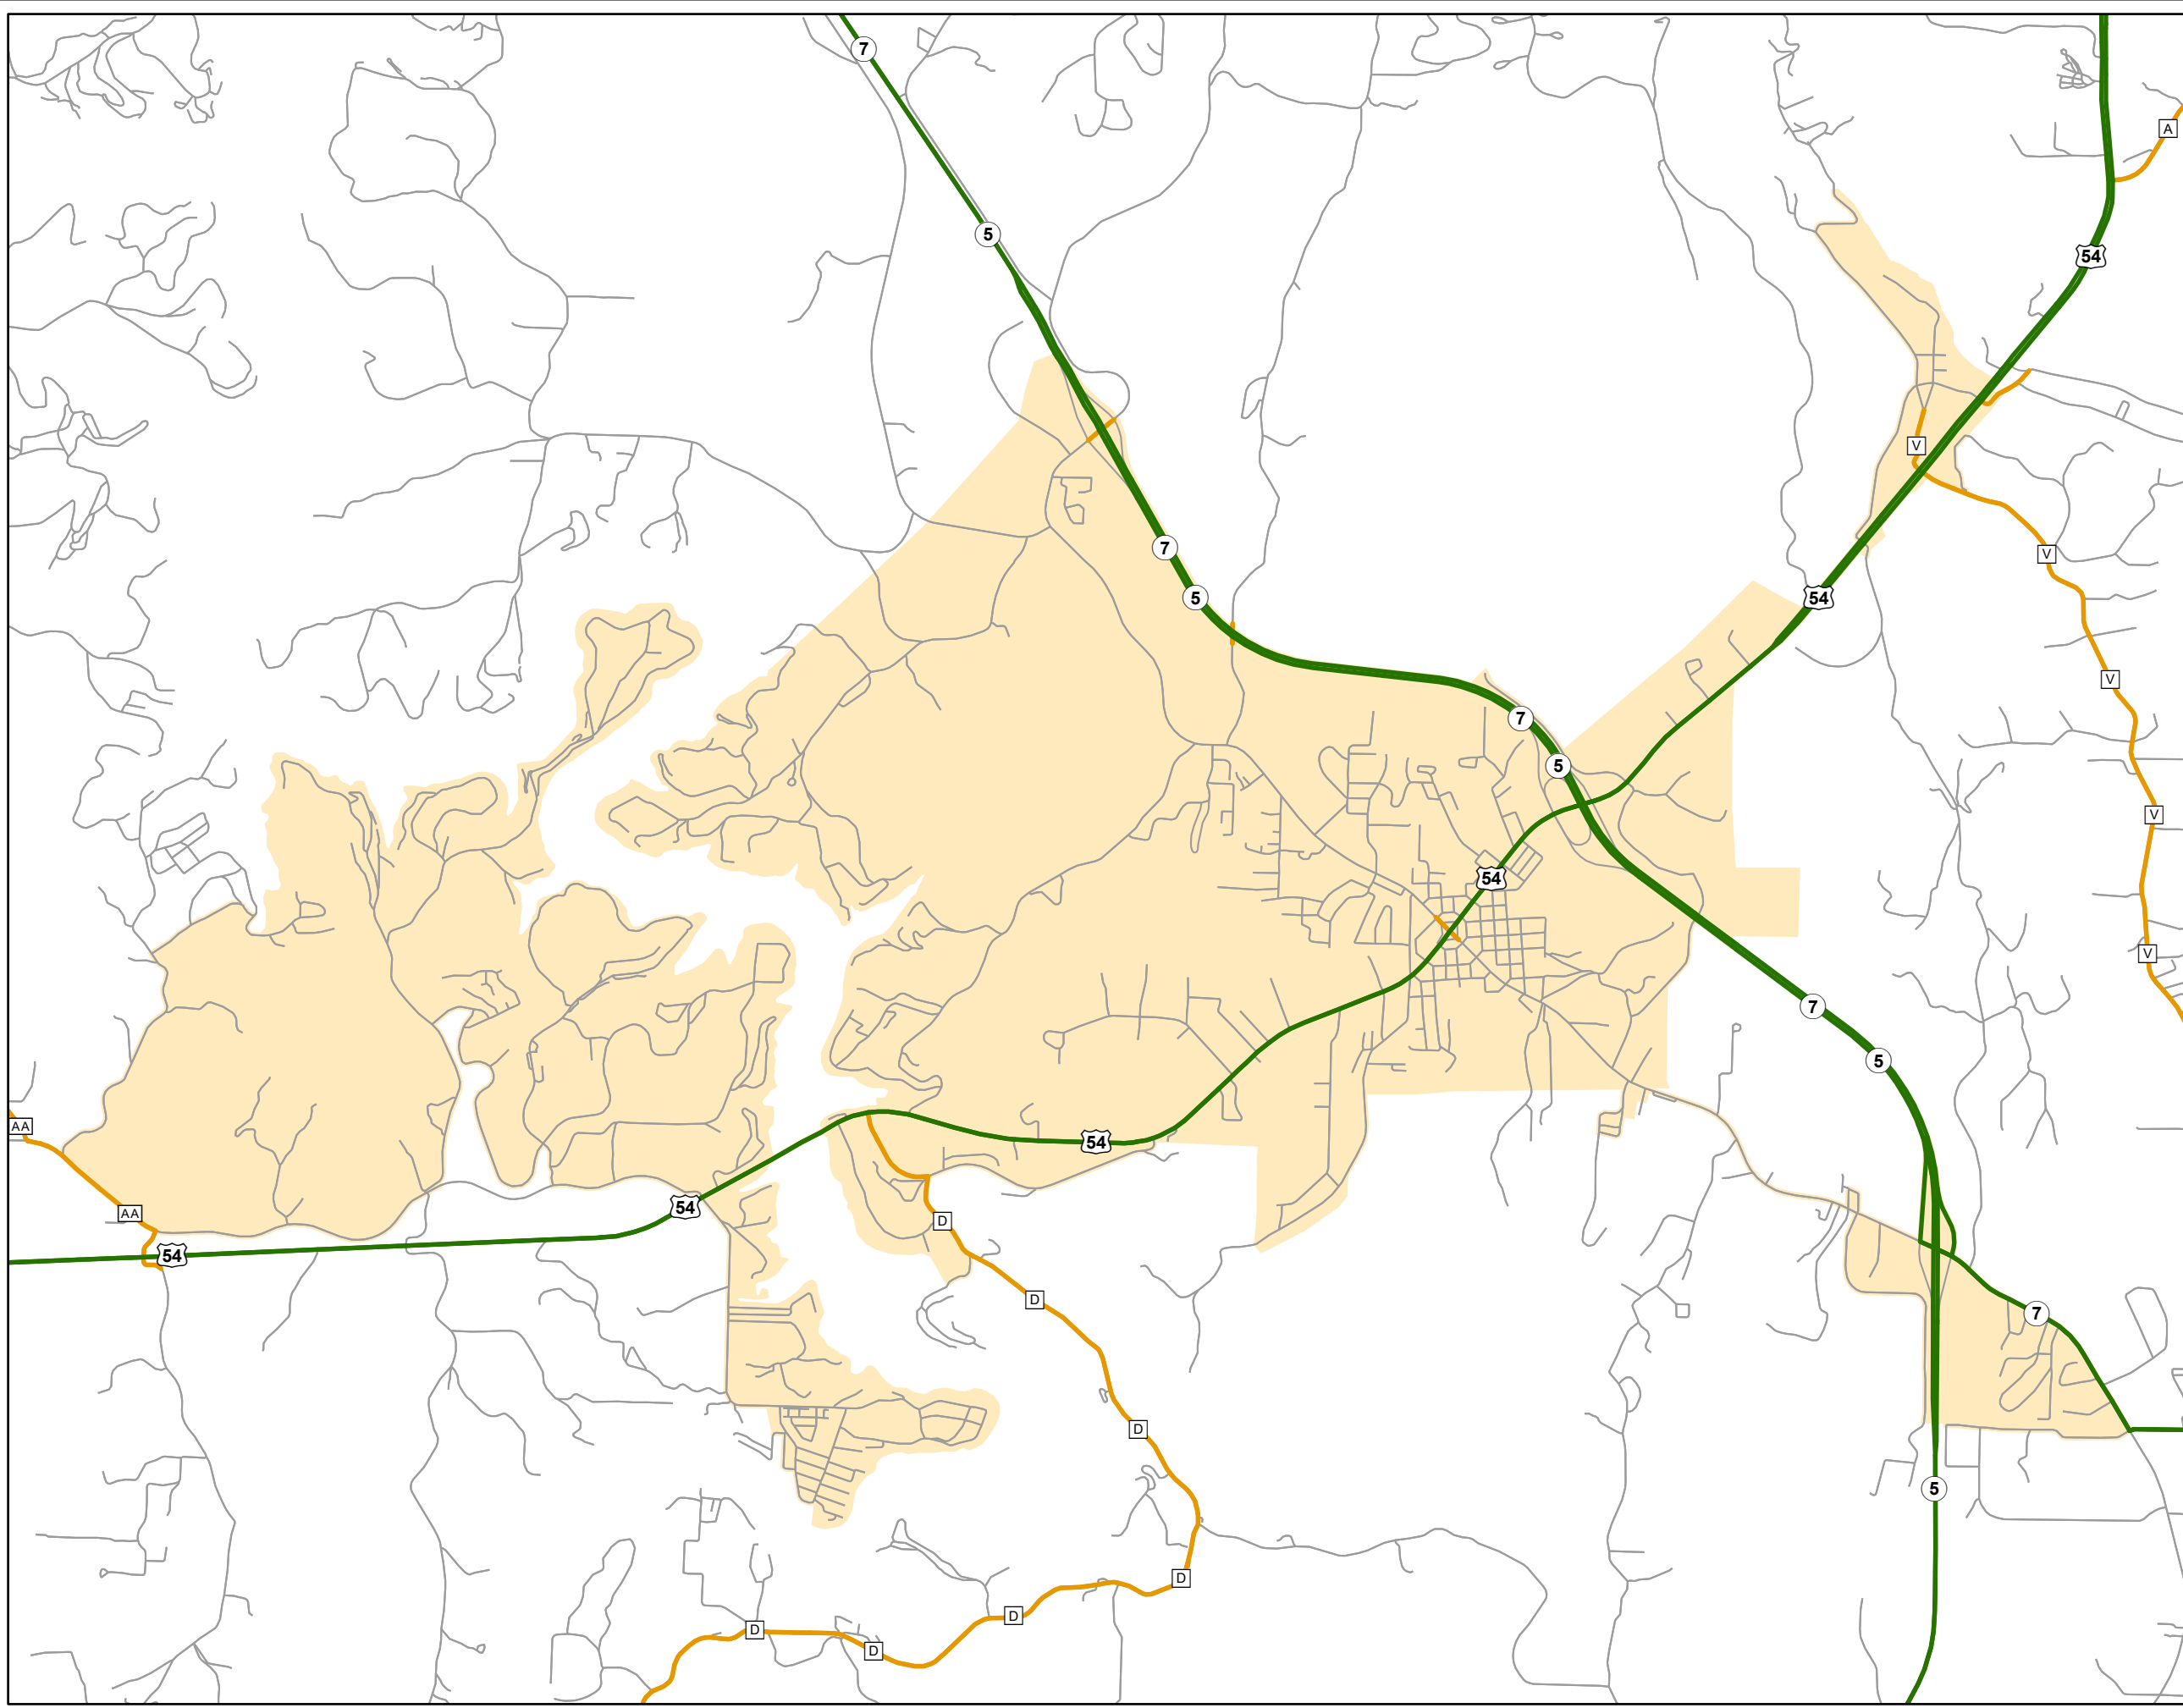

# State System Urban Area

**CAMDENTON  
MISSOURI**

State System Class	Miles
Interstate	0
Primary	12.263
Supplementary	1.994
State Marked - NOS	
Other Roads	
Urban Area	

105 W. Capitol Ave.  
Jefferson City, MO 65102  
Phone (573) 526-5478  
Fax (573) 526-8052