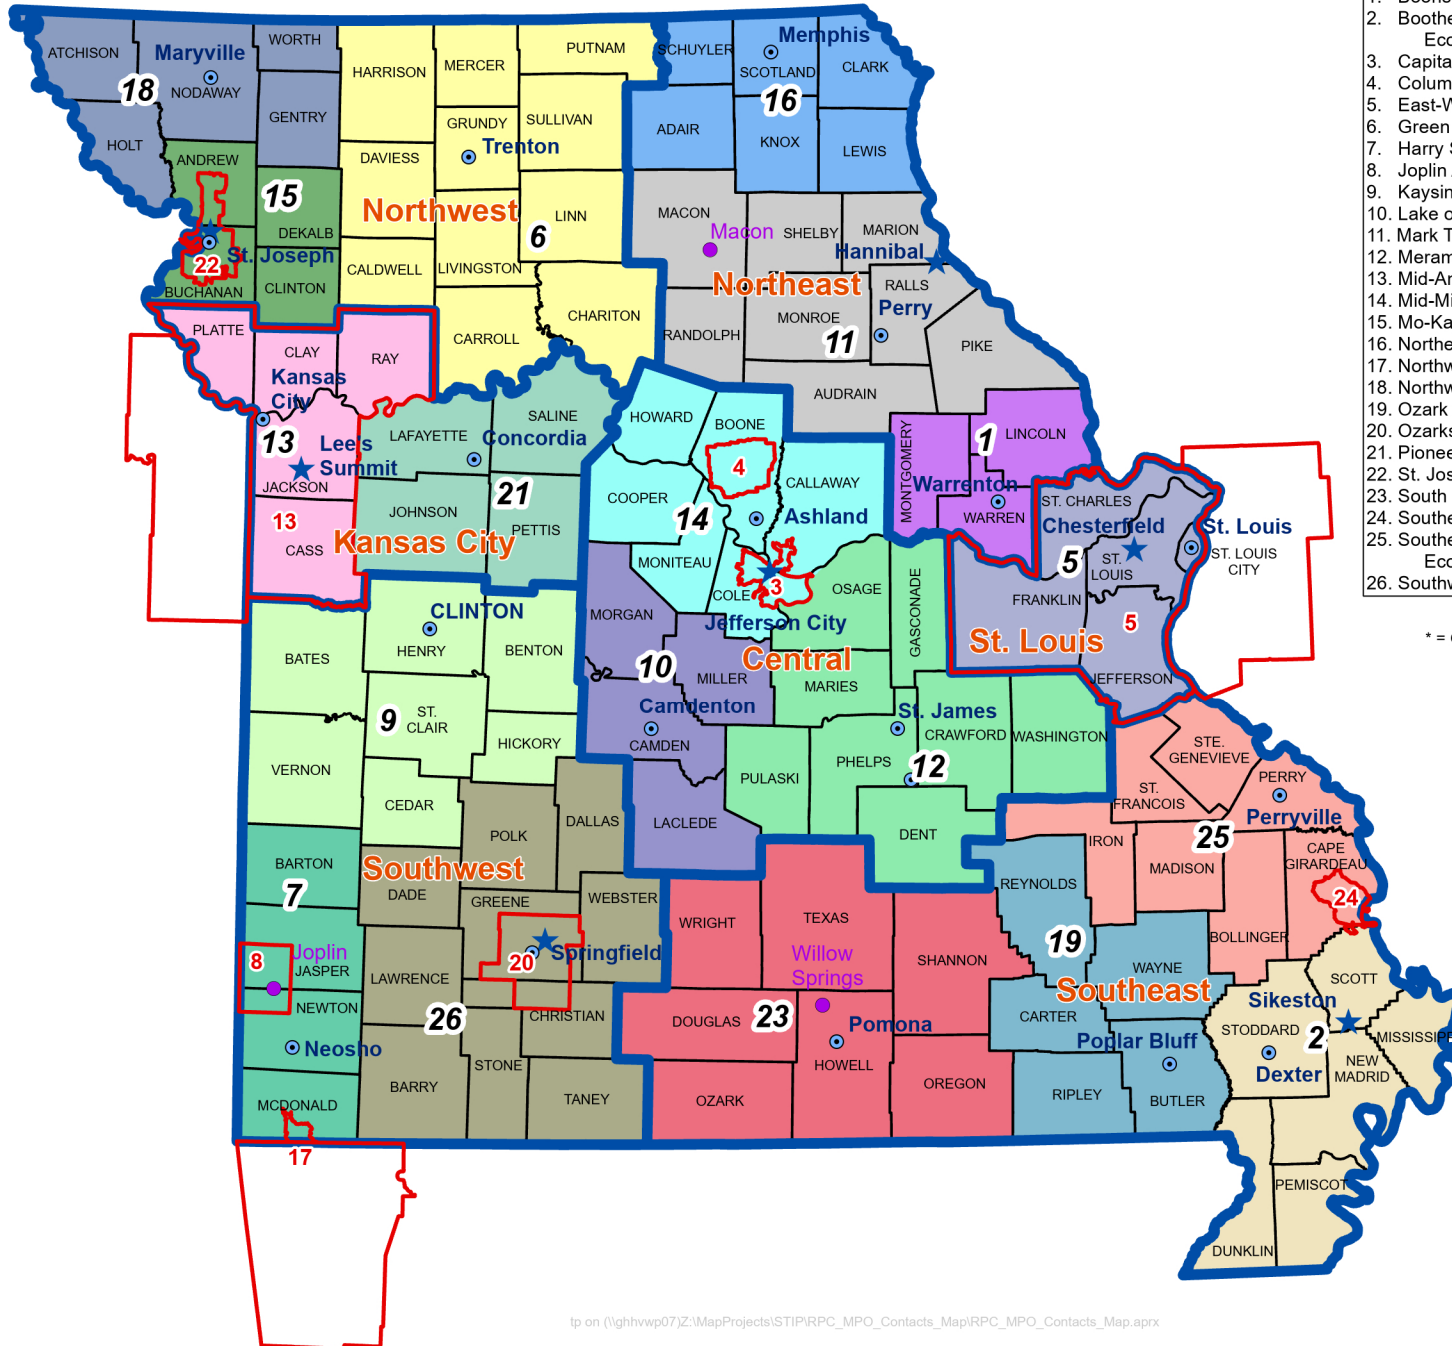

Missouri Regional Planning Commissions and Metropolitan Planning Organizations

1. Boonslick Regional Planning Commission	636-456-3473
2. Bootheel Regional Planning & Economic Development Commission	573-614-5178
3. Capital Area Metropolitan Planning Organization	573-634-6410
4. Columbia Area Transportation Study Organization	573-874-7943
5. East-West Gateway Council of Governments*	314-421-4220
6. Green Hills Regional Planning Commission	660-359-5636
7. Harry S Truman Coordinating Council	417-208-9321
8. Joplin Area Transportation Study Organization	417-624-0820
9. Kaysinger Basin Regional Planning Commission	660-885-3393
10. Lake of the Ozarks Council of Local Governments	573-346-5692
11. Mark Twain Regional Council of Governments	573-565-2203
12. Meramec Regional Planning Commission	573-265-2993
13. Mid-America Regional Council*	816-474-4240
14. Mid-Missouri Regional Planning Commission	573-657-9779
15. Mo-Kan Regional Council	816-233-3144
16. Northeast Missouri Regional Planning Commission	660-465-7281
17. Northwest Arkansas Regional Planning Commission	479-751-7125
18. Northwest Missouri Regional Council of Governments	660-582-5121
19. Ozark Foothills Regional Planning Commission	573-785-6402
20. Ozarks Transportation Organization	417-865-3042
21. Pioneer Trails Regional Planning Commission	660-463-7934
22. St. Joseph Area Transportation Study Organization	816-271-4653
23. South Central Ozark Council of Governments	417-256-4226
24. Southeast Metropolitan Planning Organization	573-339-6734
25. Southeast Missouri Regional Planning & Economic Development Commission	573-547-8357
26. Southwest Missouri Council of Governments	417-836-6900

* = Organizations functioning as both RPC and MPO
(Boundaries for the Mid-America Regional Council RPC and MPO vary)

- MoDOT District
- 19 Regional Planning Commission
- 9 Metropolitan Planning Organization
- ★ MoDOT District Office
- Regional Office
- RPC Office