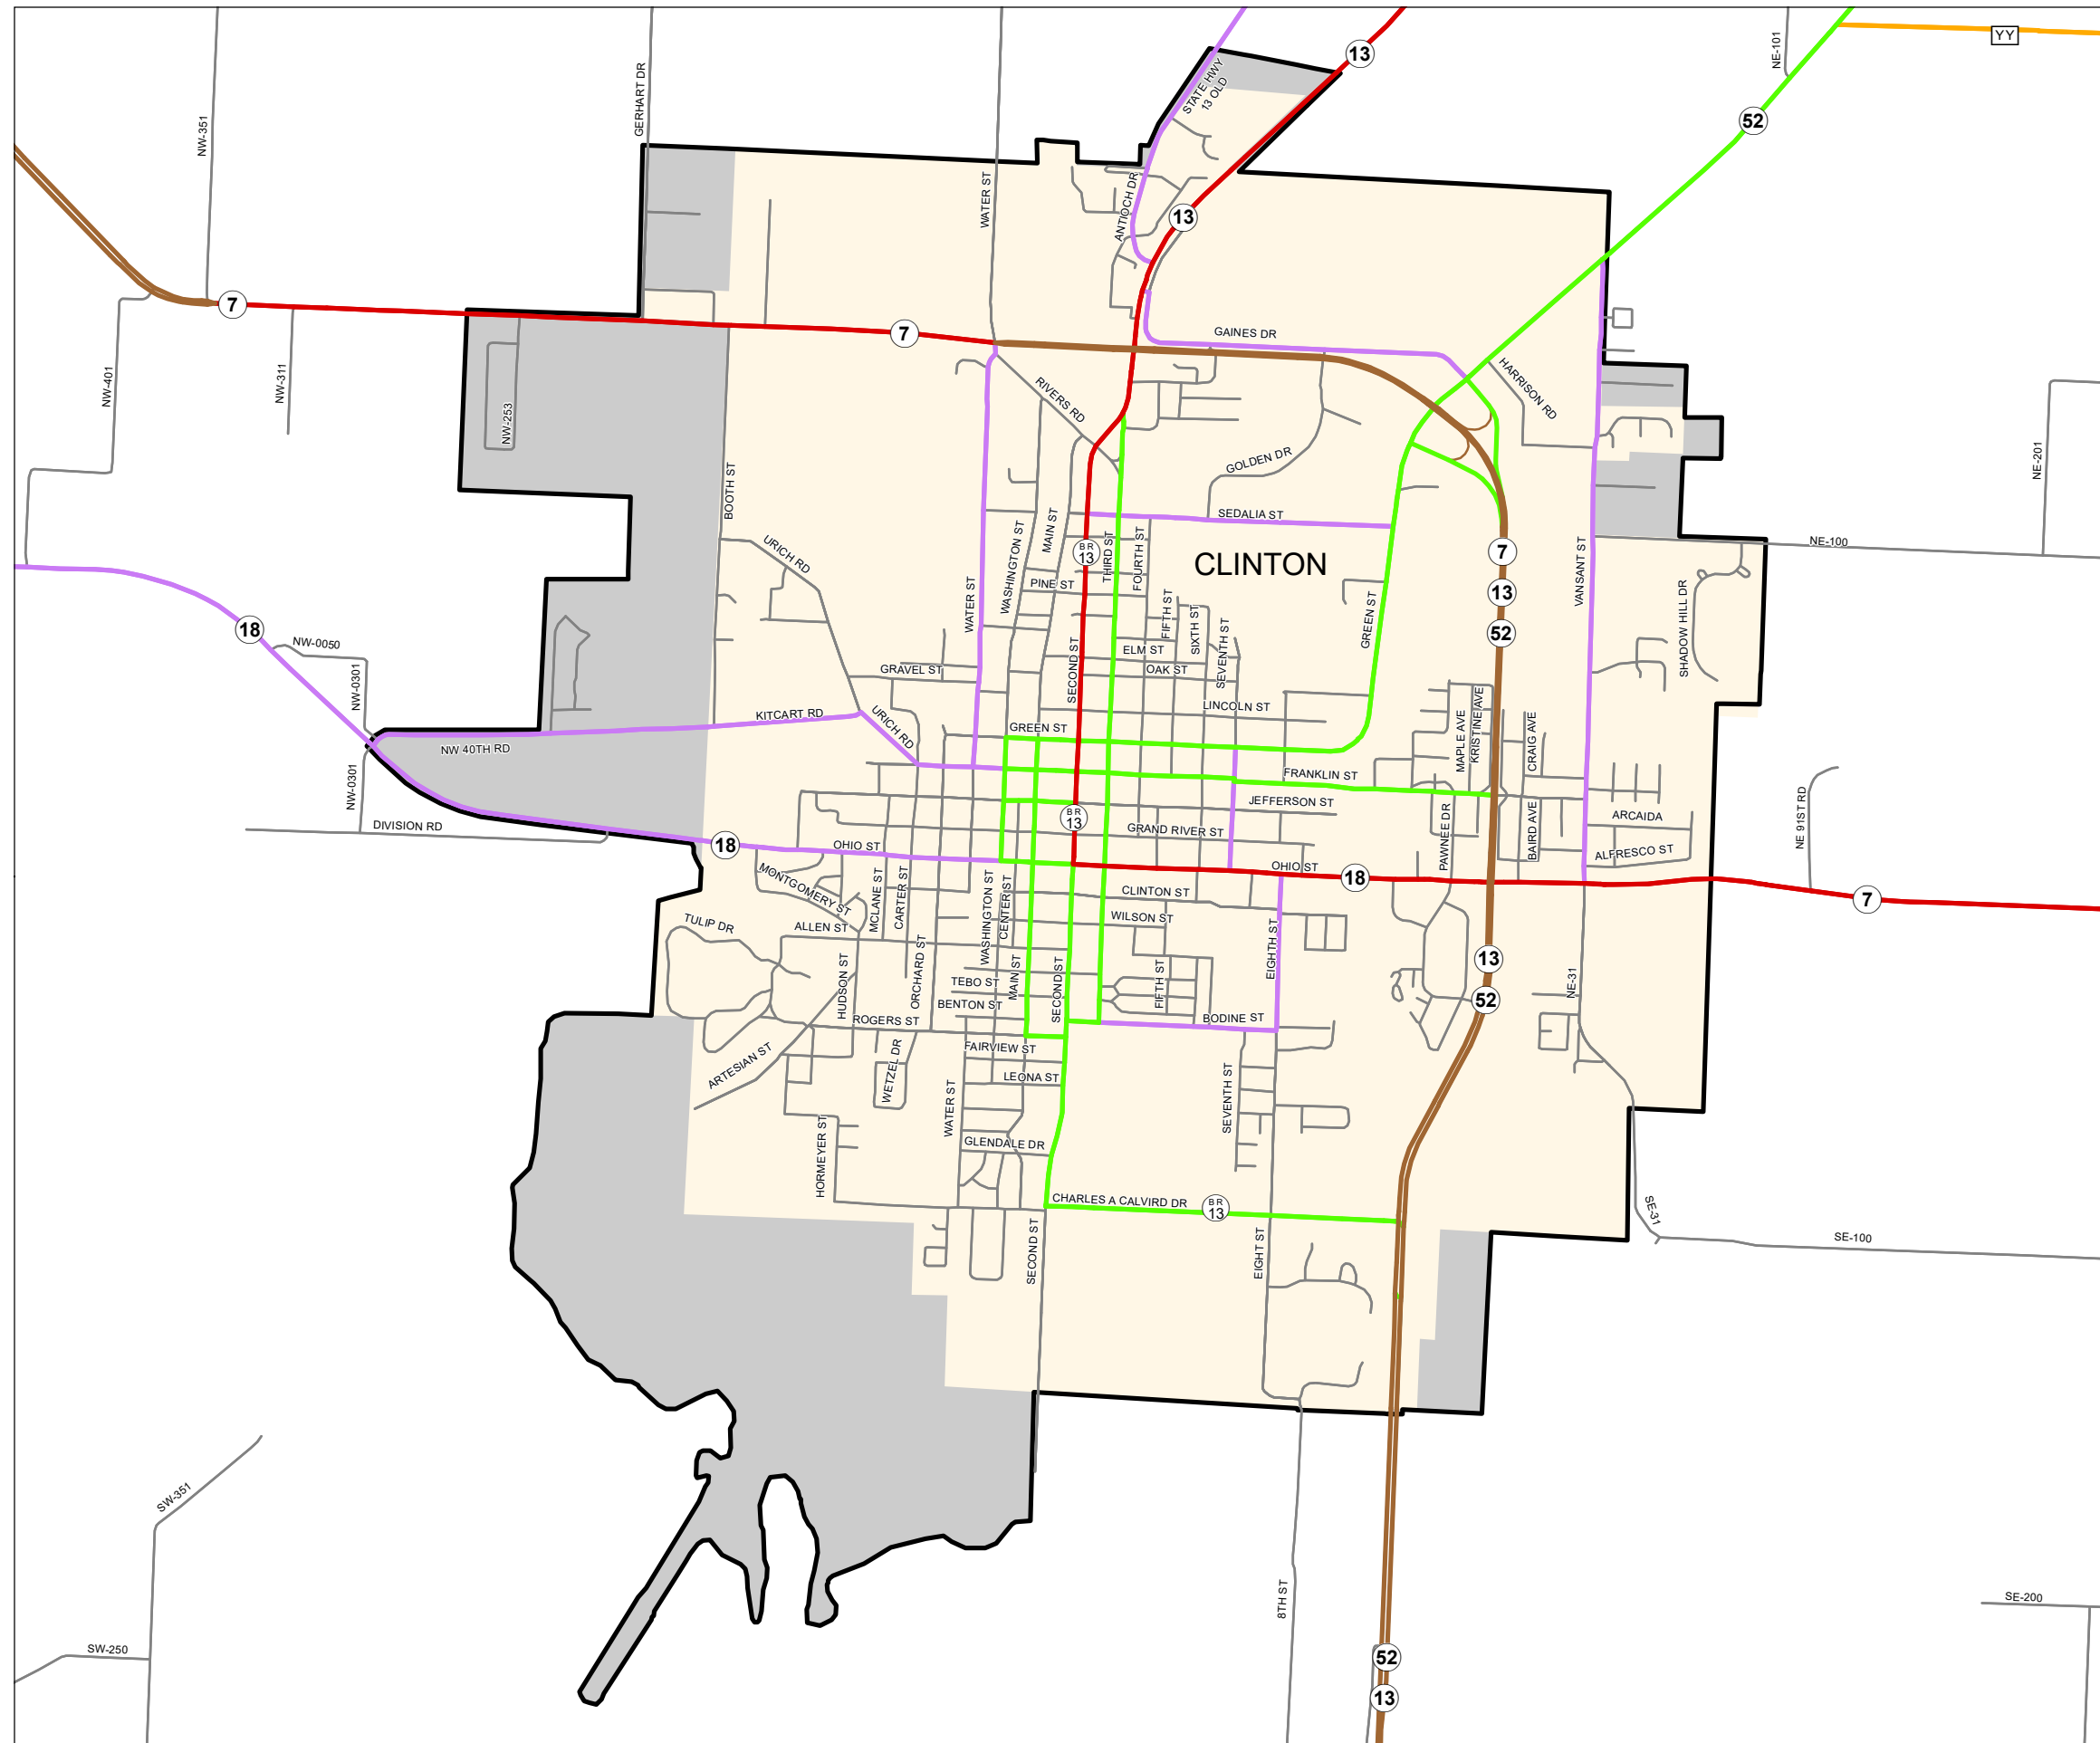

Functional Classification System

CLINTON

Henry County

Missouri

FUNCTIONAL CLASS	
Interstate	
Other Freeway and Expressway	
Other Principal Arterial	
Minor Arterial	
Major Collector	
Minor Collector	
Local	
CITY	
URBAN AREA	

Federal-Aid highways exclude local roads and rural minor collectors.

Transportation Planning

105 W. Capitol Ave.
Jefferson City, MO 65102
Phone (573) 526-5478
Fax (573) 526-8052

Approved January 10, 2024