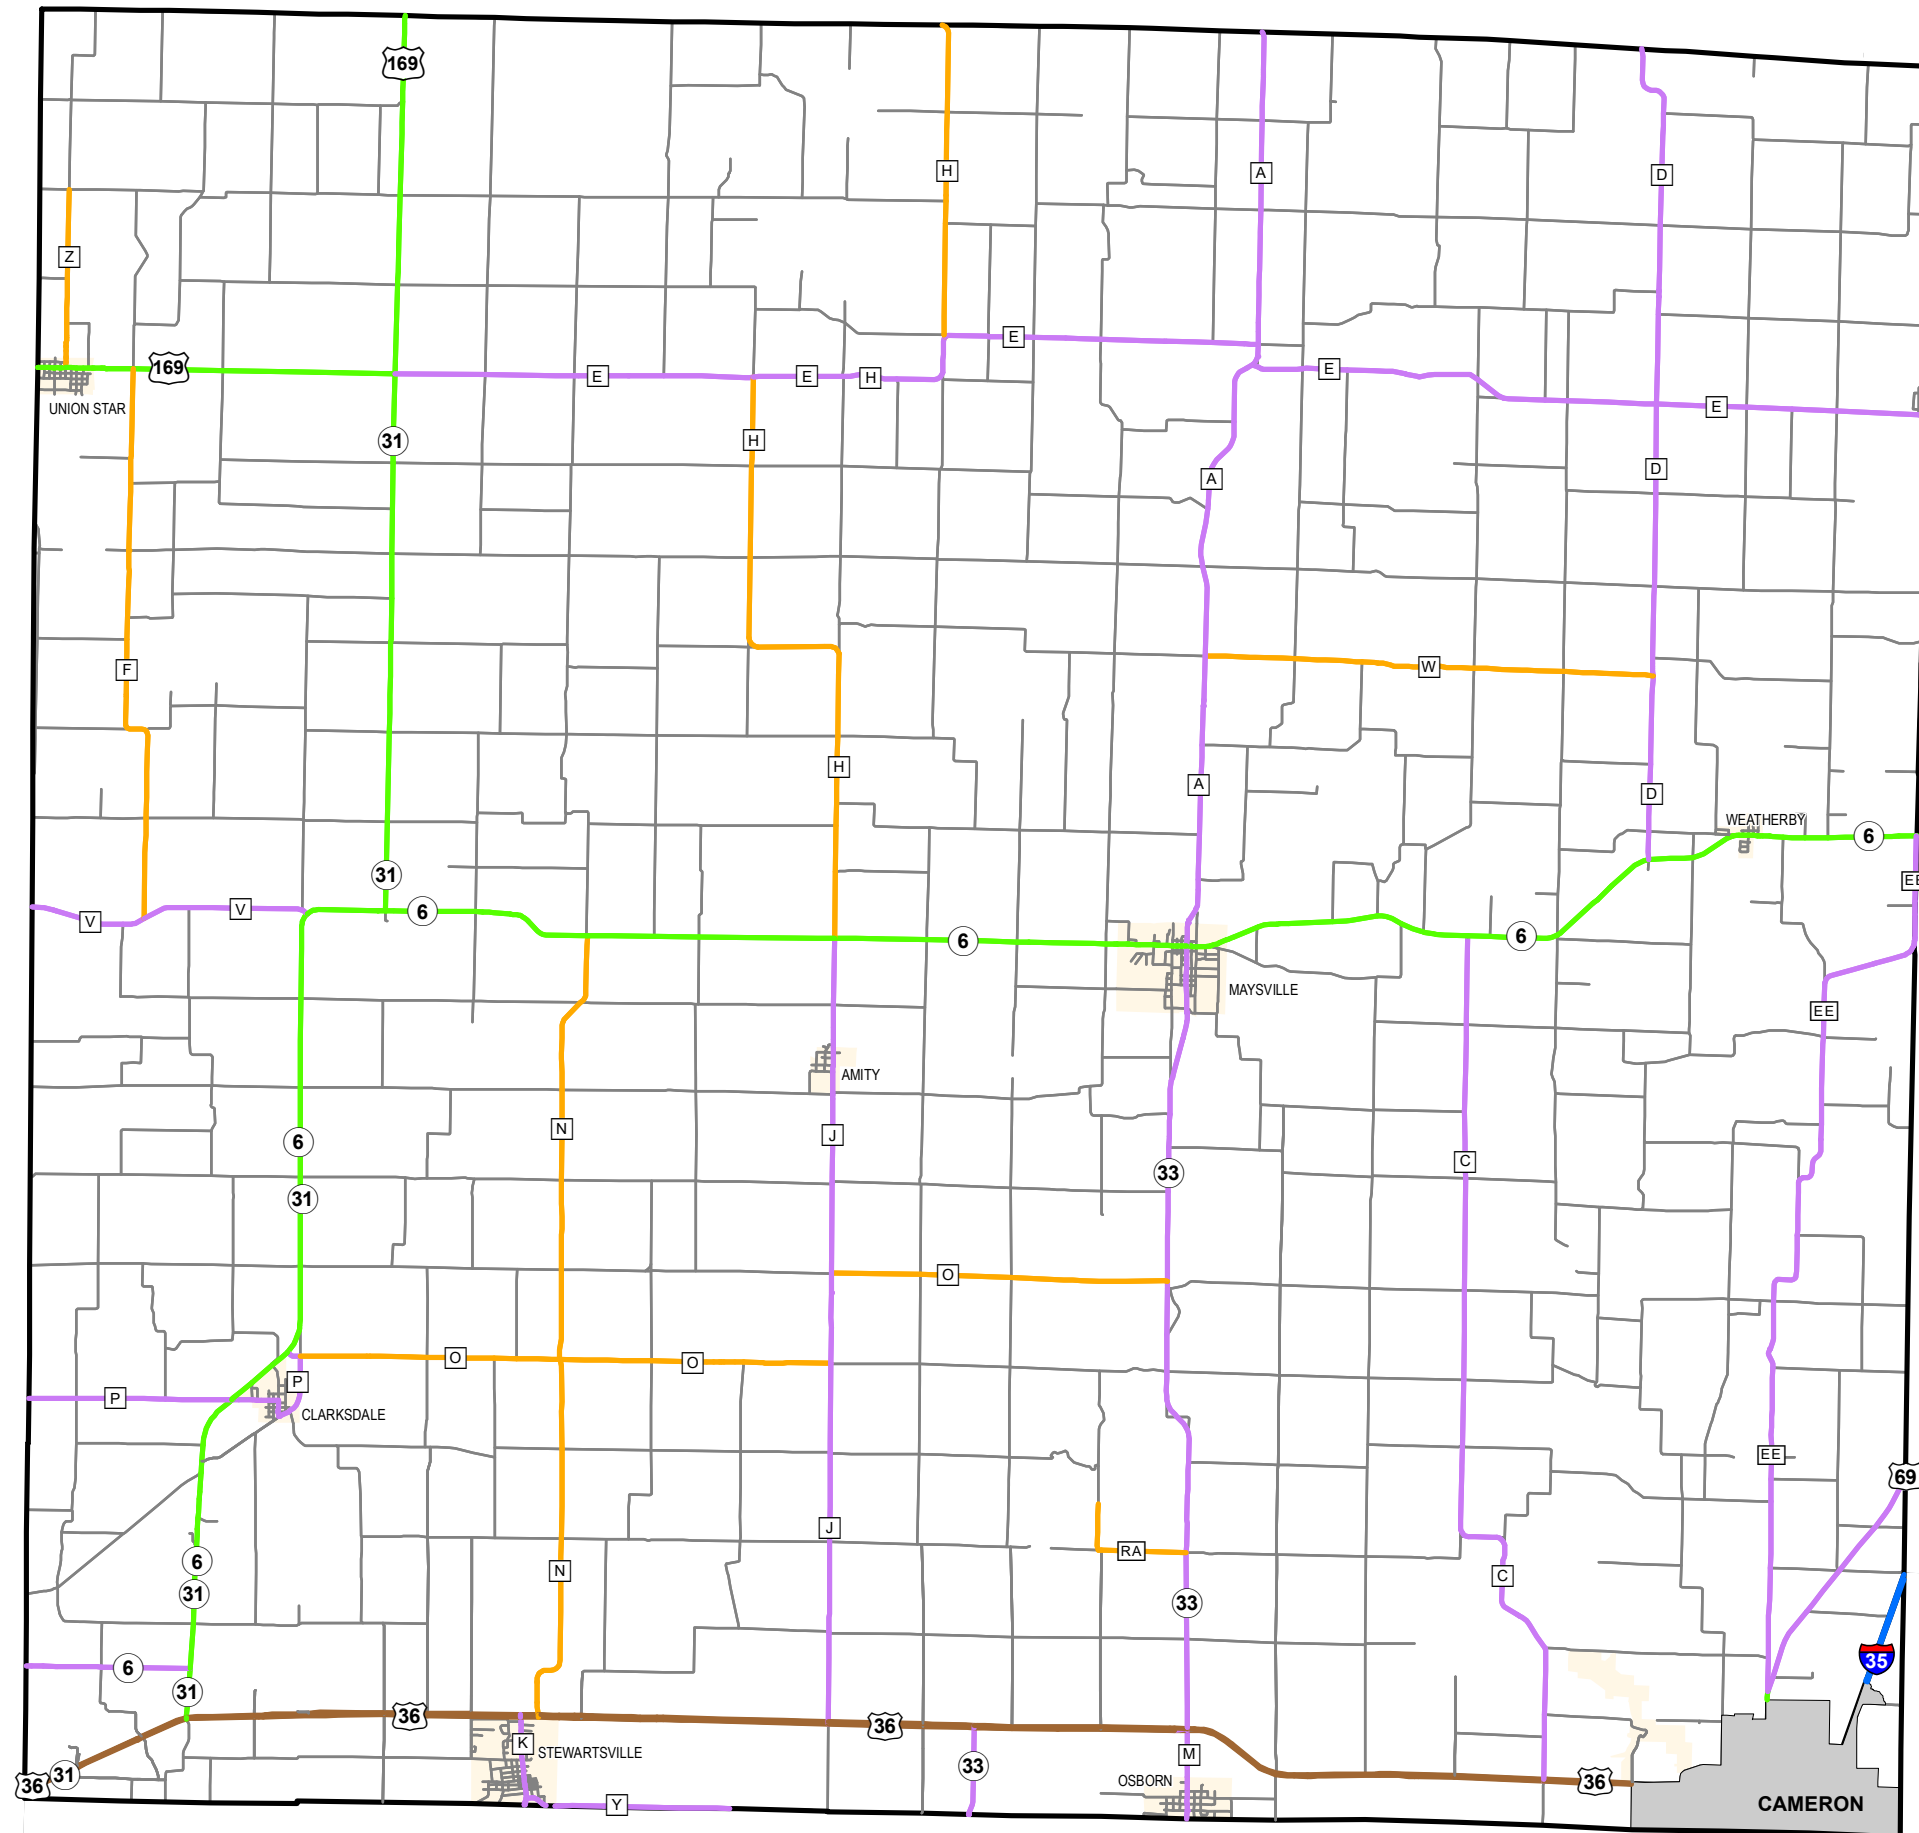

# Rural Functional Classification

## DEKALB COUNTY

### Missouri

**FUNCTIONAL CLASS**

- Interstate —
- Other Freeway and Expressway —
- Other Principal Arterial —
- Minor Arterial —
- Major Collector —
- Minor Collector —
- Local —

CITY

URBAN AREA

Federal-Aid highways exclude local roads and rural minor collectors.