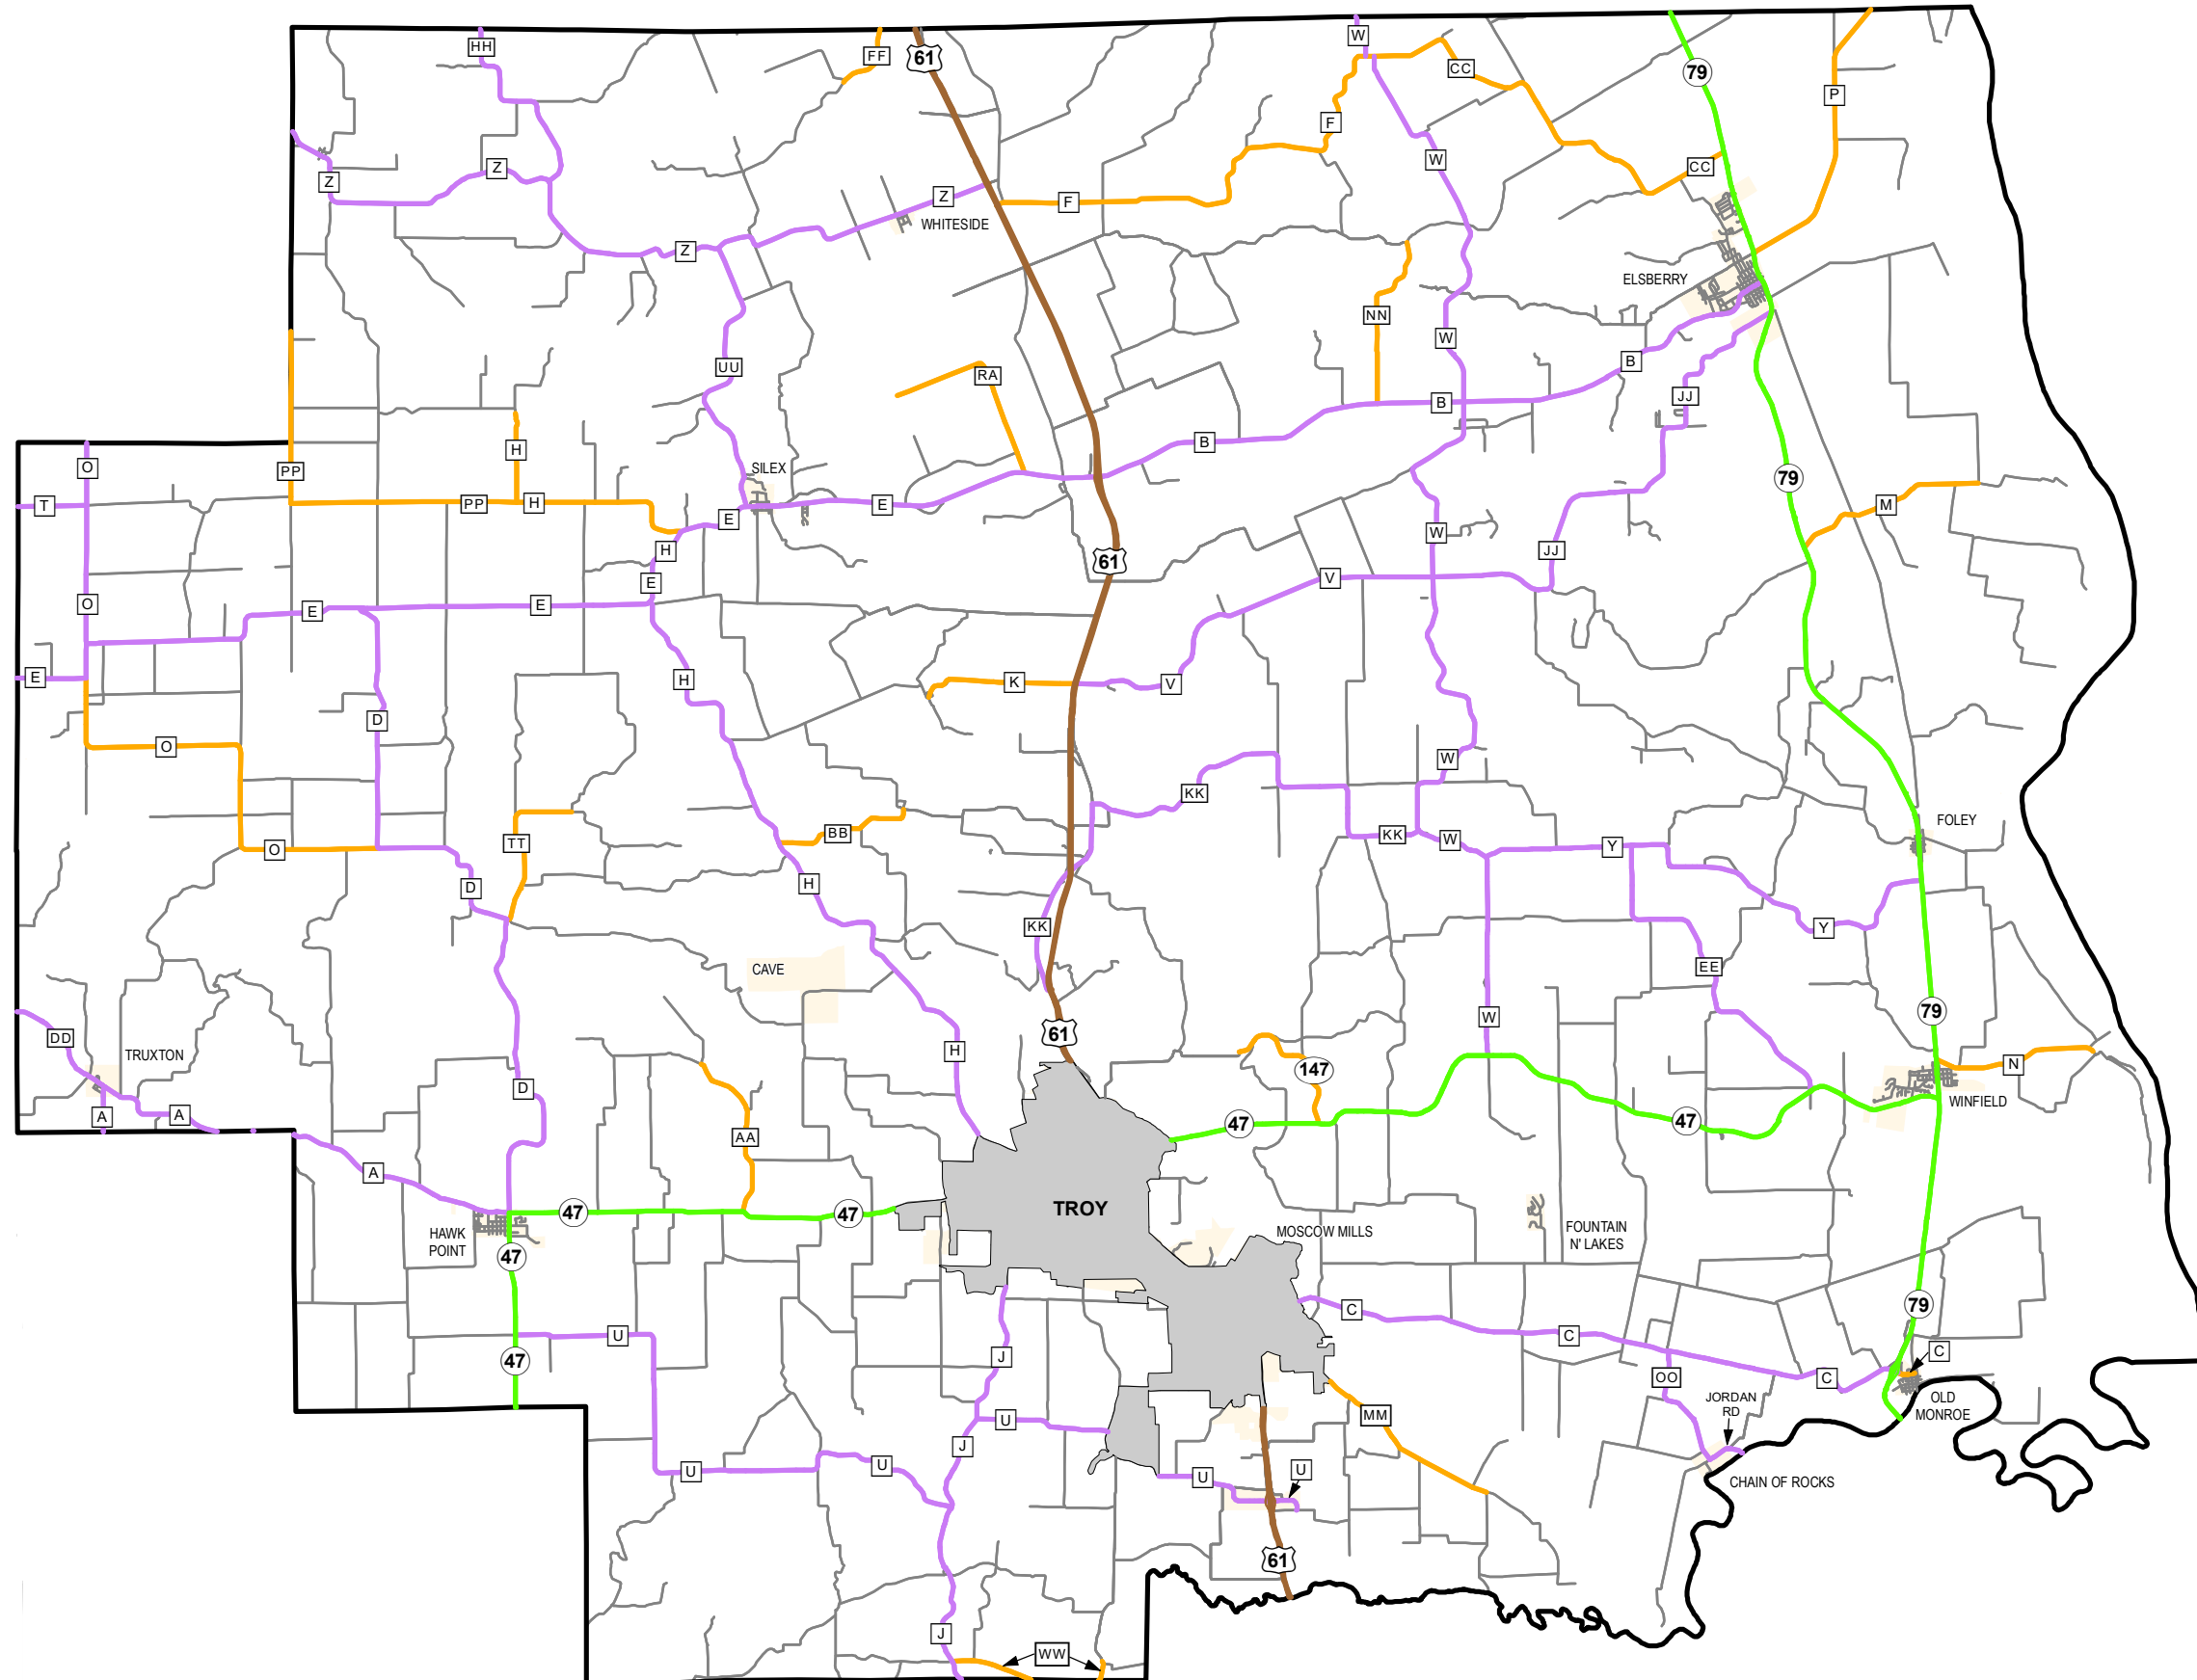

Rural Functional Classification

LINCOLN COUNTY

Missouri

FUNCTIONAL CLASS

- Interstate —
- Other Freeway and Expressway —
- Other Principal Arterial —
- Minor Arterial —
- Major Collector —
- Minor Collector —
- Local —

CITY

URBAN AREA

Federal-Aid highways exclude local roads and rural minor collectors.

Transportation Planning
 105 W. Capitol Ave.
 Jefferson City, MO 65102
 Phone (573) 526-5478
 Fax (573) 526-8052

Approved January 10, 2024