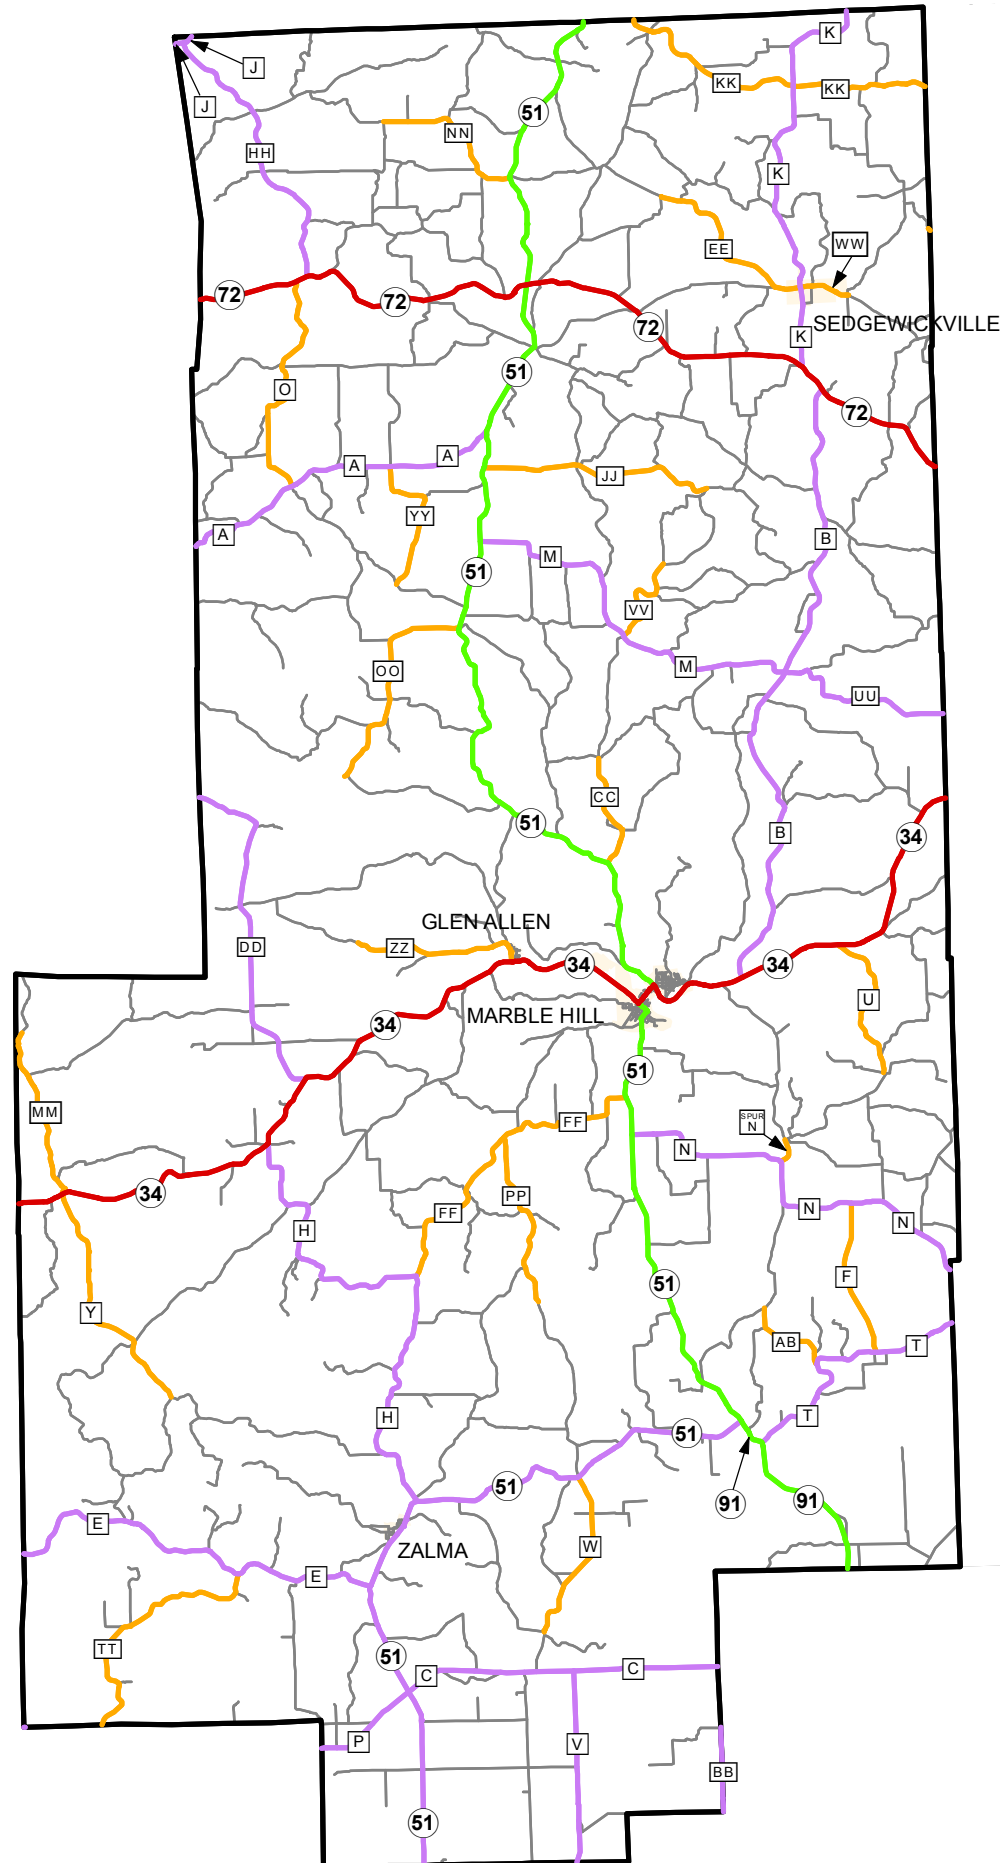

Rural Functional Classification

BOLLINGER COUNTY

Missouri

FUNCTIONAL CLASS

- Interstate —
- Other Freeway and Expressway —
- Other Principal Arterial —
- Minor Arterial —
- Major Collector —
- Minor Collector —
- Local —

CITY

URBAN AREA

Federal-Aid highways exclude local roads and rural minor collectors.

Transportation Planning
 105 W. Capitol Ave.
 Jefferson City, MO 65102
 Phone (573) 526-5478
 Fax (573) 526-8052

Approved February 15, 2005