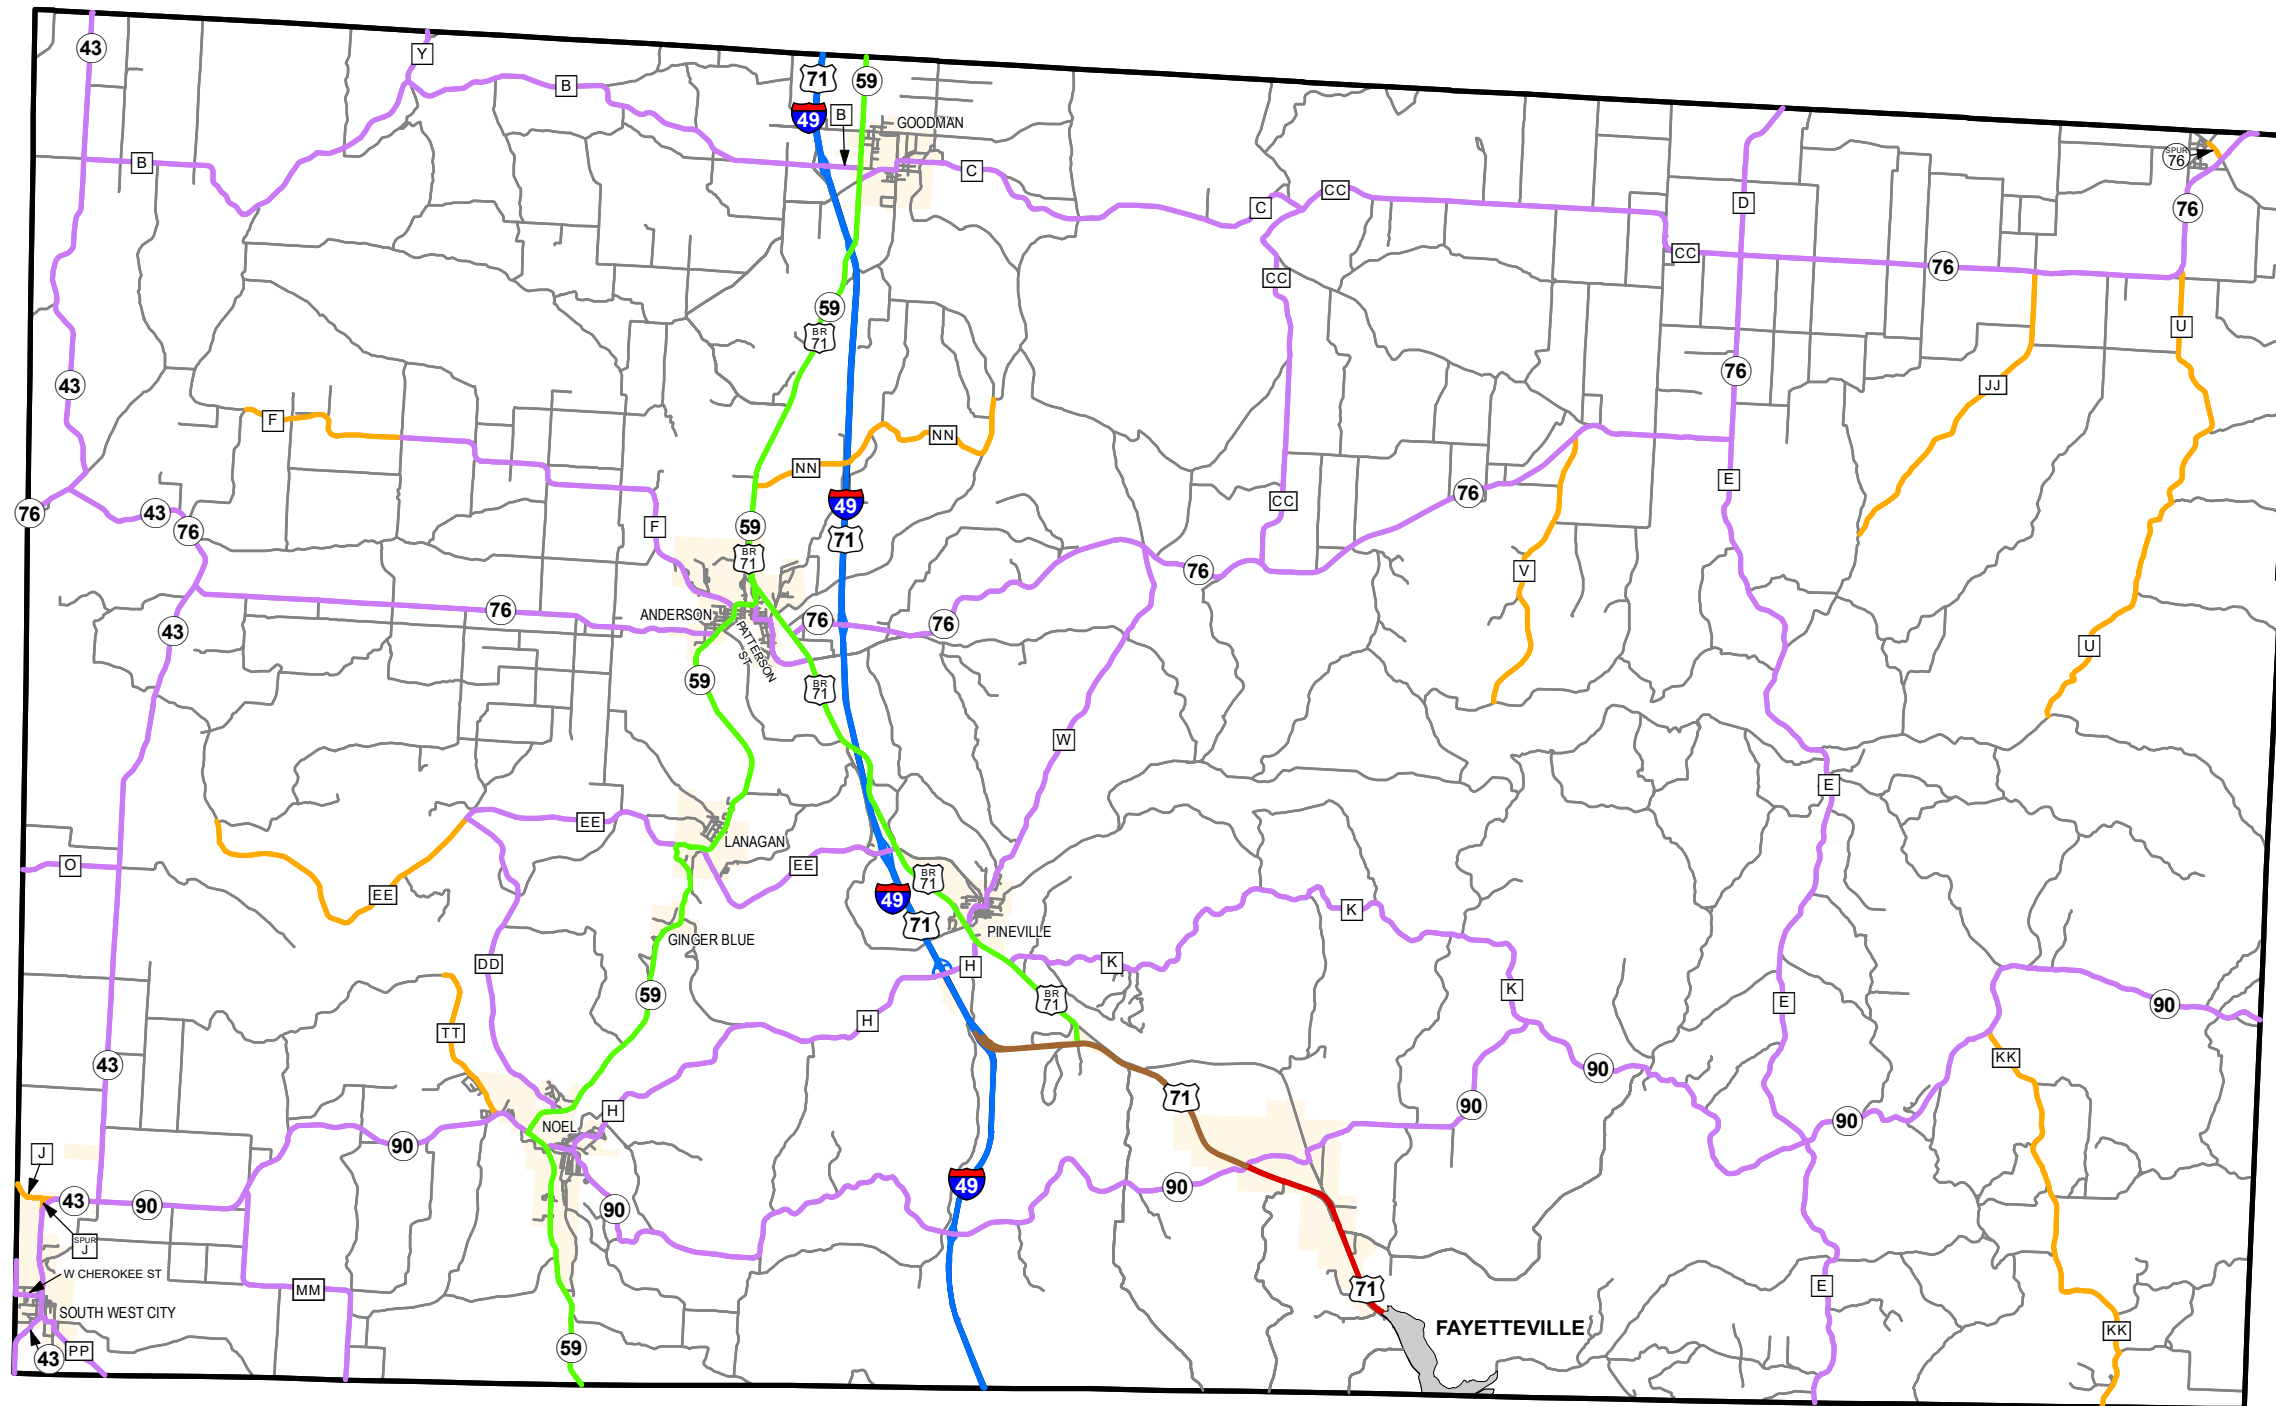

Rural Functional Classification

MCDONALD COUNTY

Missouri

FUNCTIONAL CLASS

- Interstate —
- Other Freeway and Expressway —
- Other Principal Arterial —
- Minor Arterial —
- Major Collector —
- Minor Collector —
- Local —

CITY

URBAN AREA

Federal-Aid highways exclude local roads and rural minor collectors.

Transportation Planning
 105 W. Capitol Ave.
 Jefferson City, MO 65102
 Phone (573) 526-5478
 Fax (573) 526-8052

Approved January 10, 2024