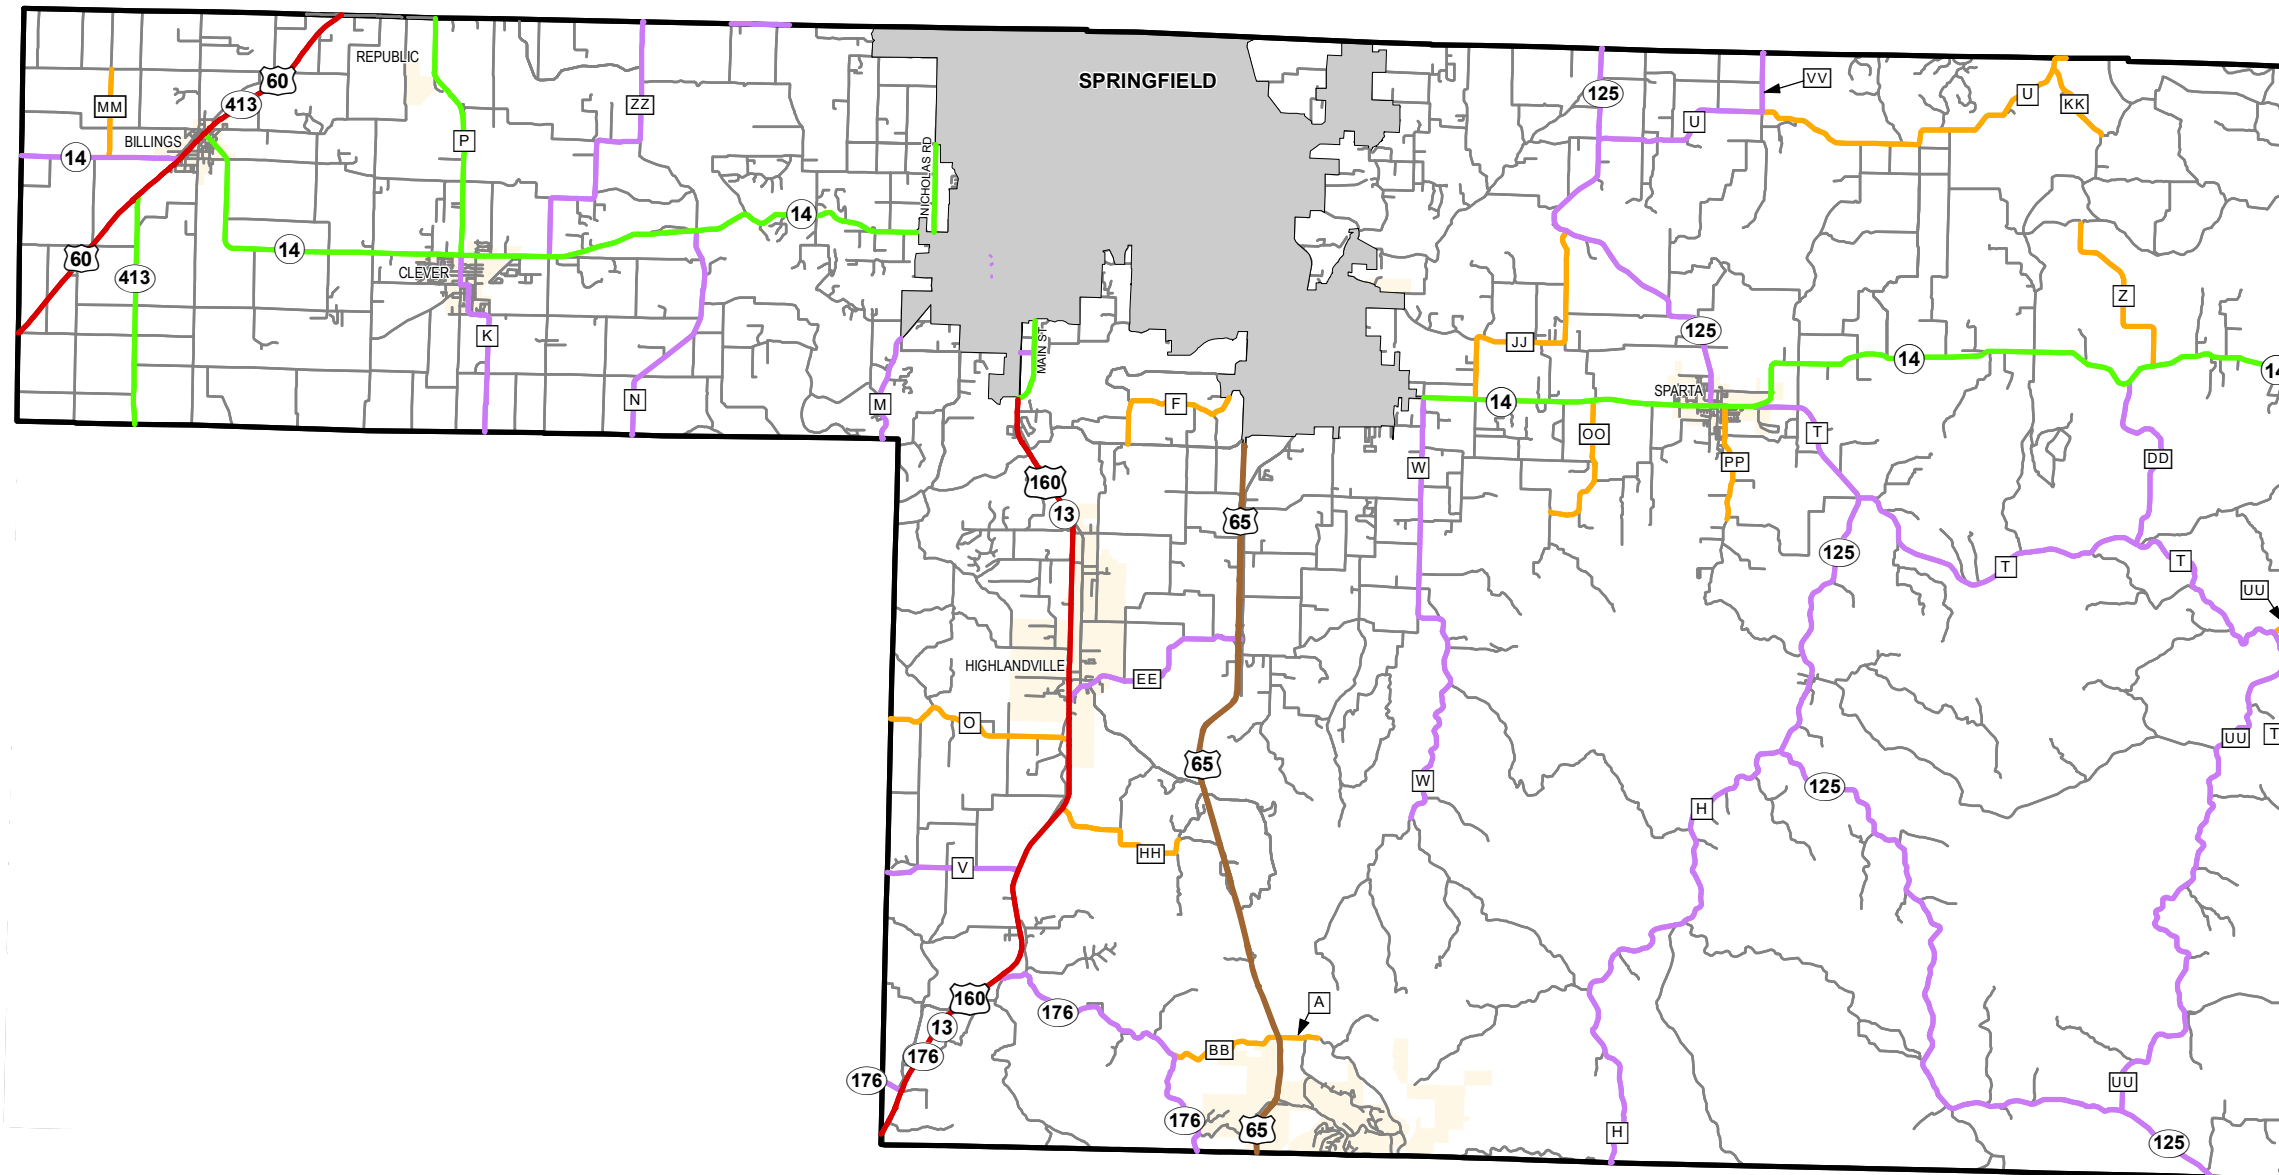

Rural Functional Classification

CHRISTIAN COUNTY

Missouri

FUNCTIONAL CLASS

- Interstate —
- Other Freeway and Expressway —
- Other Principal Arterial —
- Minor Arterial —
- Major Collector —
- Minor Collector —
- Local —

CITY

URBAN AREA

Federal-Aid highways exclude local roads and rural minor collectors.

Transportation Planning
 105 W. Capitol Ave.
 Jefferson City, MO 65102
 Phone (573) 526-5478
 Fax (573) 526-8052

Approved January 10, 2024