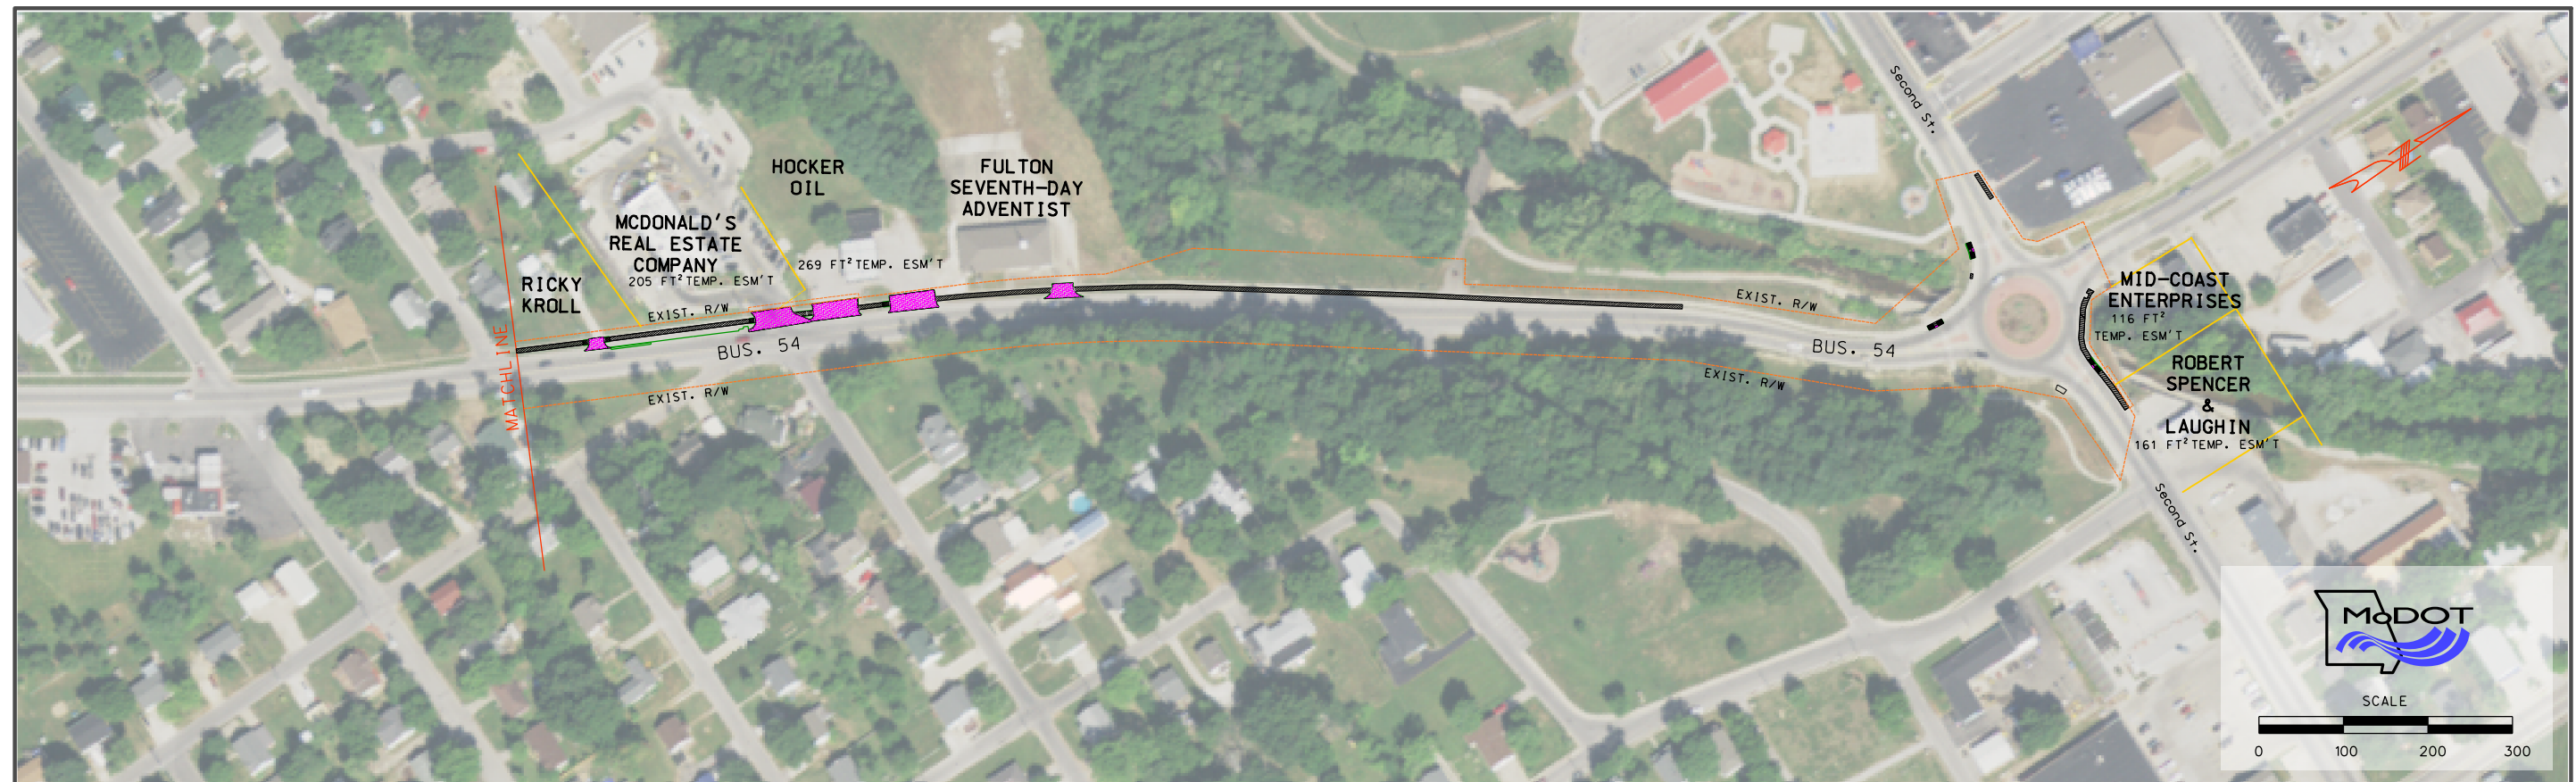

SOUTH FULTON

The MDOT logo is located in the bottom right corner of the map. Below it is a scale bar with markings at 0, 100, 200, and 300 feet. The word 'SCALE' is printed below the bar.