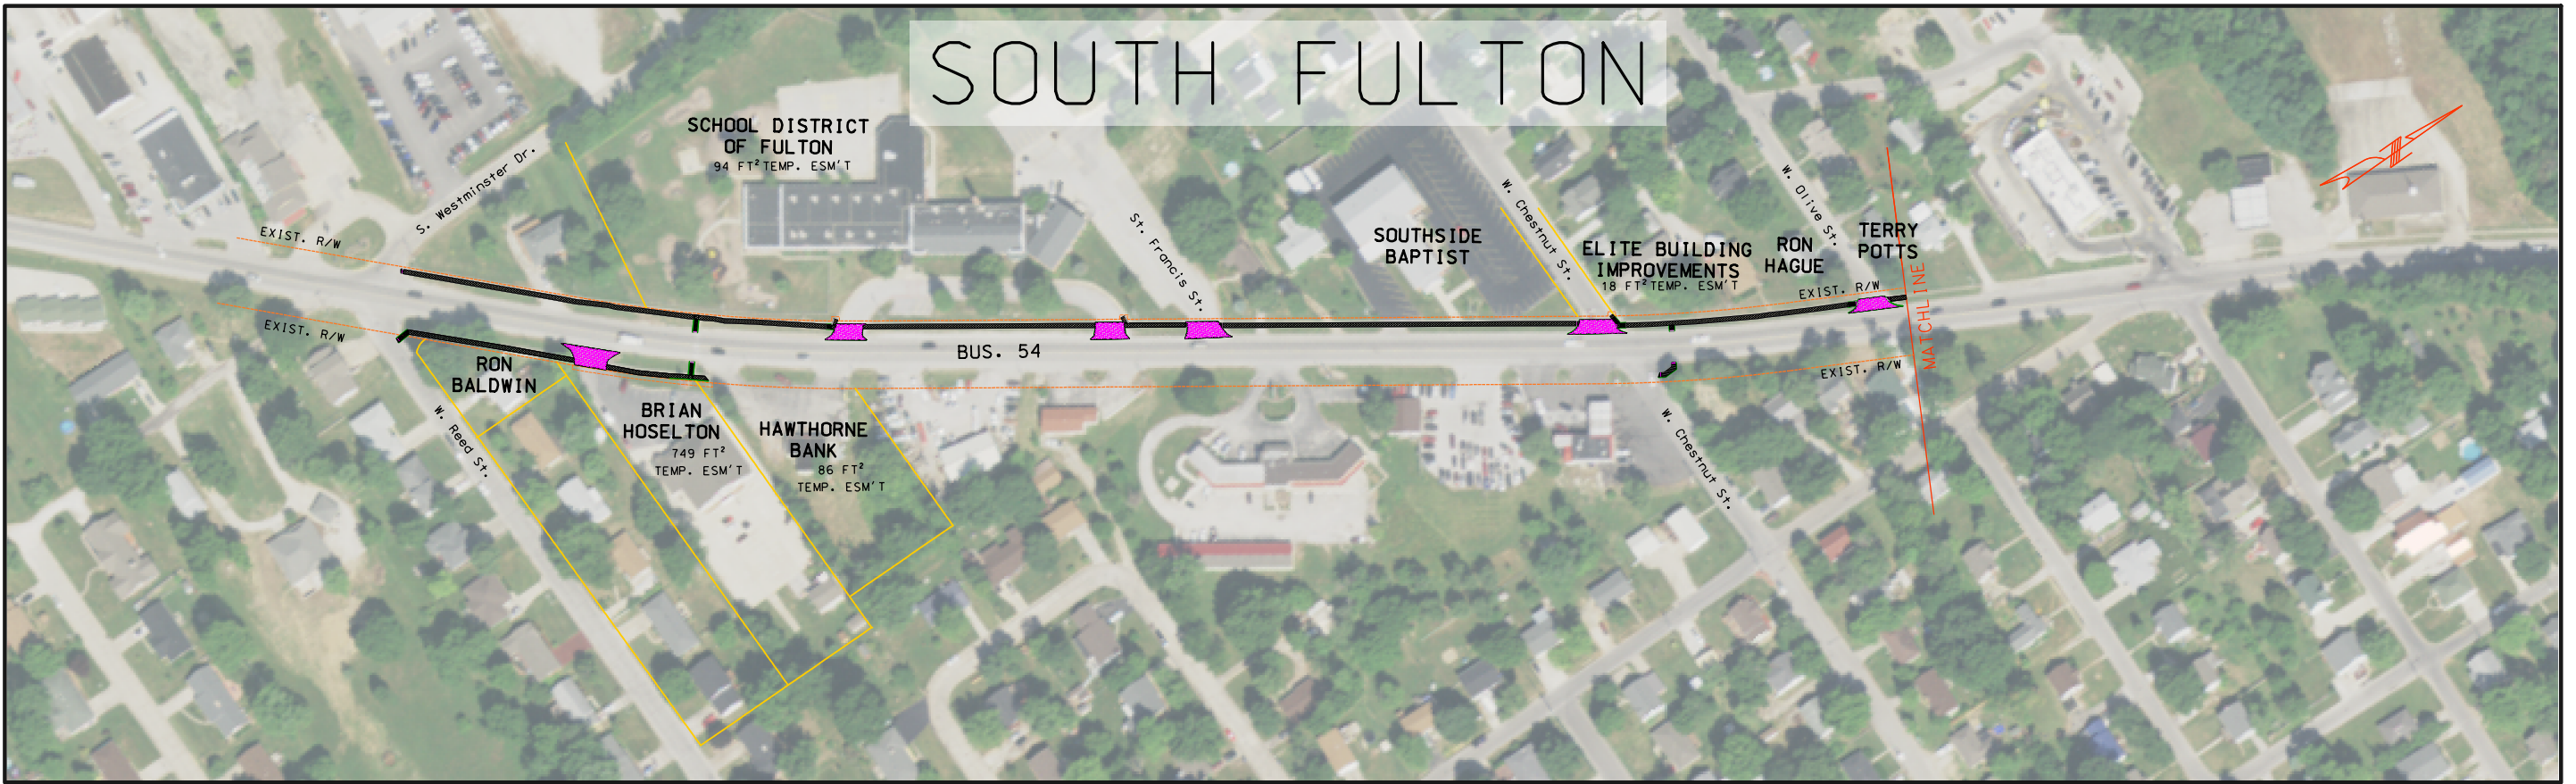

SOUTH FULTON

The MDOT logo is located in the bottom right corner of the map. Below it is a scale bar with markings at 0, 100, 200, and 300 feet. The word 'SCALE' is printed below the bar.