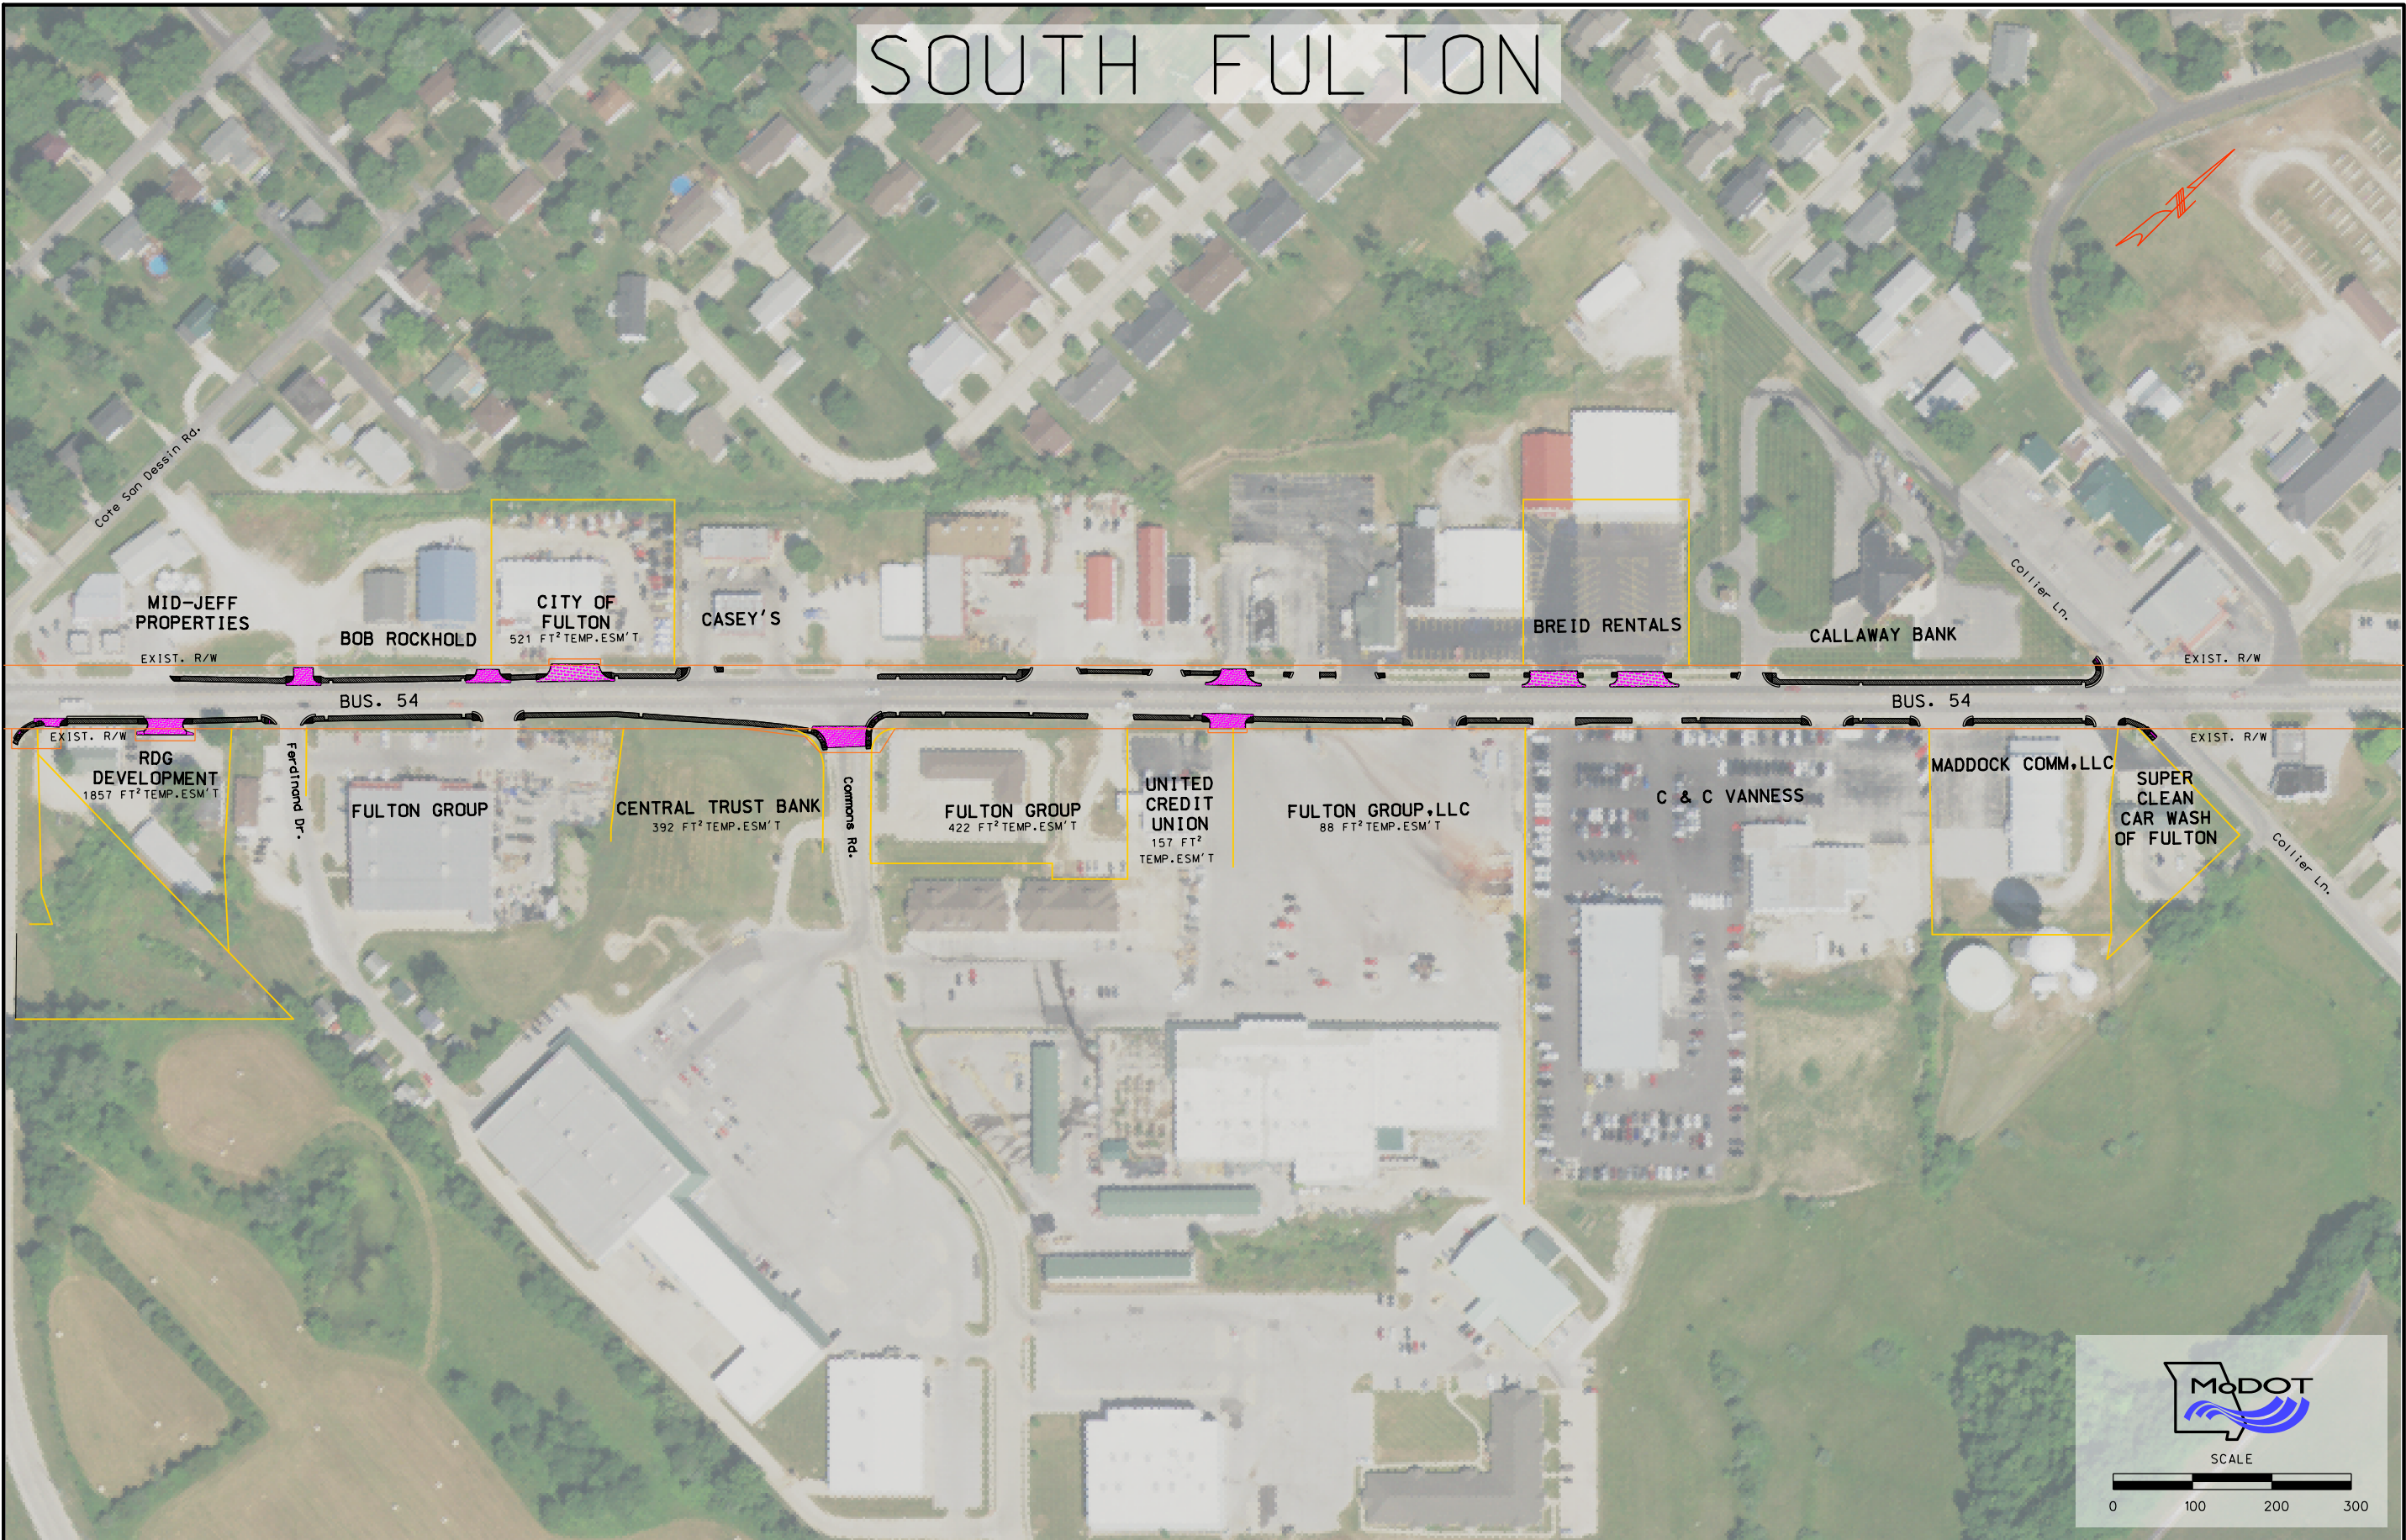

SOUTH FULTON

MDOT
SCALE
0 100 200 300