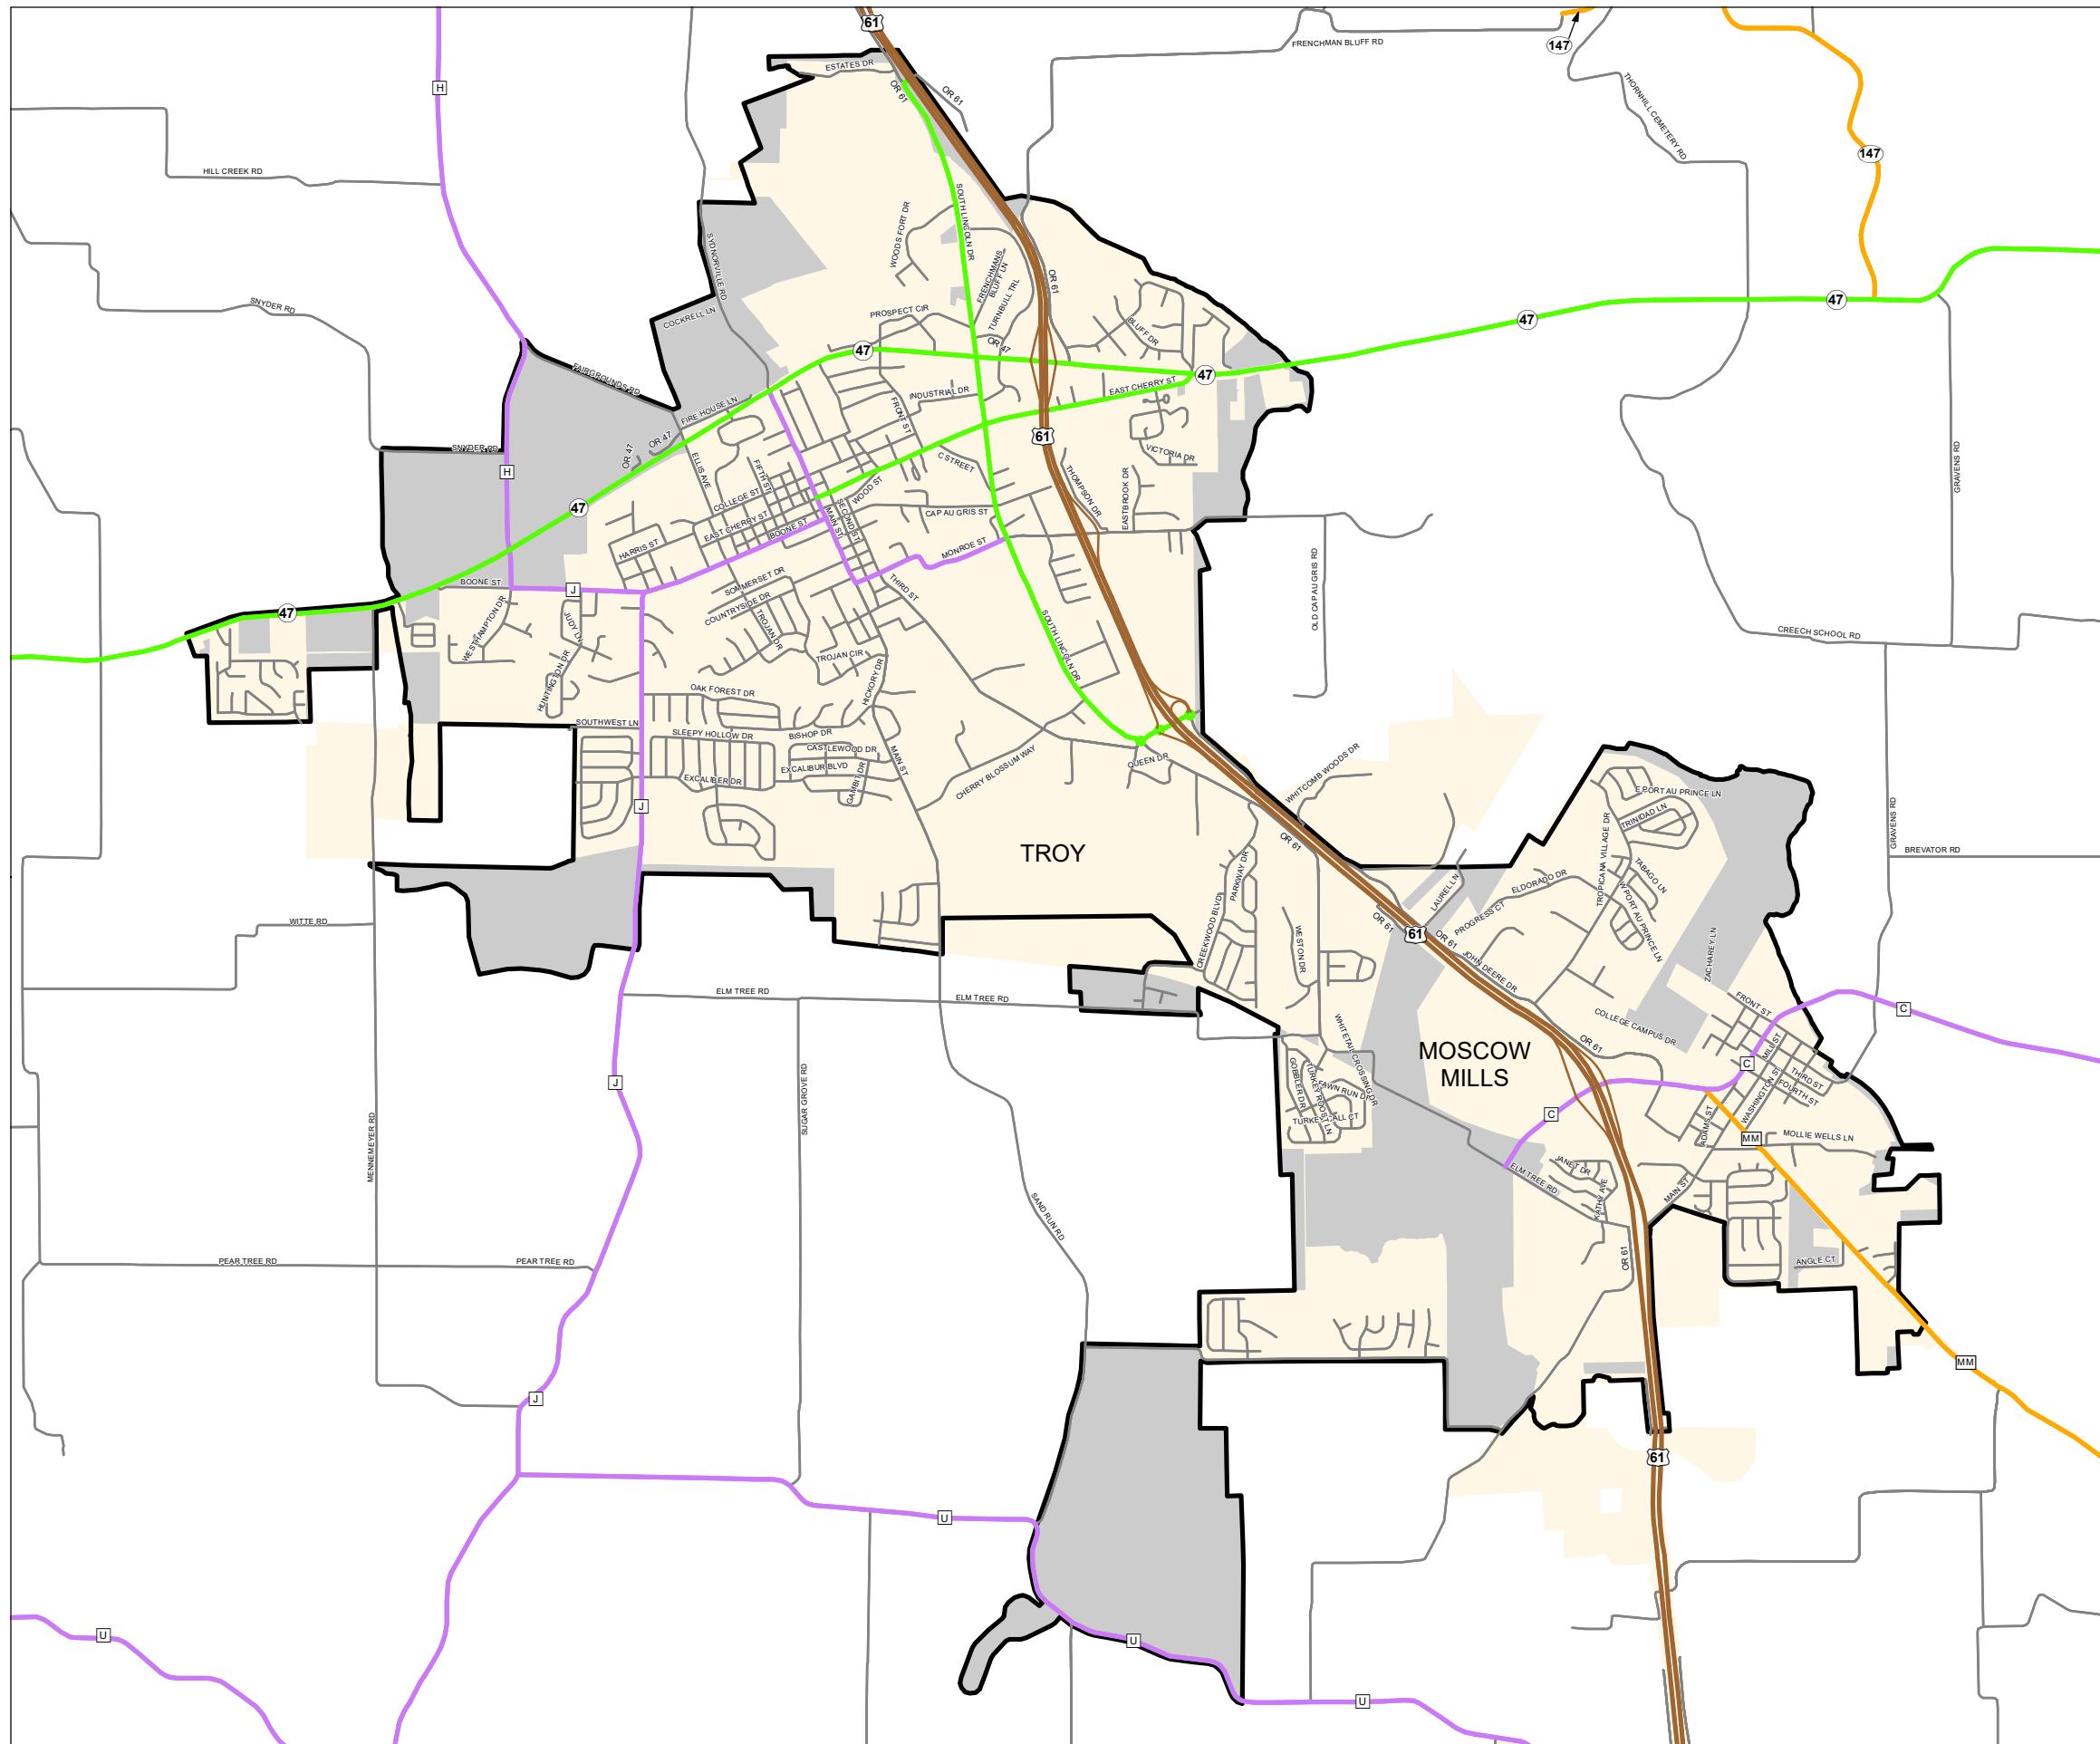

Functional Classification System

TROY
Lincoln County

Missouri

FUNCTIONAL CLASS	
Interstate	
Other Freeway and Expressway	
Other Principal Arterial	
Minor Arterial	
Major Collector	
Minor Collector	
Local	
CITY	
URBAN AREA	

Federal-Aid highways exclude local roads and rural minor collectors.

Transportation Planning
105 W. Capitol Ave.
Jefferson City, MO 65102
Phone (573) 526-5478
Fax (573) 526-8052

Approved January 10, 2024