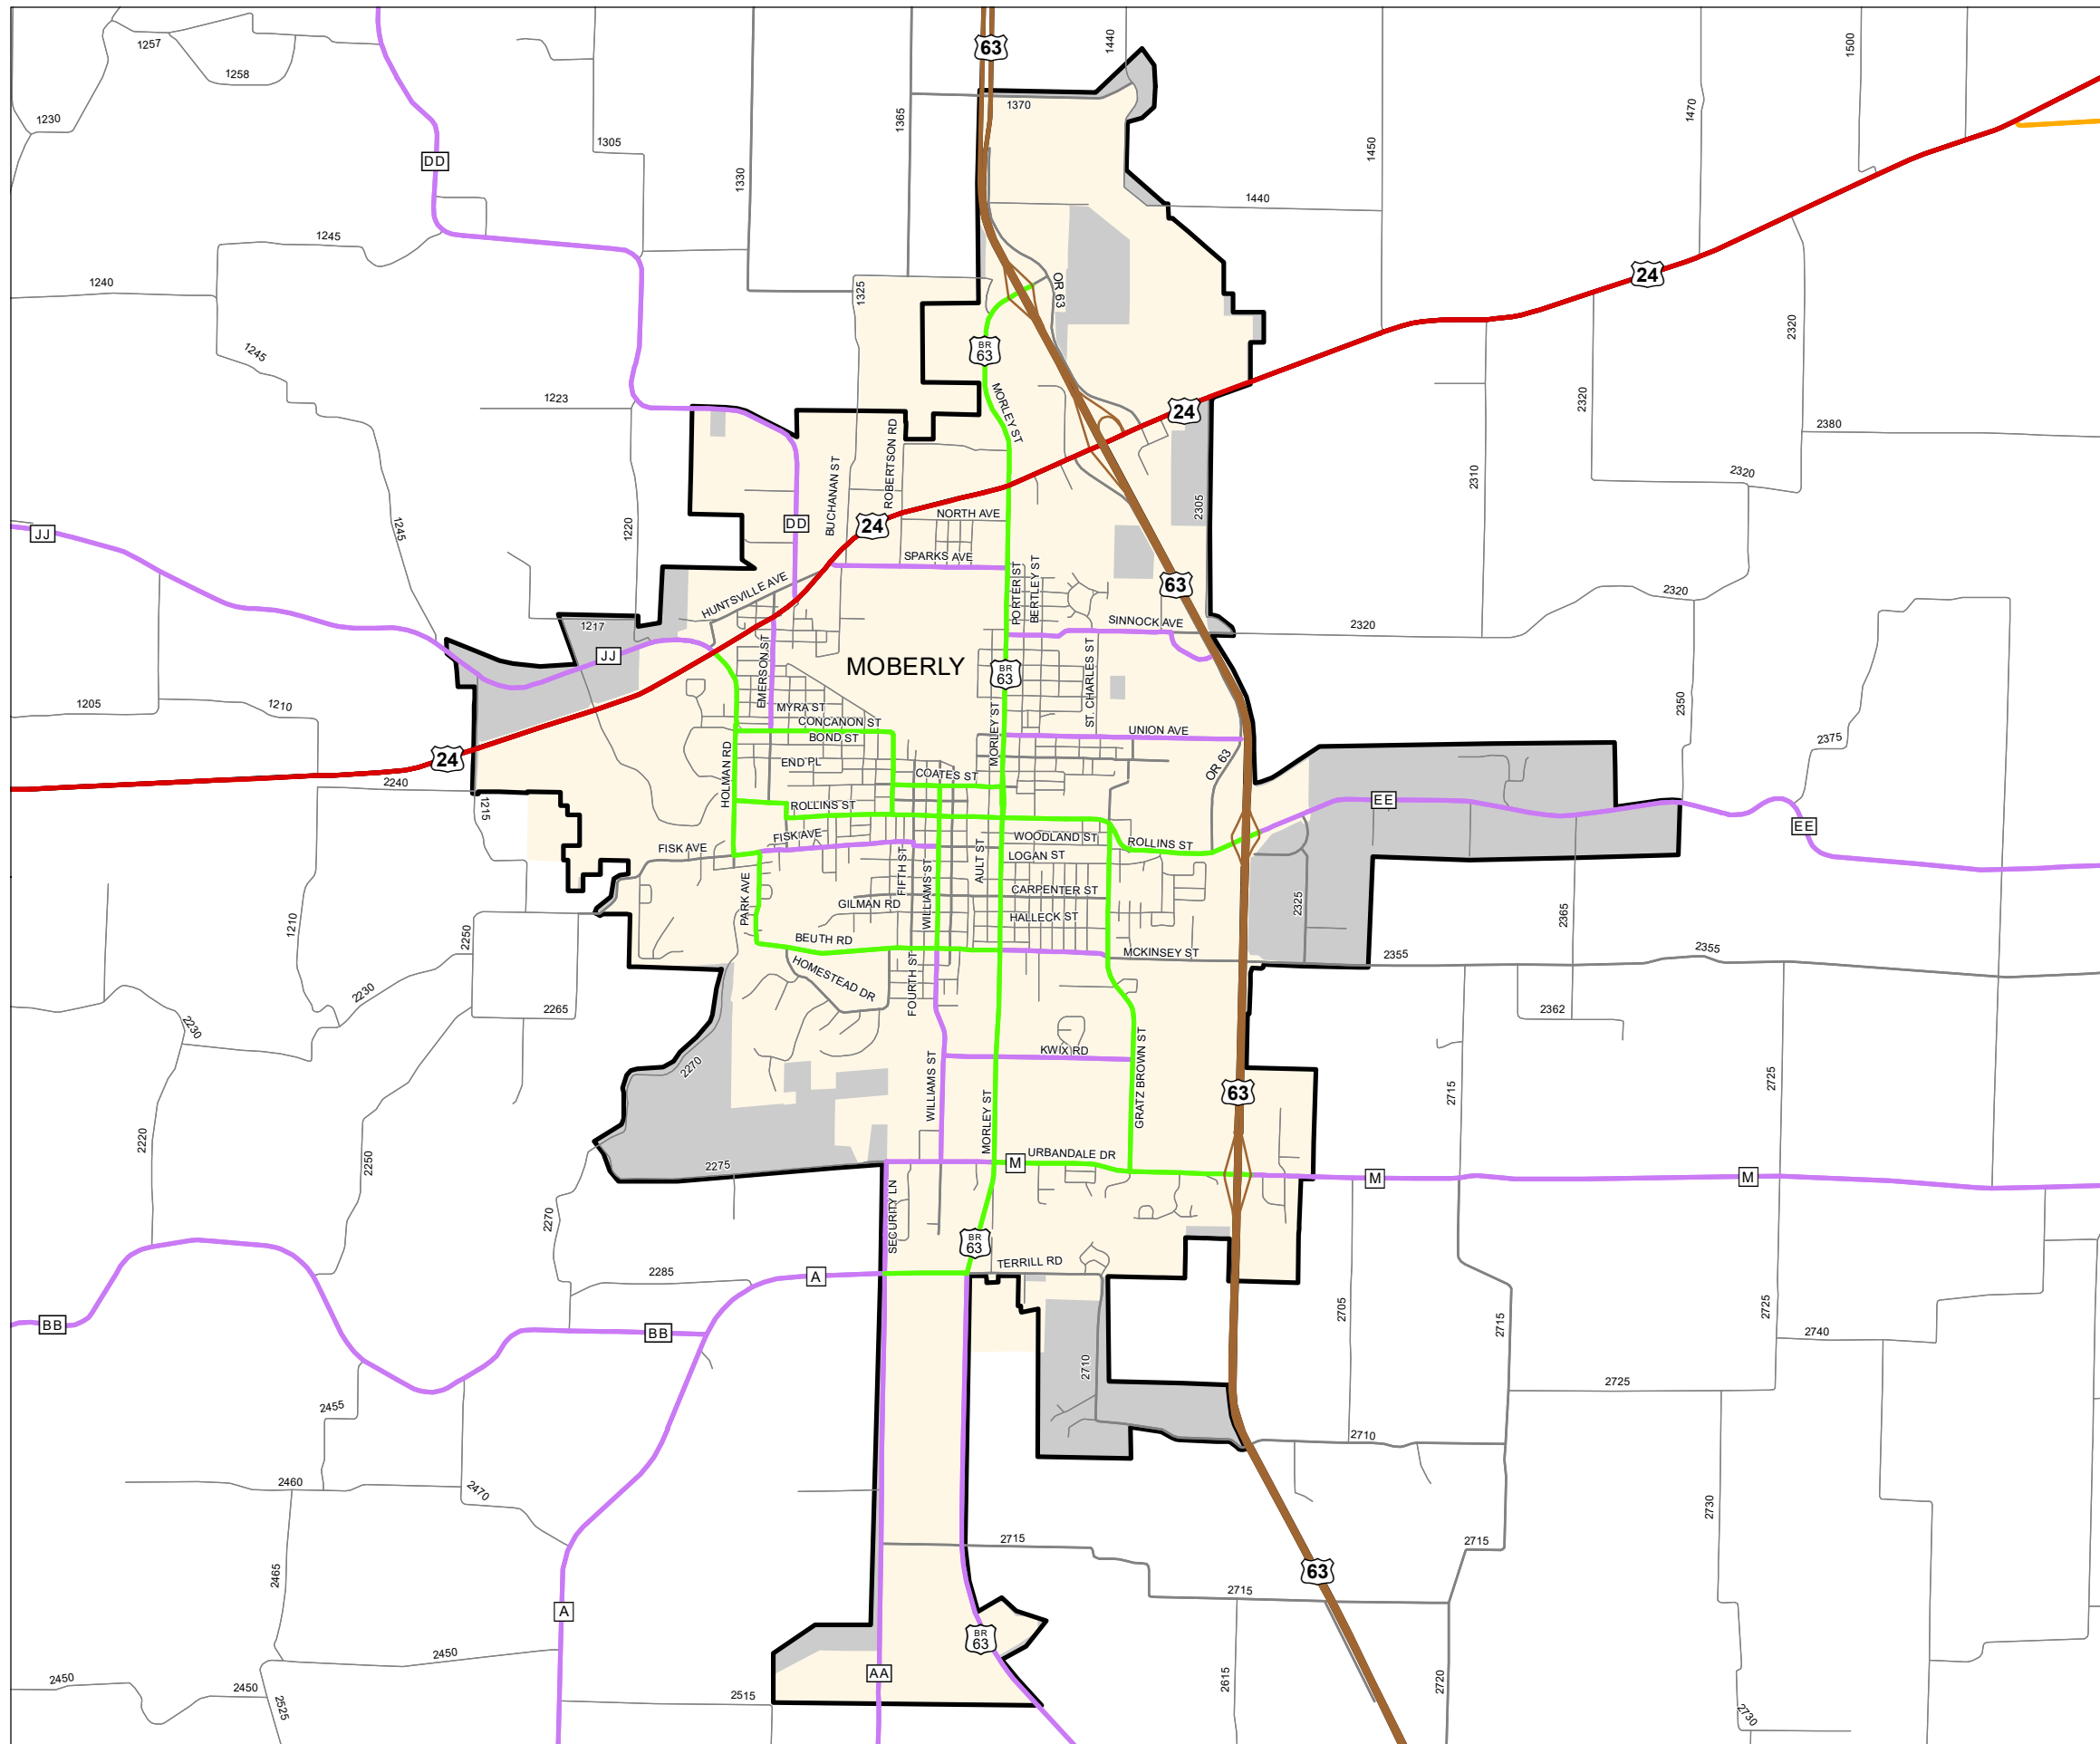

Functional Classification System

MOBERLY
Randolph County

Missouri

FUNCTIONAL CLASS	
Interstate	
Other Freeway and Expressway	
Other Principal Arterial	
Minor Arterial	
Major Collector	
Minor Collector	
Local	
CITY	
URBAN AREA	

Federal-Aid highways exclude local roads and rural minor collectors.

Transportation Planning
105 W. Capitol Ave.
Jefferson City, MO 65102
Phone (573) 526-5478
Fax (573) 526-8052

Approved January 10, 2024