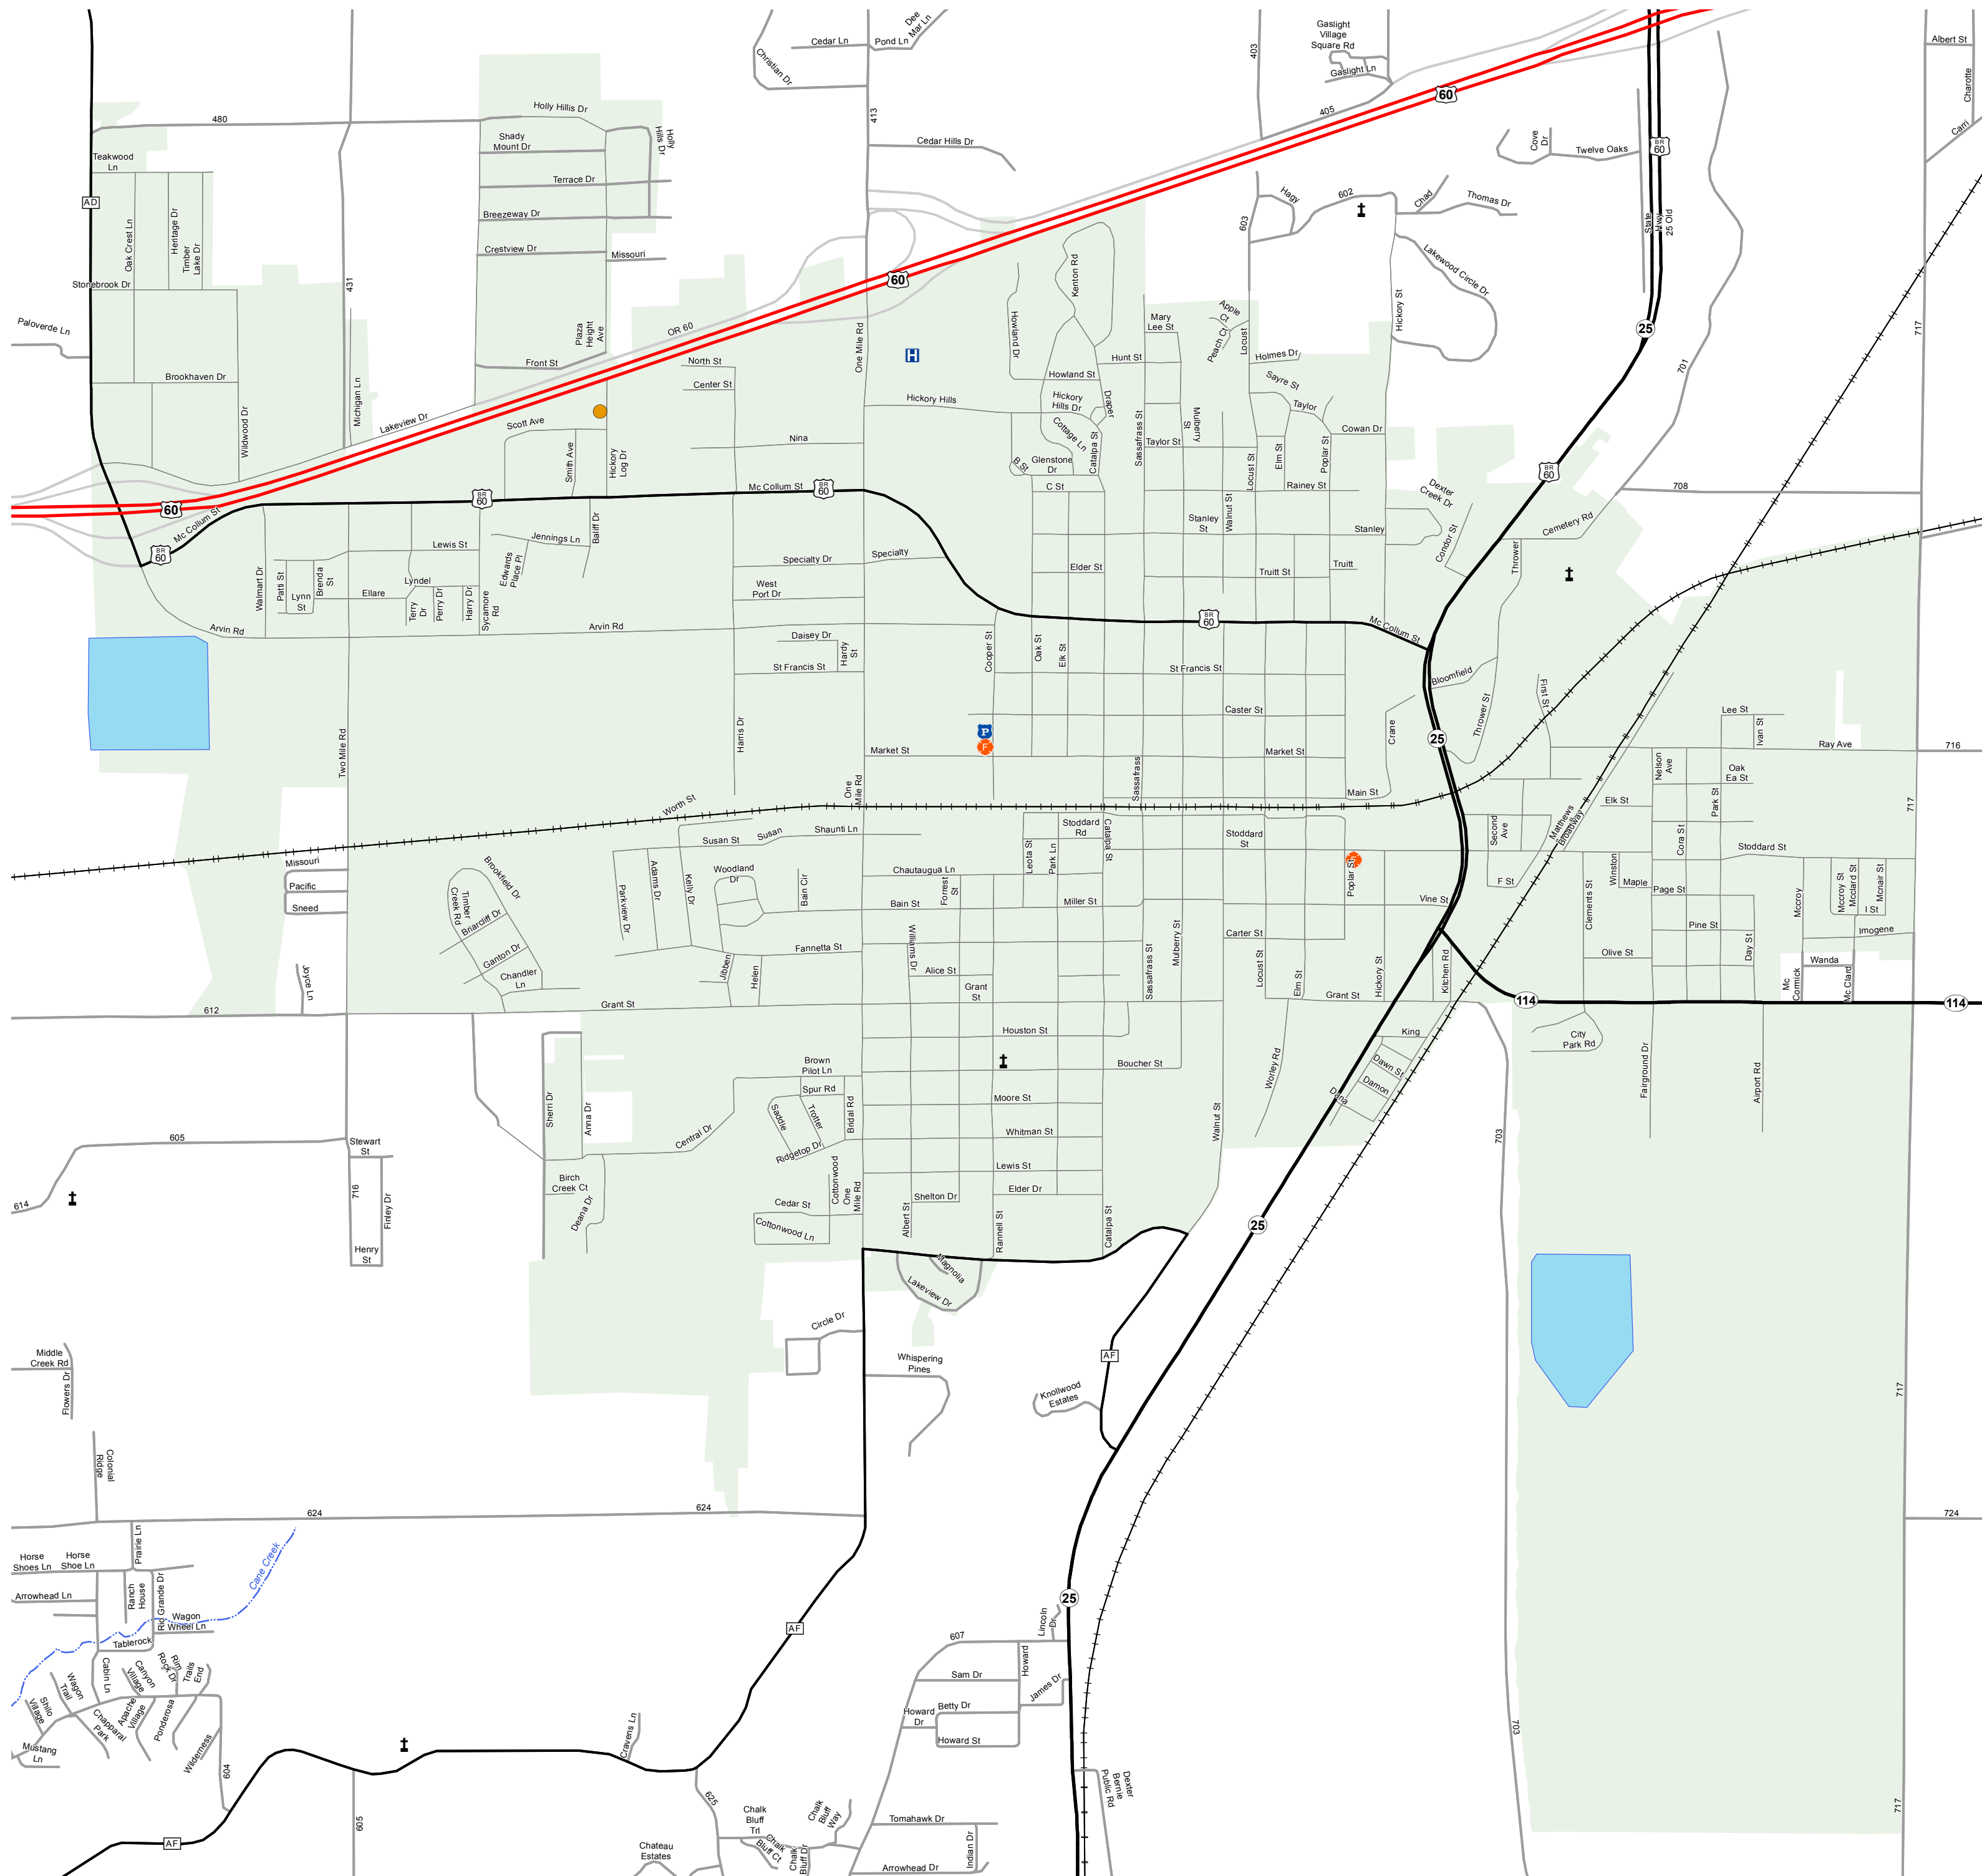

DEXTER

STODDARD COUNTY

MISSOURI

SOUTHEAST DISTRICT

2015

- Legend**
- Interstate
 - Interstate Loop
 - US Route
 - Business Route
 - Missouri Route
 - Letter Route
 - County Road
 - Other Routes
 - City Street
 - River or Stream
 - Lake or Large River
 - City Limits
 - County Boundary
 - Surrounding City Limits
 - Fire Department
 - Law Enforcement
 - MSHP Office
 - County Courthouse
 - Hospital
 - MoDOT Office
 - MoDot Maintenance Building
 - Cemeteries
 - Airport
 - Amtrak Stations