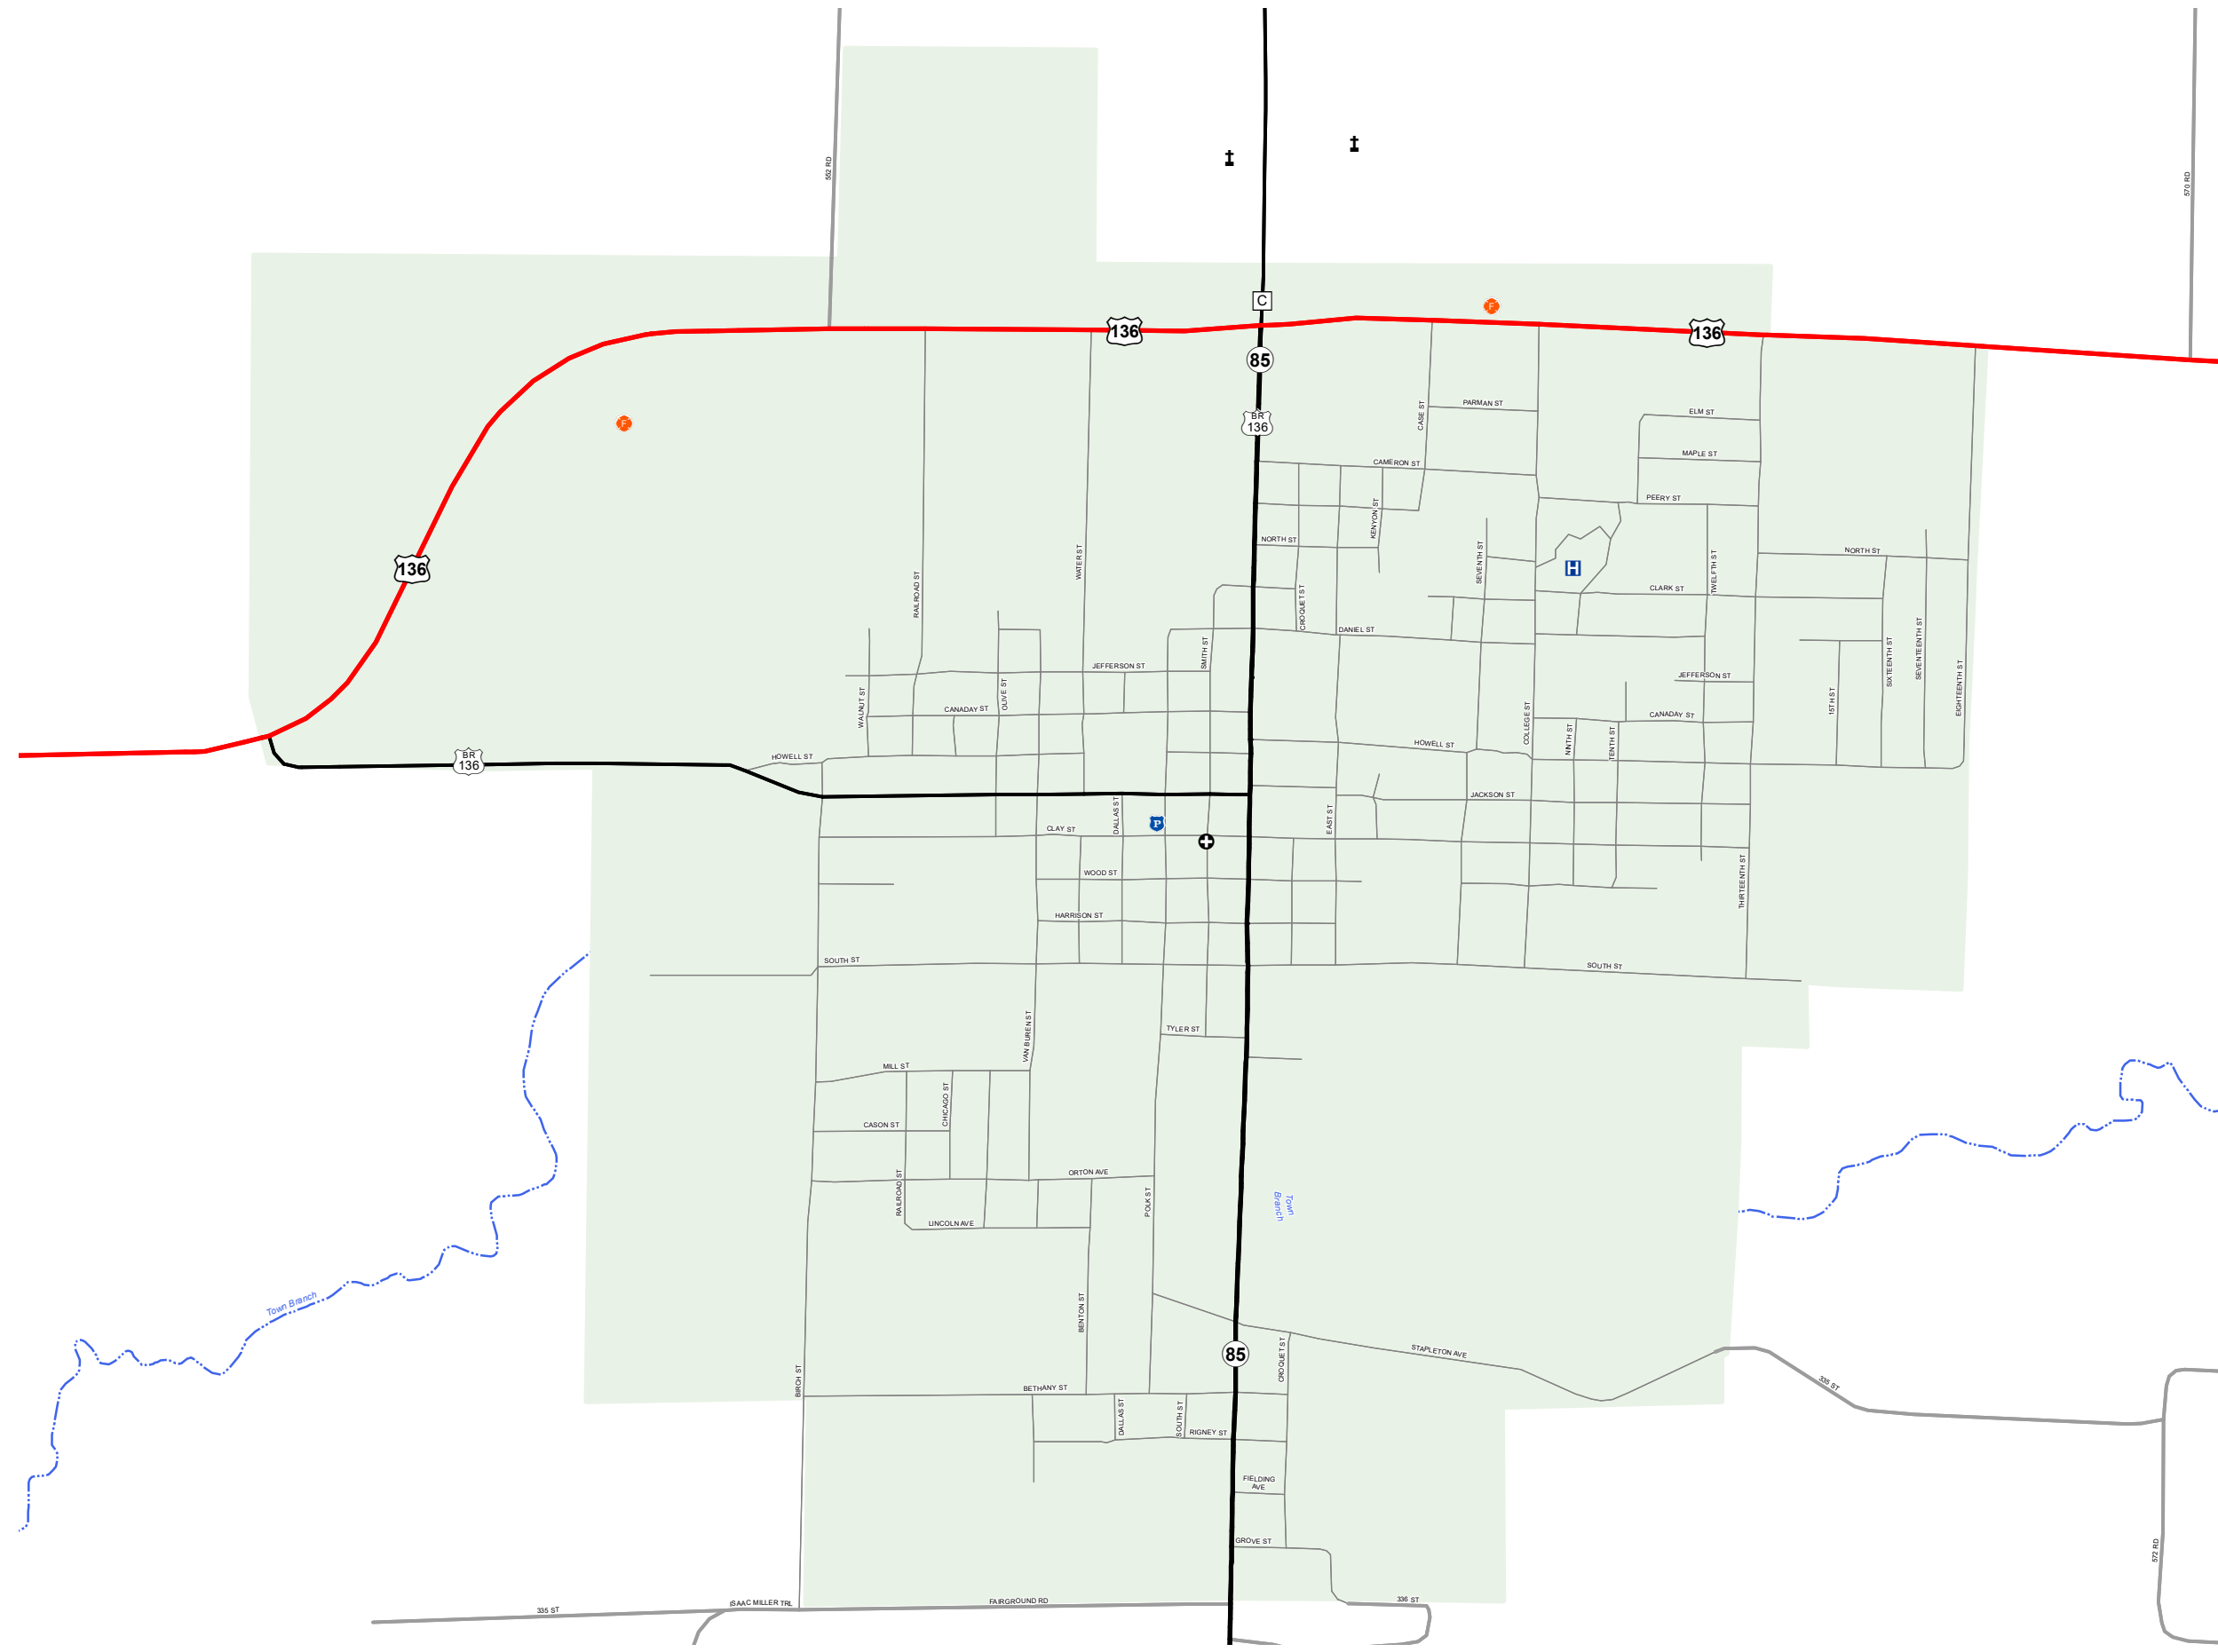

## GENTRY COUNTY

### MISSOURI

#### NORTHWEST DISTRICT

2021

- Legend**
- Interstate
  - Interstate Loop
  - US Route
  - Business Route
  - Missouri Route
  - Letter Route
  - County Road
  - Railroad
  - City Street
  - Other Routes
  - City Limits
  - Surrounding City Limits
  - County Boundary
  - River or Stream
  - Lake or Large River
  - Metrolink Lines
  - Fire Department
  - Ⓜ Local Law Enforcement
  - Ⓜ MSHP Office
  - ★ Missouri State Capitol
  - Ⓜ County Courthouse
  - Ⓜ Hospitals
  - MoDOT Office
  - Modot Maintenance Building
  - Ⓜ Cemeteries
  - ✈ Public Airports
  - Ⓜ Amtrak Stations
  - Ⓜ Metrolink Stations