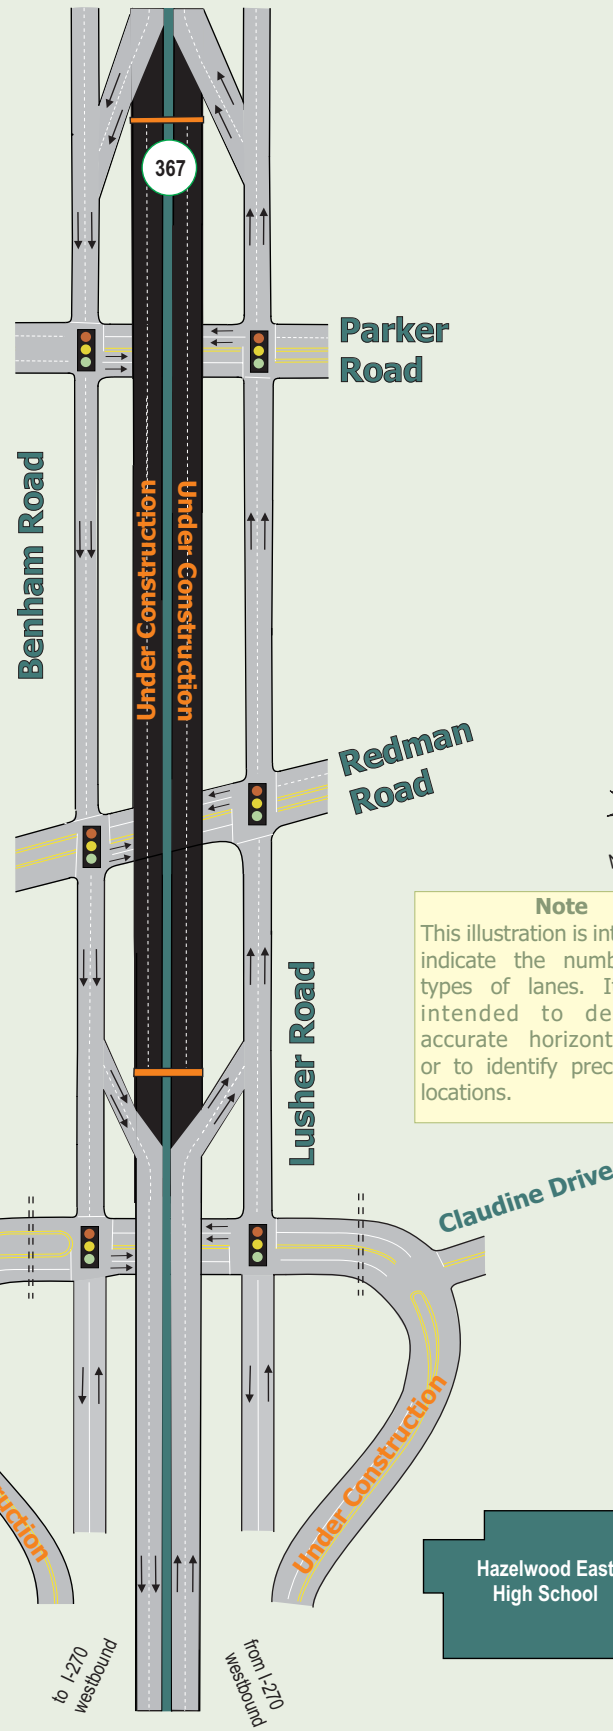

Route 367 Traffic Switch

Note
 Traffic will be switched to One Way Operations on the specified Roadways on the following dates:
 Nov. 14 - Lusher One Way
 Nov. 15 - Benham One Way
 Nov. 19 - RTE 367 NB to Lusher
 Nov. 19 - Rte 367 SB to Benham

Note
 This illustration is intended to indicate the numbers and types of lanes. It is not intended to depict an accurate horizontal scale or to identify precise ramp locations.