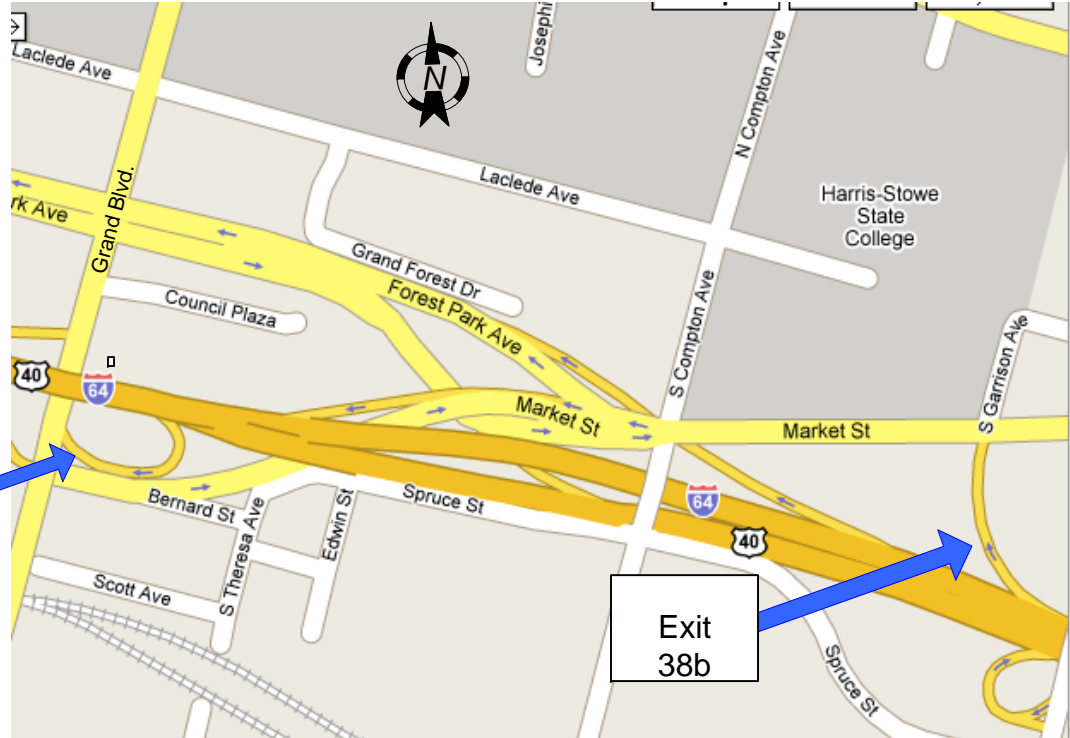

Compton & Market St. Bridge Ribbon Cutting Ceremony Map

Exit 37b

Exit 38b

Directions:

MoDOT will hold the ribbon cutting ceremony at 10:30 a.m. on Wednesday, August 30 on the north end of the Compton bridge at I-64. If you are traveling eastbound on I-64 exit onto Grand Blvd. (37b) make a right (South) to Laclede make a right (East) got to Compton Ave., make a right (South) and proceed to the bridge. If you are traveling westbound on I-64 you can exit onto the Market St. exit (38b) and it will take you to 3000 Market St. and turn left on Market St. Proceed west until you reach the Compton Ave. Bridge.